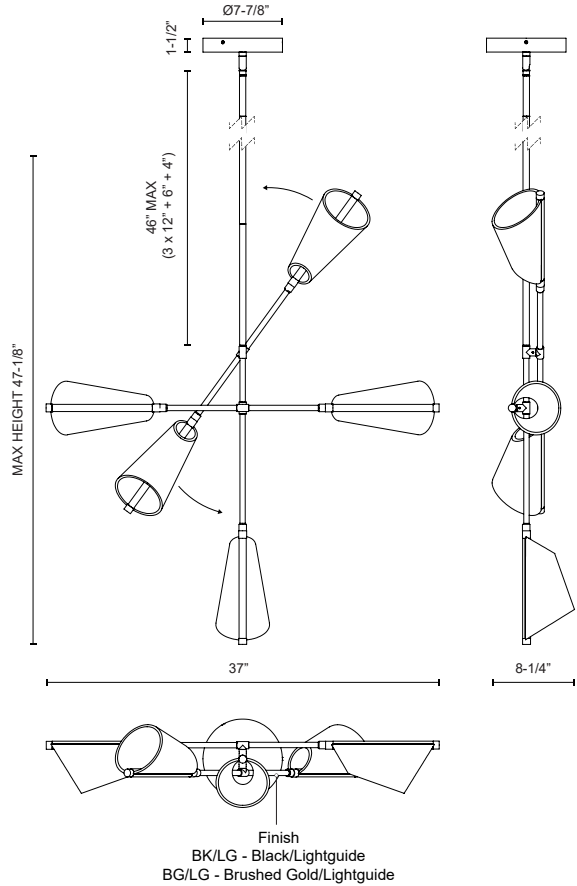

MULBERRY CH62737

JUNE 2022 PRODUCTS

PROJECT

SPECIFICATION DETAILS

Fixture Dimensions	W37" x L37" x H47-1/8"
Light Source	LED with DC Driver
Wattage	67W
Total Lumens	5360lm
Delivered Lumens	BG/LG-2803lm*; BK/LG-3000lm*;
Voltage	120V
Color Temperature	3000K
CRI (Ra)	90CRI
Optional Color Temps	2700K - 5000K Available, Minimum Order Quantities Apply
LED Rated Life	50,000 hours
Dimming	100% - 10%, TRIAC or ELV Dimmer (Not Included)
Diffuser Details	Acrylic diffuser
Shade Details	Clear Acrylic Light Guide Shade
Adjustable	Yes
Rod Length	46" Max (3x12" + 1x6" + 1x4")
Wire Length	72"
Minimum Hang Height	38"
Sloped Ceiling Adaptable	Yes, Up to 45 Degrees
Location	Dry
Canopy Dimensions	D7-7/8" x H1-1/2"
Paint Finish	BG01; BK02;

* For custom options, consult factory for details.

* For warranty information, please visit www.kuzcolighting.com/warranty

DESCRIPTION

Classic shapes take new form in the stunning new Mulberry collection. Minimal, modern forged bodies and striking edge lit shades make up this one-of-a-kind collection. Each shade of the Mulberry is crafted with clear etched acrylic, creating the modern glow seen throughout the pieces of this collection. Available in both Brushed Gold or Matte Black accents.

KUZCO

CANADA: 19054 28TH AVENUE - SURREY, BC V3Z 6M3

USA: 3035 E. LONE MOUNTAIN ROAD - LAS VEGAS, NV 89081

WWW.KUZCOLIGHTING.COM

© 2022 KUZCO LIGHTING. ALL RIGHTS RESERVED.

COMMENT