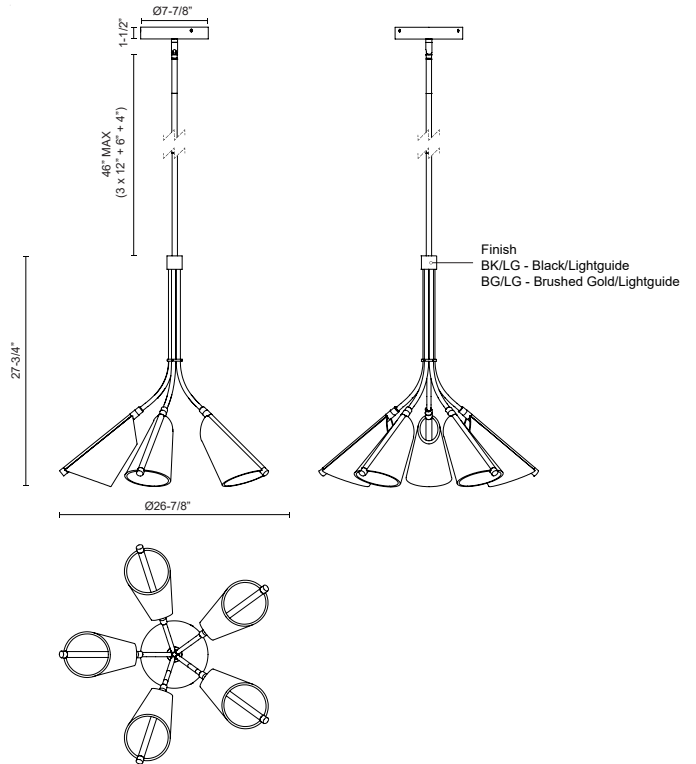

MULBERRY CH62628

JUNE 2022 PRODUCTS

PROJECT

CH62628-BG/LG
Brushed Gold/Light
Guide

CH62628-BK/LG
Black/Light Guide

SPECIFICATION DETAILS

Fixture Dimensions	D26-7/8" x H27-3/4"
Light Source	LED with DC Driver
Wattage	67W
Total Lumens	5360lm
Delivered Lumens	BG/LG-2803lm*; BK/LG-3000lm*;
Voltage	120V
Color Temperature	3000K
CRI (Ra)	90CRI
Optional Color Temps	2700K - 5000K Available, Minimum Order Quantities Apply
LED Rated Life	50,000 hours
Dimming	100% - 10%, TRIAC or ELV Dimmer (Not Included)
Diffuser Details	Acrylic diffuser
Shade Details	Clear Acrylic Light Guide Shade
Adjustable	Yes
Rod Length	46" Max (3x12" + 1x6" + 1x4")
Wire Length	72"
Minimum Hang Height	36"
Sloped Ceiling Adaptable	Yes, Up to 45 Degrees
Location	Dry
Canopy Dimensions	D7-7/8" x H1-1/2"
Paint Finish	BG01; BK02;

* For custom options, consult factory for details.

* For warranty information, please visit www.kuzcolighting.com/warranty

DESCRIPTION

Classic shapes take new form in the stunning new Mulberry collection. Minimal, modern forged bodies and striking edge lit shades make up this one-of-a-kind collection. Each shade of the Mulberry is crafted with clear etched acrylic, creating the modern glow seen throughout the pieces of this collection. Available in both Brushed Gold or Matte Black accents.