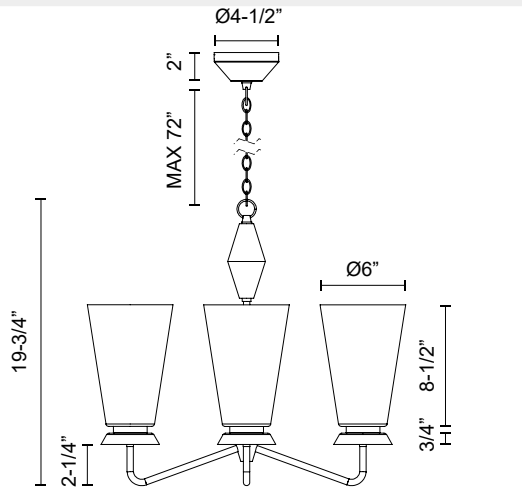

alora mood

P. 1.855.855.8926

CANADA: 19054 28TH Avenue Surrey - BC V3Z 6M3

USA: 3035 E. Lone Mountain Rd - Las Vegas, NV, 89081

SALEM CH570423

FIXTURE DIMENSIONS	D22-1/2" x H19-3/4"
LAMP TYPE	E26
MAX WATTAGE	60W
BULB QTY	4
BULBS INCLUDED	No
VOLTAGE	120V
GLASS DETAILS	Clear Glass
MATERIAL	Glass; Steel;
WIRE LENGTH	84"
MINIMUM HANG HEIGHT	24"
SLOPED CEILING ADAPTABLE	Yes
LOCATION	Dry
CANOPY DIMENSIONS	D4-1/2 x H2"
PAINT FINISH	BG01; MB01;

[D - Diameter, L - Length, W - Width, H - Height, E - Extension]

AVAILABLE FINISHES:

CH570423BGCL
Brushed
Gold/Clear Glass

CH570423MBCL
Clear Glass/Matte
Black

*For complete warranty terms, please visit: www.aloralighting.com/warranty