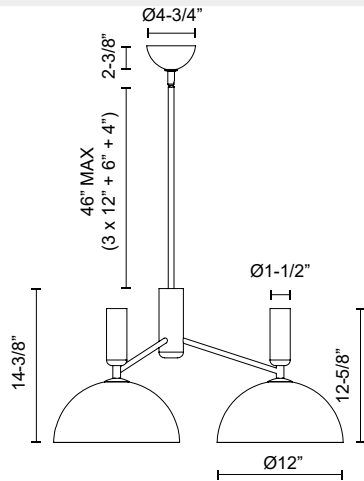

alora mood

P. 1.855.855.8926

CANADA: 19054 28TH Avenue Surrey - BC V3Z 6M3

USA: 3035 E. Lone Mountain Rd - Las Vegas, NV, 89081

JUDE CH563335

FIXTURE DIMENSIONS	D38-1/8" x H14-3/8"
LAMP TYPE	E26
MAX WATTAGE	60W
BULB QTY	3
BULBS INCLUDED	No
VOLTAGE	120V
GLASS DETAILS	Clear Glass
MATERIAL	Glass; Steel;
ROD LENGTH	46" Max (3x12" + 1x6" + 1x4")
DIAMETER OF ROD	1/2"
WIRE LENGTH	60"
MINIMUM HANG HEIGHT	24"
SLOPED CEILING ADAPTABLE	Yes, Up to 45 Degrees
LOCATION	Dry
CANOPY DIMENSIONS	D4-3/4" x H2-3/8"
PAINT FINISH	BG01; MB01;

[D - Diameter, L - Length, W - Width, H - Height, E - Extension]

AVAILABLE FINISHES:

CH563335BGCL
Brushed
Gold/Clear Glass

CH563335MBCL
Clear Glass/Matte
Black

*For complete warranty terms, please visit: www.aloralighting.com/warranty