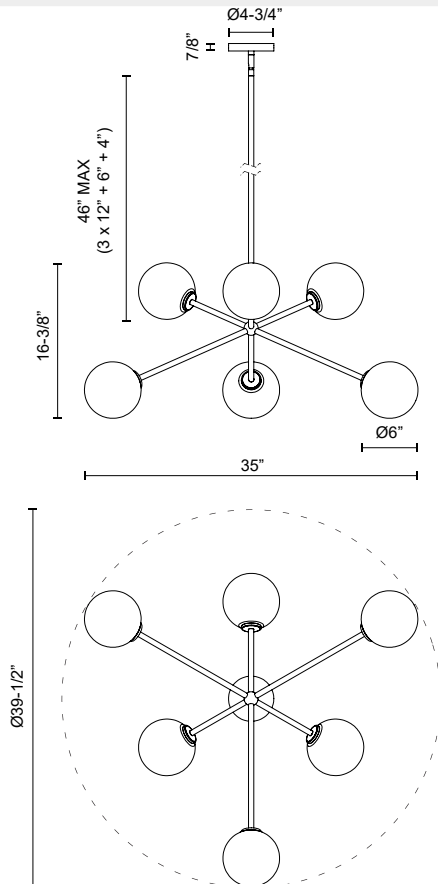

alora mood

P. 1.855.855.8926

CANADA: 19054 28TH Avenue Surrey - BC V3Z 6M3

USA: 3035 E. Lone Mountain Rd - Las Vegas, NV, 89081

CASSIA CH549640

FIXTURE DIMENSIONS	D39-1/2" x H16-3/8"
LAMP TYPE	E12
MAX WATTAGE	40W
BULB QTY	6
BULBS INCLUDED	No
VOLTAGE	120V
GLASS DETAILS	Opal Glass
MATERIAL	Glass; Steel;
ROD LENGTH	46" Max (3x12" + 1x6" + 1x4")
DIAMETER OF ROD	5/8"
WIRE LENGTH	60"
MINIMUM HANG HEIGHT	24"
SLOPED CEILING ADAPTABLE	Yes, Up to 45 Degrees
LOCATION	Dry
CANOPY DIMENSIONS	D4-3/4" x H7/8"
PAINT FINISH	AG01; MB01;

[D - Diameter, L - Length, W - Width, H - Height, E - Extension]

AVAILABLE FINISHES:

CH549640AGOP

Aged Gold/Opal
Matte Glass

CH549640MBOP

Matte Black/Opal
Matte Glass

*For complete warranty terms, please visit: www.aloralighting.com/warranty