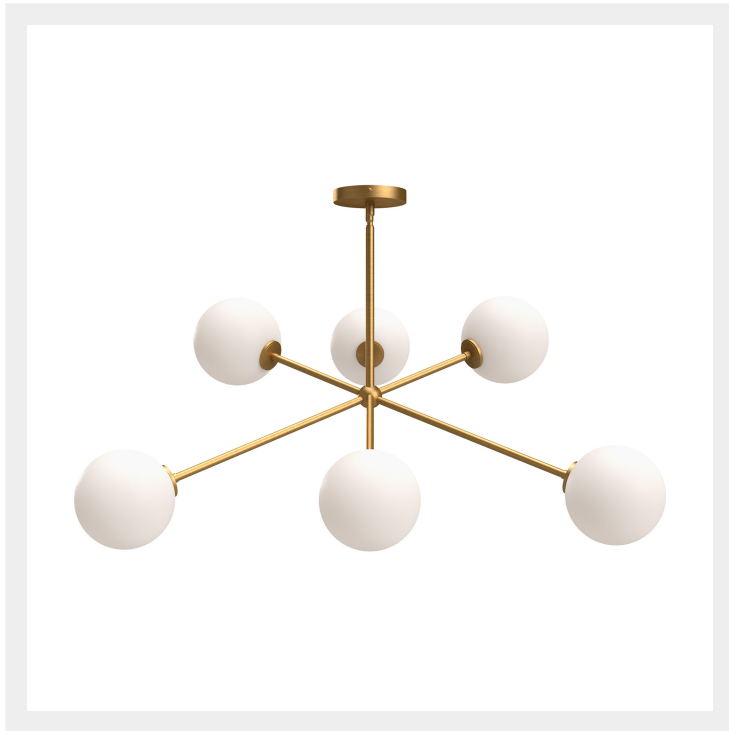

alora mood

P. 1.855.855.8926

CANADA: 19054 28TH Avenue Surrey - BC V3Z 6M3

USA: 3035 E. Lone Mountain Rd - Las Vegas, NV, 89081

CASSIA CH549640

FIXTURE DIMENSIONS	D39-1/2" x H16-3/8"
LAMP TYPE	E12
MAX WATTAGE	40W
BULB QTY	6
BULBS INCLUDED	No
VOLTAGE	120V
GLASS DETAILS	Opal Glass
MATERIAL	Glass; Steel;
ROD LENGTH	46" Max (3x12" + 1x6" + 1x4")
DIAMETER OF ROD	5/8"
WIRE LENGTH	60"
MINIMUM HANG HEIGHT	24"
SLOPED CEILING ADAPTABLE	Yes, Up to 45 Degrees
LOCATION	Dry
CANOPY DIMENSIONS	D4-3/4" x H7/8"
PAINT FINISH	AG01; MB01;

[D - Diameter, L - Length, W - Width, H - Height, E - Extension]

AVAILABLE FINISHES:

CH549640AGOP

Aged Gold/Opal
Matte Glass

CH549640MBOP

Matte Black/Opal
Matte Glass

*For complete warranty terms, please visit: www.aloralighting.com/warranty