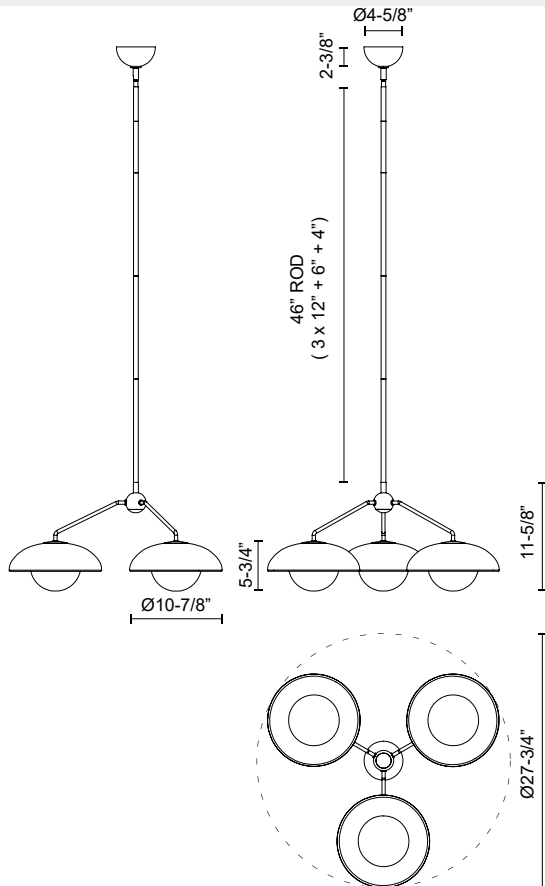

alora mood

P. 1.855.855.8926

CANADA: 19054 28TH Avenue Surrey - BC V3Z 6M3

USA: 3035 E. Lone Mountain Rd - Las Vegas, NV, 89081

RUBIO CH522328

FIXTURE DIMENSIONS	D27-3/4" x H11-5/8"
LAMP TYPE	E26
MAX WATTAGE	60W
BULB QTY	3
BULBS INCLUDED	No
VOLTAGE	120V
GLASS DETAILS	Opal Glass
MATERIAL	Aluminum; Glass;
ROD LENGTH	46" Max (3x12" + 1x6" + 1x4")
DIAMETER OF ROD	1/2"
WIRE LENGTH	60"
MINIMUM HANG HEIGHT	21"
SLOPED CEILING ADAPTABLE	Yes, Up to 45 Degrees
LOCATION	Dry
CANOPY DIMENSIONS	D4-5/8" x H2-3/8"
PAINT FINISH	AG01; MB01;

[D - Diameter, L - Length, W - Width, H - Height, E - Extension]

AVAILABLE FINISHES:

CH522328MBOP
Matte Black/Opal
Matte Glass

CH522328AGOP
Aged Gold/Opal
Matte Glass

*For complete warranty terms, please visit: www.aloralighting.com/warranty