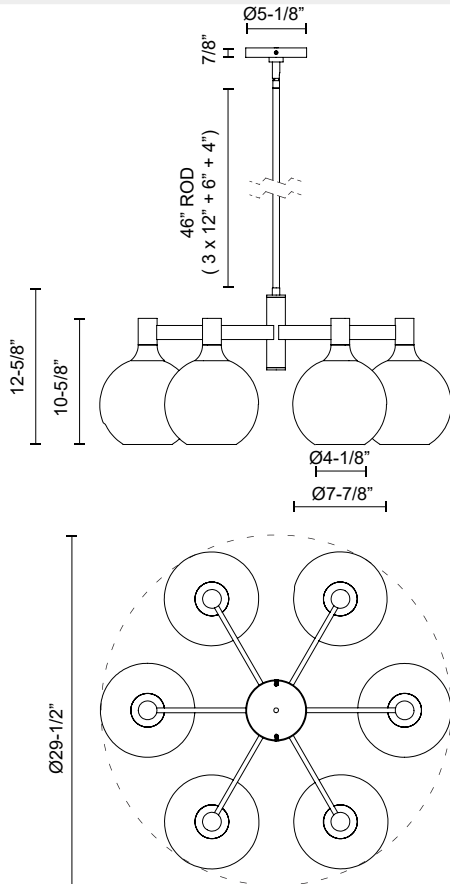

alora mood

P. 1.855.855.8926

CANADA: 19054 28TH Avenue Surrey - BC V3Z 6M3

USA: 3035 E. Lone Mountain Rd - Las Vegas, NV, 89081

CASTILLA CH506230

FIXTURE DIMENSIONS	D29-1/2" x H12-5/8"
LAMP TYPE	E26
MAX WATTAGE	60W
BULB QTY	6
BULBS INCLUDED	No
VOLTAGE	120V
GLASS DETAILS	Clear Glass or Opal Glass
MATERIAL	Glass; Steel;
ROD LENGTH	46" Max (3x12" + 1x6" + 1x4")
DIAMETER OF ROD	3/4"
WIRE LENGTH	60"
MINIMUM HANG HEIGHT	20"
SLOPED CEILING ADAPTABLE	Yes, Up to 45 Degrees
LOCATION	Dry
CANOPY DIMENSIONS	D5-1/8" x H7/8"
PAINT FINISH	AG01; MB01;

[D - Diameter, L - Length, W - Width, H - Height, E - Extension]

AVAILABLE FINISHES:

CH506230AGCL
Aged Gold/Clear
Glass

CH506230AGOP
Aged Gold/Opal
Matte Glass

CH506230MBCL
Clear Glass/Matte
Black

CH506230MBOP
Matte Black/Opal
Matte Glass