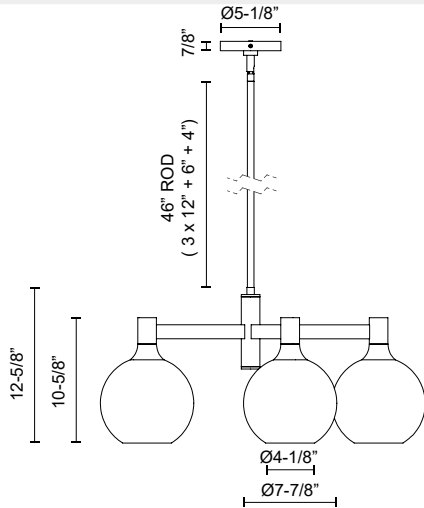

## CASTILLA CH506129

FIXTURE DIMENSIONS	D29-1/2" x H12-5/8"
LAMP TYPE	E26
MAX WATTAGE	60W
BULB QTY	5
BULBS INCLUDED	No
VOLTAGE	120V
GLASS DETAILS	Clear Glass or Opal Glass
MATERIAL	Glass; Steel;
ROD LENGTH	46" Max (3x12" + 1x6" + 1x4")
DIAMETER OF ROD	3/4"
WIRE LENGTH	60"
MINIMUM HANG HEIGHT	20"
SLOPED CEILING ADAPTABLE	Yes, Up to 45 Degrees
LOCATION	Dry
CANOPY DIMENSIONS	D5-1/8" x H7/8"
PAINT FINISH	AG01; MB01;

[ D - Diameter, L - Length, W - Width, H - Height, E - Extension ]