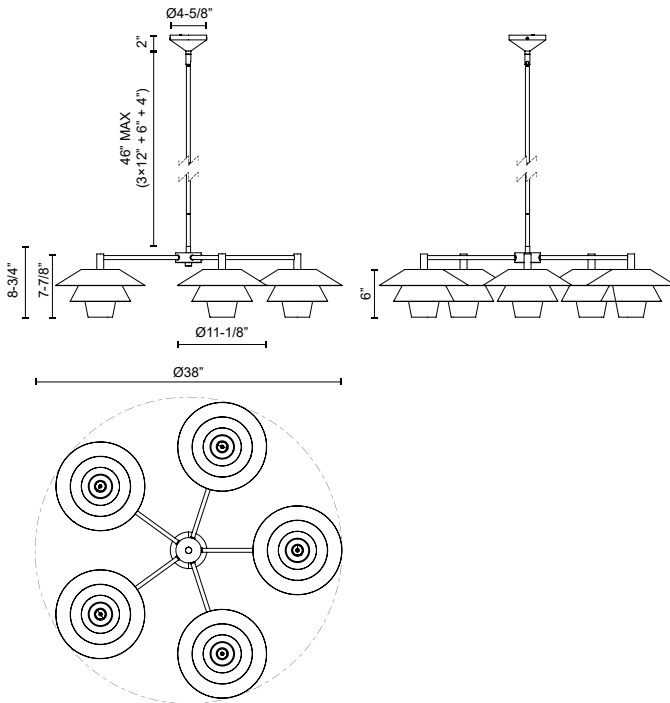

alora mood

P. 1.855.855.8926

CANADA: 19054 28TH Avenue Surrey - BC V3Z 6M3

USA: 3035 E. Lone Mountain Rd - Las Vegas, NV, 89081

TETSU CH475138

| | |
|--------------------------|-------------------------------|
| FIXTURE DIMENSIONS | D38" x H8-3/4" |
| LAMP TYPE | E12 |
| MAX WATTAGE | 60W |
| BULB QTY | 5 |
| BULBS INCLUDED | No |
| VOLTAGE | 120V |
| MATERIAL | Steel |
| GLASS DETAILS | Clear Glass |
| ROD LENGTH | 46" Max (3x12" + 1x6" + 1x4") |
| MINIMUM HANG HEIGHT | 16" |
| SLOPED CEILING ADAPTABLE | Yes, Up to 45 Degrees |
| LOCATION | Dry |
| CANOPY DIMENSIONS | D4-5/8" x H2" |
| PAINT FINISH | BG01; MB01; |

[D - Diameter, L - Length, W - Width, H - Height, E - Extension]

AVAILABLE FINISHES:

CH475138BGCL
Brushed
Gold/Clear Glass

CH475138MBCL
Matte Black/Clear
Glass

*For complete warranty terms, please visit: www.aloralighting.com/warranty