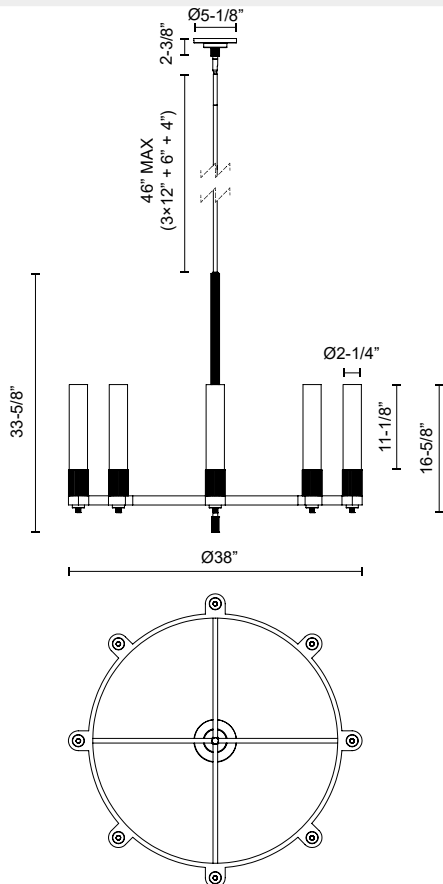

WWW.ALORAMOOD.COM

© 2023 KUZCO LIGHTING. ALL RIGHTS RESERVED.