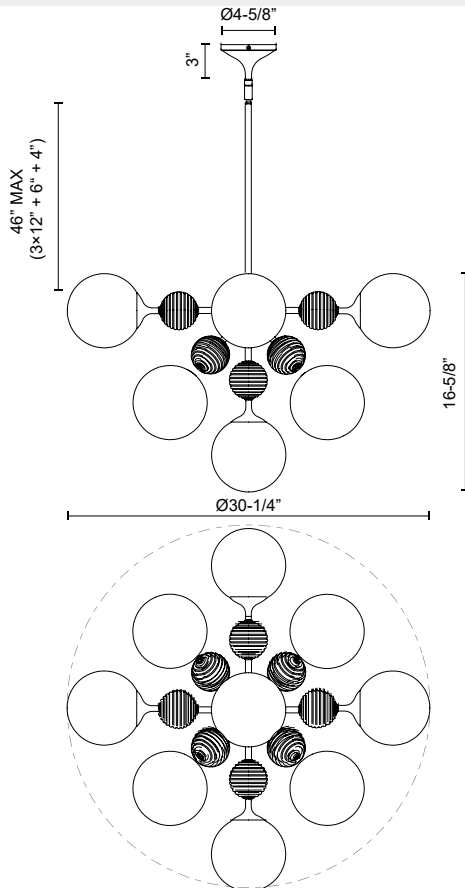

alora mood

P. 1.855.855.8926

CANADA: 19054 28TH Avenue Surrey - BC V3Z 6M3

USA: 3035 E. Lone Mountain Rd - Las Vegas, NV, 89081

CELIA CH415331

FIXTURE DIMENSIONS	D30-1/4" x H16-5/8"
LAMP TYPE	E12
MAX WATTAGE	60W
BULB QTY	9
BULBS INCLUDED	No
VOLTAGE	120V
MATERIAL	Steel
GLASS DETAILS	Matte Opal Glass + Clear Ribbed Glass
ROD LENGTH	46" Max (3x12" + 1x6" + 1x4")
WIRE LENGTH	72"
MINIMUM HANG HEIGHT	27"
SLOPED CEILING ADAPTABLE	Yes, Up to 45 Degrees
LOCATION	Dry
CANOPY DIMENSIONS	D4-5/8" x H3"
PAINT FINISH	BG01; MB01;

[D - Diameter, L - Length, W - Width, H - Height, E - Extension]

AVAILABLE FINISHES:

CH415331BGOP
Brushed
Gold/Opal
Glass

CH415331MBOP
Matte Black/Opal
Glass

*For complete warranty terms, please visit: www.aloralighting.com/warranty