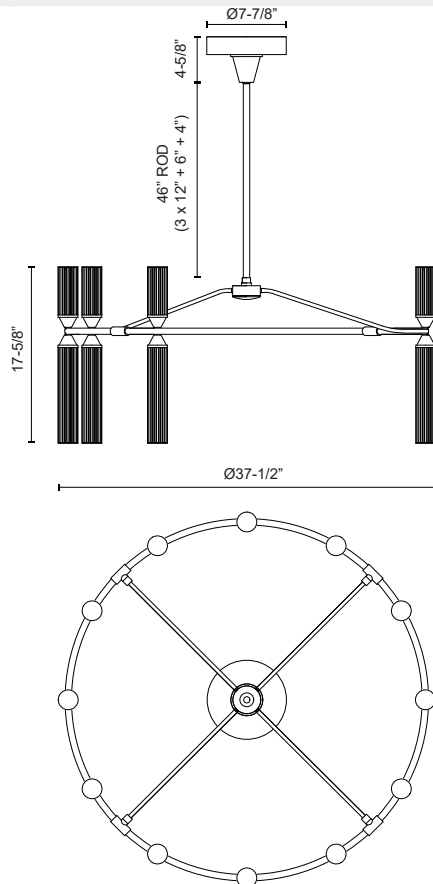

## EDWIN CH348038

FIXTURE DIMENSIONS	D37-1/2" x H17-5/8"
LIGHT SOURCE	LED with DC Driver
WATTAGE	118W
TOTAL LUMENS	8640lm
DELIVERED LUMENS	7450lm*
VOLTAGE	120V
COLOR TEMPERATURE	3000K
CRI (RA)	90CRI
DIMMABLE	Yes, TRIAC or ELV Dimmer (Not Included)
GLASS DETAILS	Frosted Ribbed Glass
MATERIAL	Steel
ROD LENGTH	46" Max (3x12" + 1x6" + 1x4")
WIRE LENGTH	144"
MINIMUM HANG HEIGHT	26"
SLOPED CEILING ADAPTABLE	No
ILLUMINATION DIRECTION	Up/Down
LOCATION	Dry
CANOPY DIMENSIONS	D7-7/8" x H4-5/8"
PAINT FINISH	UB01; VB01;

[ D - Diameter, L - Length, W - Width, H - Height, E - Extension ]