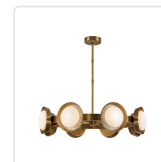

ALONSO CH320837

FIXTURE DIMENSIONS	D37-1/4" x H8-1/2"
LIGHT SOURCE	LED with DC Driver
WATTAGE	30W
TOTAL LUMENS	2400lm
DELIVERED LUMENS	UB-650lm*; UBAR-760lm*; VB-650lm*; VBAR-760lm*;
VOLTAGE	120V
COLOR TEMPERATURE	3000K
CRI (RA)	90CRI
DIMMABLE	Yes, TRIAC/ELV Dimmer (Not Included)
GLASS DETAILS	Opal Glass
MATERIAL	Steel + Aluminum; Steel + Aluminum + Alabaster Detail;
SHADE DETAILS	Alabaster Shade; Steel Shade with Alabaster Detail;
ROD LENGTH	50" Max (3x12" + 6" + 4" + 4x1")
WIRE LENGTH	144"
MINIMUM HANG HEIGHT	12"
SLOPED CEILING ADAPTABLE	Yes, Up to 15 Degrees
ILLUMINATION DIRECTION	Omni-directional
LOCATION	Dry
CANOPY DIMENSIONS	D6" x H1-1/2"
PAINT FINISH	UB01; VB01;

[D - Diameter, L - Length, W - Width, H - Height, E - Extension]

AVAILABLE FINISHES:

CH320837UBAR
Urban
Bronze/Alabaster

CH320837UB
Urban Bronze

CH320837VB
Vintage Brass

CH320837VBAR
Vintage
Brass/Alabaster