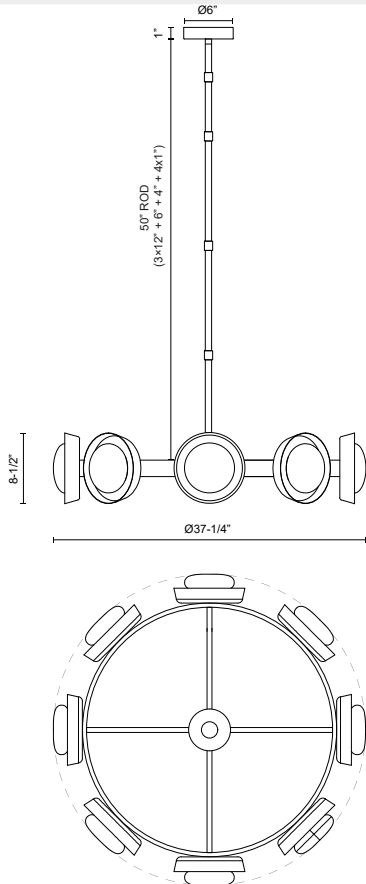

ALONSO CH320837

FIXTURE DIMENSIONS	D37-1/4" x H8-1/2"
LIGHT SOURCE	LED with DC Driver
WATTAGE	30W
TOTAL LUMENS	2400lm
DELIVERED LUMENS	UB-650lm*; UBAR-760lm*; VB-650lm*; VBAR-760lm*;
VOLTAGE	120V
COLOR TEMPERATURE	3000K
CRI (RA)	90CRI
DIMMABLE	Yes, TRIAC/ELV Dimmer (Not Included)
GLASS DETAILS	Opal Glass
MATERIAL	Steel + Aluminum; Steel + Aluminum + Alabaster Detail;
SHADE DETAILS	Alabaster Shade; Steel Shade with Alabaster Detail;
ROD LENGTH	50" Max (3x12" + 6" + 4" + 4x1")
WIRE LENGTH	144"
MINIMUM HANG HEIGHT	12"
SLOPED CEILING ADAPTABLE	Yes, Up to 15 Degrees
ILLUMINATION DIRECTION	Omni-directional
LOCATION	Dry
CANOPY DIMENSIONS	D6" x H1-1/2"
PAINT FINISH	UB01; VB01;

[D - Diameter, L - Length, W - Width, H - Height, E - Extension]

AVAILABLE FINISHES:

CH320837UBAR
Urban
Bronze/Alabaster

CH320837UB
Urban Bronze

CH320837VB
Vintage Brass

CH320837VBAR
Vintage
Brass/Alabaster