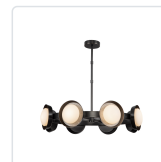

ALONSO CH320837

FIXTURE DIMENSIONS	D37-1/4" x H8-1/2"
LIGHT SOURCE	LED with DC Driver
WATTAGE	30W
TOTAL LUMENS	2400lm
DELIVERED LUMENS	UB-650lm*; UBAR-760lm*; VB-650lm*; VBAR-760lm*;
VOLTAGE	120V
COLOR TEMPERATURE	3000K
CRI (RA)	90CRI
DIMMABLE	Yes, TRIAC/ELV Dimmer (Not Included)
GLASS DETAILS	Opal Glass
MATERIAL	Steel + Aluminum; Steel + Aluminum + Alabaster Detail;
SHADE DETAILS	Alabaster Shade; Steel Shade with Alabaster Detail;
ROD LENGTH	50" Max (3x12" + 6" + 4" + 4x1")
WIRE LENGTH	144"
MINIMUM HANG HEIGHT	12"
SLOPED CEILING ADAPTABLE	Yes, Up to 15 Degrees
ILLUMINATION DIRECTION	Omni-directional
LOCATION	Dry
CANOPY DIMENSIONS	D6" x H1-1/2"
PAINT FINISH	UB01; VB01;

[D - Diameter, L - Length, W - Width, H - Height, E - Extension]

AVAILABLE FINISHES:

CH320837UBAR
Urban
Bronze/Alabaster

CH320837UB
Urban Bronze

CH320837VB
Vintage Brass

CH320837VBAR
Vintage
Brass/Alabaster