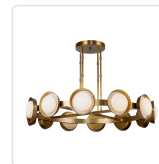

ALONSO CH320050

FIXTURE DIMENSIONS	D50-1/2" x H8-1/2"
LIGHT SOURCE	LED with DC Driver
WATTAGE	40W
TOTAL LUMENS	3200lm
DELIVERED LUMENS	1430lm*
VOLTAGE	120V
COLOR TEMPERATURE	3000K
CRI (RA)	90CRI
DIMMABLE	Yes, TRIAC/ELV Dimmer (Not Included)
GLASS DETAILS	Opal Glass
MATERIAL	Steel + Aluminum; Steel + Aluminum + Alabaster Detail;
SHADE DETAILS	Alabaster Shade; Steel Shade with Alabaster Detail;
ROD LENGTH	50" Max (12x12" + 4x6" + 4x4" + 16x1")
WIRE LENGTH	144"
MINIMUM HANG HEIGHT	12"
SLOPED CEILING ADAPTABLE	No
ILLUMINATION DIRECTION	Omni-directional
LOCATION	Dry
CANOPY DIMENSIONS	D11-7/8" x H1-5/8"
PAINT FINISH	UB01; VB01;

[D - Diameter, L - Length, W - Width, H - Height, E - Extension]

AVAILABLE FINISHES:

CH320050UBAR
Urban
Bronze/Alabaster

CH320050VB
Vintage Brass

CH320050UB
Urban Bronze

CH320050VBAR
Vintage
Brass/Alabaster