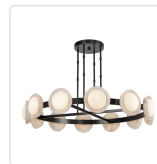

ALONSO CH320050

FIXTURE DIMENSIONS	D50-1/2" x H8-1/2"
LIGHT SOURCE	LED with DC Driver
WATTAGE	40W
TOTAL LUMENS	3200lm
DELIVERED LUMENS	1430lm*
VOLTAGE	120V
COLOR TEMPERATURE	3000K
CRI (RA)	90CRI
DIMMABLE	Yes, TRIAC/ELV Dimmer (Not Included)
GLASS DETAILS	Opal Glass
MATERIAL	Steel + Aluminum; Steel + Aluminum + Alabaster Detail;
SHADE DETAILS	Alabaster Shade; Steel Shade with Alabaster Detail;
ROD LENGTH	50" Max (12x12" + 4x6" + 4x4" + 16x1")
WIRE LENGTH	144"
MINIMUM HANG HEIGHT	12"
SLOPED CEILING ADAPTABLE	No
ILLUMINATION DIRECTION	Omni-directional
LOCATION	Dry
CANOPY DIMENSIONS	D11-7/8" x H1-5/8"
PAINT FINISH	UB01; VB01;

[D - Diameter, L - Length, W - Width, H - Height, E - Extension]

AVAILABLE FINISHES:

CH320050UBAR
Urban
Bronze/Alabaster

CH320050VB
Vintage Brass

CH320050UB
Urban Bronze

CH320050VBAR
Vintage
Brass/Alabaster