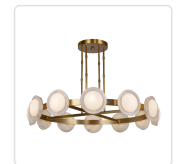

ALONSO CH320050

FIXTURE DIMENSIONS	D50-1/2" x H8-1/2"
LIGHT SOURCE	LED with DC Driver
WATTAGE	40W
TOTAL LUMENS	3200lm
DELIVERED LUMENS	1430lm*
VOLTAGE	120V
COLOR TEMPERATURE	3000K
CRI (RA)	90CRI
DIMMABLE	Yes, TRIAC/ELV Dimmer (Not Included)
GLASS DETAILS	Opal Glass
MATERIAL	Steel + Aluminum; Steel + Aluminum + Alabaster Detail;
SHADE DETAILS	Alabaster Shade; Steel Shade with Alabaster Detail;
ROD LENGTH	50" Max (12x12" + 4x6" + 4x4" + 16x1")
WIRE LENGTH	144"
MINIMUM HANG HEIGHT	12"
SLOPED CEILING ADAPTABLE	No
ILLUMINATION DIRECTION	Omni-directional
LOCATION	Dry
CANOPY DIMENSIONS	D11-7/8" x H1-5/8"
PAINT FINISH	UB01; VB01;

[D - Diameter, L - Length, W - Width, H - Height, E - Extension]

AVAILABLE FINISHES:

CH320050UBAR
Urban
Bronze/Alabaster

CH320050VB
Vintage Brass

CH320050UB
Urban Bronze

CH320050VBAR
Vintage
Brass/Alabaster