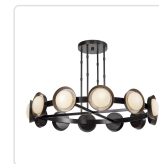

ALONSO CH320050

FIXTURE DIMENSIONS	D50-1/2" x H8-1/2"
LIGHT SOURCE	LED with DC Driver
WATTAGE	40W
TOTAL LUMENS	3200lm
DELIVERED LUMENS	1430lm*
VOLTAGE	120V
COLOR TEMPERATURE	3000K
CRI (RA)	90CRI
DIMMABLE	Yes, TRIAC/ELV Dimmer (Not Included)
GLASS DETAILS	Opal Glass
MATERIAL	Steel + Aluminum; Steel + Aluminum + Alabaster Detail;
SHADE DETAILS	Alabaster Shade; Steel Shade with Alabaster Detail;
ROD LENGTH	50" Max (12x12" + 4x6" + 4x4" + 16x1")
WIRE LENGTH	144"
MINIMUM HANG HEIGHT	12"
SLOPED CEILING ADAPTABLE	No
ILLUMINATION DIRECTION	Omni-directional
LOCATION	Dry
CANOPY DIMENSIONS	D11-7/8" x H1-5/8"
PAINT FINISH	UB01; VB01;

[D - Diameter, L - Length, W - Width, H - Height, E - Extension]

AVAILABLE FINISHES:

CH320050UBAR
Urban
Bronze/Alabaster

CH320050VB
Vintage Brass

CH320050UB
Urban Bronze

CH320050VBAR
Vintage
Brass/Alabaster