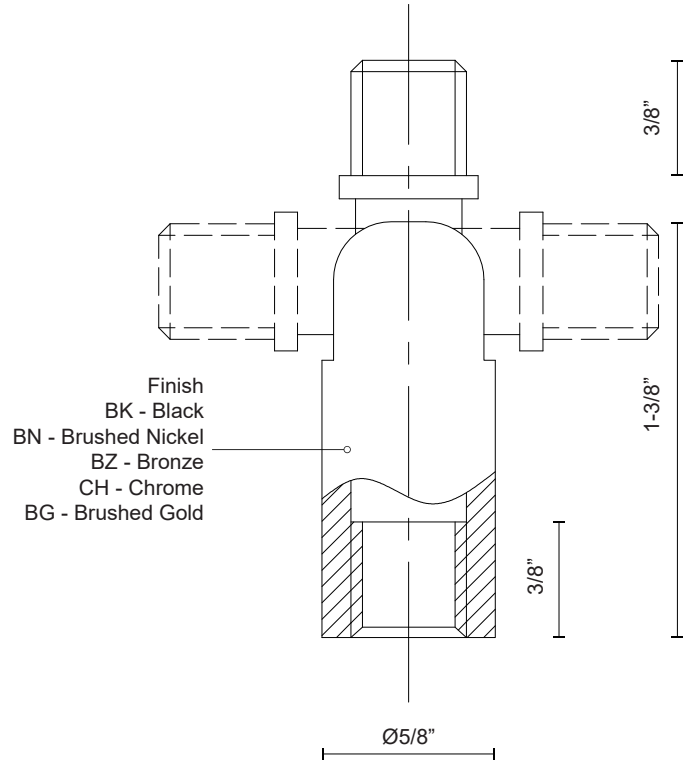

DESCRIPTION

0 to 90-degree ceiling adapter compatible with select pendants. Electro-plated or powder coated aluminum, brass and steel. Available in five finishes.

ADP002BK Black ADP002BG Brushed Gold ADP002BN Brushed Nickel ADP002BZ Bronze ADP002CH Chrome

SPECIFICATION DETAILS

Fixture Dimensions	D5/8" x H1-3/8"
Location	Dry
Paint Finish	BG01; BK01; BN01; BZ01; CH01;

* For custom options, consult factory for details.
* For warranty information, please visit www.kuzcolighting.com/warranty