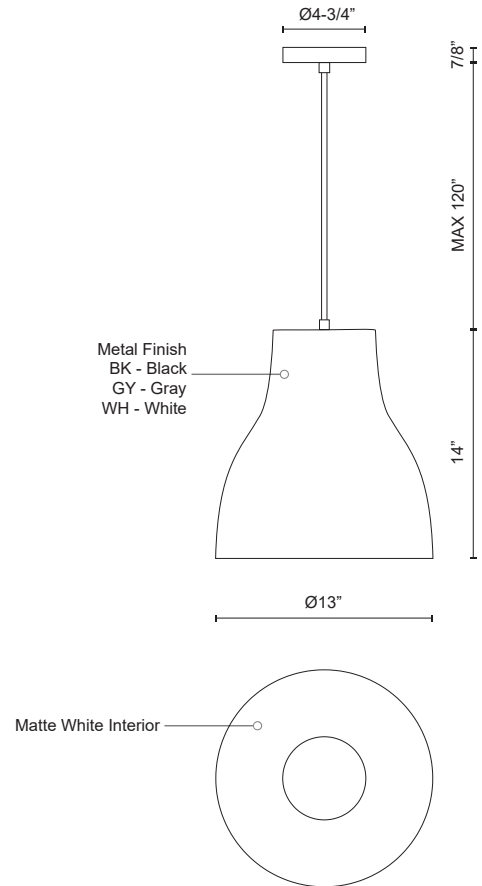

CRADLE 494213

PENDANTS

PROJECT

494213-BK
Black

494213-GY
Gray

494213-WH
White

SPECIFICATION DETAILS

Fixture Dimensions	D13" x H14"
Lamp Type	Incandescent, Medium Base
Wattage	1 x 60W
Voltage	120V
Shade Details	Spun Aluminum Shade
Adjustable	Yes
Wire Length	120" Max
Wire Type	BK, GY - Black Braided Cord; WH - White Braided Cord;
Minimum Hang Height	18"
Sloped Ceiling Adaptable	Yes
Location	Dry
Bulbs Included	No
Canopy Dimensions	D4-3/4" x H7/8"
Paint Finish	BK02; GY01; WH02;

* For custom options, consult factory for details.

* For warranty information, please visit www.kuzcolighting.com/warranty

DESCRIPTION

Single-lamp pendant with tapered aluminum shade showcasing powder-coated finishes. Exterior shade colors are either black, gray or white, with matte white interior. Suspended by cloth cable. Available in three sizes.