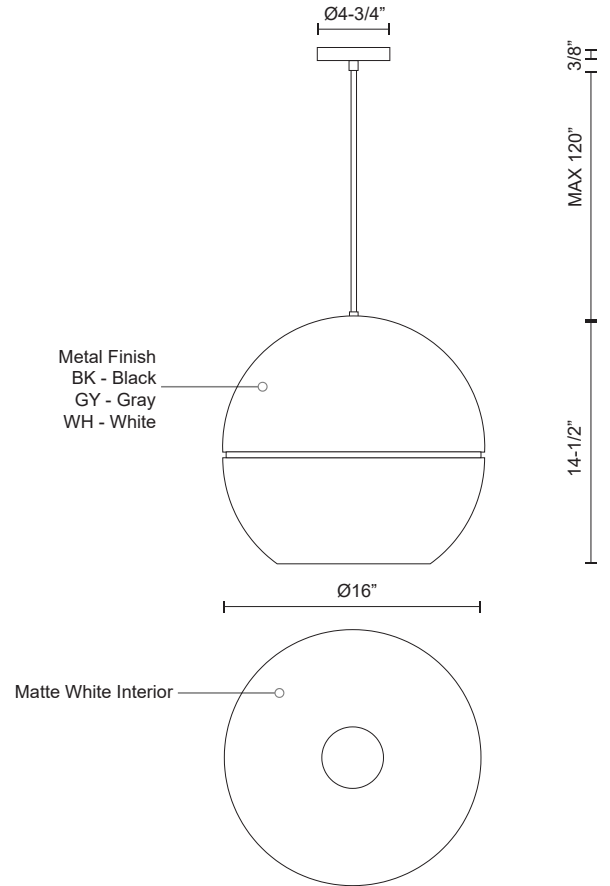

LUCAS 494016

PENDANTS

PROJECT

494016-GY
Gray

494016-BK
Black

494016-WH
White

SPECIFICATION DETAILS

Fixture Dimensions	D16" x H14-1/2"
Lamp Type	Incandescent, Medium Base
Wattage	1 x 60W
Voltage	120V
Shade Details	Spun Aluminum Shade
Adjustable	Yes
Wire Length	120" Max
Wire Type	BK, GY - Black Braided Cord; WH - White Braided Cord;
Minimum Hang Height	18"
Sloped Ceiling Adaptable	Yes
Location	Dry
Bulbs Included	No
Canopy Dimensions	D4-3/4" x H3/8"
Paint Finish	BK02; GY01; WH02;

* For custom options, consult factory for details.

* For warranty information, please visit www.kuzcolighting.com/warranty

DESCRIPTION

Single-lamp pendant with split spherical aluminum shade showcasing powder-coated finishes against a matte white interior. Exterior shade colors are gray, white or black. Suspended by cloth cable. Available in two sizes.