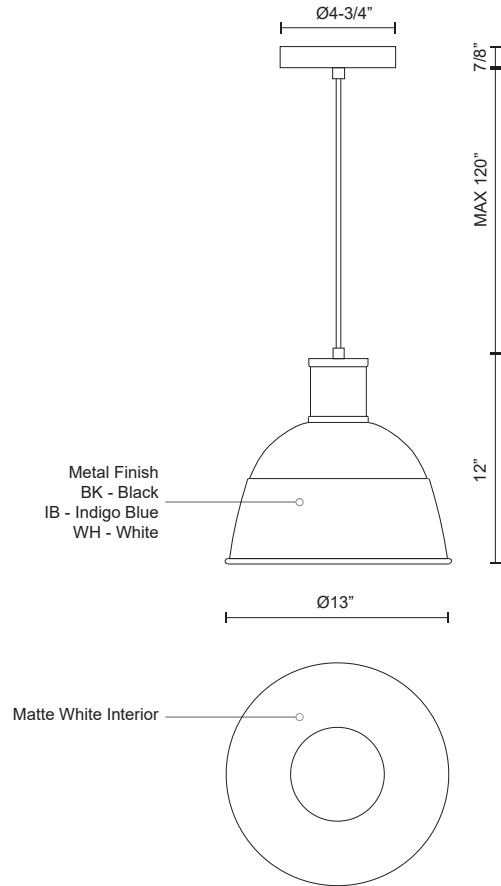

IRVING 493513

PENDANTS

PROJECT

493513-BK
Black

493513-IB
Indigo Blue

493513-WH
White

SPECIFICATION DETAILS

Fixture Dimensions	D13" x H12"
Lamp Type	Incandescent, Medium Base
Wattage	1 x 60W
Voltage	120V
Shade Details	Spun Aluminum Shade
Adjustable	Yes
Wire Length	120" Max
Wire Type	BK, IB - Black Braided Cord; WH - White Braided Cord;
Minimum Hang Height	15"
Sloped Ceiling Adaptable	Yes
Location	Dry
Bulbs Included	No
Canopy Dimensions	D4-3/4" x H7/8"
Paint Finish	BK02; IB01; WH02;

* For custom options, consult factory for details.

* For warranty information, please visit www.kuzcolighting.com/warranty

DESCRIPTION

Single-lamp pendant with aluminum dome shade showcasing powder-coated finishes. Exterior shade colors are black, white or blue, with matte white interior. Suspended by cloth cable to a maximum 120" length. Available in three sizes.