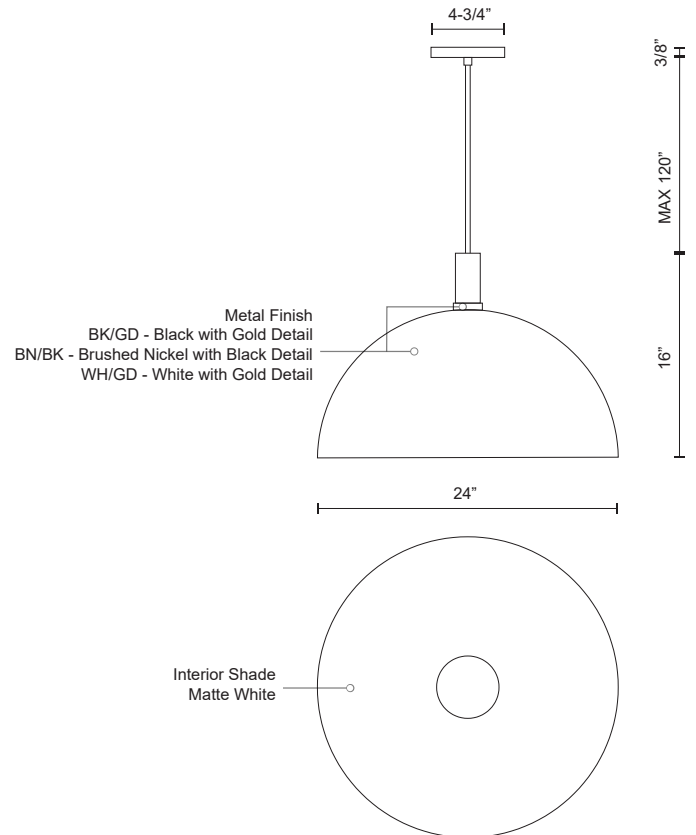

ARCHIBALD 492324

PENDANTS

PROJECT

492324-BK/GD
Black with Gold
detail

492324-BN/BK
Brushed Nickel with
Black detail

492324-WH/GD
White with Gold
detail

SPECIFICATION DETAILS

Fixture Dimensions	D24" x H16"
Lamp Type	Incandescent, Medium Base
Wattage	1 x 60W
Voltage	120V
Shade Details	Spun Aluminum Shade
Adjustable	Yes
Wire Length	120" Max
Wire Type	BK, BN - Black Braided Cord; WH - White Braided Cord;
Minimum Hang Height	20"
Sloped Ceiling Adaptable	Yes
Location	Dry
Bulbs Included	No
Canopy Dimensions	D4-3/4" x H3/8"

* For custom options, consult factory for details.

* For warranty information, please visit www.kuzcolighting.com/warranty

DESCRIPTION

Single-lamp pendant with aluminum dome shade showcasing powder-coated or plated finishes with metal details and a matte white interior. Exterior shade colors are black, brushed nickel, or white. Suspended by cloth cable. Available in three sizes.