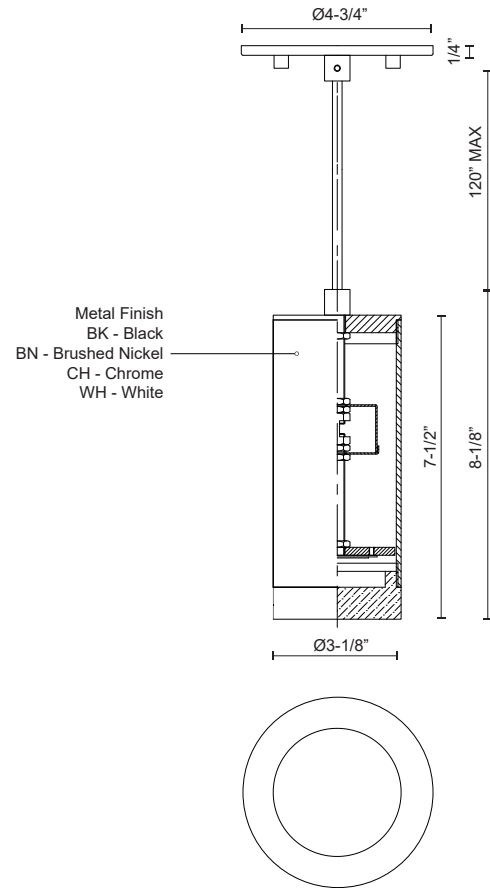

Fixture Dimensions	D3-1/8" x H7-1/2"
Light Source	AC LED Module
Wattage	9W
Total Lumens	600lm
Delivered Lumens	CH-388lm
Voltage	120V
Color Temperature	3000K
CRI (Ra)	90CRI
Optional Color Temps	2700K - 5000K Available, Minimum Order Quantities Apply
LED Rated Life	50,000 hours
Dimming	100% - 10%, ELV Dimmer (Not Included)
Diffuser Details	Frosted acrylic diffuser
Adjustable	Yes
Wire Length	120" Max
Wire Type	Clear SVT Cord
Minimum Hang Height	10"
Sloped Ceiling Adaptable	Yes
Location	Dry
CEC Title 24 JA8	Yes, JA8-2022
Canopy Dimensions	D4-3/4" x H1/4"
Paint Finish	BK01; BN01; CH01; WH01;

* For custom options, consult factory for details.

* For warranty information, please visit www.kuzcolighting.com/warranty

DESCRIPTION

Single LED cylinder shaped pendant with clear crystal disc. Equipped with our powerful 120V AC LED technology, with metal details in white, black, brushed nickel or chrome finish. Round canopy matches the selected finish.