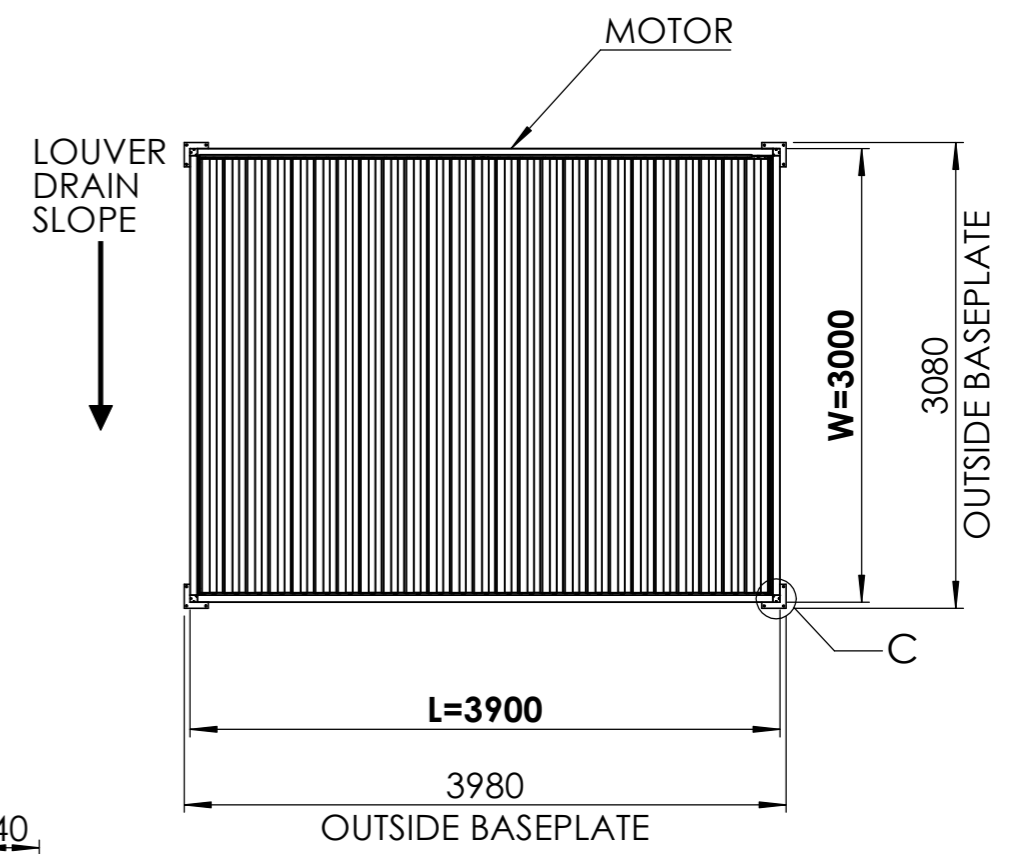

F
E
D
C
B
A

DETAIL A
OPEN POSITION

DETAIL B

DETAIL C

PERGOLUX

TITLE: SUNDREAM S2 3X4 FREESTANDING	
WEIGHT: 261kg	
SKU: SUN_MA_XXX_3X4_FRE_02	
PART NUMBER: PN-200000625	REVISION V2.1
DO NOT SCALE DRAWING	SHEET 1 OF 2