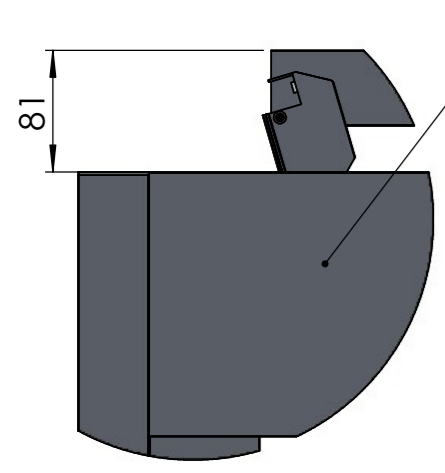

PERGOLUX

TITLE:
SUNDREAM S2 4X4 WALLFIX

WEIGHT:
291kg

SKU:
SUN_MA_XXX_4X4_WAL_02

PART NUMBER: PN-200000613	REVISION: V2.1
------------------------------	-------------------

DO NOT SCALE DRAWING SHEET 2 OF 2

PERGOLUX	
TITLE: SUNDREAM S2 4X5 FREESTANDING	
WEIGHT: 374kg	
SKU: SUN_MA_XXX_4X5_FRE_02	
PART NUMBER: PN-200000644	REVISION V2.1
DO NOT SCALE DRAWING	ALL DIMENSIONS ARE IN MILLIMETERS
	SHEET 1 OF 2

ITEM NO	DESCRIPTION	PART NO	QTY
1	SUNDREAM 4X5 FS ROOFBEAM ASSY	PN-200000643	1
2	PP POLE ASSY	PN-200000554	4
3	SUNDREAM END LOUVER ASSY FS 3M	PN-200000630	1
4	SUNDREAM LOUVER ASSY FS 3M	PN-200000629	30