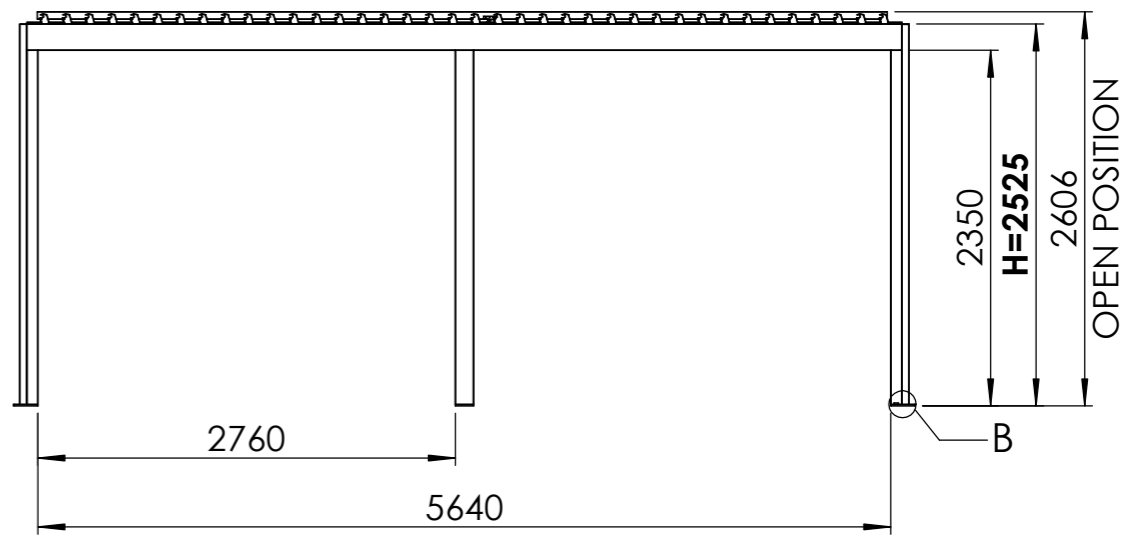

WEIGHT:
463kg

SKU:
SUN_MA_XXX_4X6_FRE_02

PART NUMBER: PN-200000768	REVISION: 0.1
------------------------------	------------------

DO NOT SCALE DRAWING SHEET 2 OF 2

LOUVER THICKNESS: 1,5

PERGOLUX

TITLE: SUNDREAM S2 4X6 WALLFIX	
WEIGHT: 423kg	
SKU: SUN_MA_XXX_4X6_WAL_02	
PART NUMBER: PN-200000775	REVISION: 0.1
DO NOT SCALE DRAWING	ALL DIMENSIONS ARE IN MILLIMETERS
SHEET 1 OF 2	