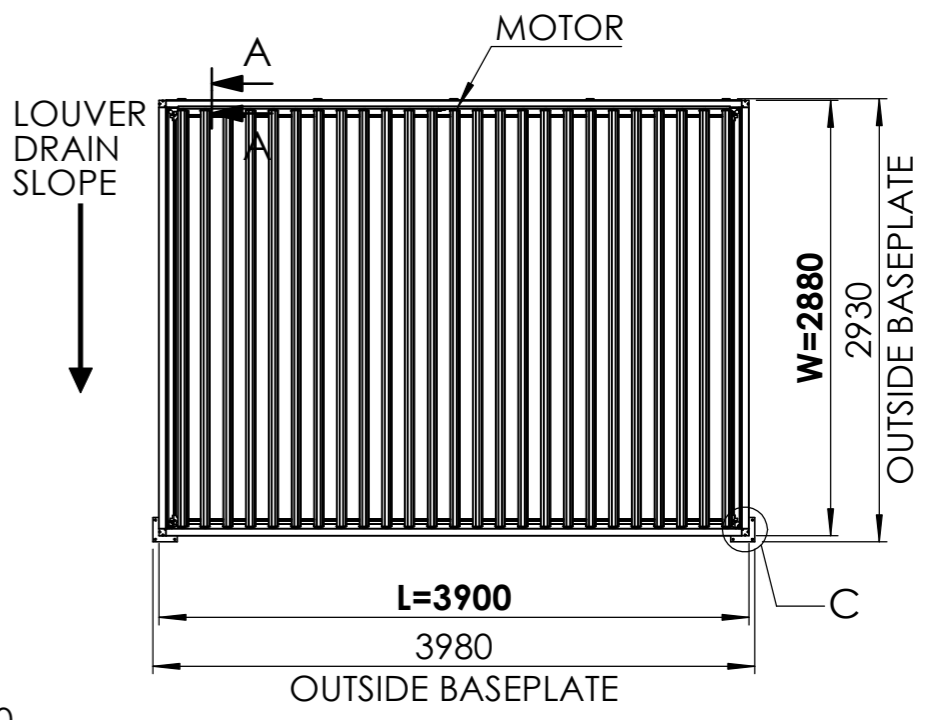

PERGOLUX

TITLE:
SUNDREAM S2 3X4 FREESTANDING

WEIGHT:
261kg

SKU:
SUN_MA_XXX_3X4_FRE_02

PART NUMBER: PN-200000625	REVISION: V2.1
------------------------------	-------------------

DO NOT SCALE DRAWING SHEET 2 OF 2