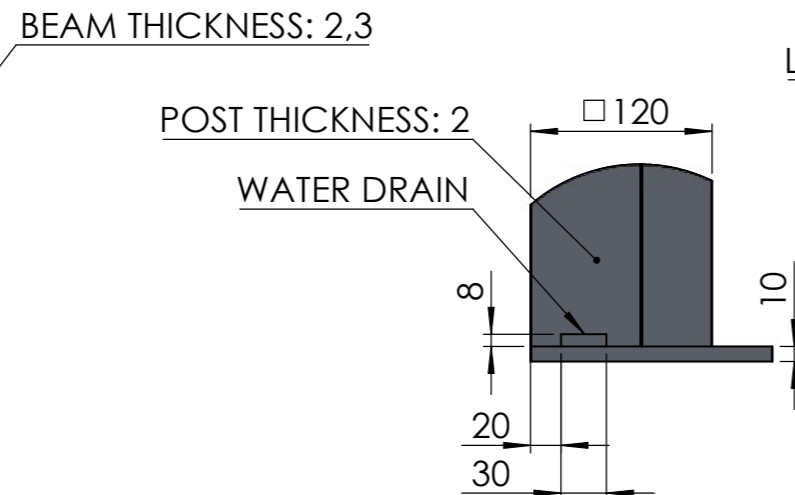

PERGOLUX

TITLE:
SUNDREAM S2 4X4 WALLFIX

WEIGHT:
291kg

SKU:
SUN_MA_XXX_4X4_WAL_02

PART NUMBER: PN-200000613	REVISION: V2.1
------------------------------	-------------------

DO NOT SCALE DRAWING SHEET 2 OF 2

PERGOLUX	
TITLE: SUNDREAM S2 4X5 FREESTANDING	
WEIGHT: 374kg	
SKU: SUN_MA_XXX_4X5_FRE_02	
PART NUMBER: PN-200000644	REVISION V2.1
DO NOT SCALE DRAWING	ALL DIMENSIONS ARE IN MILLIMETERS
	SHEET 1 OF 2

ITEM NO	DESCRIPTION	PART NO	QTY
1	SUNDREAM 4X5 FS ROOFBEAM ASSY	PN-200000643	1
2	PP POLE ASSY	PN-200000554	4
3	SUNDREAM END LOUVER ASSY FS 3M	PN-200000630	1
4	SUNDREAM LOUVER ASSY FS 3M	PN-200000629	30