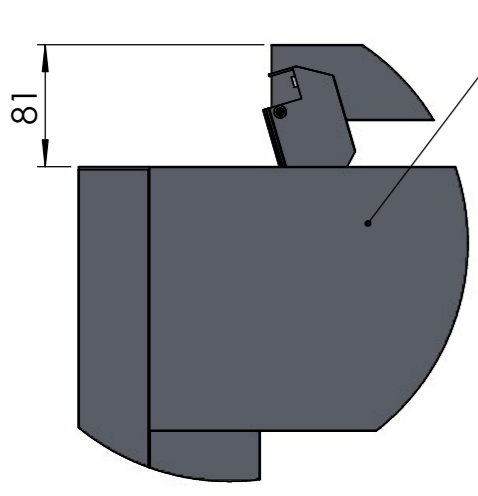

WEIGHT:
337kg

SKU:
SUN_MA_XXX_3X6_WAL_02

PART NUMBER: PN-200000771	REVISION: 0.1
------------------------------	------------------

DO NOT SCALE DRAWING SHEET 2 OF 2

8 7 6 5 4 3 2 1

F
E
D
C
B
A

LOUVER
DRAIN
SLOPE

BEAM THICKNESS: 2,3

DETAIL A
OPEN POSITION

POST THICKNESS: 2

WATER DRAIN

DETAIL B

LOUVER THICKNESS: 1,5

DETAIL C

PERGOLUX