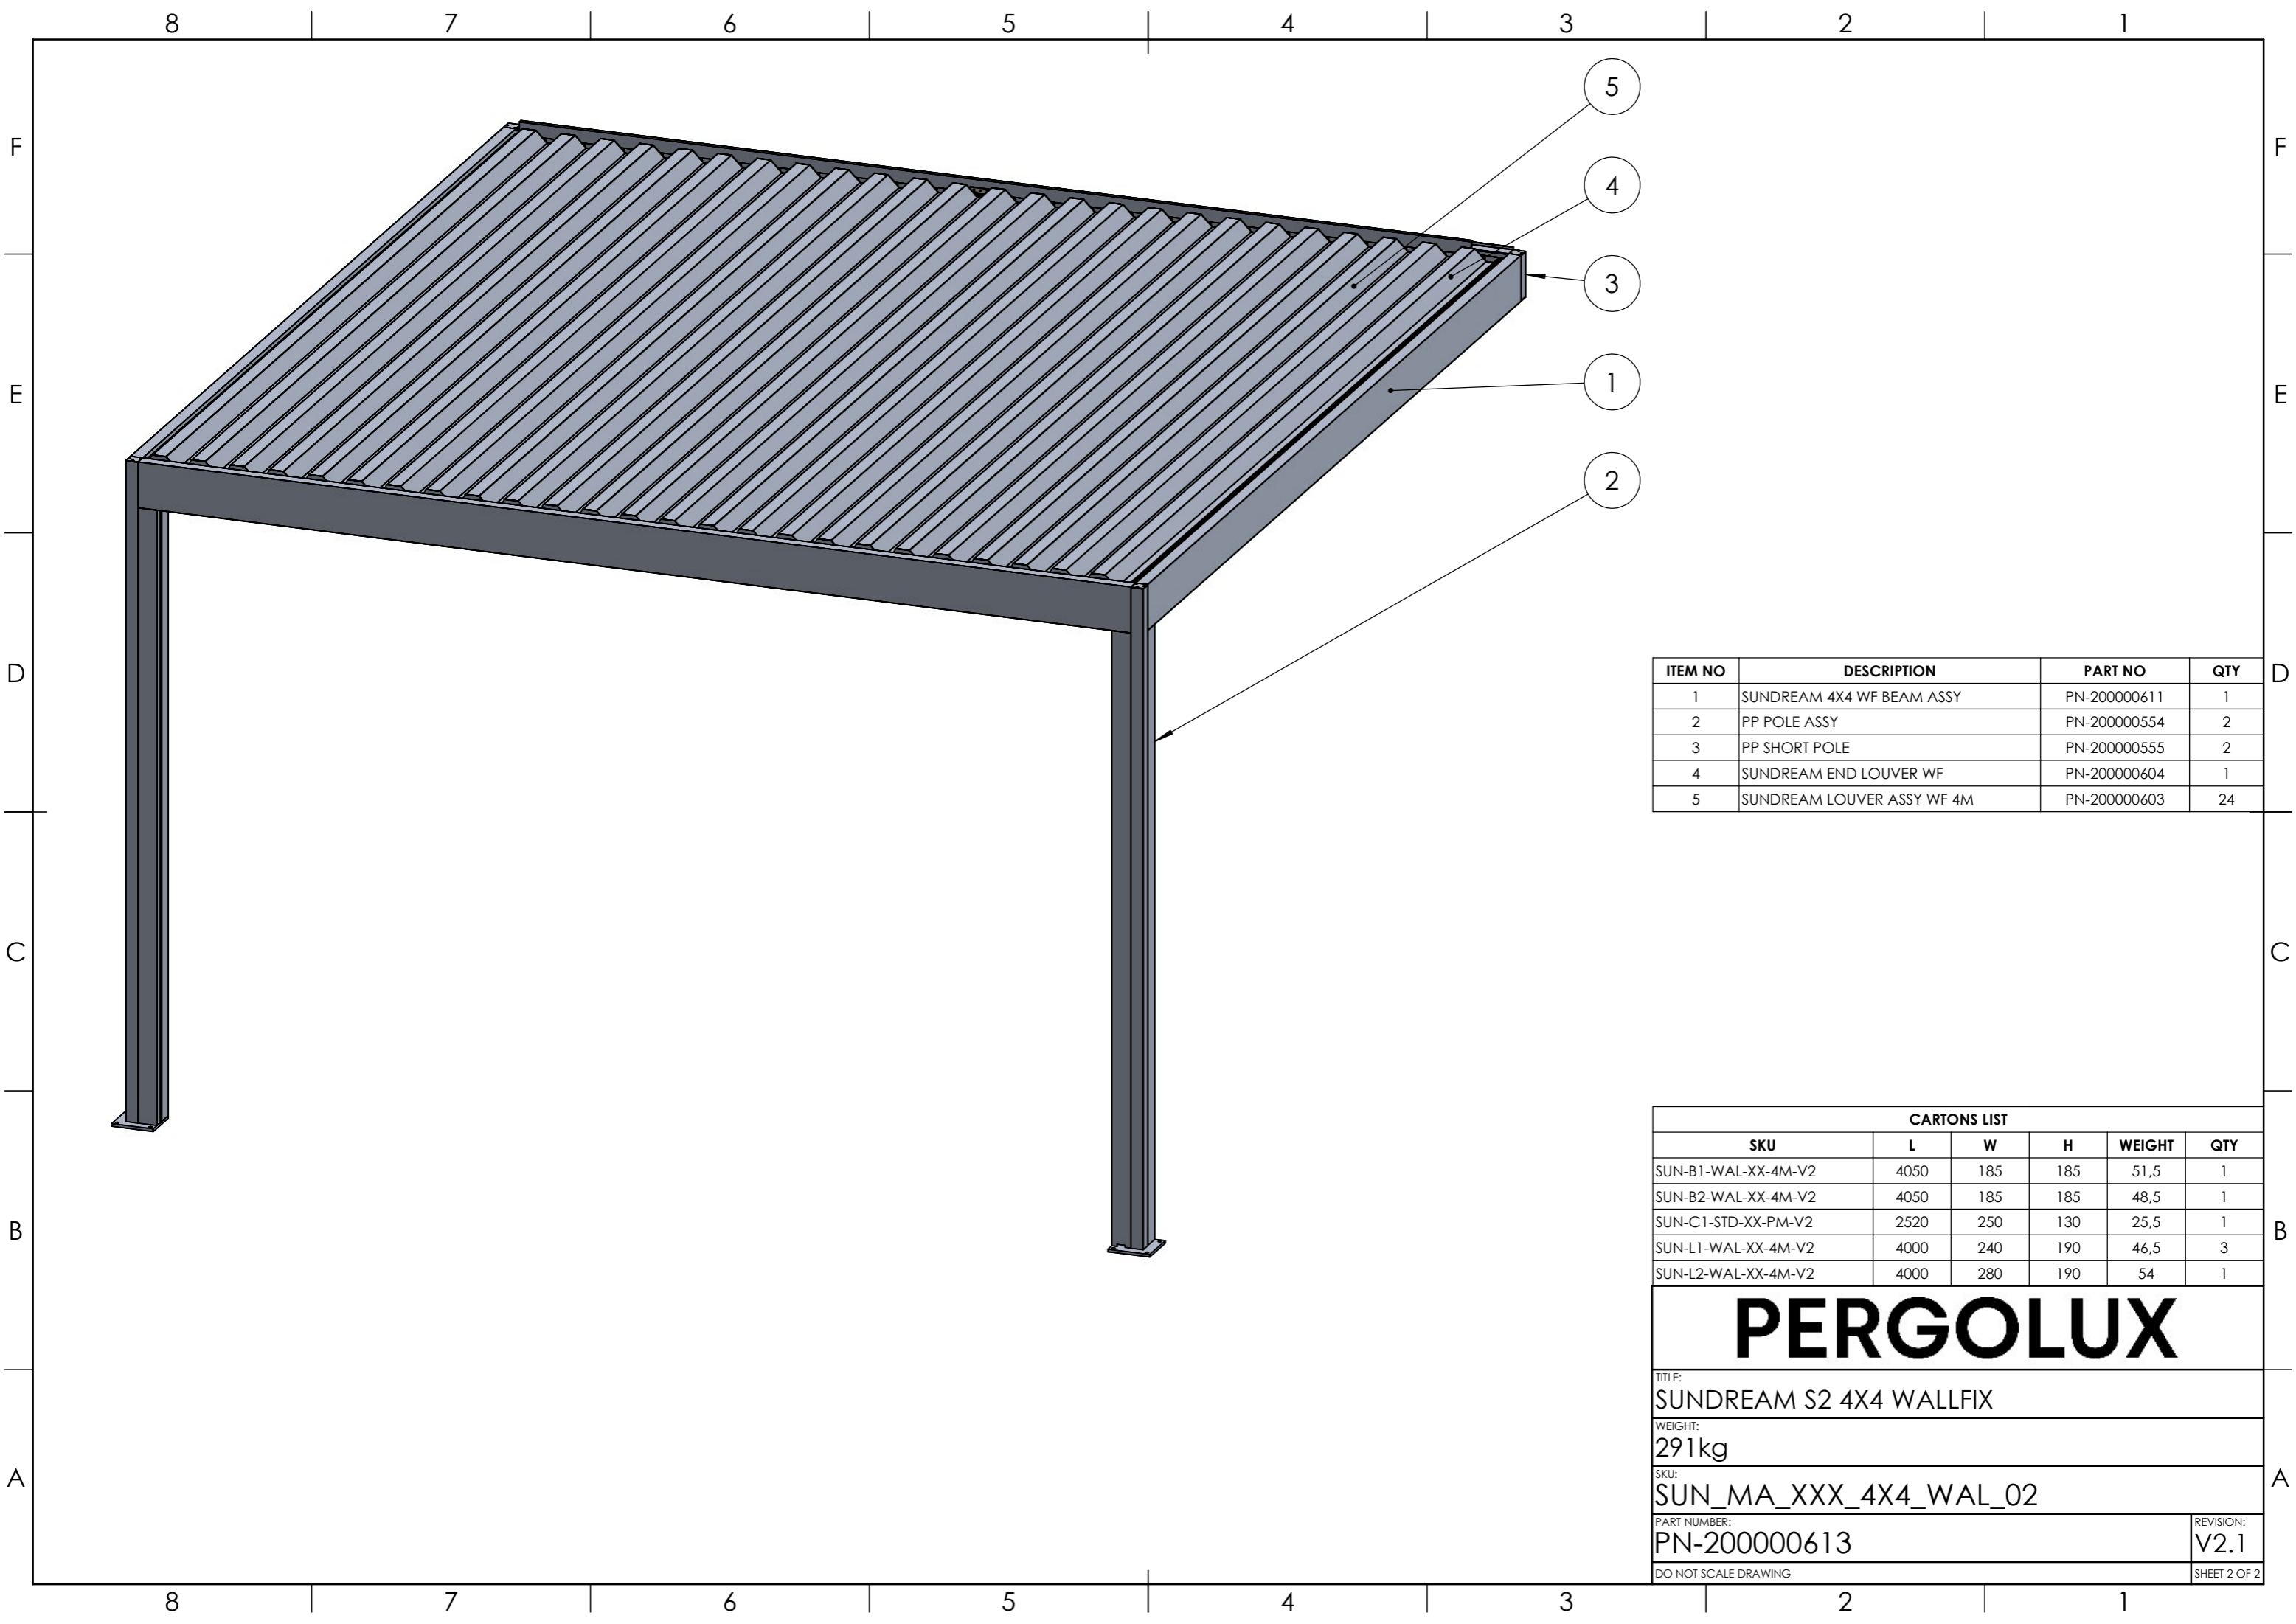

ITEM NO	DESCRIPTION	PART NO	QTY
1	SUNDREAM 4X4 WF BEAM ASSY	PN-200000611	1
2	PP POLE ASSY	PN-200000554	2
3	PP SHORT POLE	PN-200000555	2
4	SUNDREAM END LOUVER WF	PN-200000604	1
5	SUNDREAM LOUVER ASSY WF 4M	PN-200000603	24

CARTONS LIST					
SKU	L	W	H	WEIGHT	QTY
SUN-B1-WAL-XX-4M-V2	4050	185	185	51,5	1
SUN-B2-WAL-XX-4M-V2	4050	185	185	48,5	1
SUN-C1-STD-XX-PM-V2	2520	250	130	25,5	1
SUN-L1-WAL-XX-4M-V2	4000	240	190	46,5	3
SUN-L2-WAL-XX-4M-V2	4000	280	190	54	1

PERGOLUX

TITLE:
SUNDREAM S2 4X4 WALLFIX

WEIGHT:
291kg

SKU:
SUN_MA_XXX_4X4_WAL_02

PART NUMBER: PN-200000613	REVISION: V2.1

DO NOT SCALE DRAWING SHEET 2 OF 2