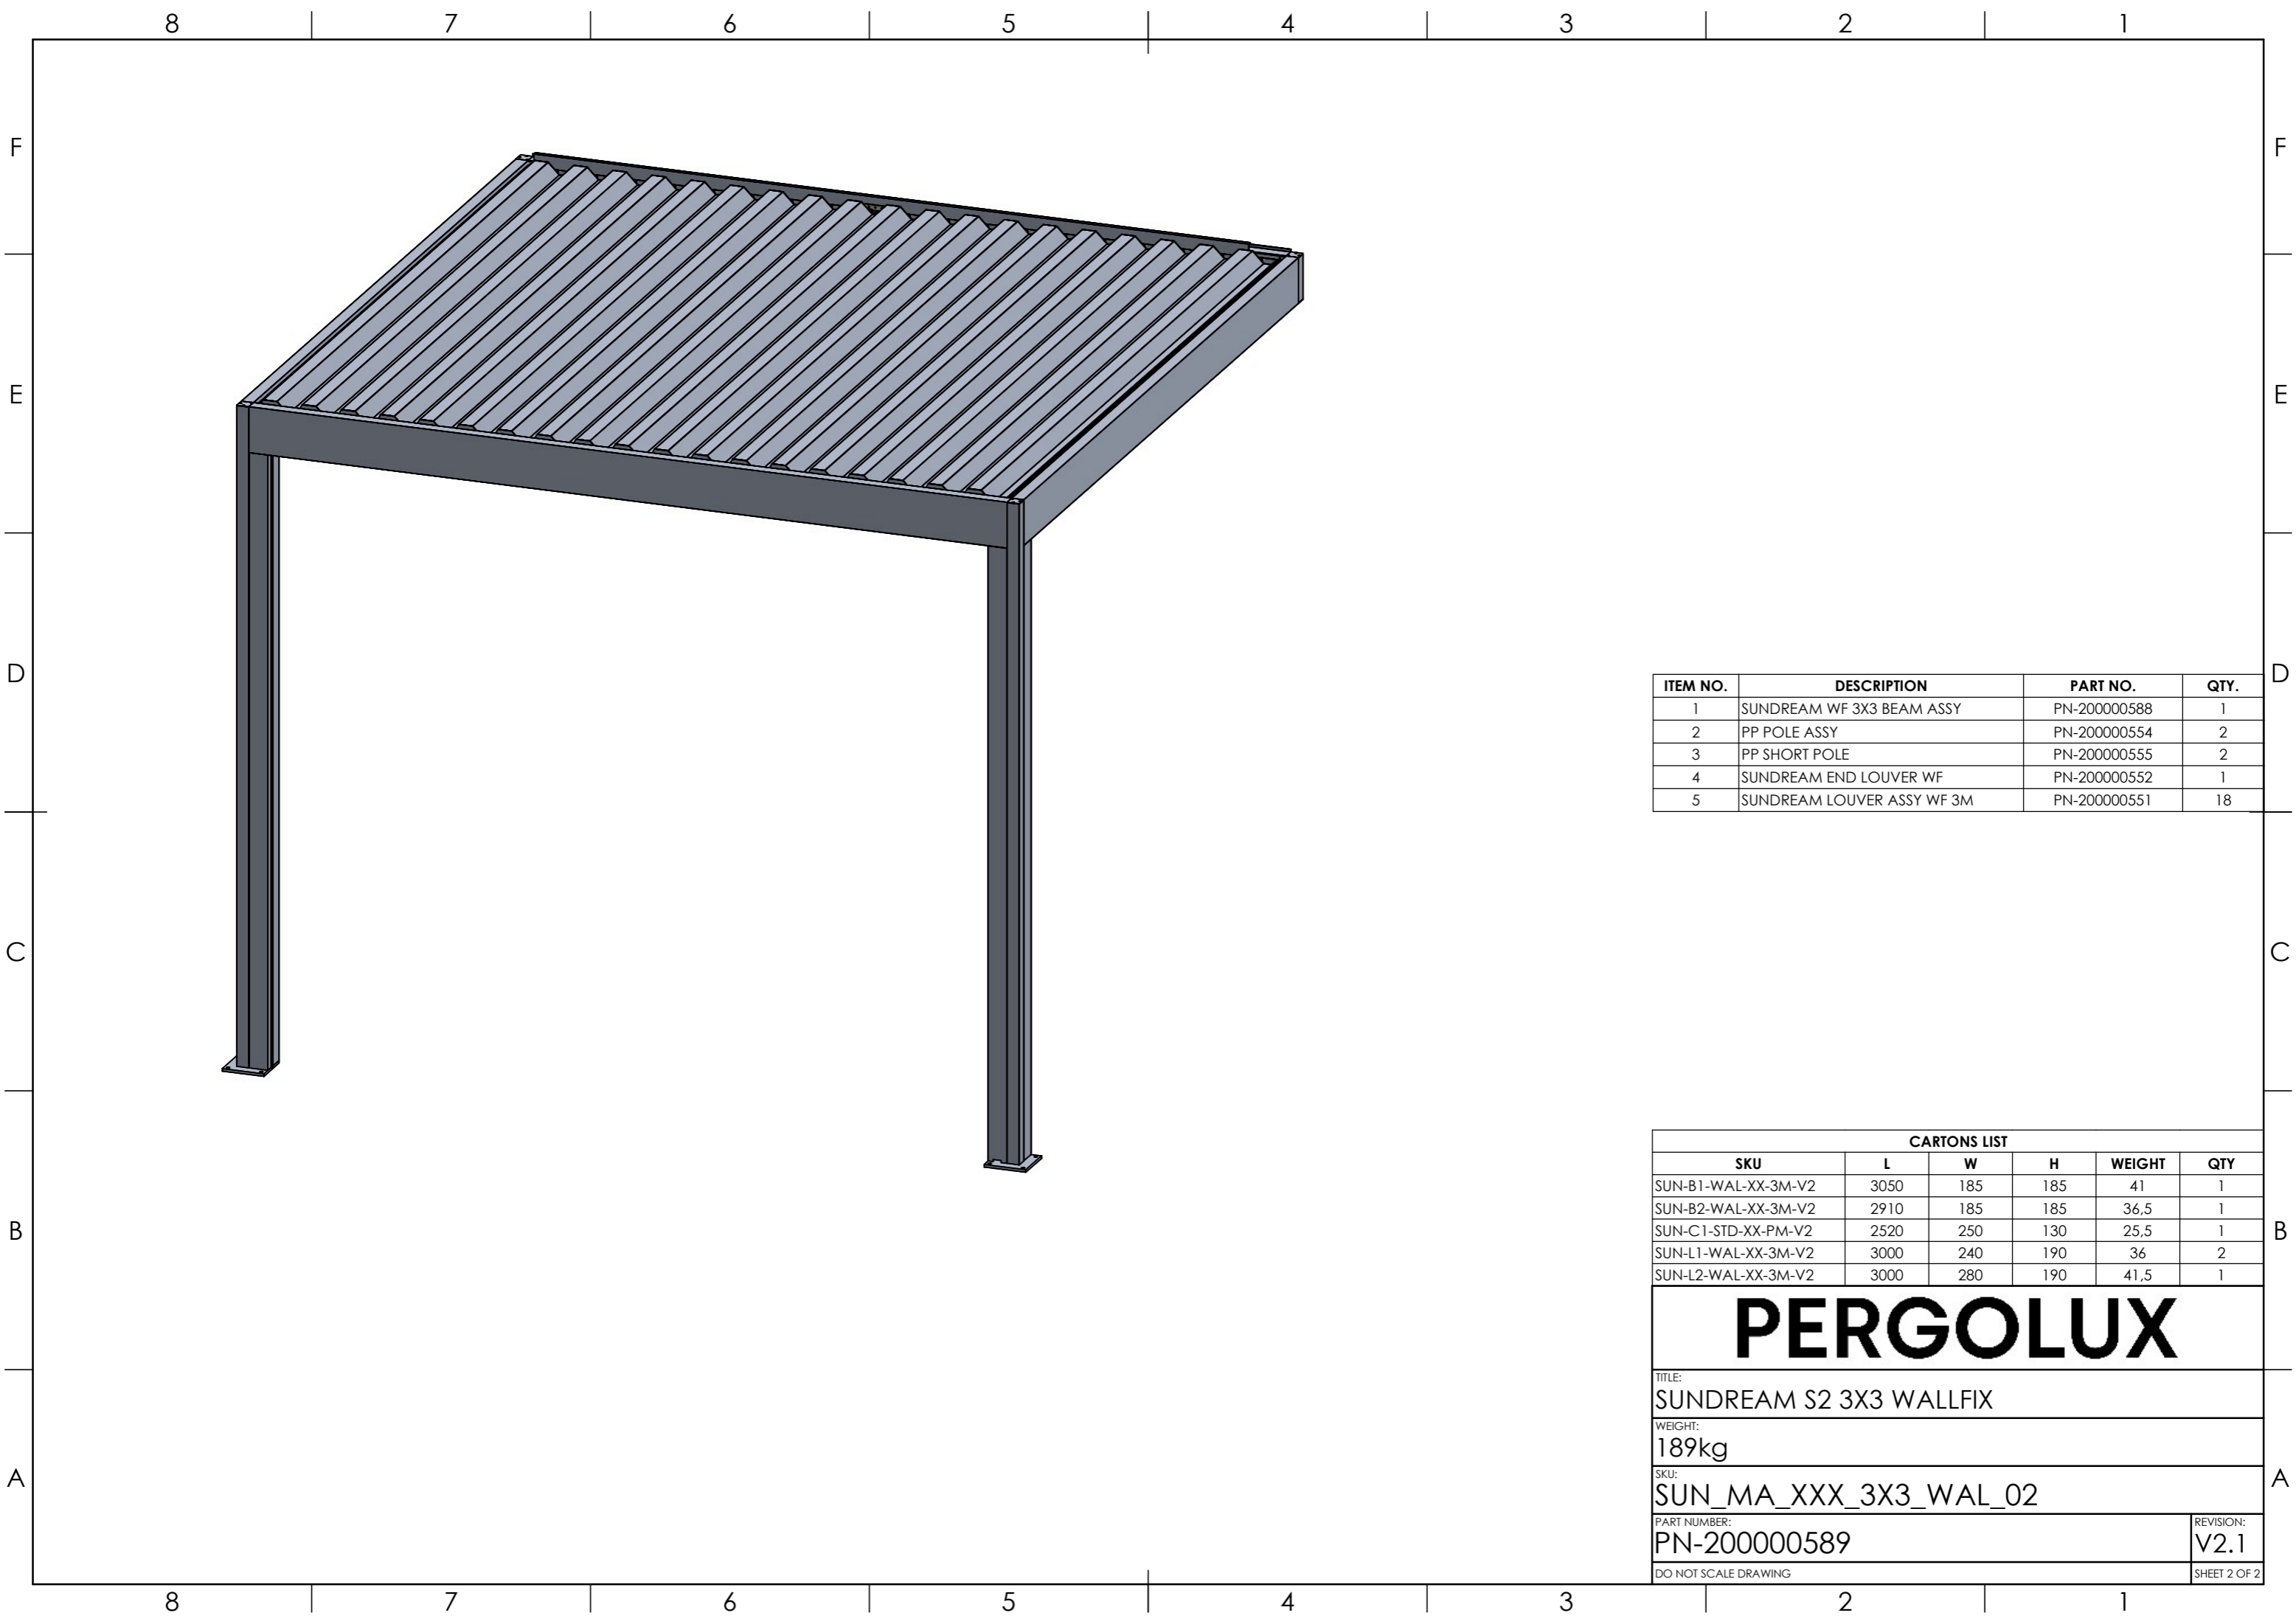

PERGOLUX

TITLE:
SUNDREAM S2 3X3 FREESTANDING

WEIGHT:
218kg

SKU:
SUN_MA_XXX_3X3_FRE_02

PART NUMBER: PN-200000642	REVISION: V2.1
-------------------------------------	--------------------------

DO NOT SCALE DRAWING SHEET 2 OF 2

PERGOLUX

TITLE: SUNDREAM S2 3X3 WALLFIX	
WEIGHT: 189kg	
SKU: SUN_MA_XXX_3X3_WAL_02	
PART NUMBER: PN-200000589	REVISION V2.1
DO NOT SCALE DRAWING	ALL DIMENSIONS ARE IN MILLIMETERS
SHEET 1 OF 2	

ITEM NO.	DESCRIPTION	PART NO.	QTY.
1	SUNDREAM WF 3X3 BEAM ASSY	PN-200000588	1
2	PP POLE ASSY	PN-200000554	2
3	PP SHORT POLE	PN-200000555	2
4	SUNDREAM END LOUVER WF	PN-200000552	1
5	SUNDREAM LOUVER ASSY WF 3M	PN-200000551	18