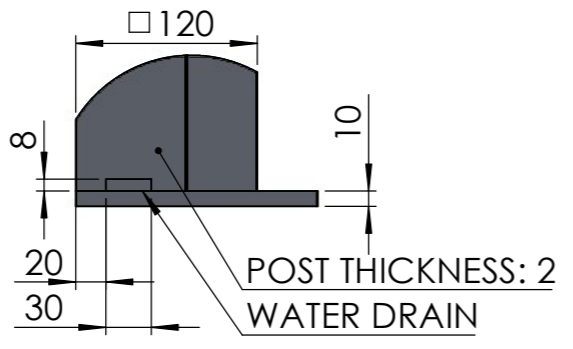

WEIGHT:
463kg

SKU:
SUN_MA_XXX_4X6_FRE_02

PART NUMBER: PN-200000768	REVISION: 0.1
------------------------------	------------------

DO NOT SCALE DRAWING SHEET 2 OF 2

LOUVER THICKNESS: 1,5

PERGOLUX

TITLE: SUNDREAM S2 4X6 WALLFIX	
WEIGHT: 423kg	
SKU: SUN_MA_XXX_4X6_WAL_02	
PART NUMBER: PN-200000775	REVISION: 0.1
DO NOT SCALE DRAWING	ALL DIMENSIONS ARE IN MILLIMETERS
SHEET 1 OF 2	