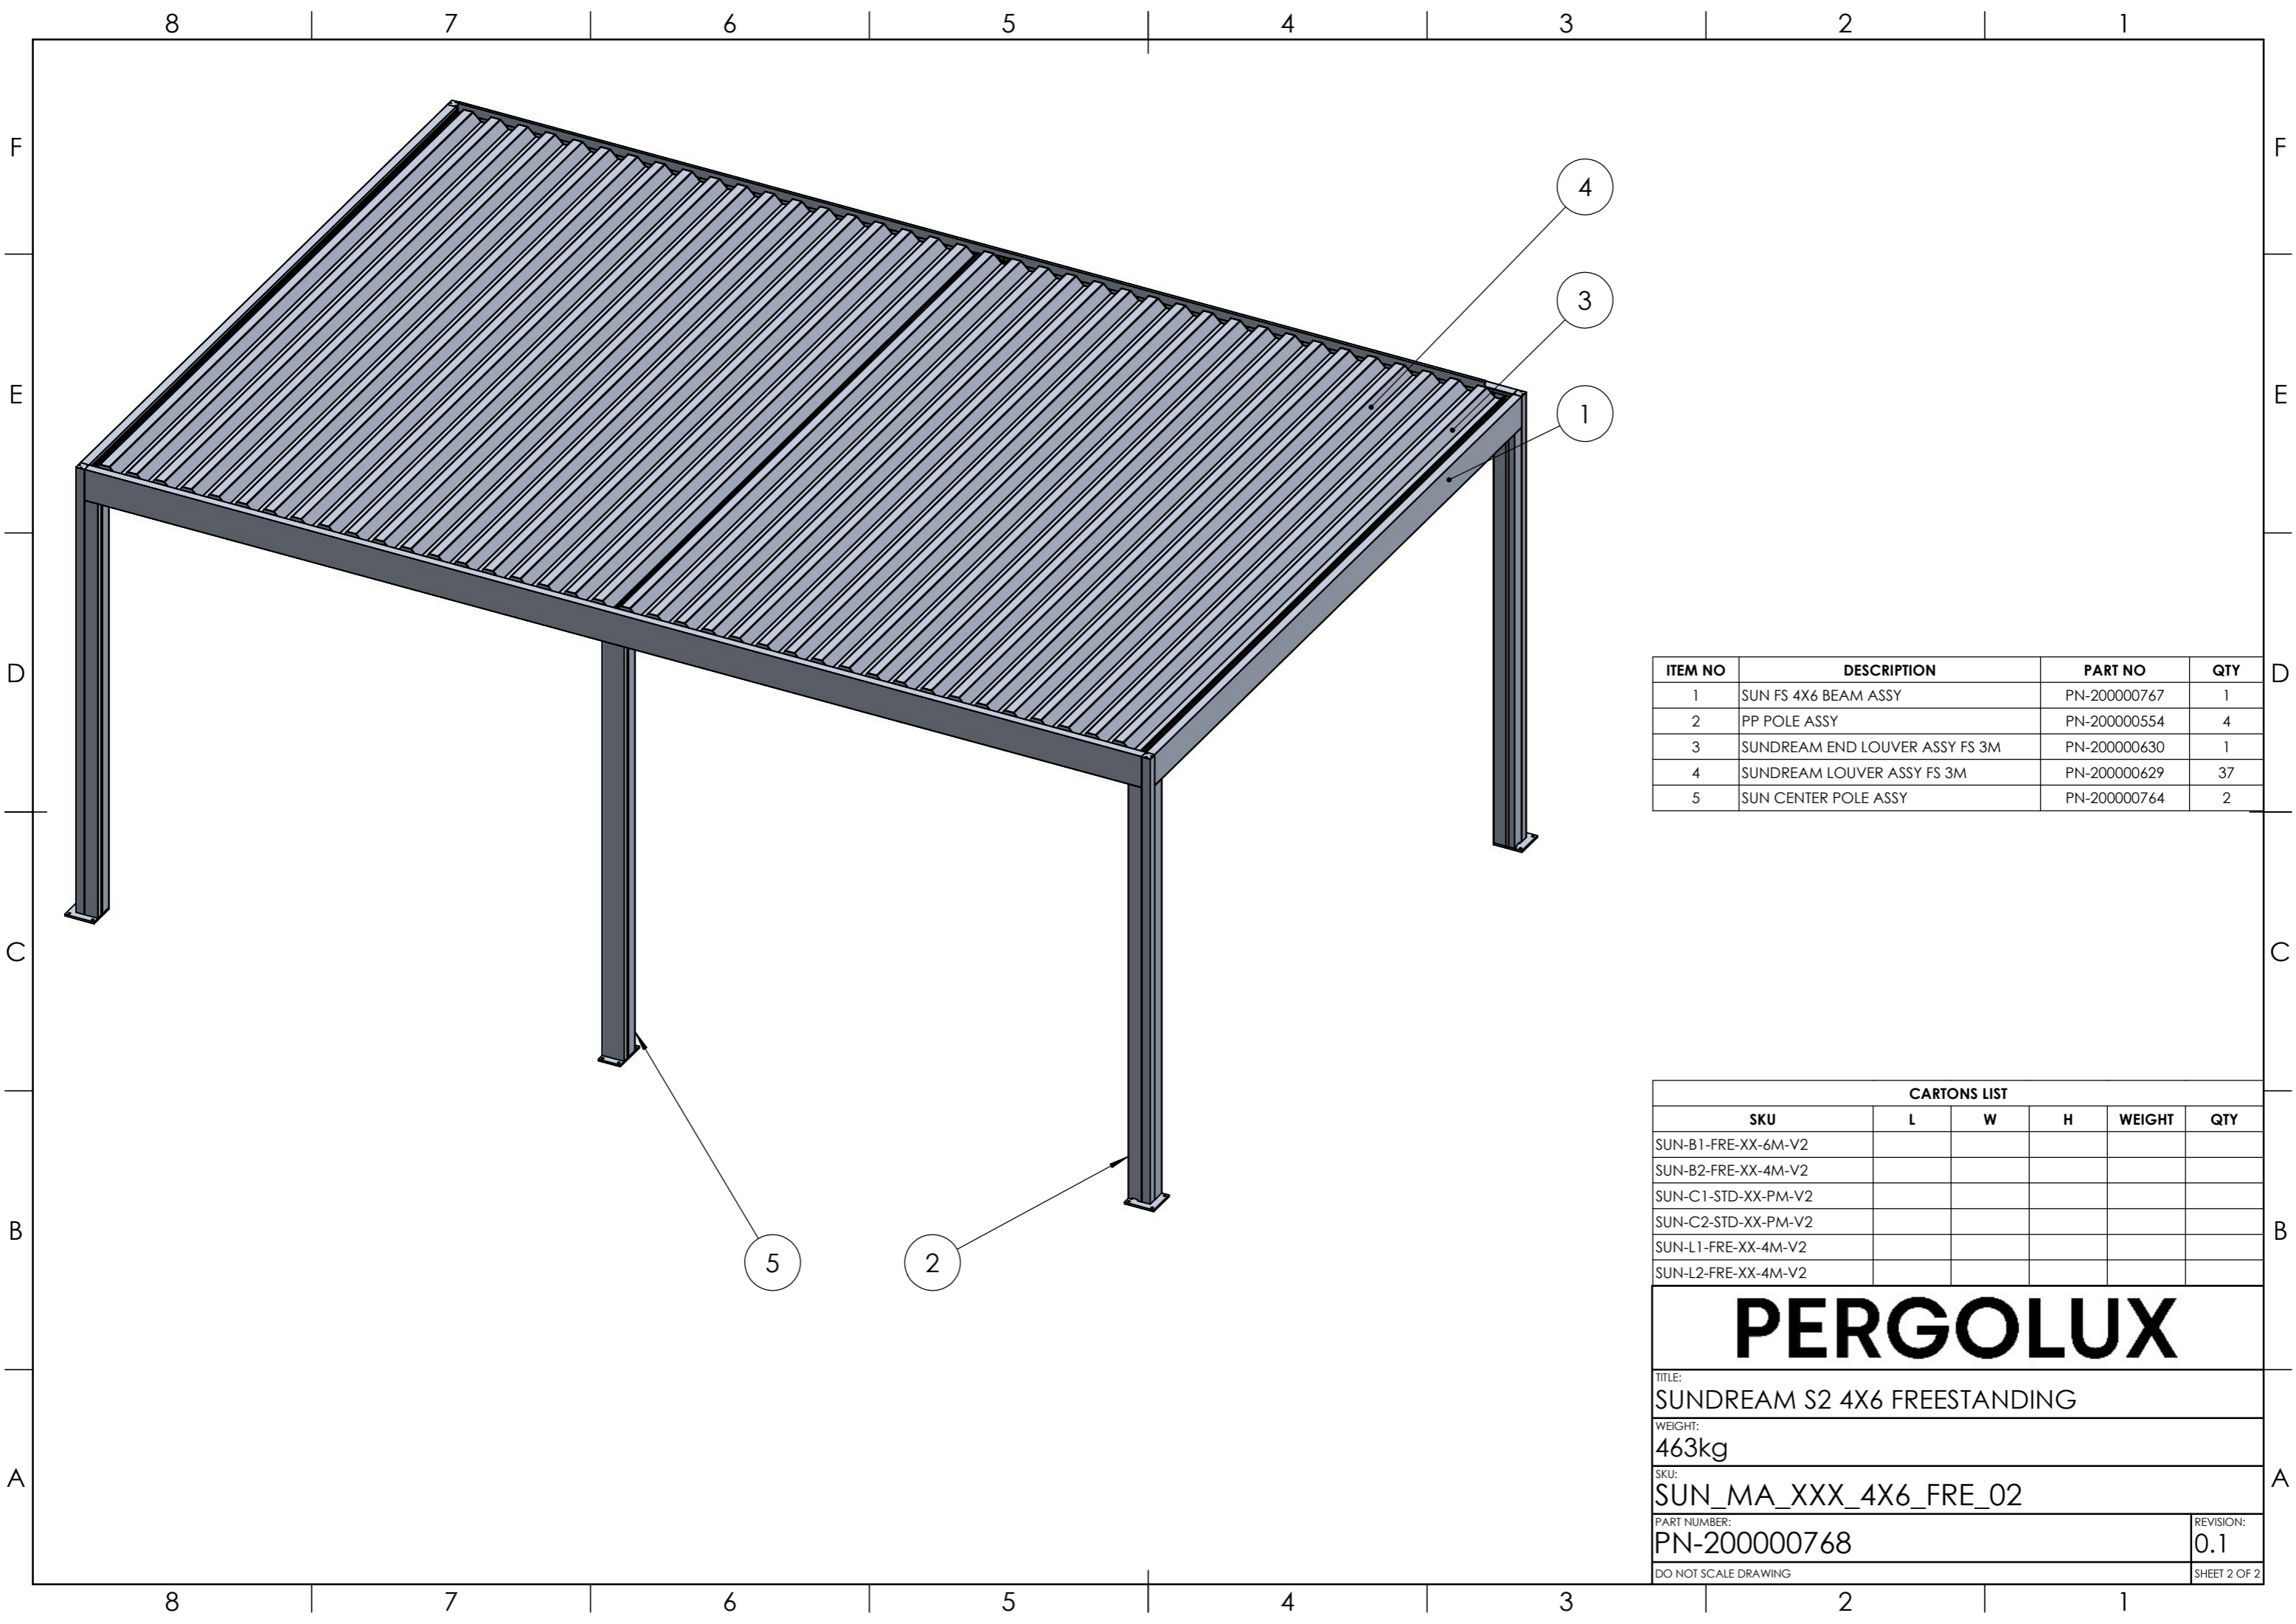

LOUVER
DRAIN
SLOPE

PERGOLUX	
TITLE: SUNDREAM S2 4X6 FREESTANDING	
WEIGHT: 463kg	
SKU: SUN_MA_XXX_4X6_FRE_02	
PART NUMBER: PN-200000768	REVISION 0.1
DO NOT SCALE DRAWING	ALL DIMENSIONS ARE IN MILLIMETERS
	SHEET 1 OF 2