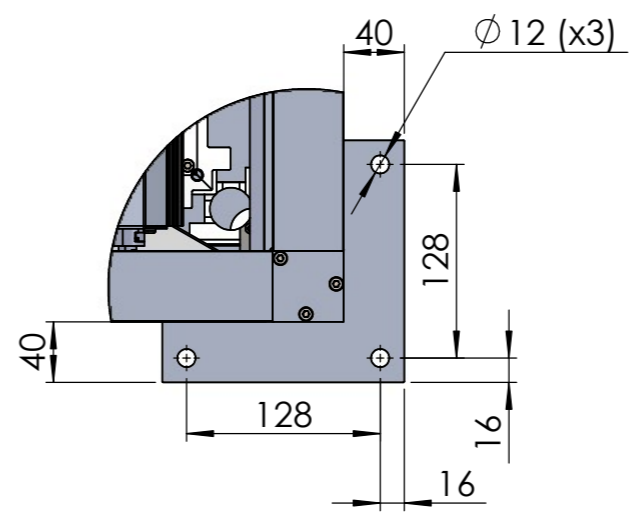

8 7 6 5 4 3 2 1

F
E
D
C
B
A

PERGOLUX

TITLE: SUNDREAM S2 4X4 WALLFIX	
WEIGHT: 291kg	
SKU: SUN_MA_XXX_4X4_WAL_02	
PART NUMBER: PN-200000613	REVISION V2.1
DO NOT SCALE DRAWING	ALL DIMENSIONS ARE IN MILLIMETERS
SHEET 1 OF 2	

8 7 6 5 4 3 2 1