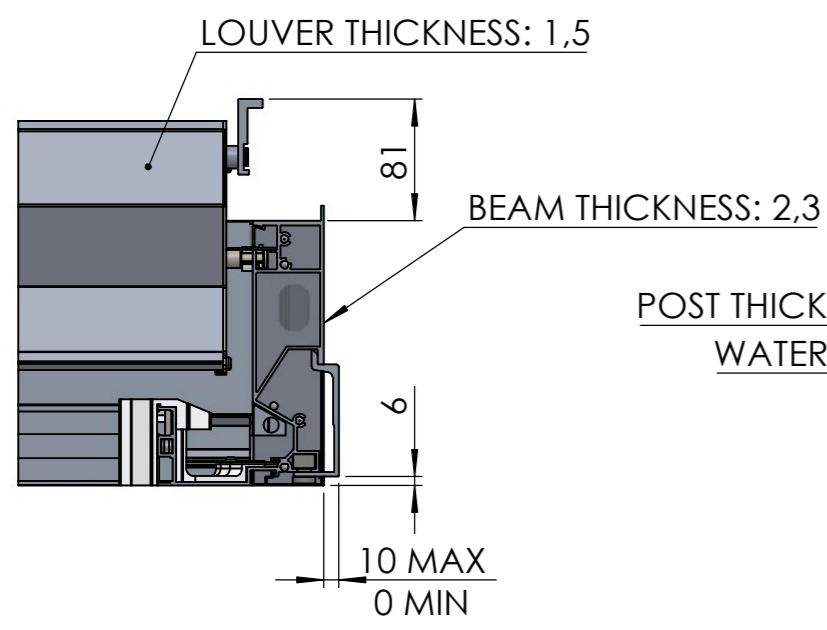

PERGOLUX

TITLE:
SUNDREAM S2 3X5 FREESTANDING

WEIGHT:
306kg

SKU:
SUN_MA_XXX_3X5_FRE_02

PART NUMBER: PN-200000639	REVISION: V2.1
------------------------------	-------------------

DO NOT SCALE DRAWING SHEET 2 OF 2