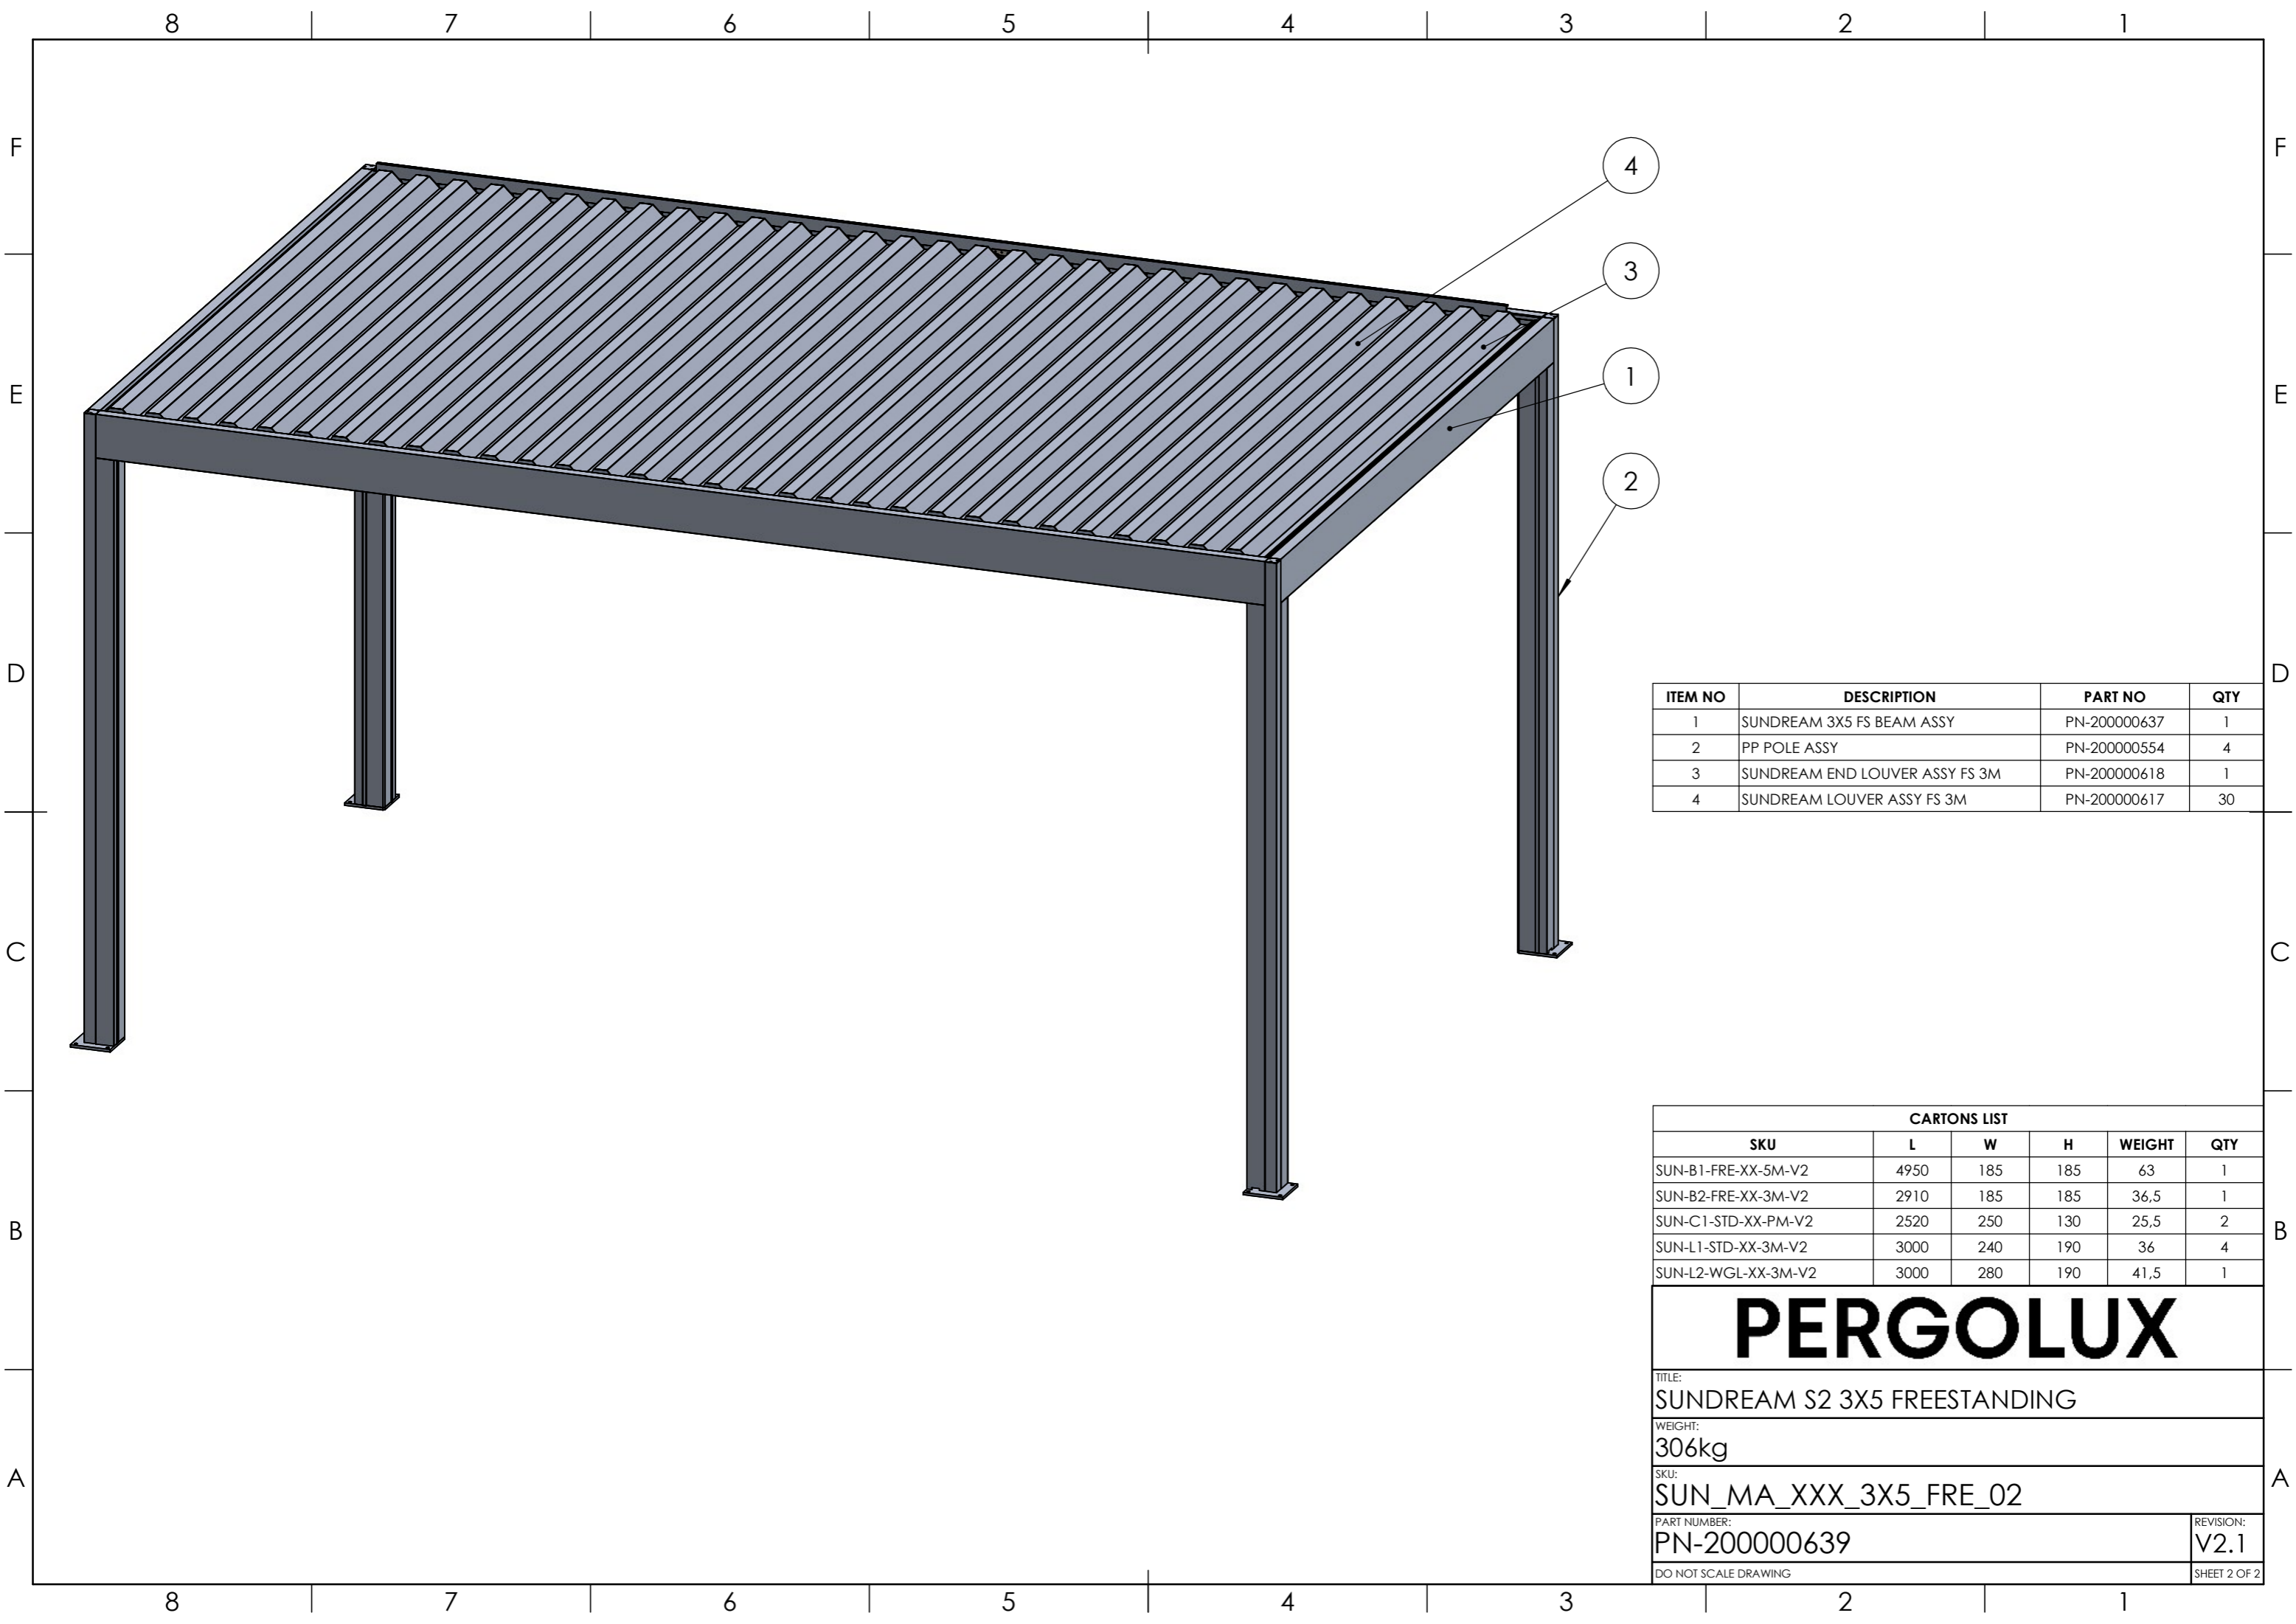

PERGOLUX

TITLE:
SUNDREAM S2 3X4 WALLFIX

WEIGHT:
232kg

SKU:
SUN_MA_XXX_3X4_WAL_02

PART NUMBER: PN-200000550	REVISION V2.1
------------------------------	------------------

DO NOT SCALE DRAWING SHEET 2 OF 2

DETAIL A
OPEN POSITION

DETAIL B

DETAIL C

PERGOLUX	
TITLE: SUNDREAM S2 3X5 FREESTANDING	
WEIGHT: 306kg	
SKU: SUN_MA_XXX_3X5_FRE_02	
PART NUMBER: PN-200000639	REVISION V2.1
DO NOT SCALE DRAWING	ALL DIMENSIONS ARE IN MILLIMETERS
SHEET 1 OF 2	