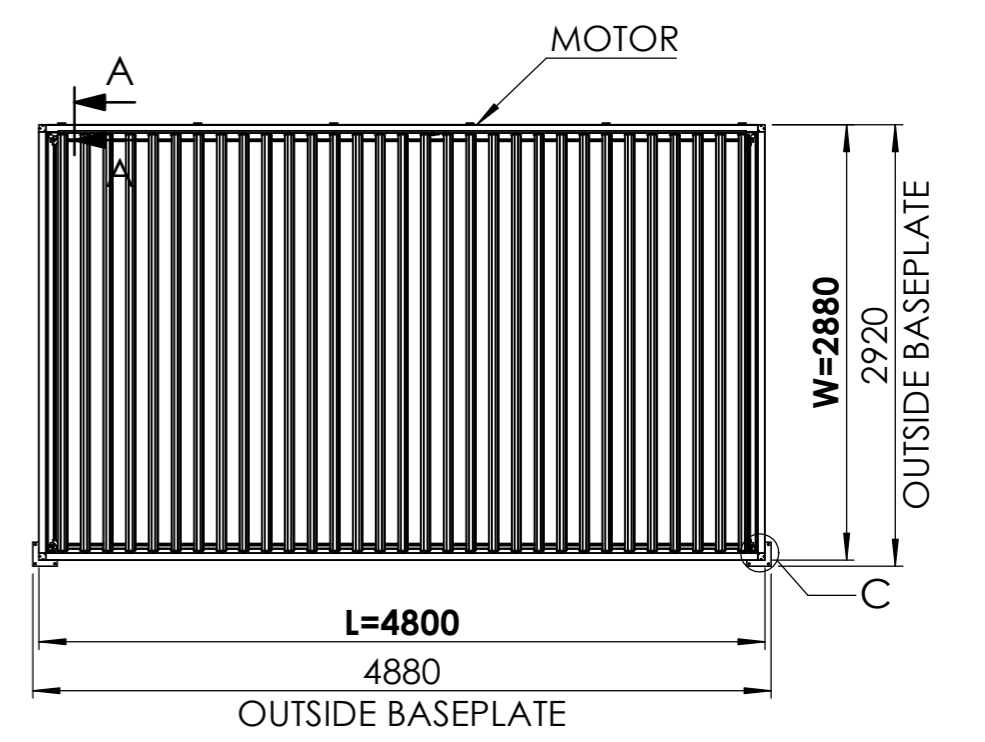

PERGOLUX

TITLE:
SUNDREAM S2 3X5 FREESTANDING

WEIGHT:
306kg

SKU:
SUN_MA_XXX_3X5_FRE_02

PART NUMBER: PN-200000639	REVISION: V2.1
------------------------------	-------------------

DO NOT SCALE DRAWING SHEET 2 OF 2