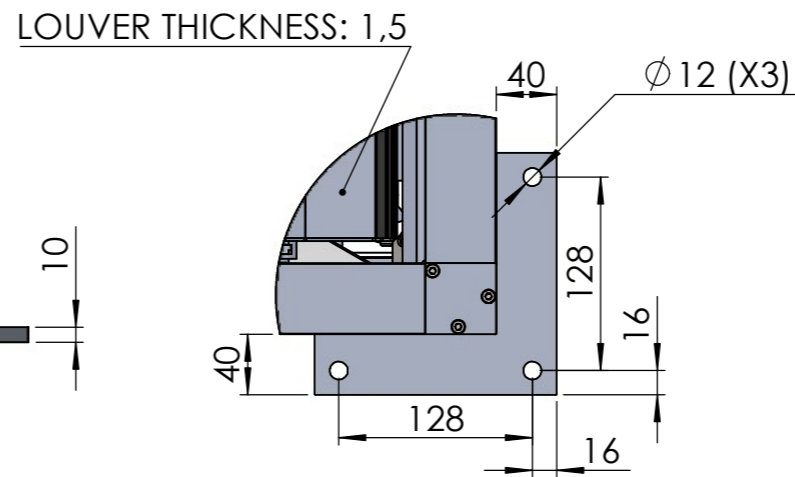

DETAIL C

PERGOLUX	
TITLE: SUNDREAM S2 3X5 FREESTANDING	
WEIGHT: 306kg	
SKU: SUN_MA_XXX_3X5_FRE_02	
PART NUMBER: PN-200000639	REVISION V2.1
DO NOT SCALE DRAWING	ALL DIMENSIONS ARE IN MILLIMETERS
SHEET 1 OF 2