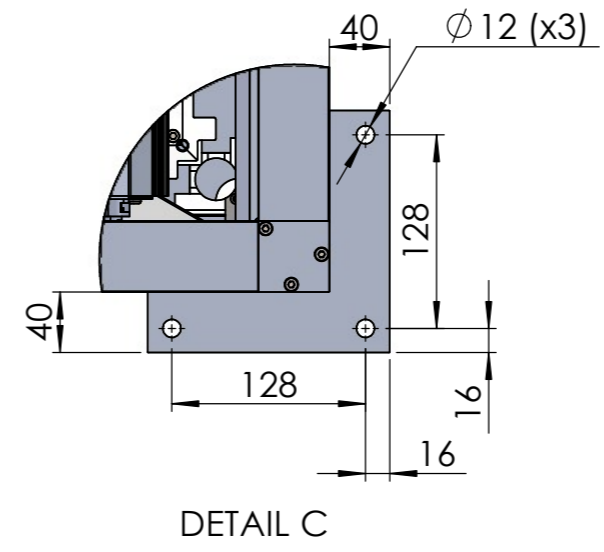

PERGOLUX

TITLE:
SUNDREAM S2 4X5 FREESTANDING

WEIGHT:
374kg

SKU:
SUN_MA_XXX_4X5_FRE_02

PART NUMBER: PN-200000644	REVISION: V2.1
------------------------------	-------------------

DO NOT SCALE DRAWING SHEET 2 OF 2