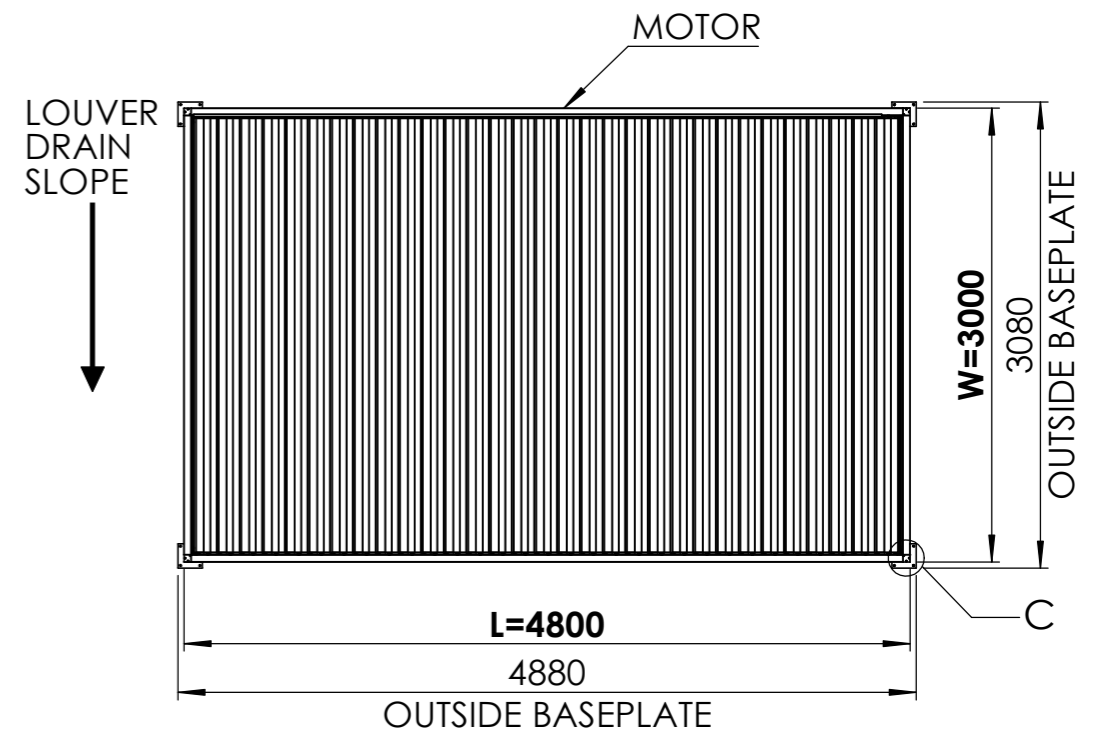

PERGOLUX

TITLE:
SUNDREAM S2 3X4 WALLFIX

WEIGHT:
232kg

SKU:
SUN_MA_XXX_3X4_WAL_02

PART NUMBER: PN-200000550	REVISION V2.1
------------------------------	------------------

DO NOT SCALE DRAWING SHEET 2 OF 2

DETAIL A
OPEN POSITION