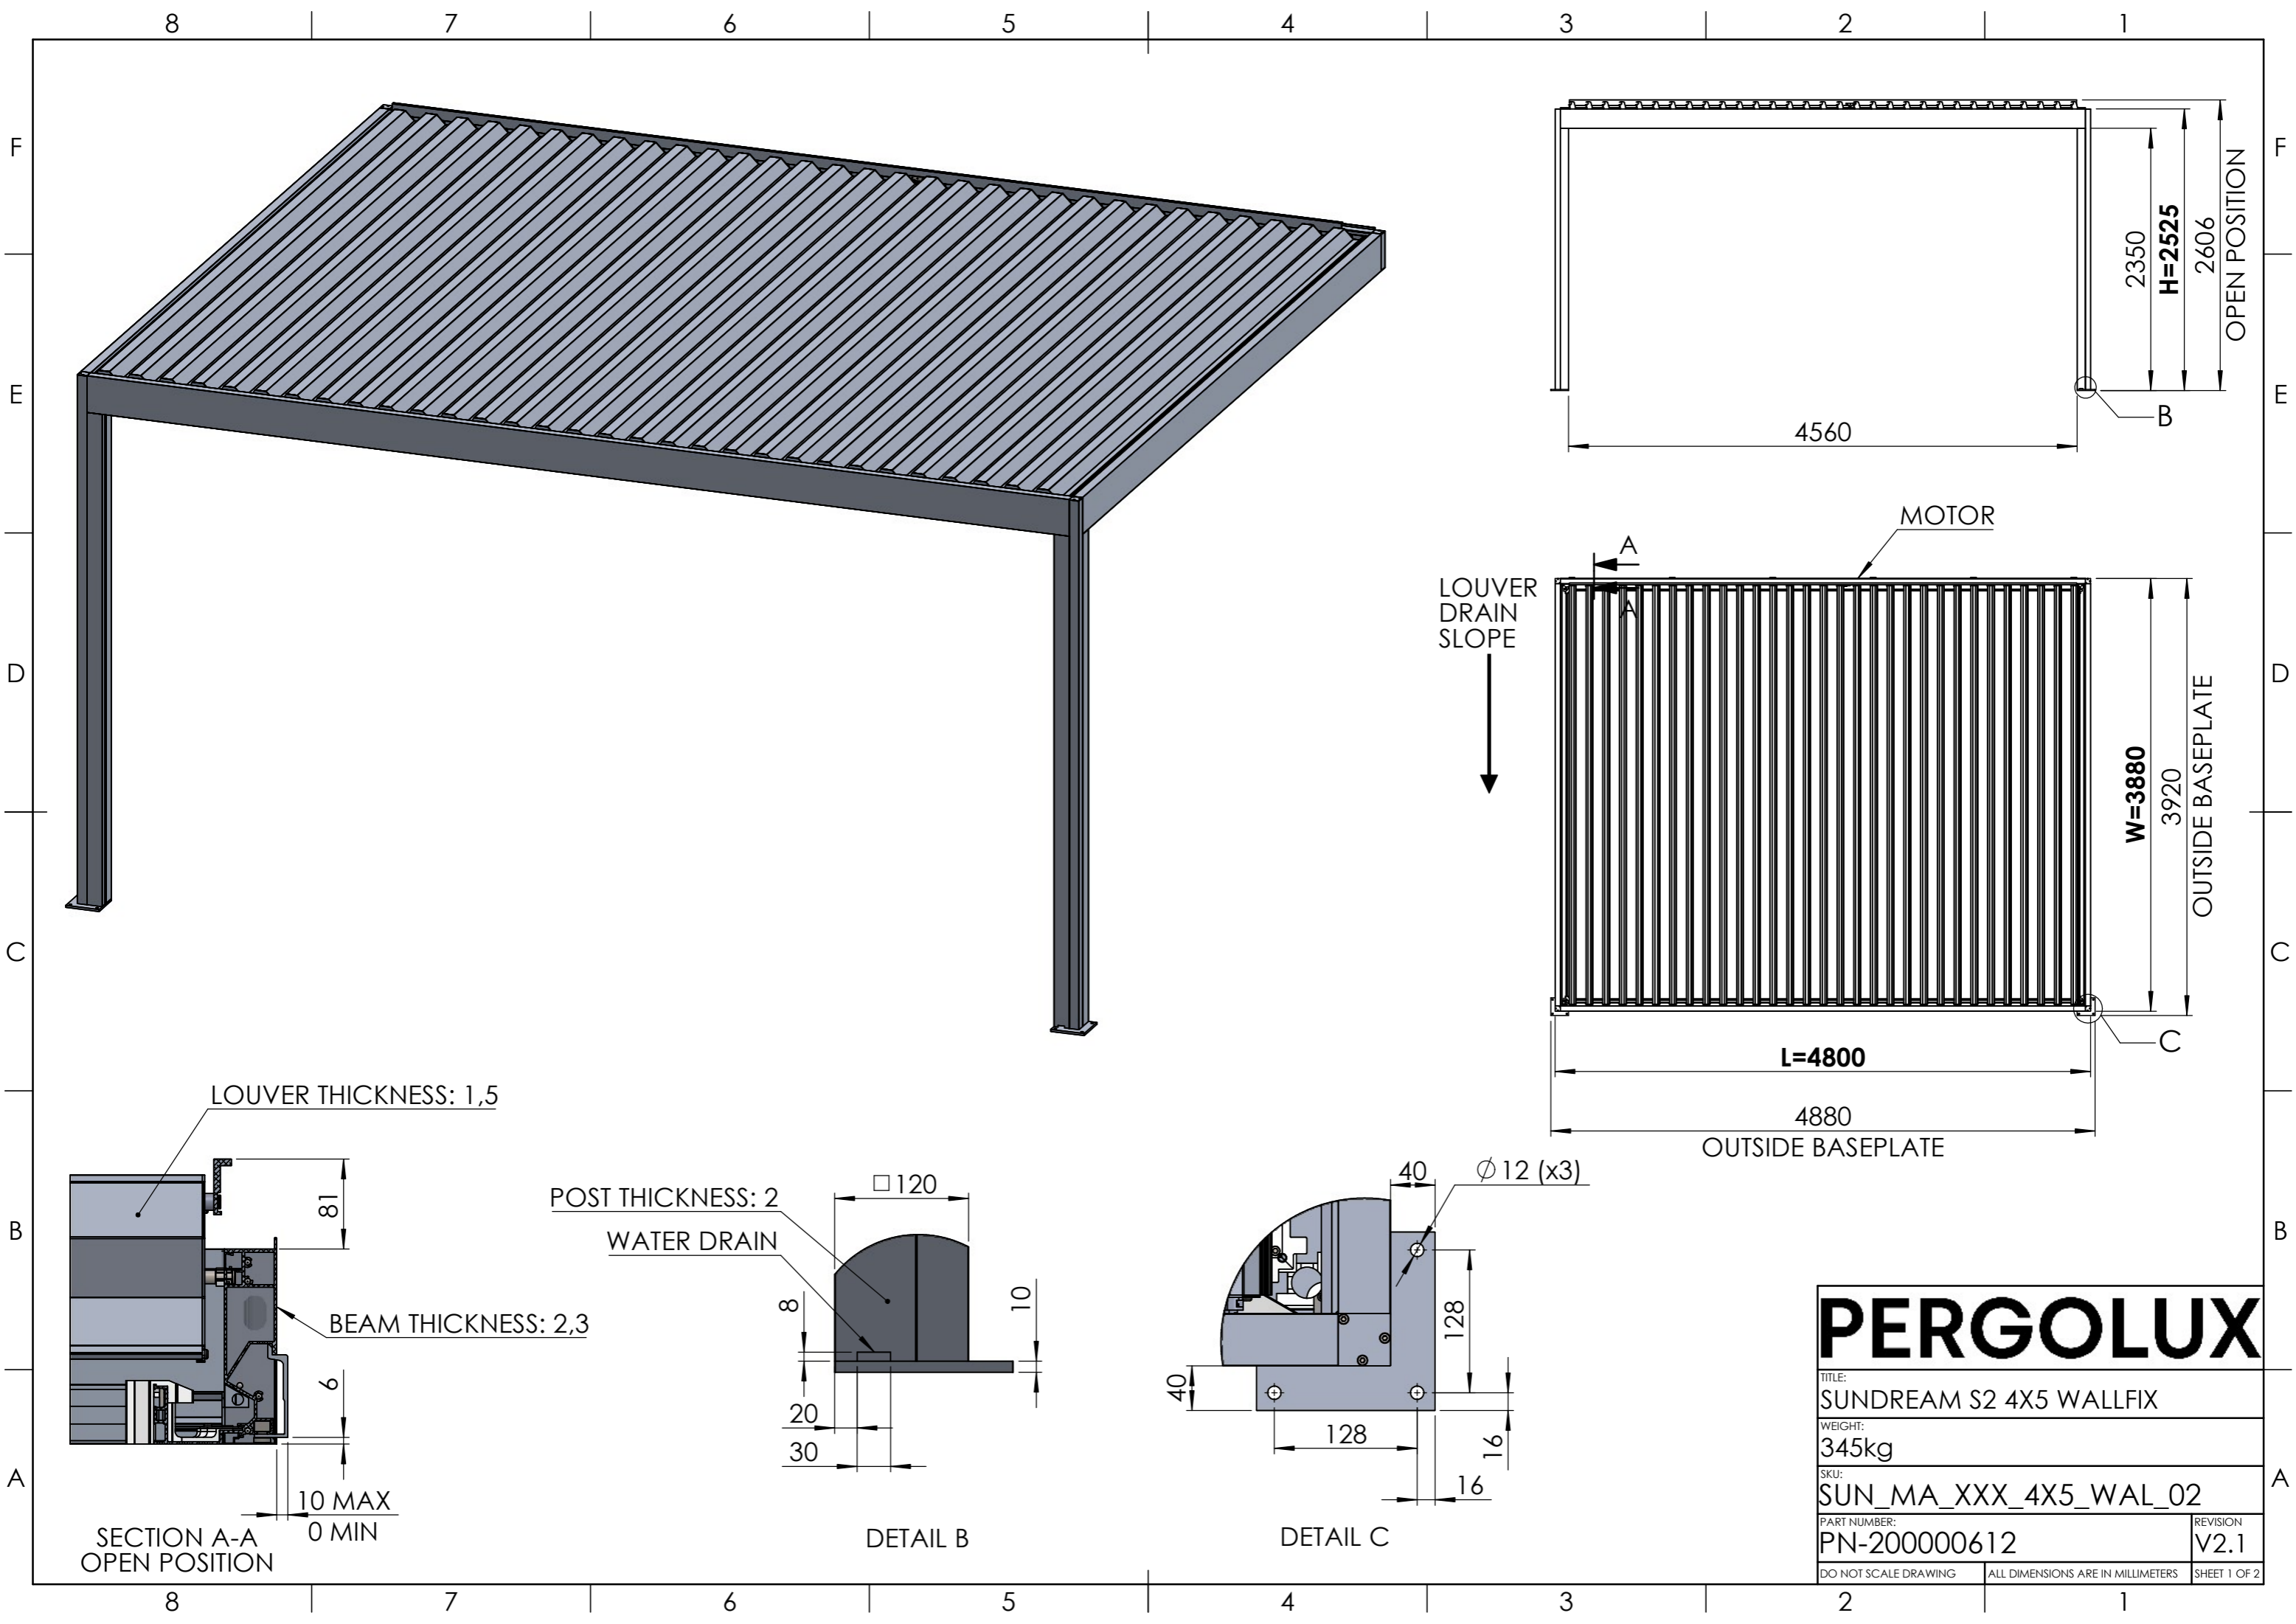

PERGOLUX

TITLE:
SUNDREAM S2 4X5 FREESTANDING

WEIGHT:
374kg

SKU:
SUN_MA_XXX_4X5_FRE_02

PART NUMBER: PN-200000644	REVISION: V2.1
------------------------------	-------------------

DO NOT SCALE DRAWING SHEET 2 OF 2