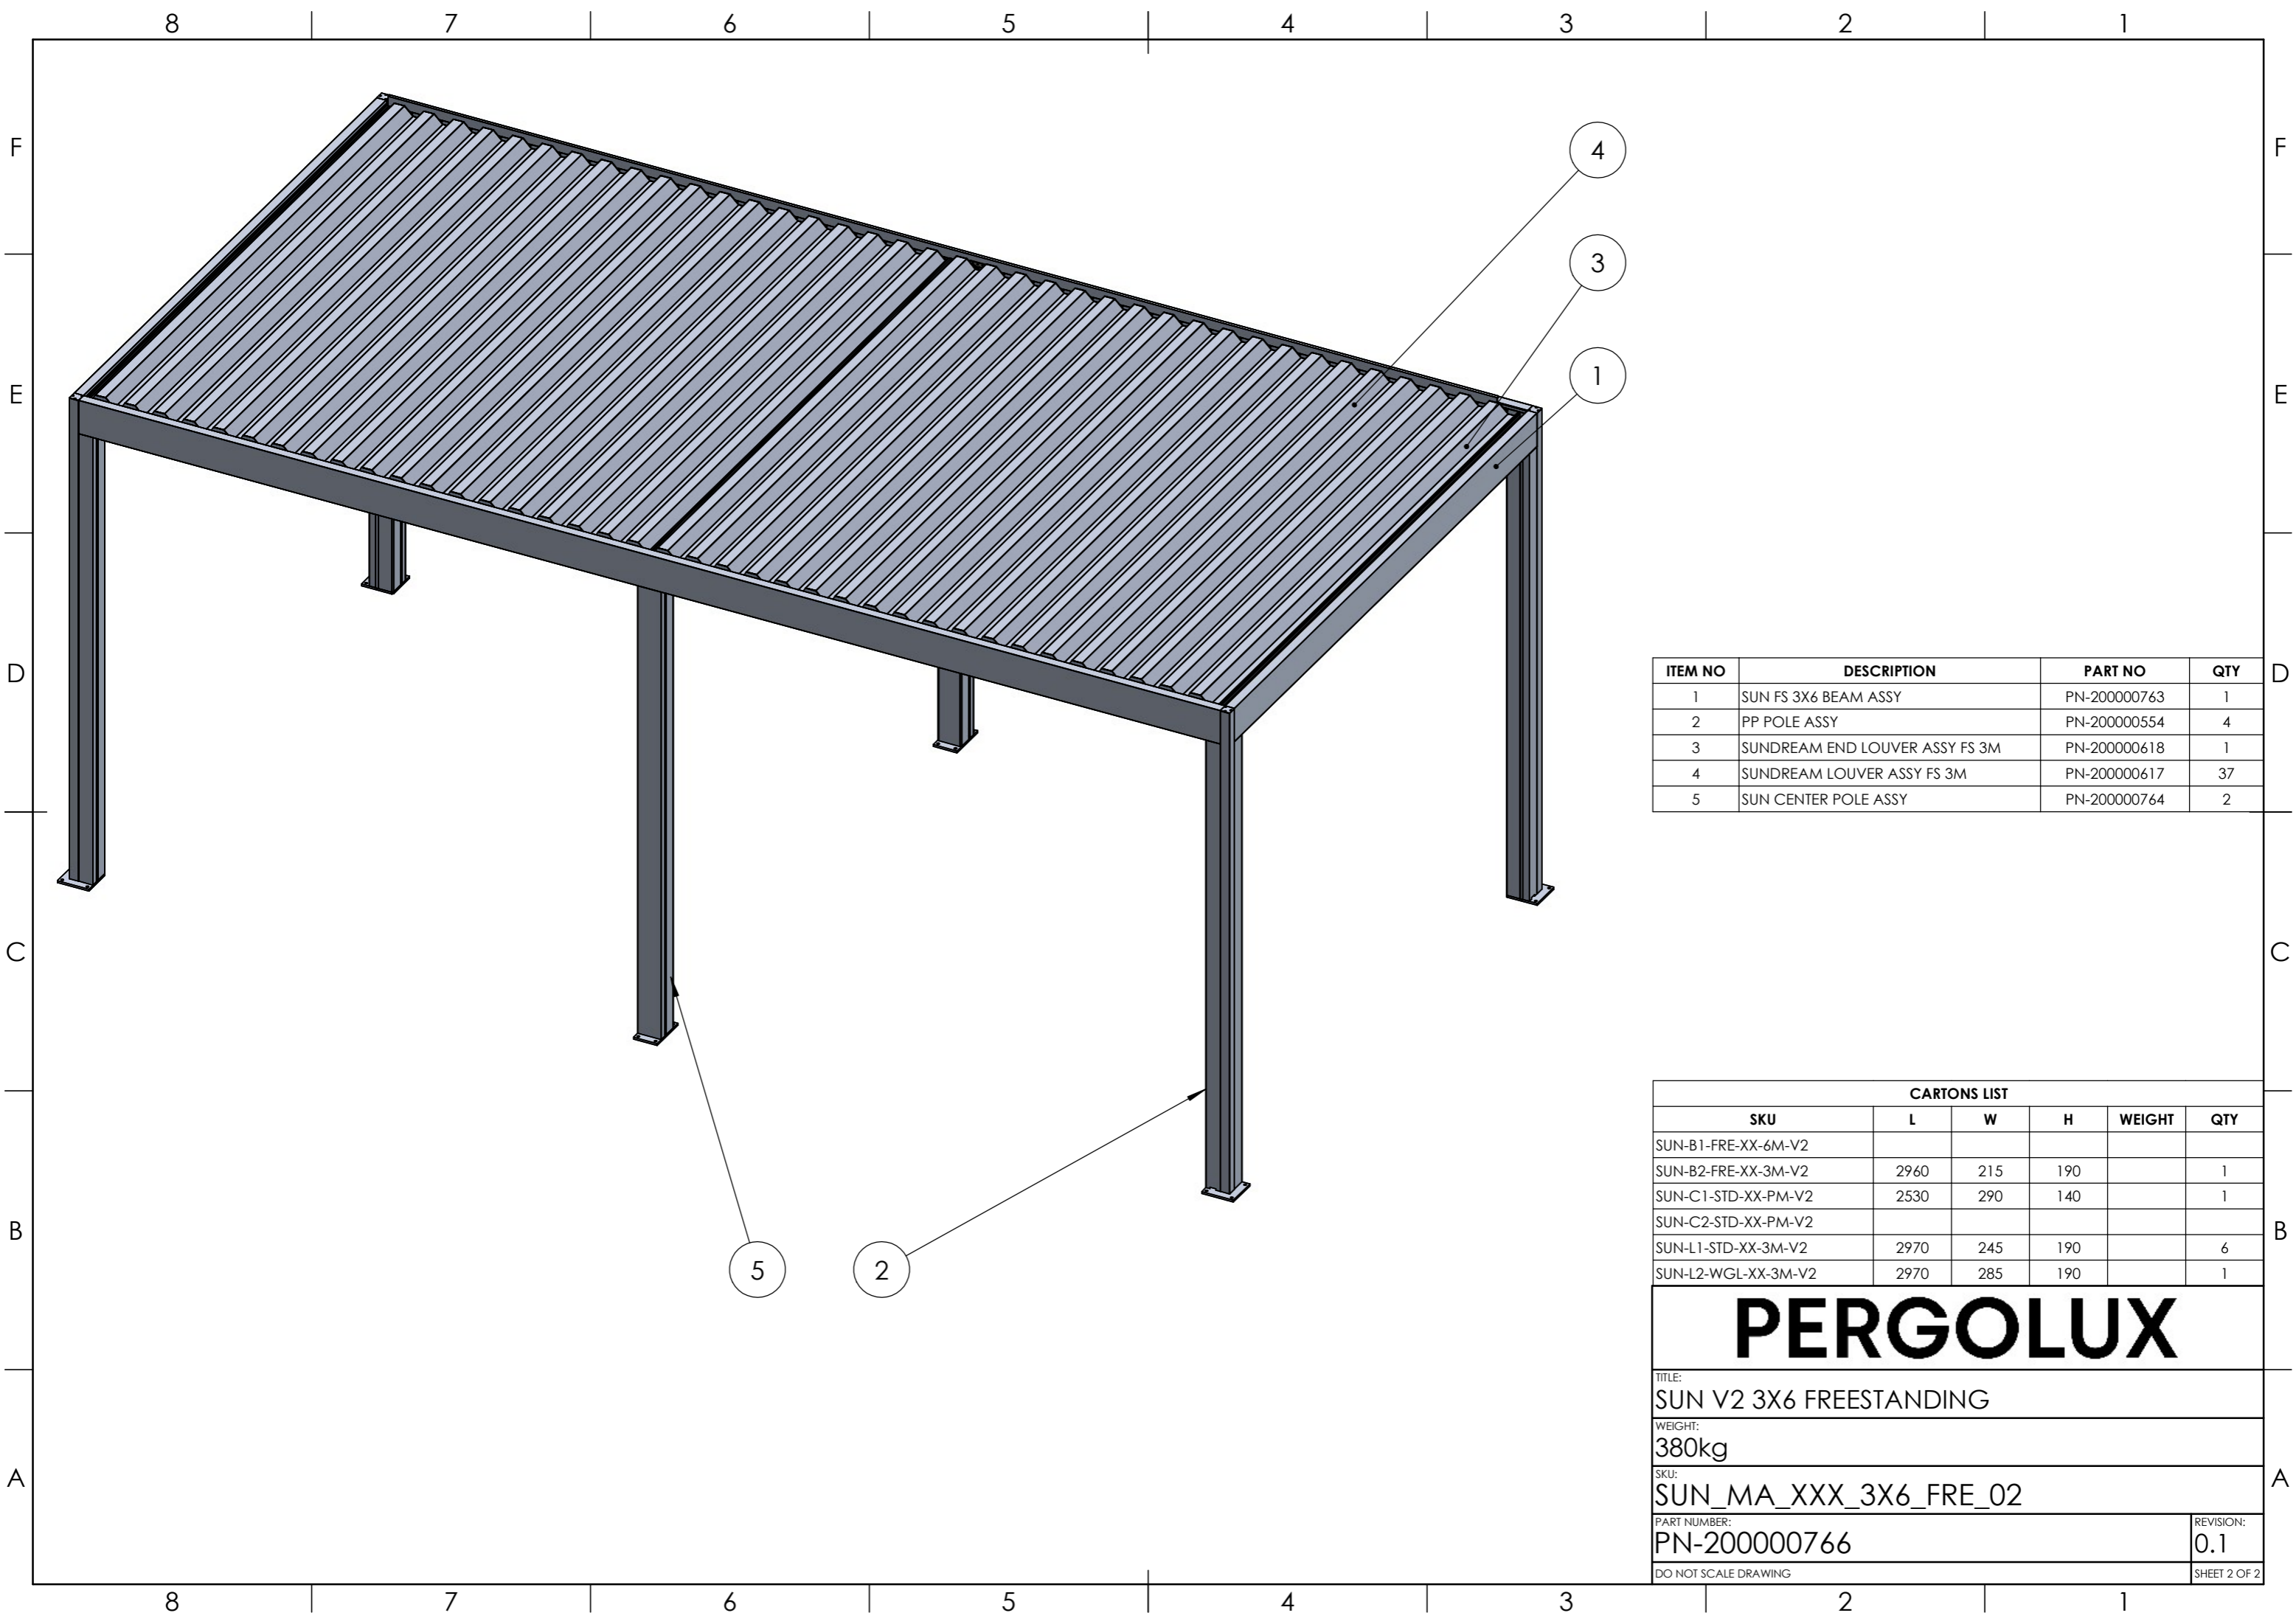

TITLE:
SUN V2 3X6 FREESTANDING

WEIGHT:
380kg

SKU:
SUN_MA_XXX_3X6_FRE_02

PART NUMBER:
PN-200000766

REVISION:
0.1

DO NOT SCALE DRAWING ALL DIMENSIONS ARE IN MILLIMETERS SHEET 1 OF 2

ITEM NO	DESCRIPTION	PART NO	QTY
1	SUN FS 3X6 BEAM ASSY	PN-200000763	1
2	PP POLE ASSY	PN-200000554	4
3	SUNDREAM END LOUVER ASSY FS 3M	PN-200000618	1
4	SUNDREAM LOUVER ASSY FS 3M	PN-200000617	37
5	SUN CENTER POLE ASSY	PN-200000764	2