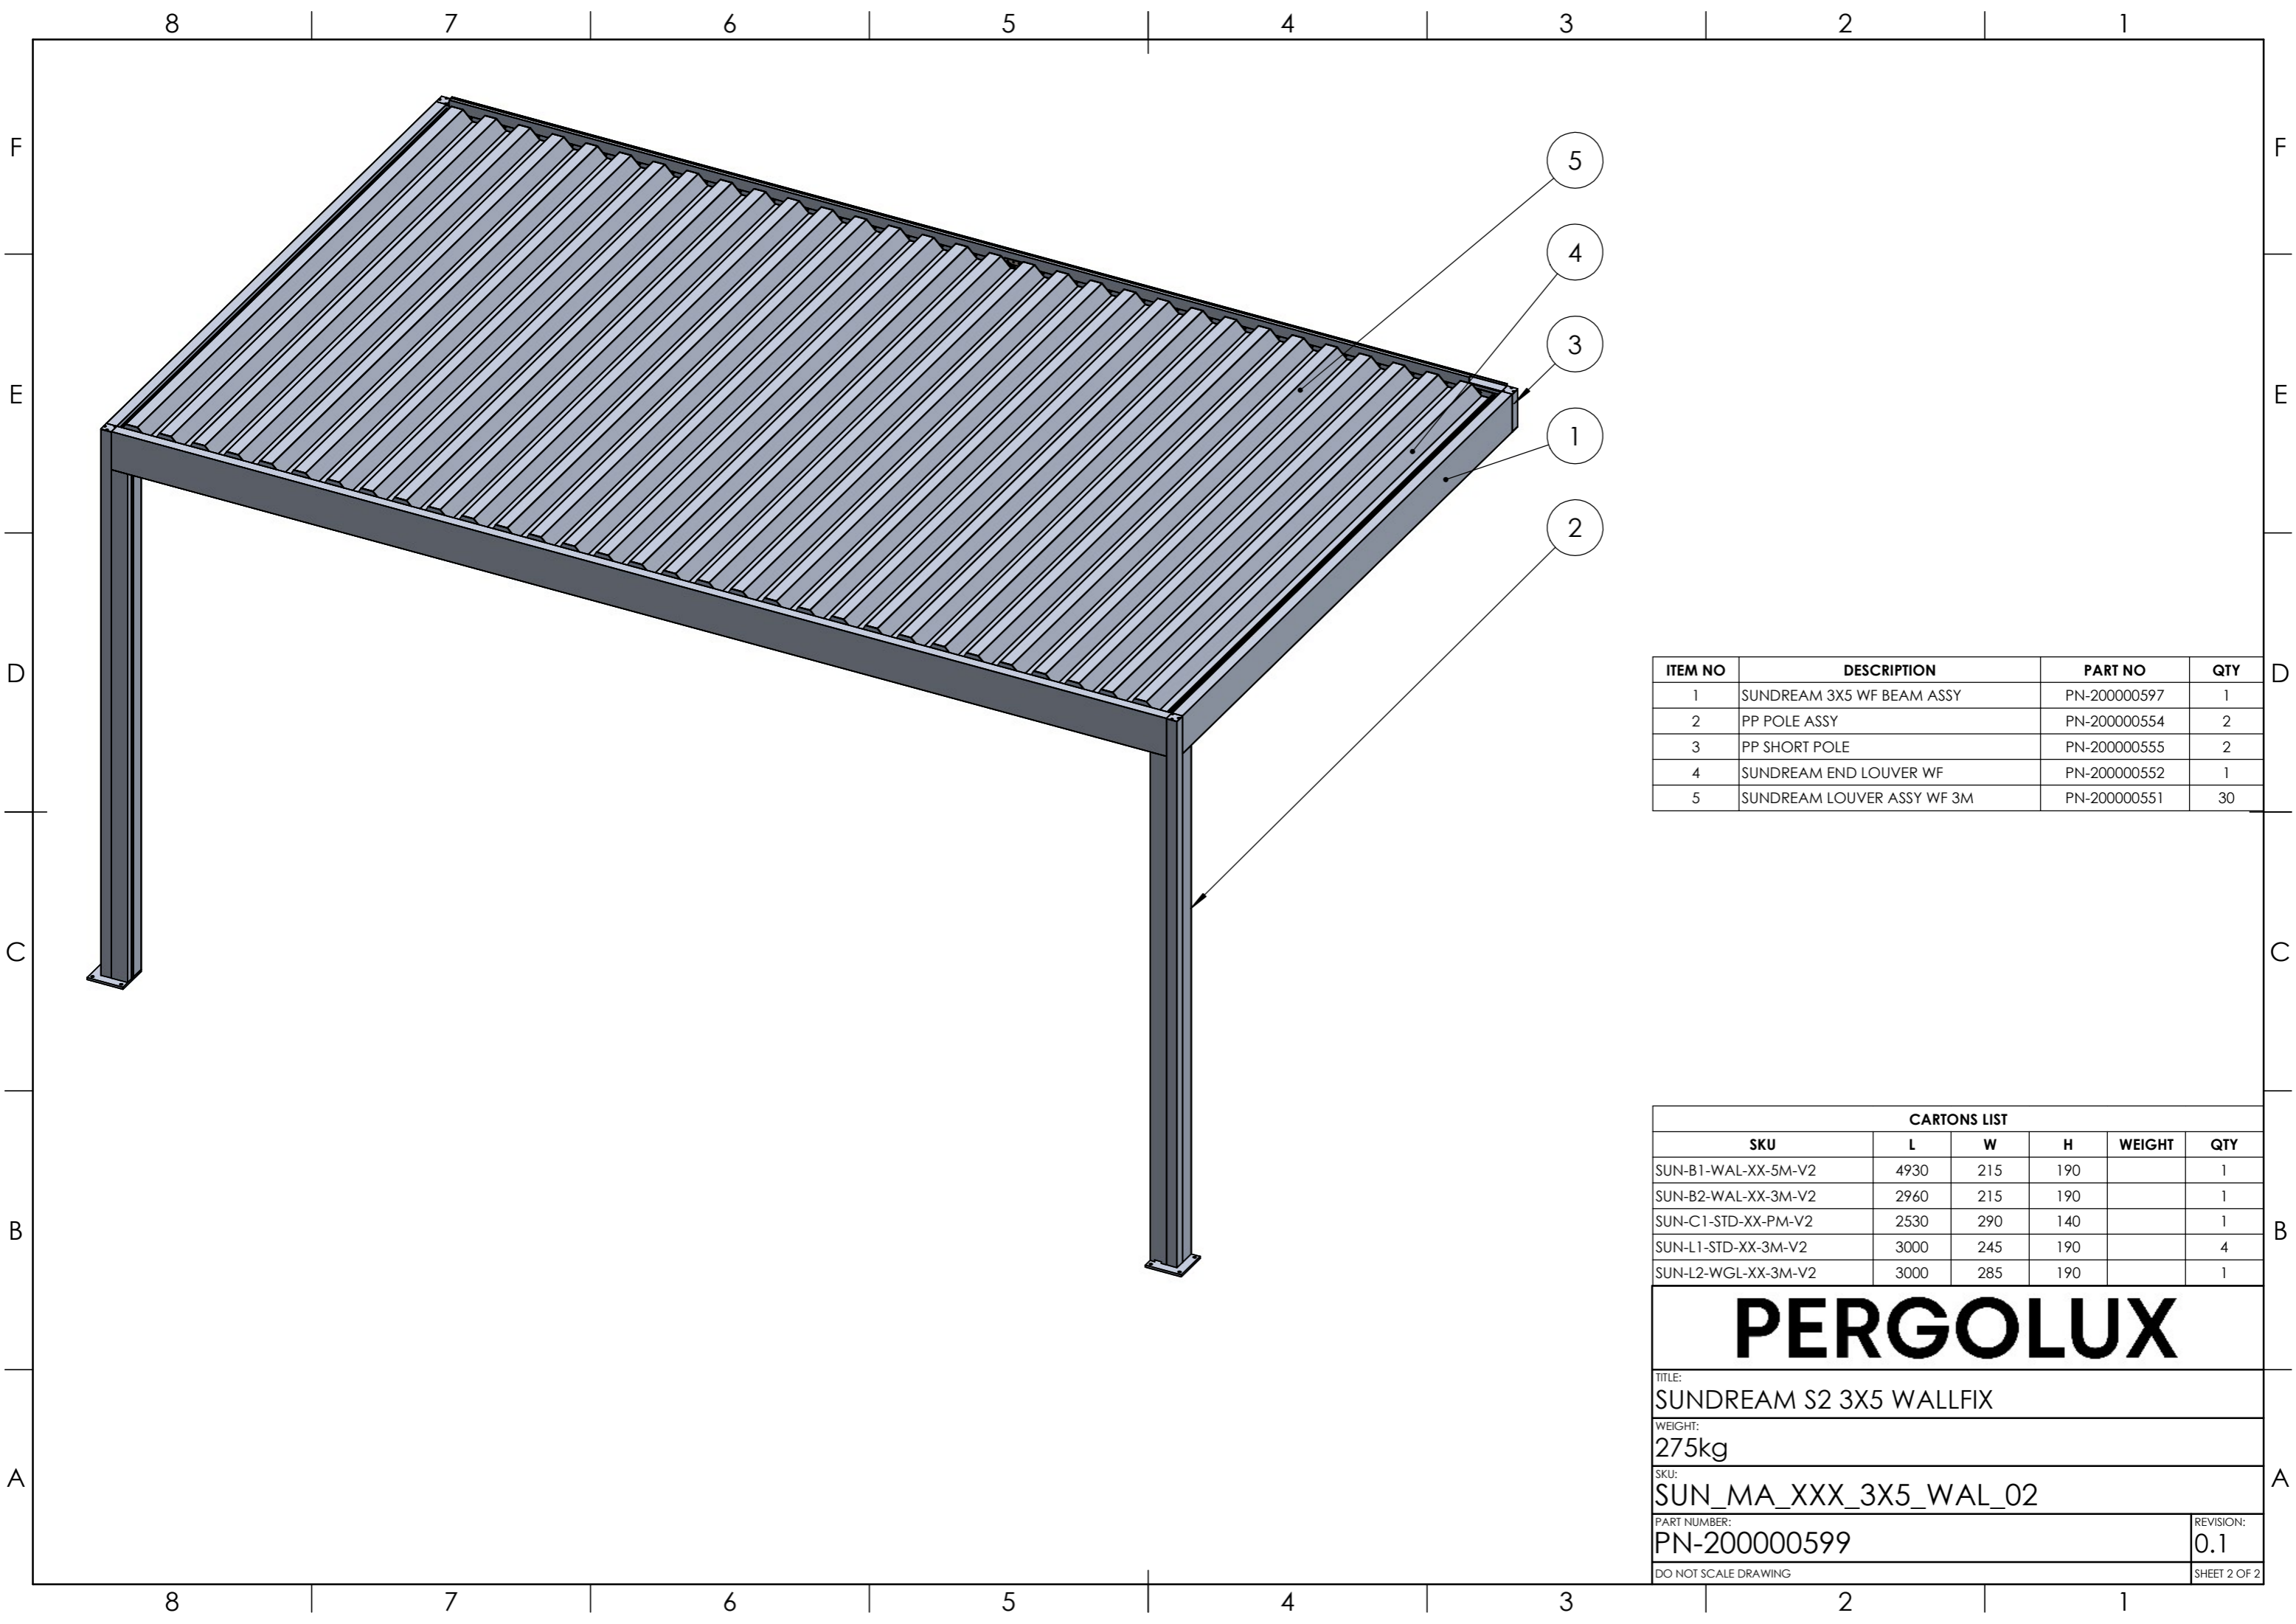

ITEM NO	DESCRIPTION	PART NO	QTY
1	SUNDREAM 3X5 WF BEAM ASSY	PN-200000597	1
2	PP POLE ASSY	PN-200000554	2
3	PP SHORT POLE	PN-200000555	2
4	SUNDREAM END LOUVER WF	PN-200000552	1
5	SUNDREAM LOUVER ASSY WF 3M	PN-200000551	30

CARTONS LIST					
SKU	L	W	H	WEIGHT	QTY
SUN-B1-WAL-XX-5M-V2	4930	215	190		1
SUN-B2-WAL-XX-3M-V2	2960	215	190		1
SUN-C1-STD-XX-PM-V2	2530	290	140		1
SUN-L1-STD-XX-3M-V2	3000	245	190		4
SUN-L2-WGL-XX-3M-V2	3000	285	190		1

PERGOLUX

TITLE:
SUNDREAM S2 3X5 WALLFIX

WEIGHT:
275kg

SKU:
SUN_MA_XXX_3X5_WAL_02

PART NUMBER: PN-200000599	REVISION: 0.1

DO NOT SCALE DRAWING SHEET 2 OF 2