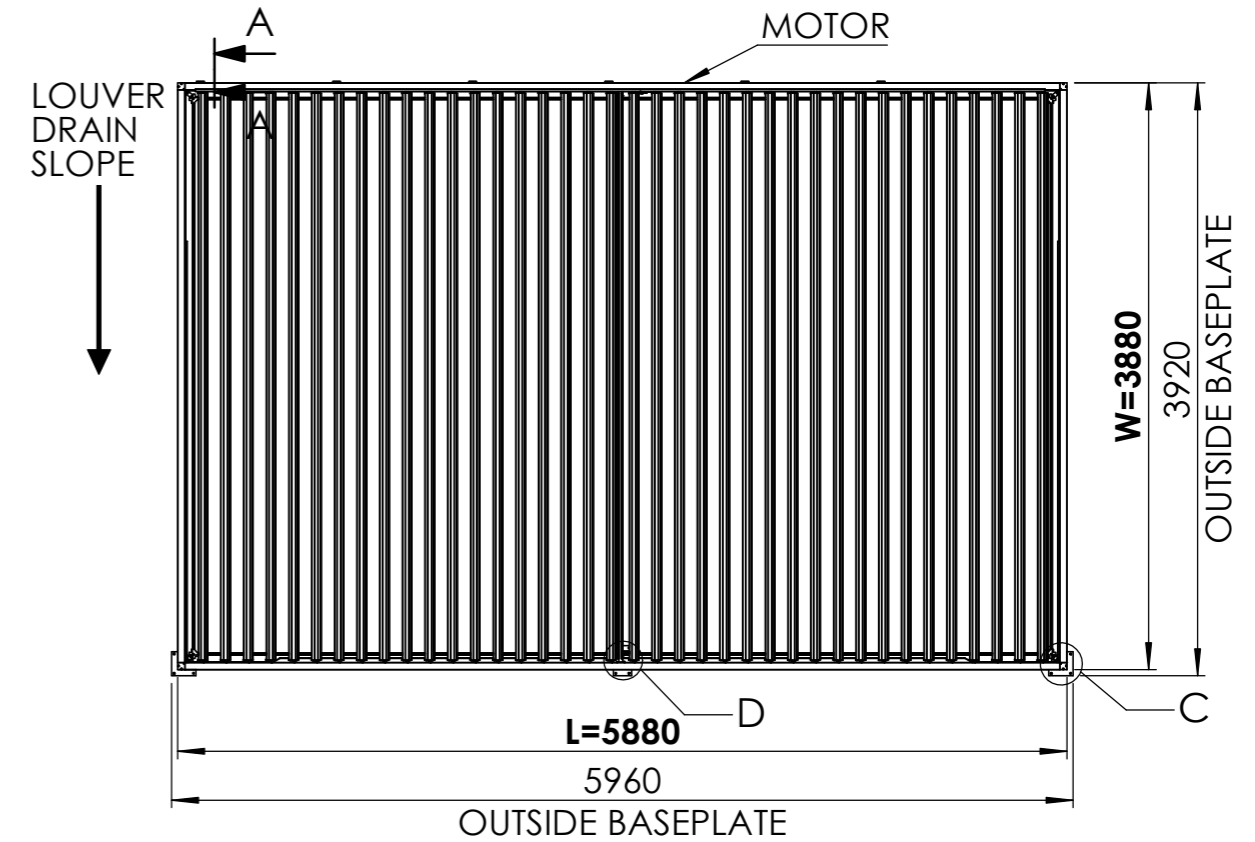

CARTONS LIST					
SKU	L	W	H	WEIGHT	QTY
SUN-B1-FRE-XX-6M-V2					
SUN-B2-FRE-XX-4M-V2					
SUN-C1-STD-XX-PM-V2					
SUN-C2-STD-XX-PM-V2					
SUN-L1-FRE-XX-4M-V2					
SUN-L2-FRE-XX-4M-V2					

PERGOLUX

TITLE:
SUNDREAM S2 4X6 FREESTANDING

WEIGHT:
463kg

SKU:
SUN_MA_XXX_4X6_FRE_02

PART NUMBER: PN-200000768	REVISION: 0.1
------------------------------	------------------

DO NOT SCALE DRAWING SHEET 2 OF 2

LOUVER THICKNESS: 1,5

PERGOLUX

TITLE: SUNDREAM S2 4X6 WALLFIX	
WEIGHT: 423kg	
SKU: SUN_MA_XXX_4X6_WAL_02	
PART NUMBER: PN-200000775	REVISION: 0.1
DO NOT SCALE DRAWING	ALL DIMENSIONS ARE IN MILLIMETERS
SHEET 1 OF 2	