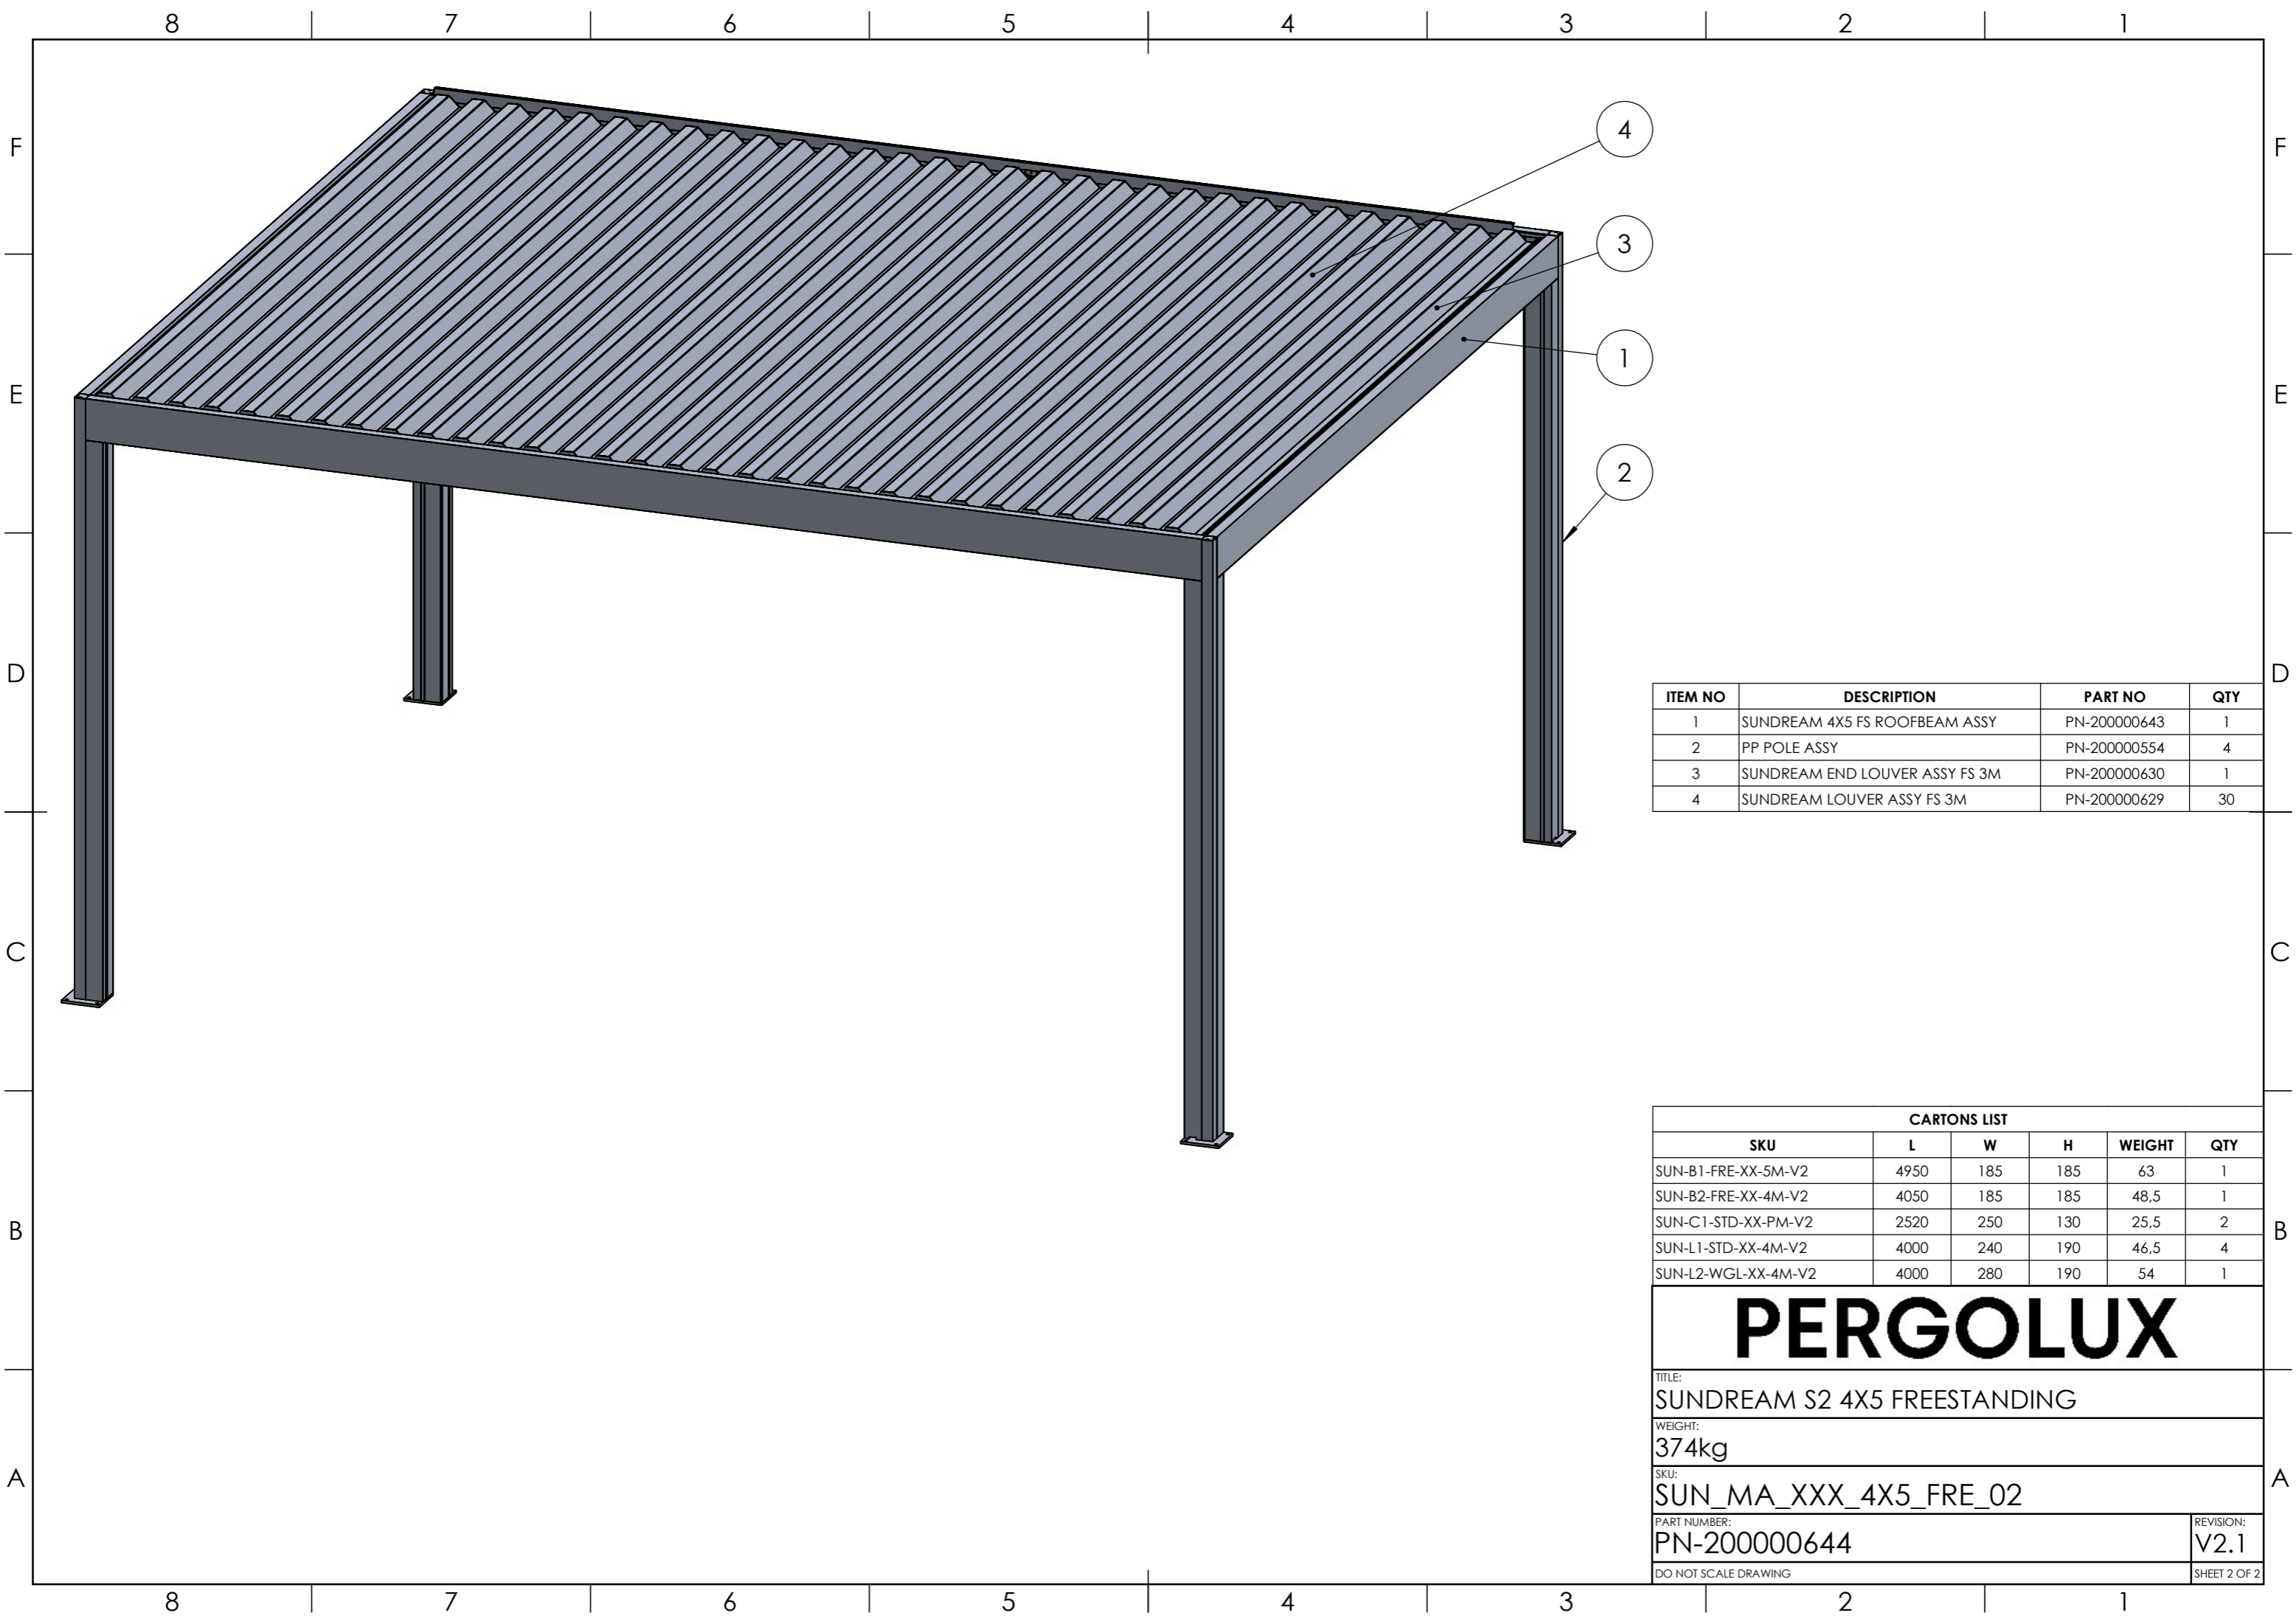

ITEM NO	DESCRIPTION	PART NO	QTY
1	SUNDREAM 4X5 FS ROOFBEAM ASSY	PN-200000643	1
2	PP POLE ASSY	PN-200000554	4
3	SUNDREAM END LOUVER ASSY FS 3M	PN-200000630	1
4	SUNDREAM LOUVER ASSY FS 3M	PN-200000629	30

CARTONS LIST					
SKU	L	W	H	WEIGHT	QTY
SUN-B1-FRE-XX-5M-V2	4950	185	185	63	1
SUN-B2-FRE-XX-4M-V2	4050	185	185	48,5	1
SUN-C1-STD-XX-PM-V2	2520	250	130	25,5	2
SUN-L1-STD-XX-4M-V2	4000	240	190	46,5	4
SUN-L2-WGL-XX-4M-V2	4000	280	190	54	1

PERGOLUX

TITLE:
SUNDREAM S2 4X5 FREESTANDING

WEIGHT:
374kg

SKU:
SUN_MA_XXX_4X5_FRE_02

PART NUMBER: PN-200000644	REVISION: V2.1

DO NOT SCALE DRAWING SHEET 2 OF 2