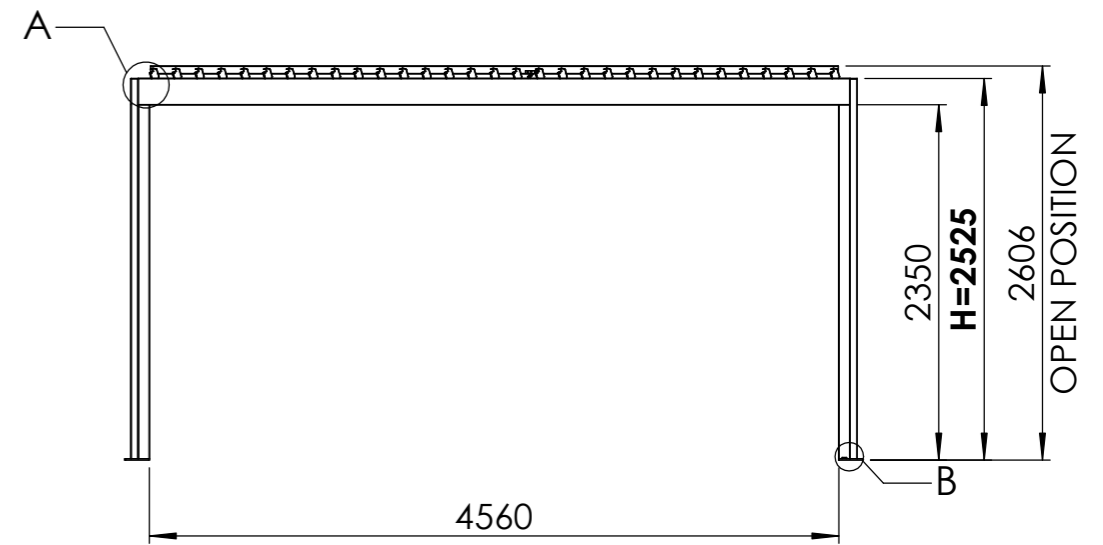

PERGOLUX

TITLE:
SUNDREAM S2 3X4 WALLFIX

WEIGHT:
232kg

SKU:
SUN_MA_XXX_3X4_WAL_02

PART NUMBER: PN-200000550	REVISION V2.1
------------------------------	------------------

DO NOT SCALE DRAWING SHEET 2 OF 2

DETAIL A
OPEN POSITION