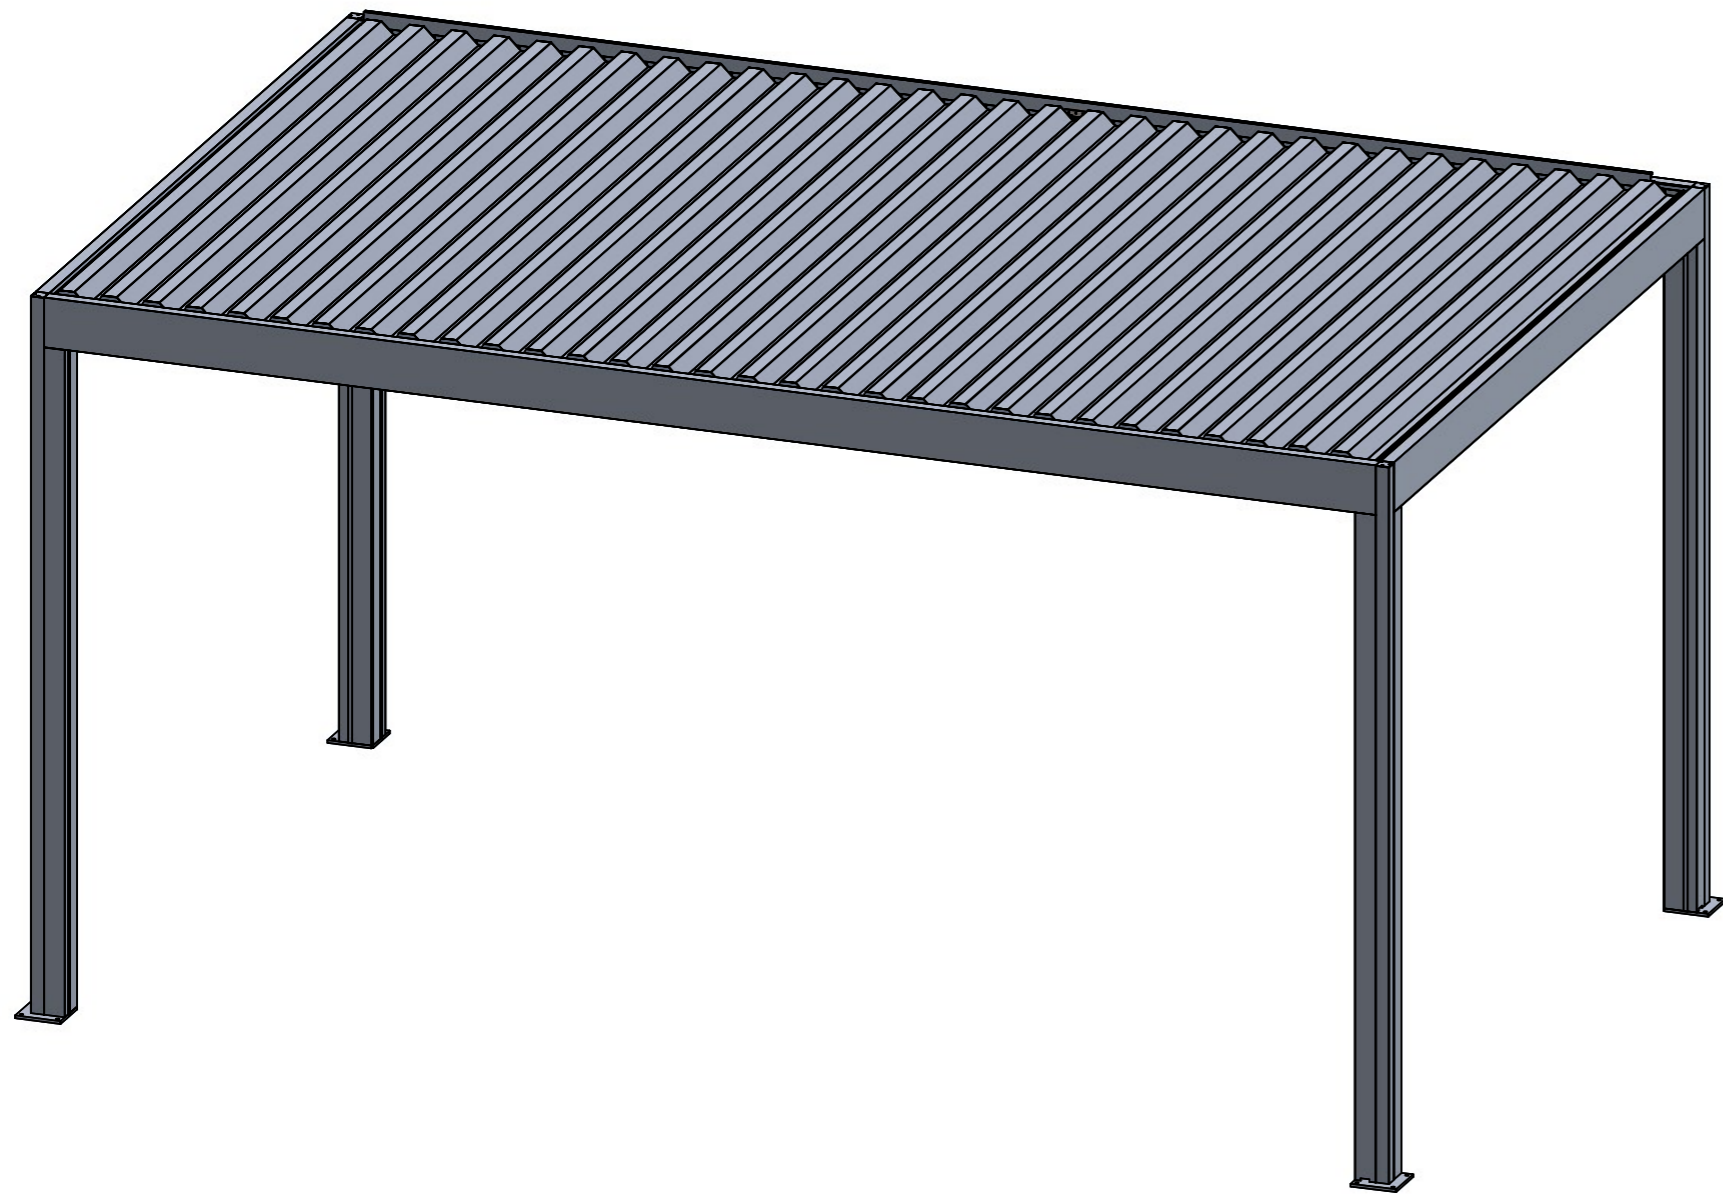

DETAIL A
OPEN POSITION