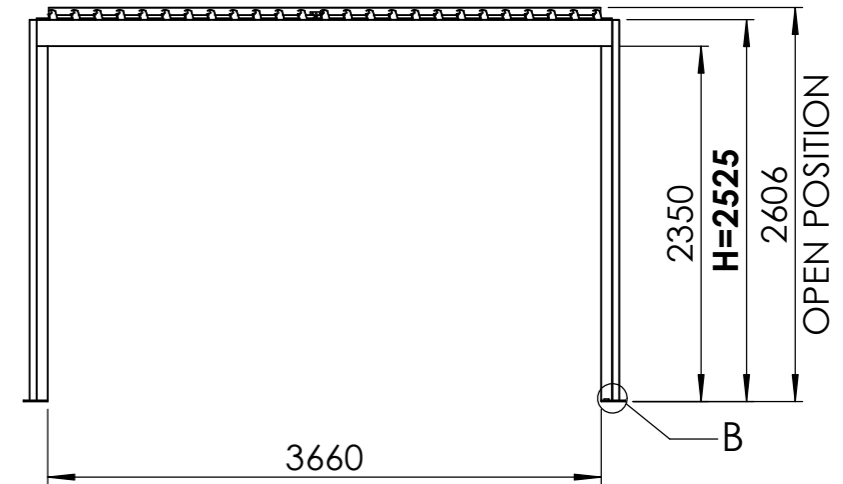

8 7 6 5 4 3 2 1

F
E
D
C
B
A

PERGOLUX

TITLE: SUNDREAM S2 4X4 WALLFIX	
WEIGHT: 291kg	
SKU: SUN_MA_XXX_4X4_WAL_02	
PART NUMBER: PN-200000613	REVISION V2.1
DO NOT SCALE DRAWING	ALL DIMENSIONS ARE IN MILLIMETERS
SHEET 1 OF 2	

8 7 6 5 4 3 2 1