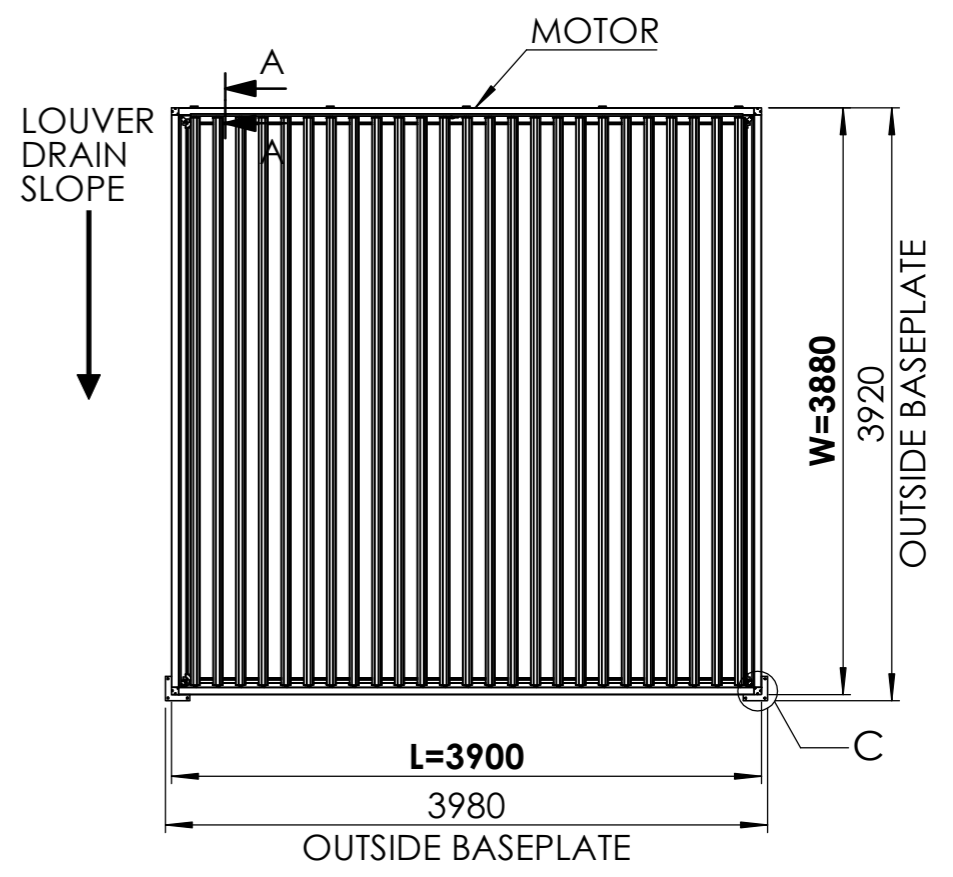

8 7 6 5 4 3 2 1

F
E
D
C
B
A

PERGOLUX

TITLE: SUNDREAM S2 4X4 WALLFIX	
WEIGHT: 291kg	
SKU: SUN_MA_XXX_4X4_WAL_02	
PART NUMBER: PN-200000613	REVISION V2.1
DO NOT SCALE DRAWING	ALL DIMENSIONS ARE IN MILLIMETERS
SHEET 1 OF 2	

8 7 6 5 4 3 2 1