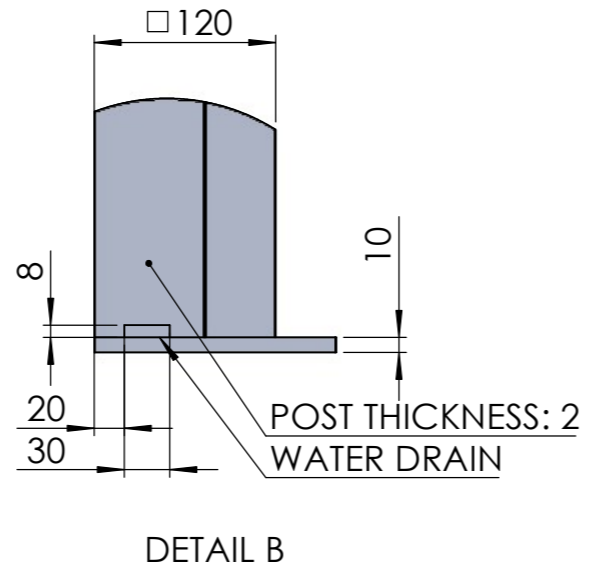

PERGOLUX

TITLE:
SUNDREAM S2 3X4 FREESTANDING

WEIGHT:
261kg

SKU:
SUN_MA_XXX_3X4_FRE_02

PART NUMBER: PN-200000625	REVISION: V2.1
------------------------------	-------------------

DO NOT SCALE DRAWING SHEET 2 OF 2