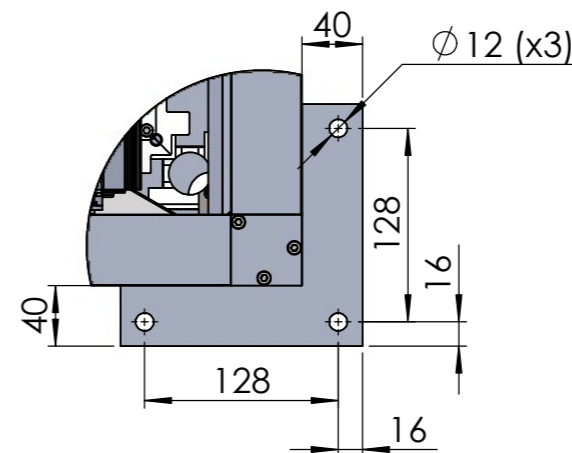

PERGOLUX

TITLE:
SUNDREAM S2 3X3 FREESTANDING

WEIGHT:
218kg

SKU:
SUN_MA_XXX_3X3_FRE_02

PART NUMBER: PN-200000642	REVISION: V2.1
-------------------------------------	--------------------------

DO NOT SCALE DRAWING SHEET 2 OF 2