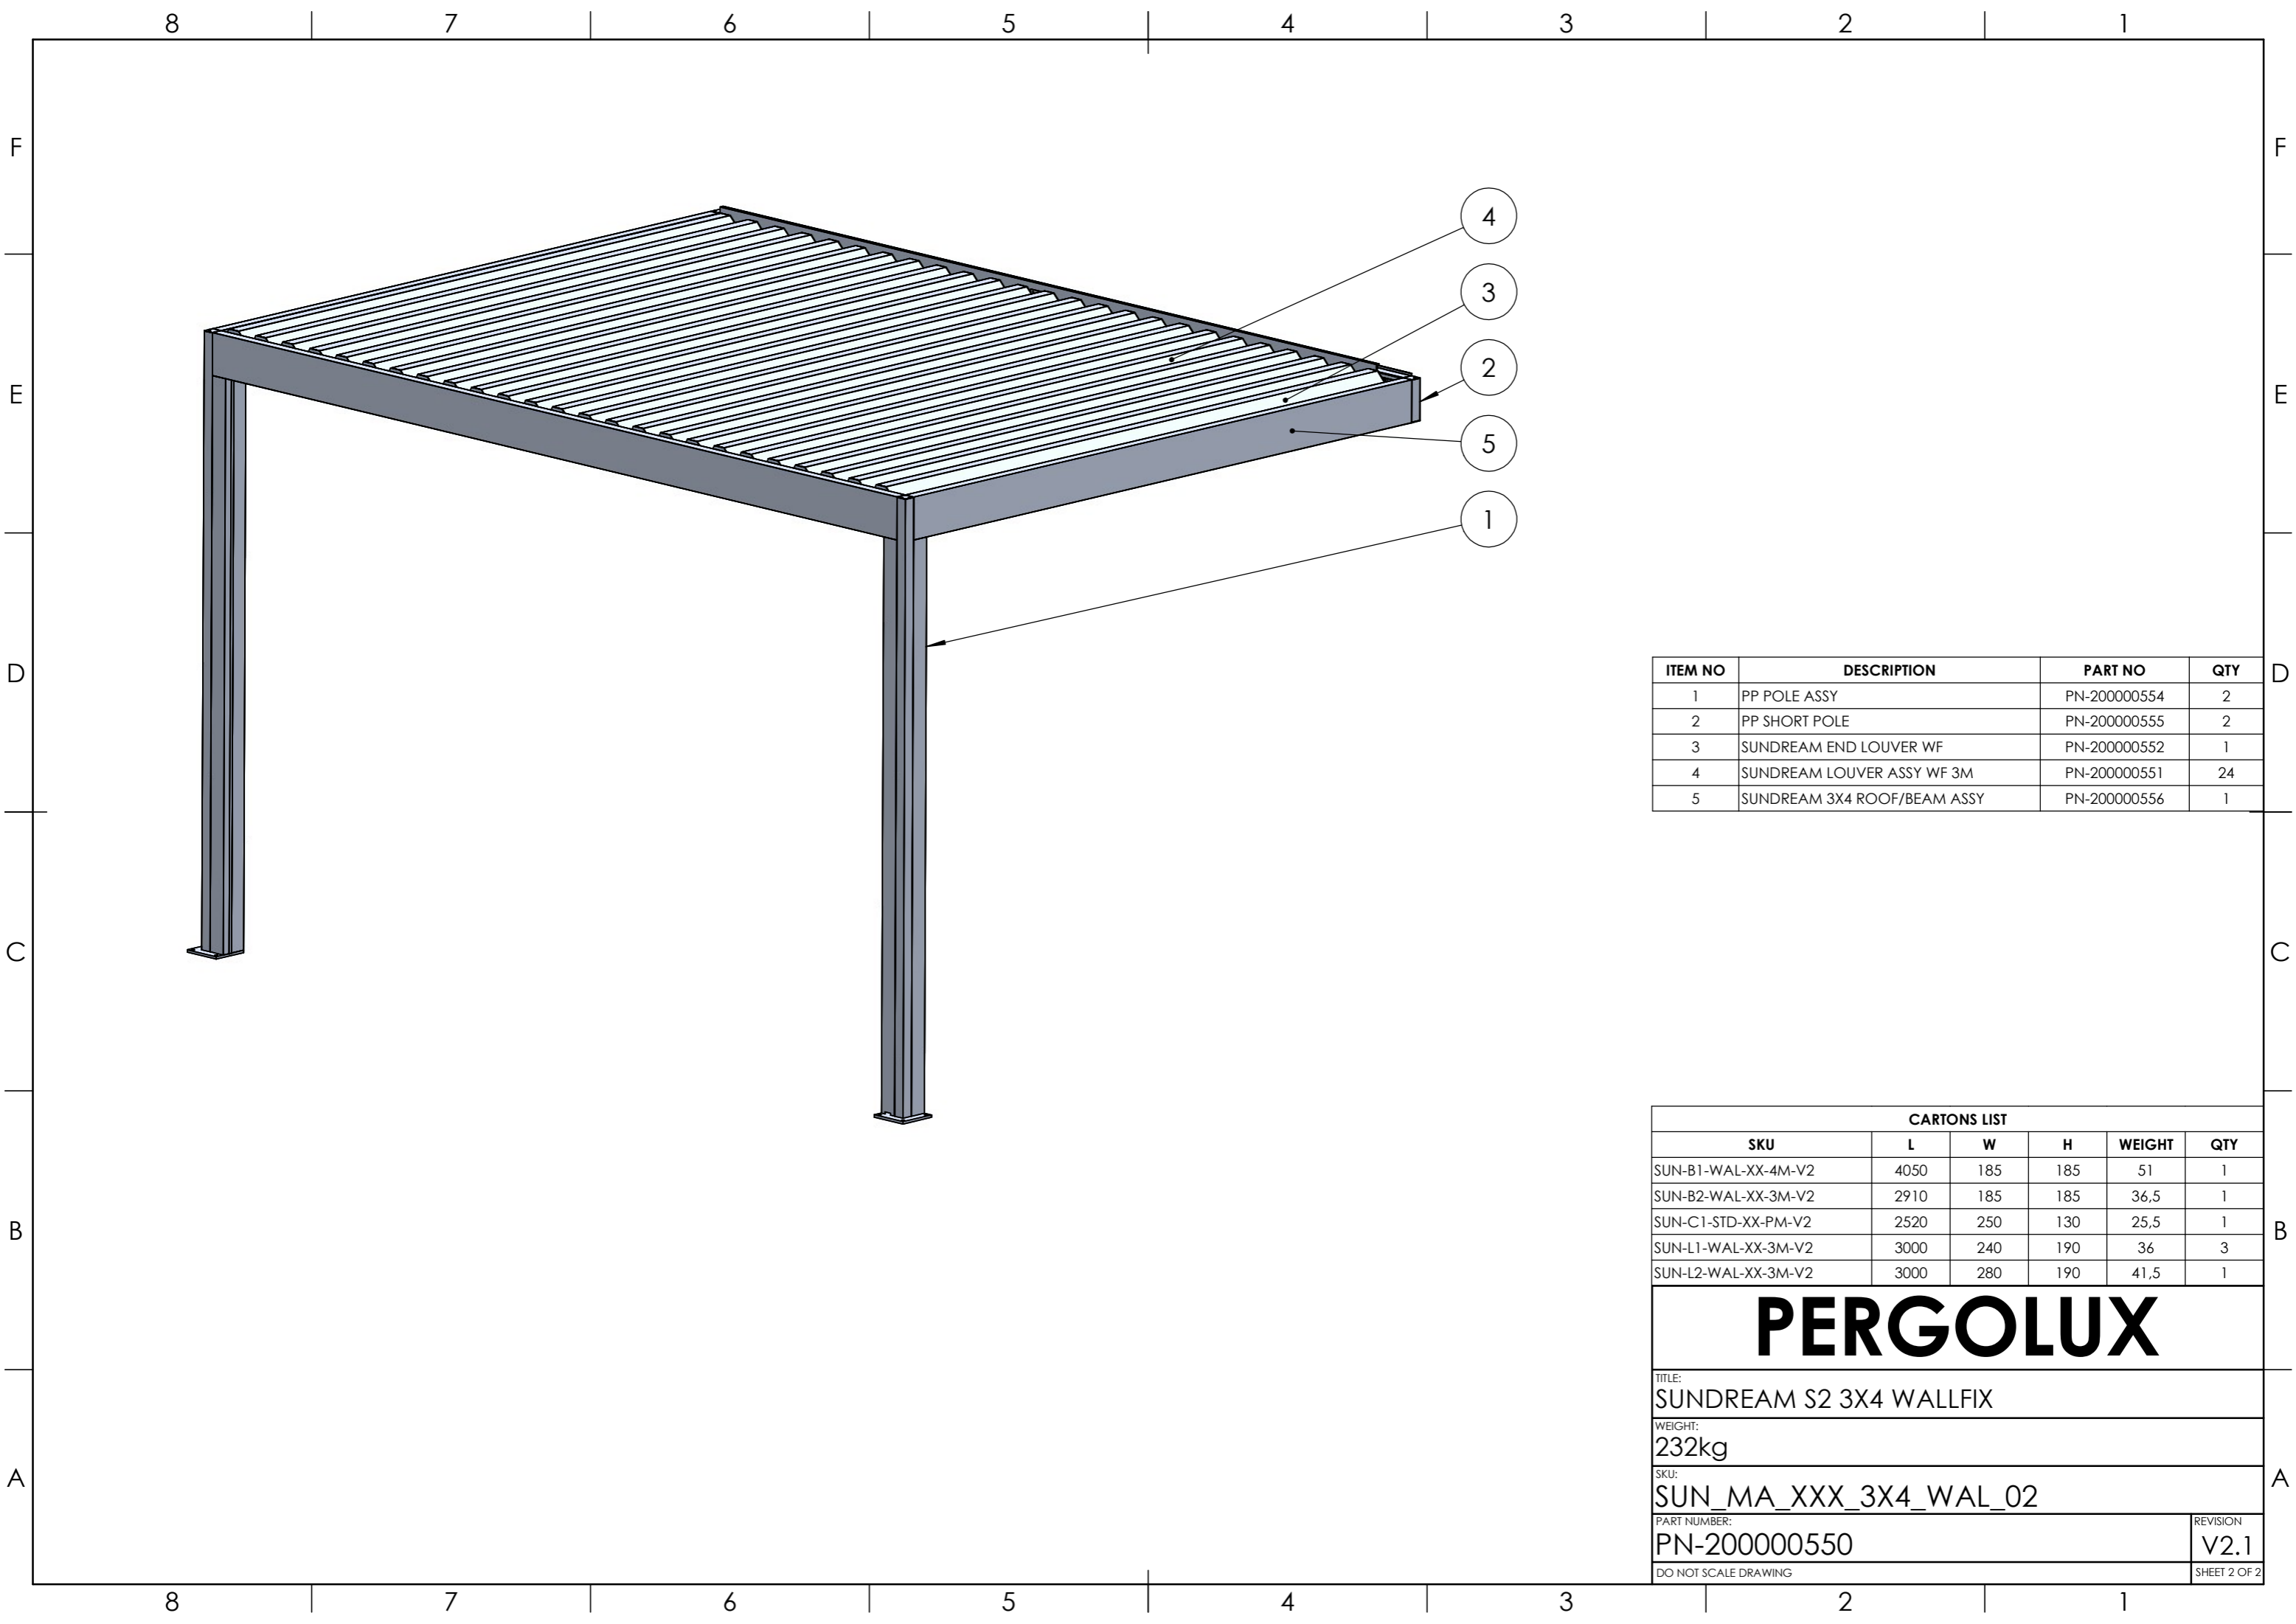

PERGOLUX

TITLE:
SUNDREAM S2 3X4 FREESTANDING

WEIGHT:
261kg

SKU:
SUN_MA_XXX_3X4_FRE_02

PART NUMBER: PN-200000625	REVISION: V2.1
------------------------------	-------------------

DO NOT SCALE DRAWING SHEET 2 OF 2

PERGOLUX	
TITLE: SUNDREAM S2 3X4 WALLFIX	
WEIGHT: 232kg	
SKU: SUN_MA_XXX_3X4_WAL_02	
PART NUMBER: PN-200000550	REVISION V2.1
DO NOT SCALE DRAWING	ALL DIMENSIONS ARE IN MILLIMETERS
SHEET 1 OF 2	

ITEM NO	DESCRIPTION	PART NO	QTY
1	PP POLE ASSY	PN-200000554	2
2	PP SHORT POLE	PN-200000555	2
3	SUNDREAM END LOUVER WF	PN-200000552	1
4	SUNDREAM LOUVER ASSY WF 3M	PN-200000551	24
5	SUNDREAM 3X4 ROOF/BEAM ASSY	PN-200000556	1