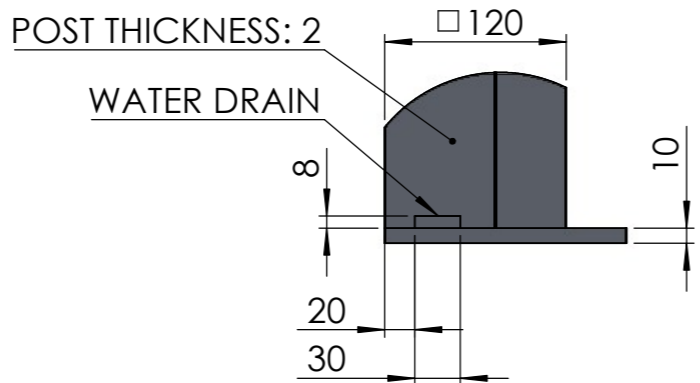

WEIGHT:
337kg

SKU:
SUN_MA_XXX_3X6_WAL_02

PART NUMBER: PN-200000771	REVISION: 0.1
------------------------------	------------------

DO NOT SCALE DRAWING SHEET 2 OF 2

8 7 6 5 4 3 2 1

F
E
D
C
B
A

LOUVER
DRAIN
SLOPE

BEAM THICKNESS: 2,3

DETAIL A
OPEN POSITION

POST THICKNESS: 2

WATER DRAIN

DETAIL B

LOUVER THICKNESS: 1,5

DETAIL C

PERGOLUX