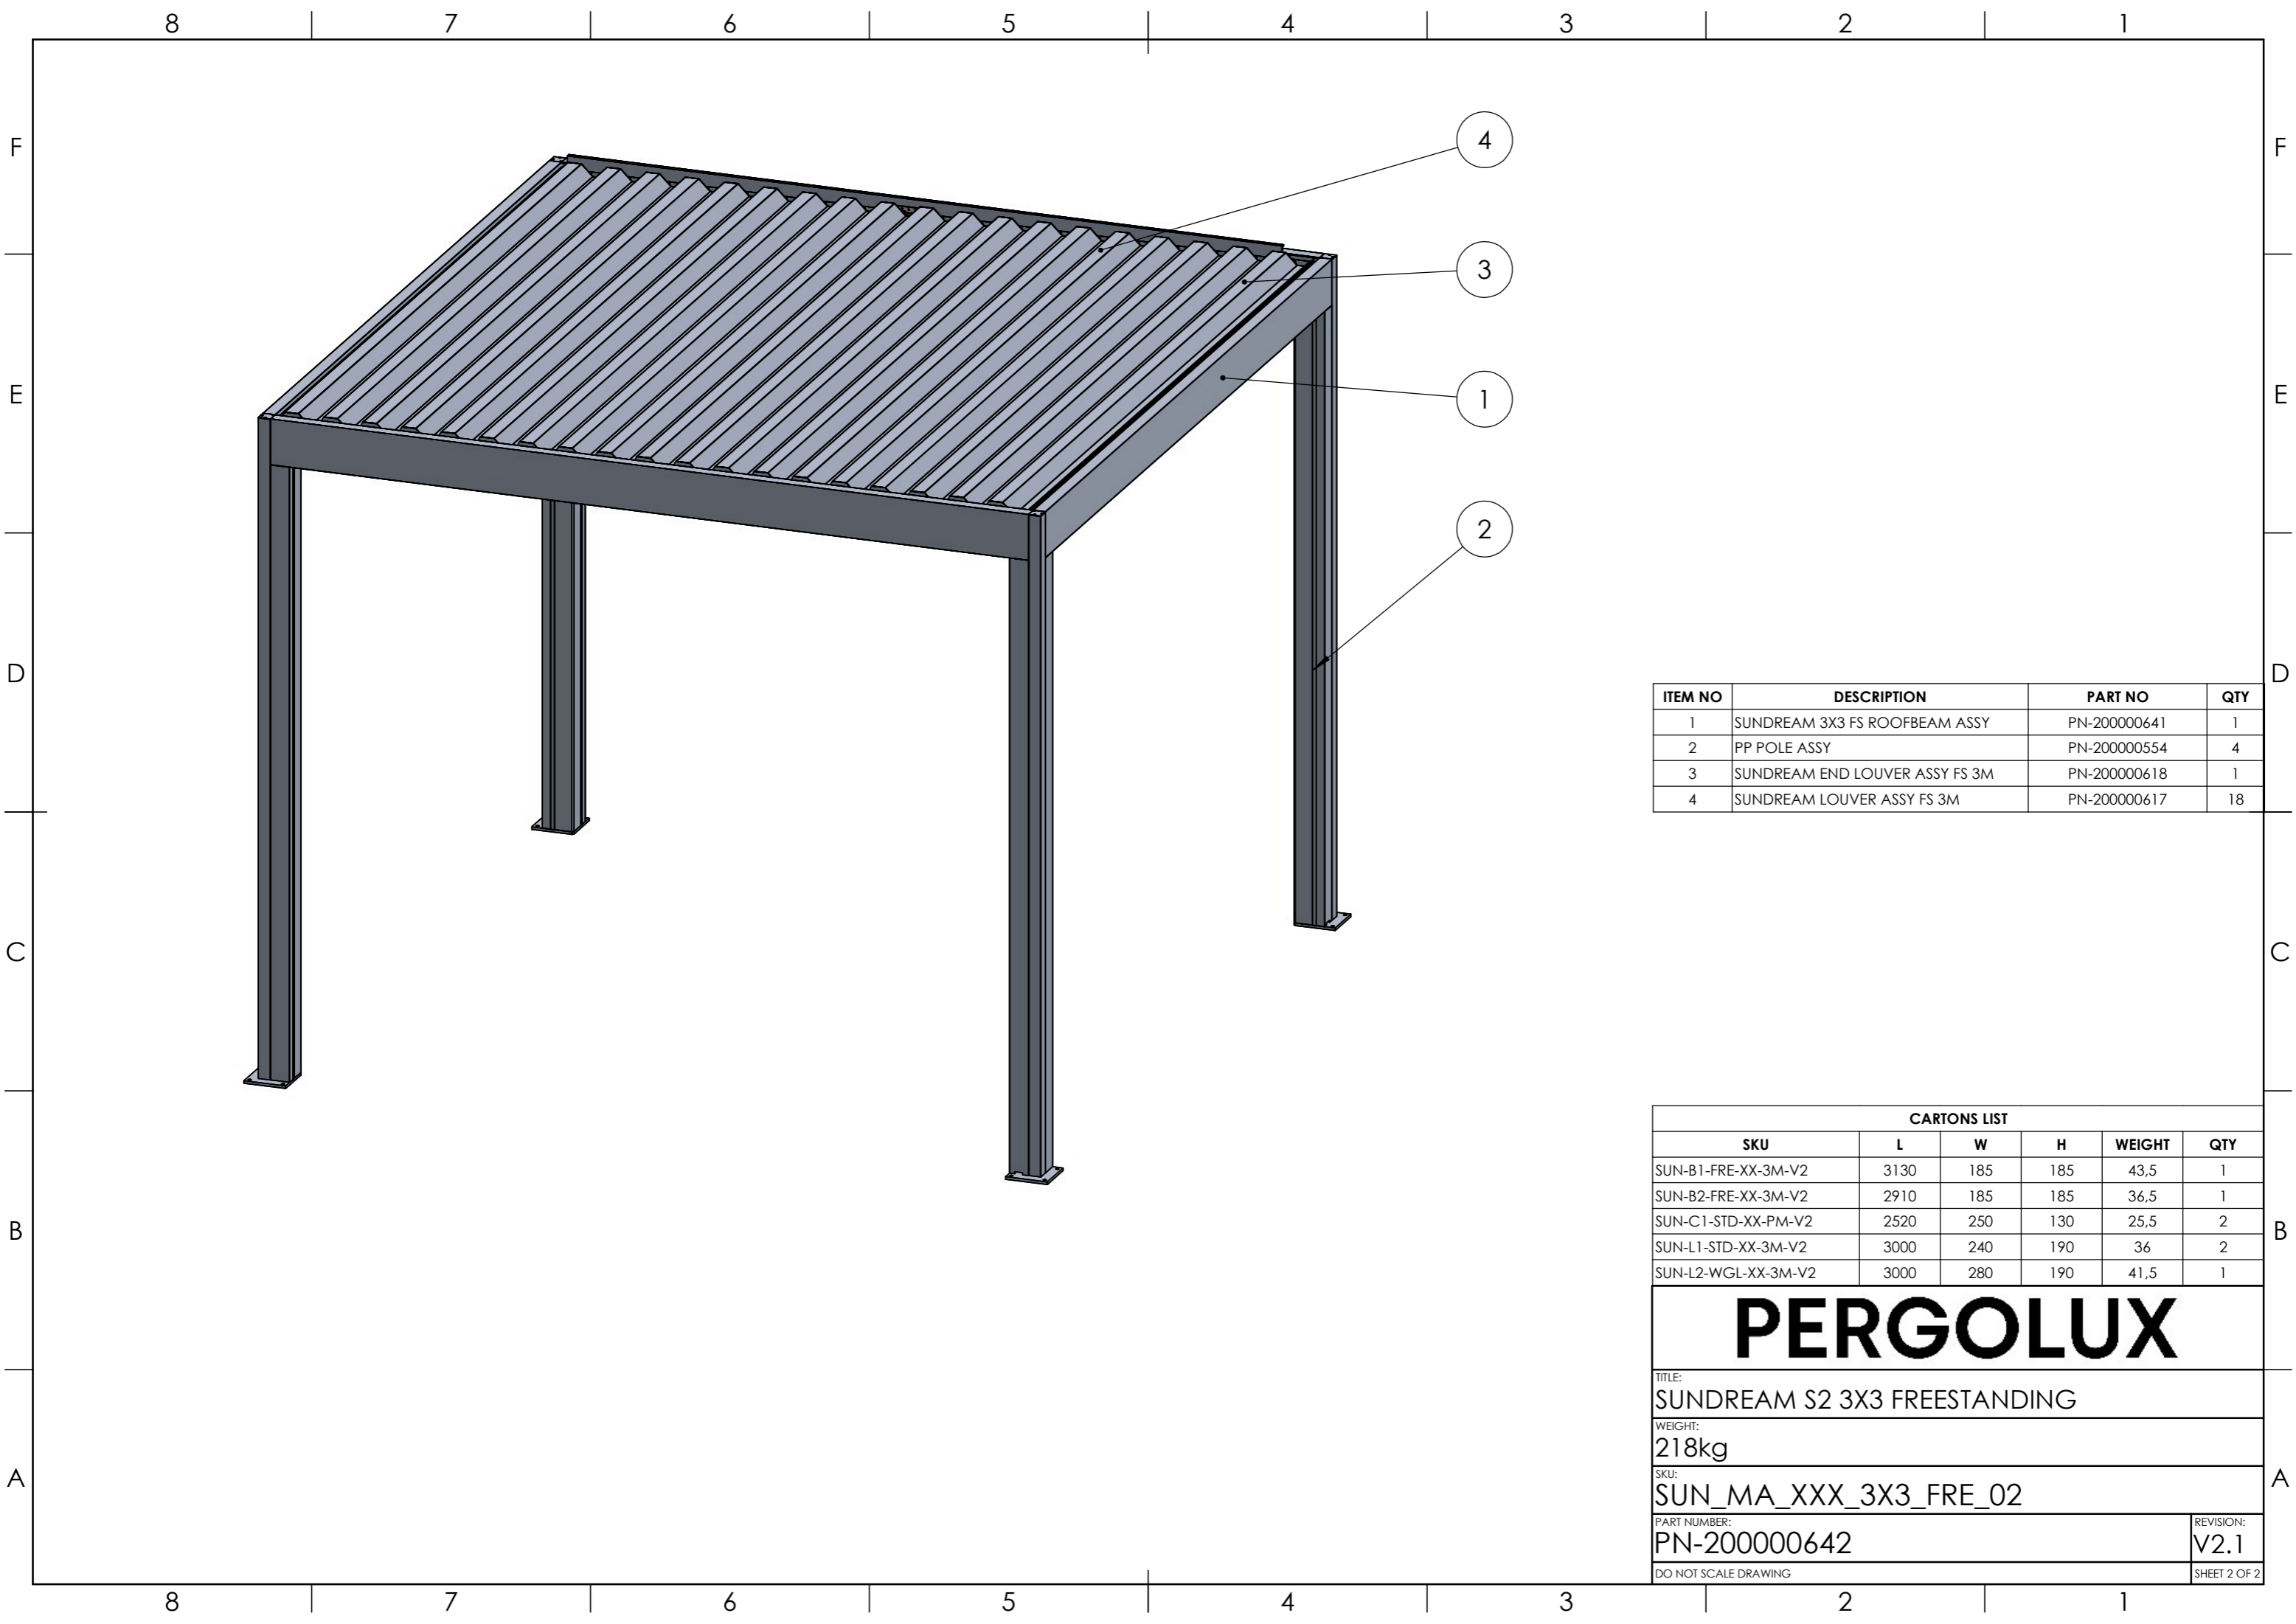

PERGOLUX

TITLE:
SUNDREAM S2 3X3 FREESTANDING

WEIGHT:
218kg

SKU:
SUN_MA_XXX_3X3_FRE_02

PART NUMBER:
PN-200000642

REVISION
V2.1

DO NOT SCALE DRAWING ALL DIMENSIONS ARE IN MILLIMETERS SHEET 1 OF 2

ITEM NO	DESCRIPTION	PART NO	QTY
1	SUNDREAM 3X3 FS ROOFBEAM ASSY	PN-200000641	1
2	PP POLE ASSY	PN-200000554	4
3	SUNDREAM END LOUVER ASSY FS 3M	PN-200000618	1
4	SUNDREAM LOUVER ASSY FS 3M	PN-200000617	18

PERGOLUX

TITLE:
SUNDREAM S2 3X3 FREESTANDING

WEIGHT:
218kg

SKU:
SUN_MA_XXX_3X3_FRE_02

PART NUMBER: PN-200000642	REVISION: V2.1
-------------------------------------	--------------------------

DO NOT SCALE DRAWING SHEET 2 OF 2