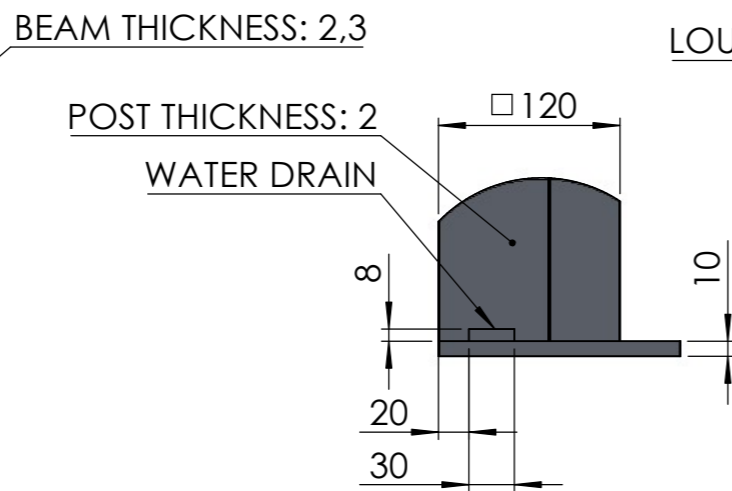

PERGOLUX

TITLE:
SUNDREAM S2 3X4 WALLFIX

WEIGHT:
232kg

SKU:
SUN_MA_XXX_3X4_WAL_02

PART NUMBER: PN-200000550	REVISION V2.1
------------------------------	------------------

DO NOT SCALE DRAWING SHEET 2 OF 2

DETAIL A
OPEN POSITION