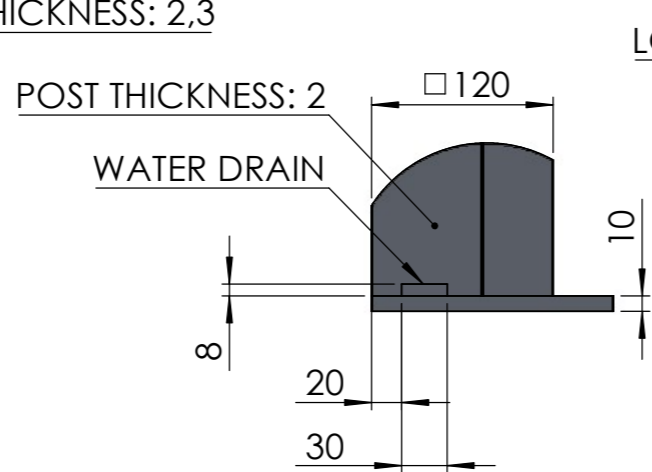

8 7 6 5 4 3 2 1

F
E
D
C
B
A

DETAIL B

PERGOLUX

TITLE: SUNDREAM S2 3X4 FREESTANDING	
WEIGHT: 261kg	
SKU: SUN_MA_XXX_3X4_FRE_02	
PART NUMBER: PN-200000625	REVISION V2.1
DO NOT SCALE DRAWING	SHEET 1 OF 2

8 7 6 5 4 3 2 1