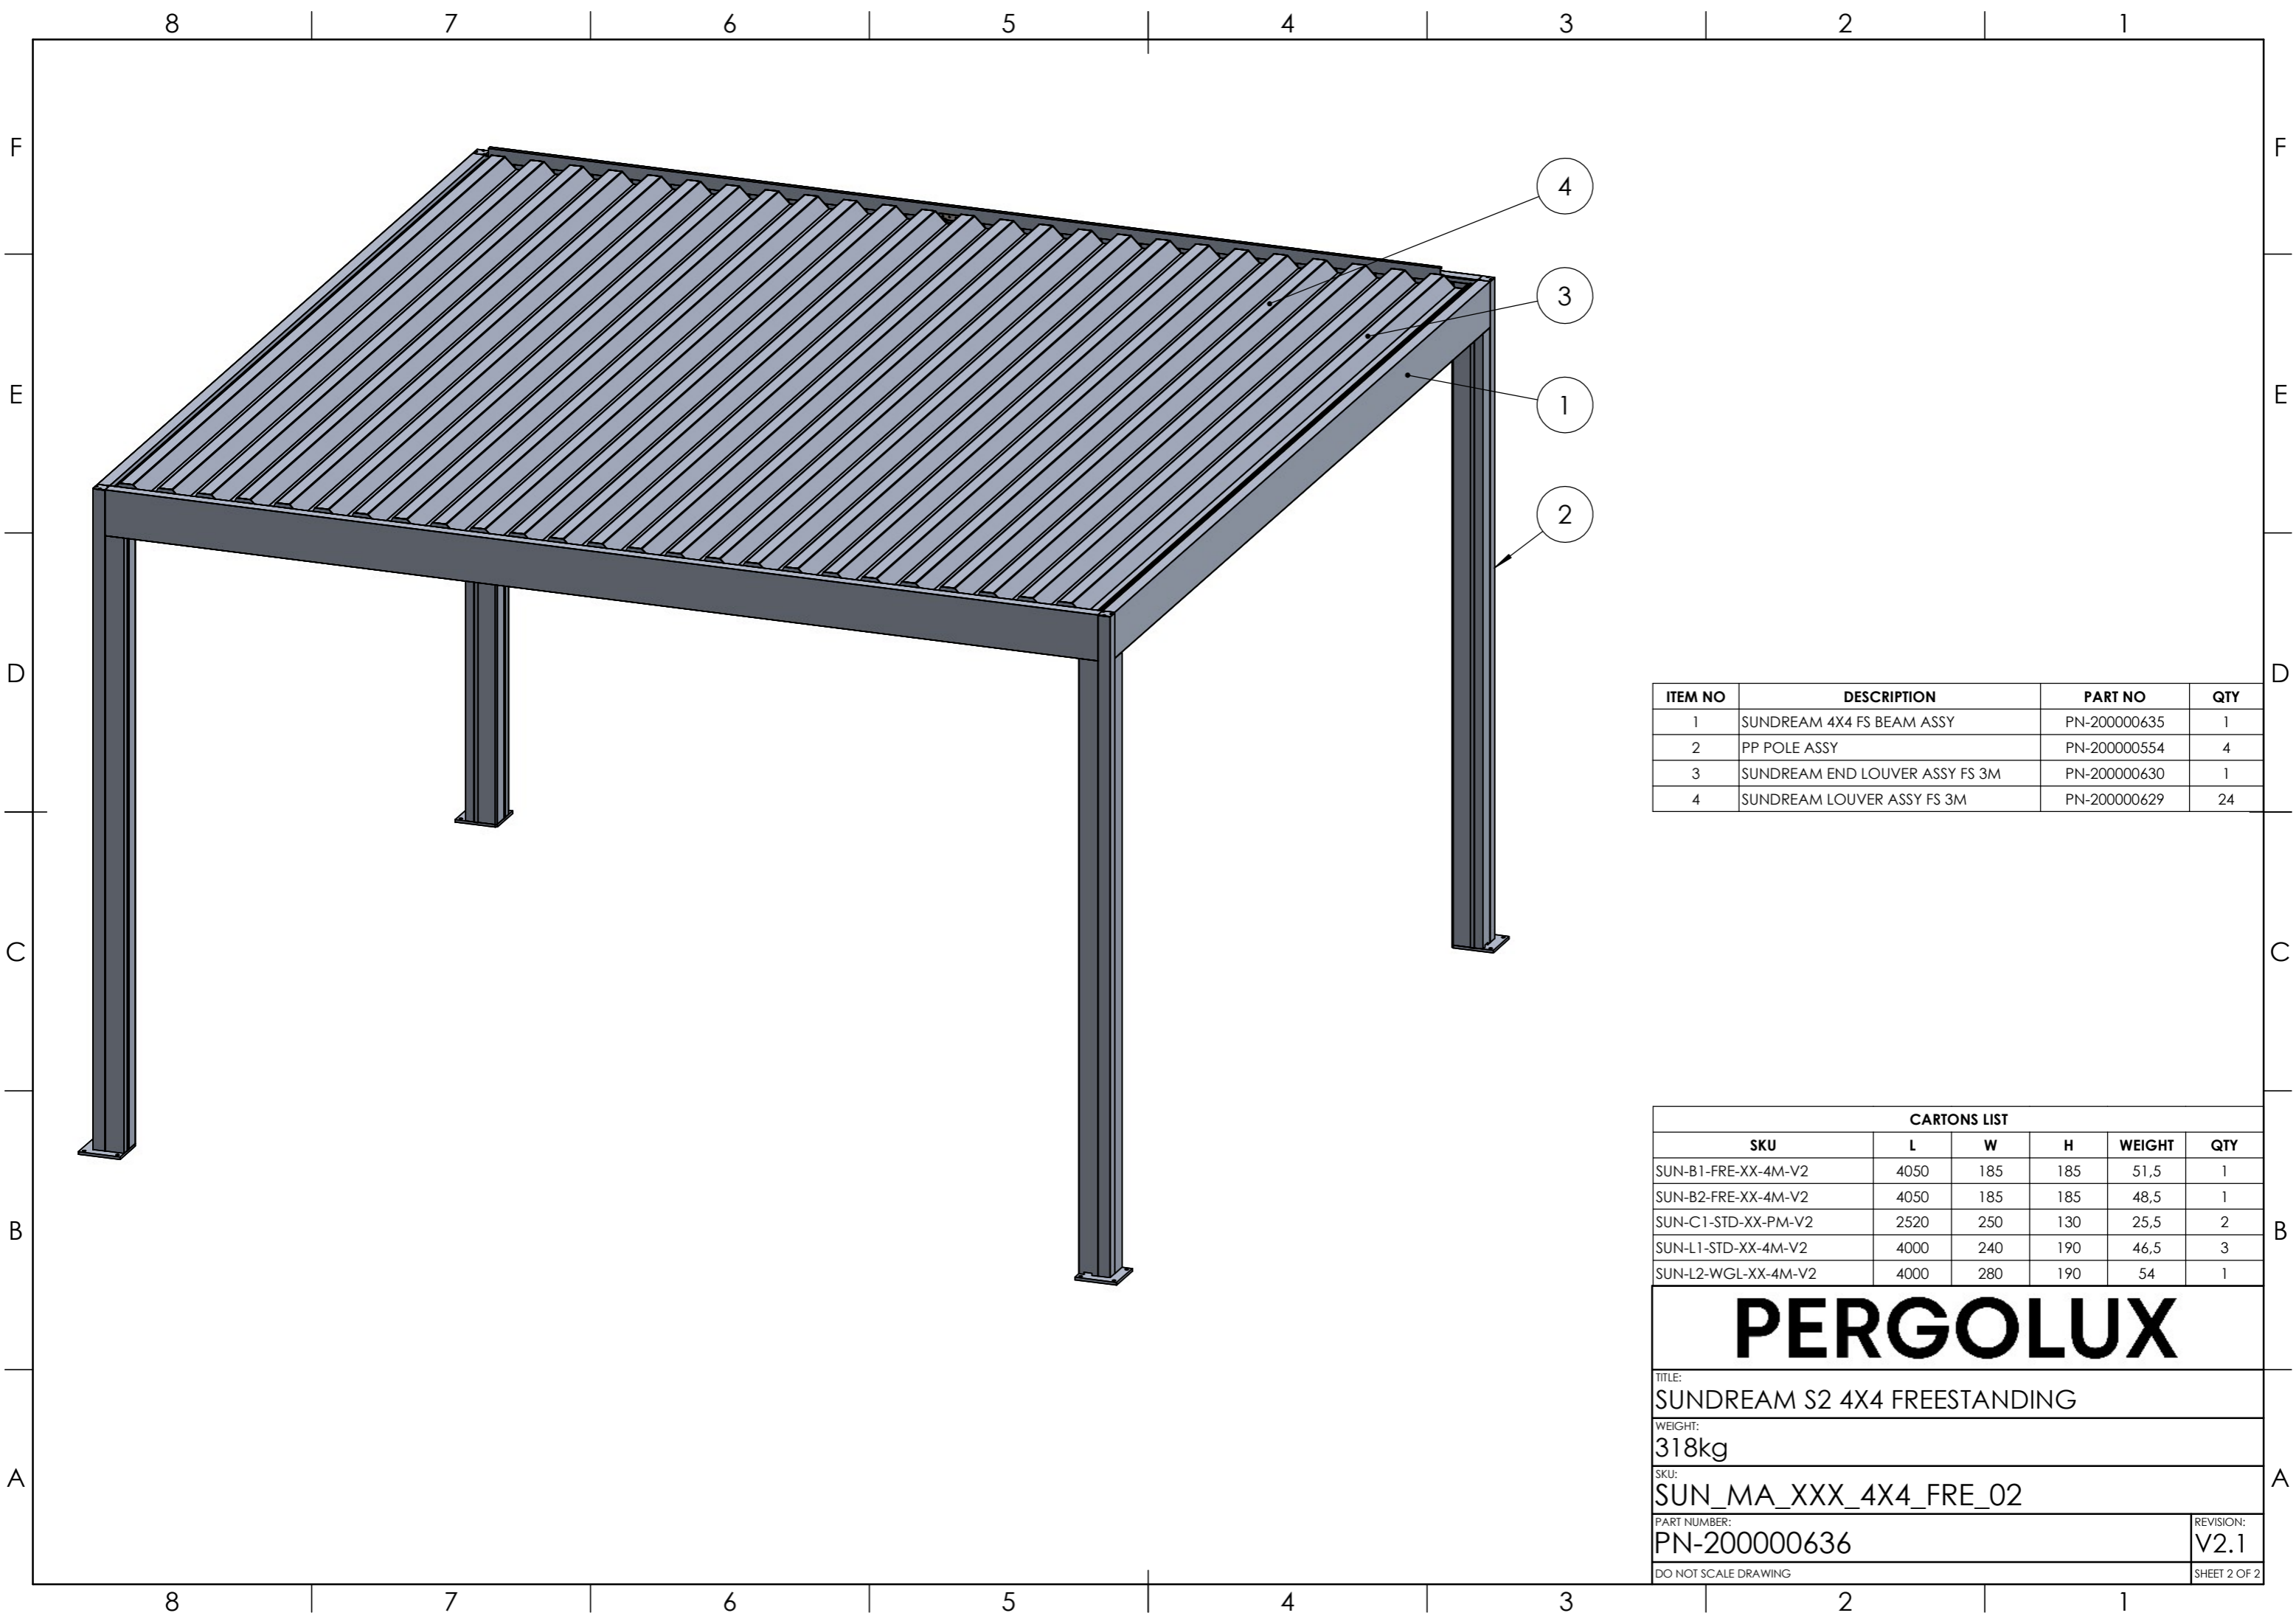

TITLE: SUNDREAM S2 4X4 FREESTANDING	
WEIGHT: 318kg	
SKU: SUN_MA_XXX_4X4_FRE_02	
PART NUMBER: PN-200000636	REVISION: V2.1
DO NOT SCALE DRAWING	ALL DIMENSIONS ARE IN MILLIMETERS
SHEET 1 OF 2	

8 7 6 5 4 3 2 1