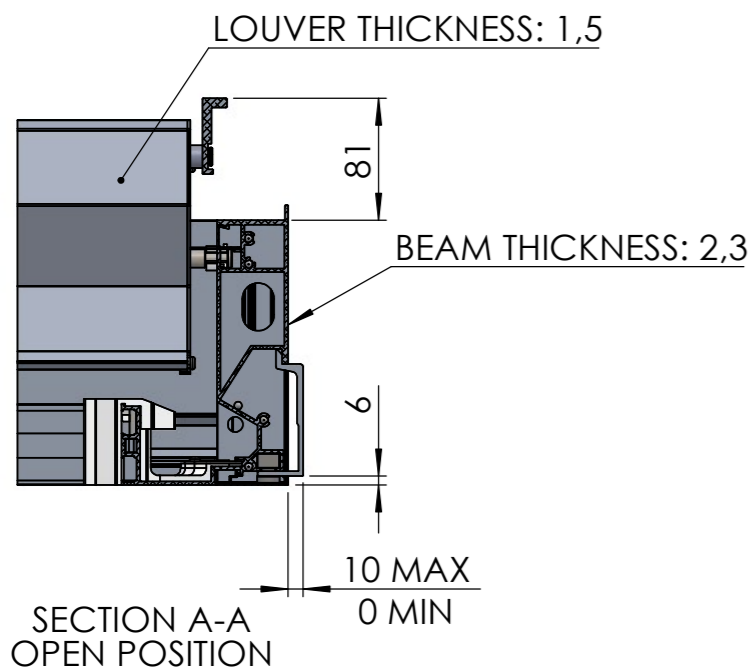

PERGOLUX

TITLE:
SUNDREAM S2 3X3 FREESTANDING

WEIGHT:
218kg

SKU:
SUN_MA_XXX_3X3_FRE_02

PART NUMBER: PN-200000642	REVISION: V2.1
-------------------------------------	--------------------------

DO NOT SCALE DRAWING SHEET 2 OF 2