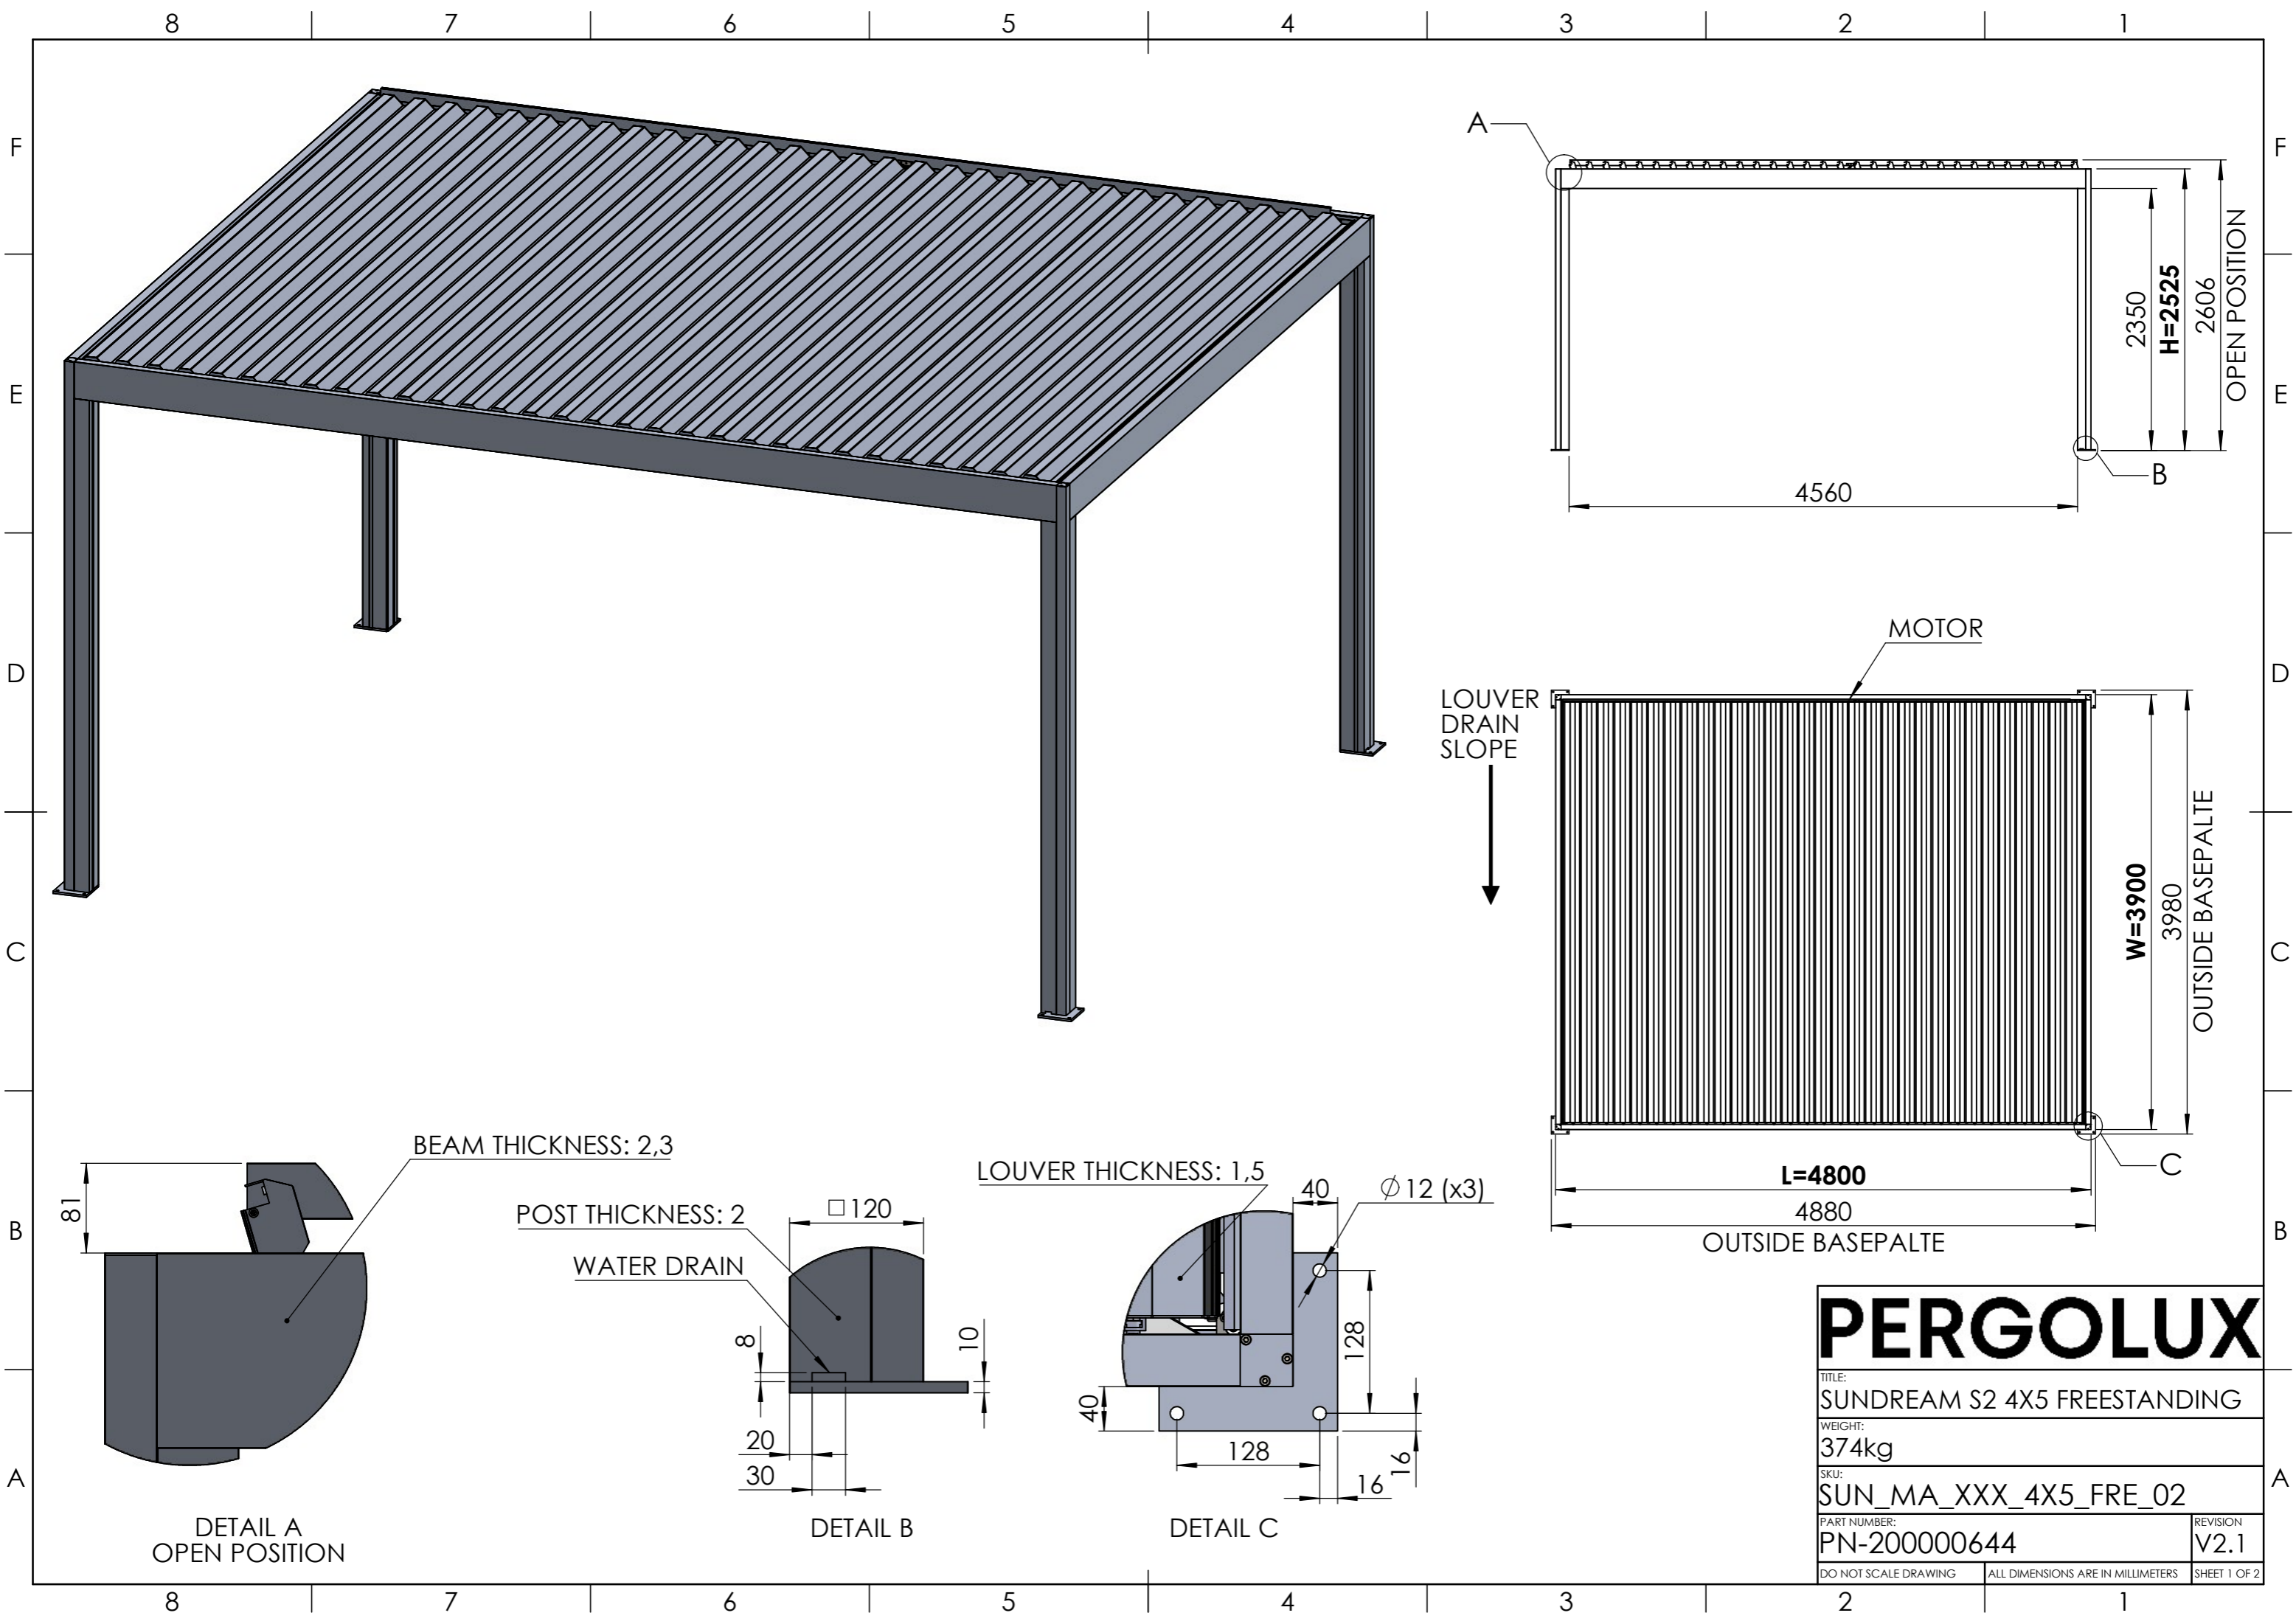

PERGOLUX

TITLE:
SUNDREAM S2 4X4 WALLFIX

WEIGHT:
291kg

SKU:
SUN_MA_XXX_4X4_WAL_02

PART NUMBER: PN-200000613	REVISION: V2.1
------------------------------	-------------------

DO NOT SCALE DRAWING SHEET 2 OF 2

PERGOLUX	
TITLE: SUNDREAM S2 4X5 FREESTANDING	
WEIGHT: 374kg	
SKU: SUN_MA_XXX_4X5_FRE_02	
PART NUMBER: PN-200000644	REVISION V2.1
DO NOT SCALE DRAWING	ALL DIMENSIONS ARE IN MILLIMETERS
	SHEET 1 OF 2

ITEM NO	DESCRIPTION	PART NO	QTY
1	SUNDREAM 4X5 FS ROOFBEAM ASSY	PN-200000643	1
2	PP POLE ASSY	PN-200000554	4
3	SUNDREAM END LOUVER ASSY FS 3M	PN-200000630	1
4	SUNDREAM LOUVER ASSY FS 3M	PN-200000629	30