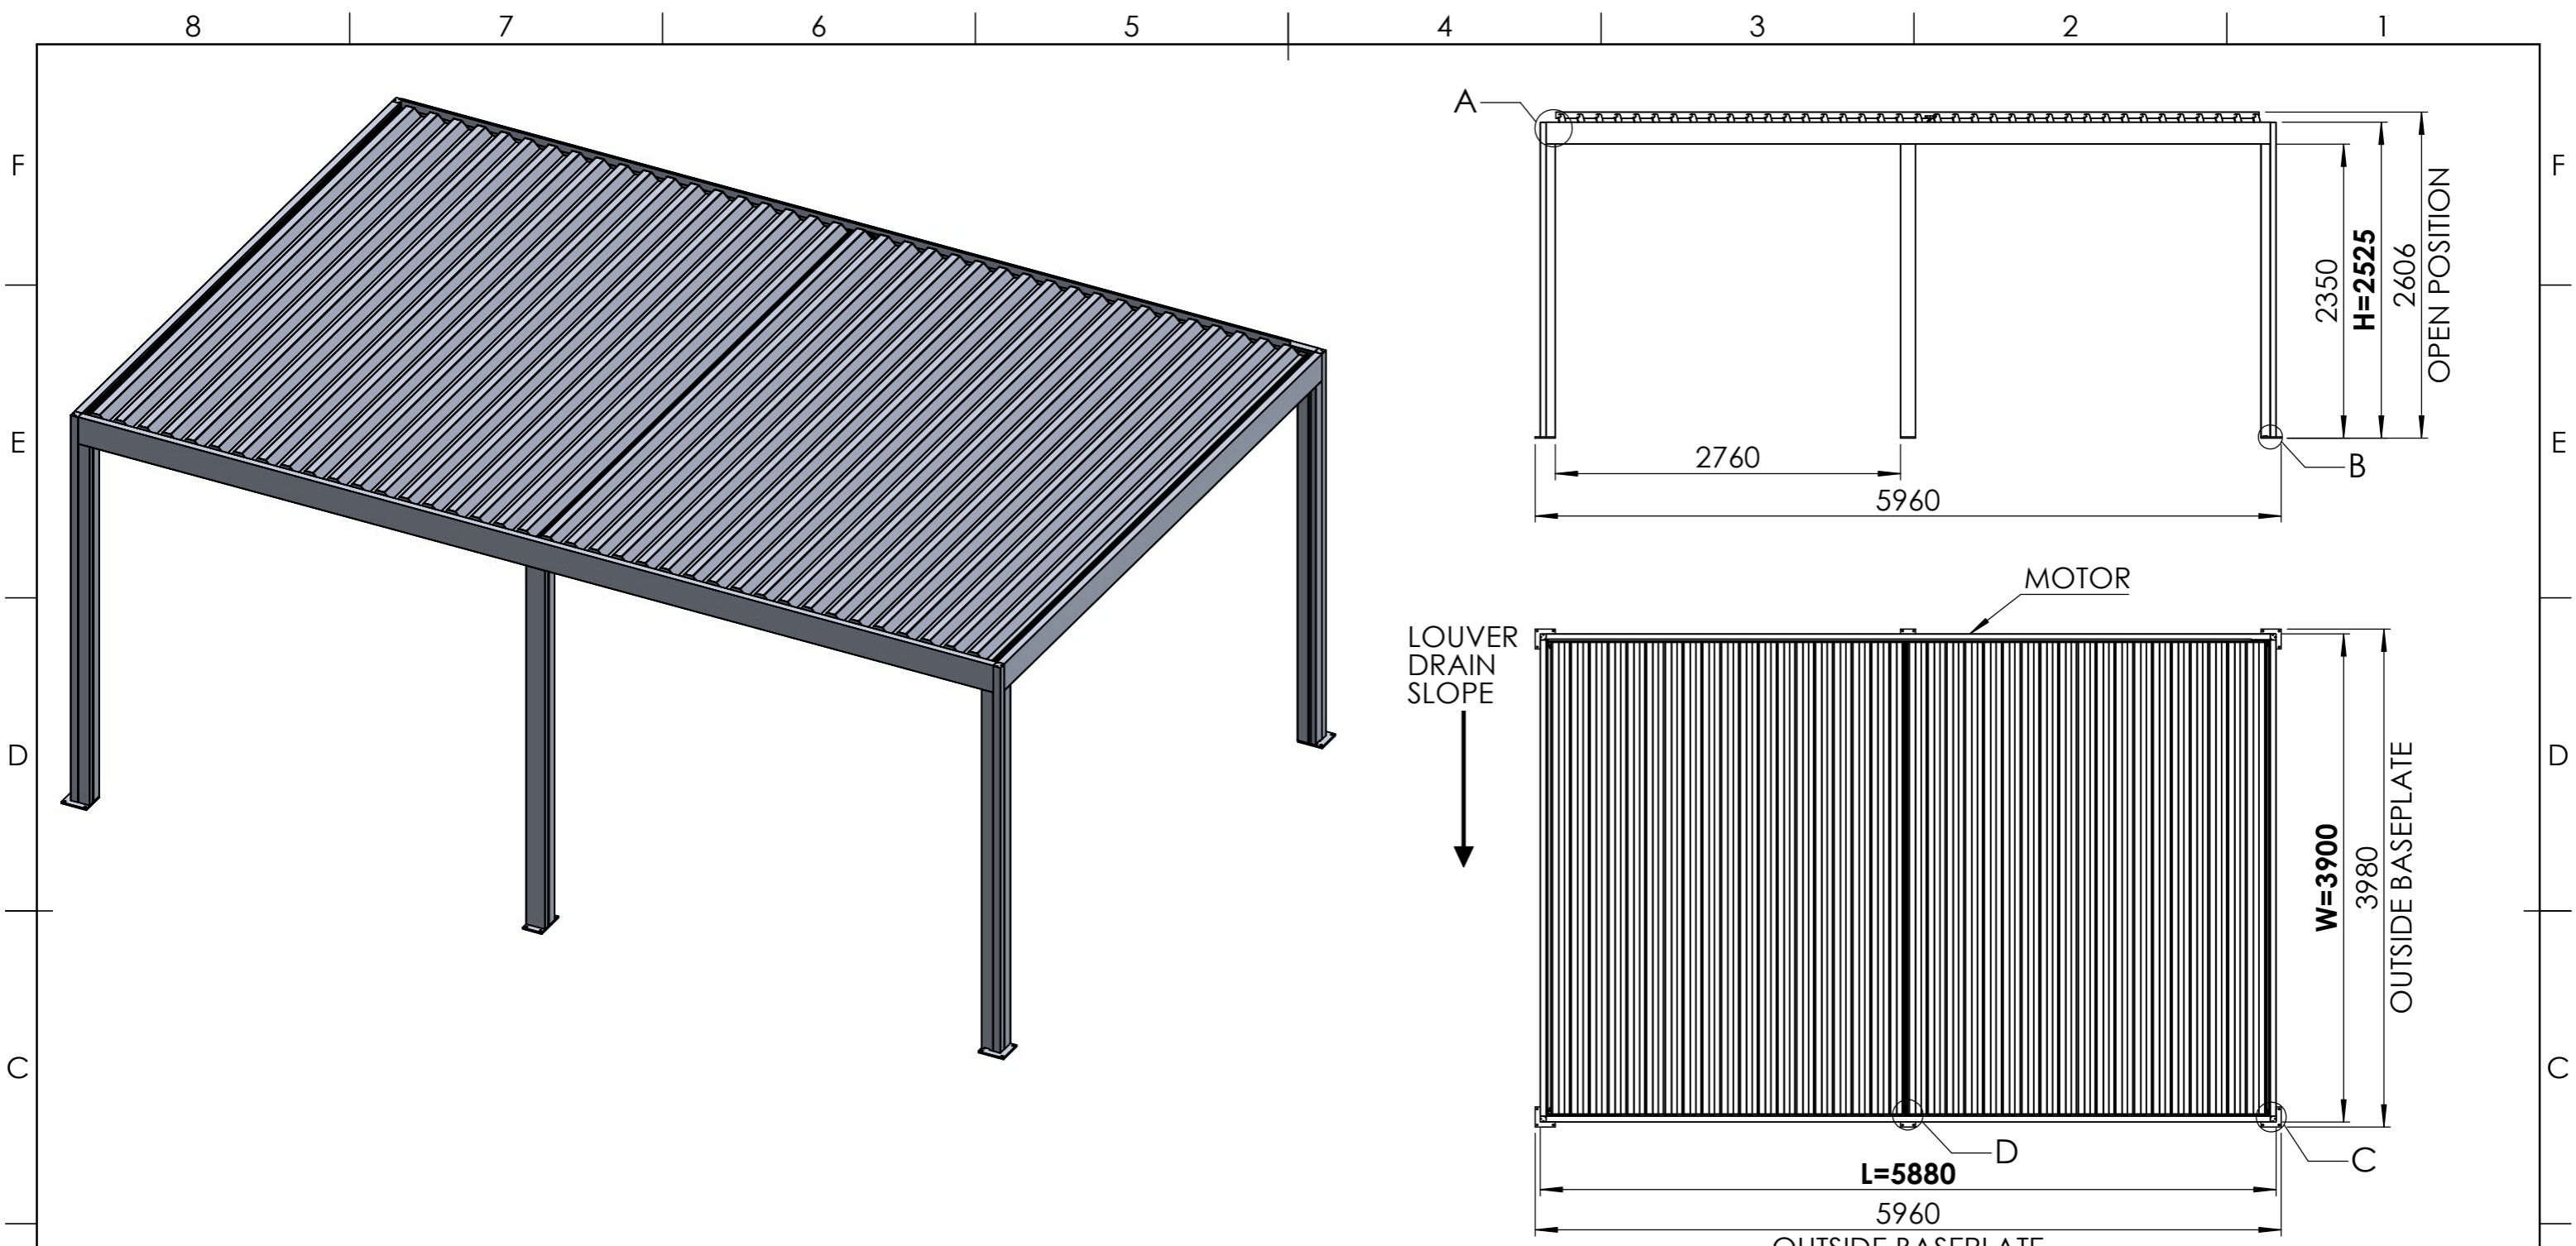

LOUVER
DRAIN
SLOPE

PERGOLUX	
TITLE: SUNDREAM S2 4X6 FREESTANDING	
WEIGHT: 463kg	
SKU: SUN_MA_XXX_4X6_FRE_02	
PART NUMBER: PN-200000768	REVISION 0.1
DO NOT SCALE DRAWING	ALL DIMENSIONS ARE IN MILLIMETERS
	SHEET 1 OF 2