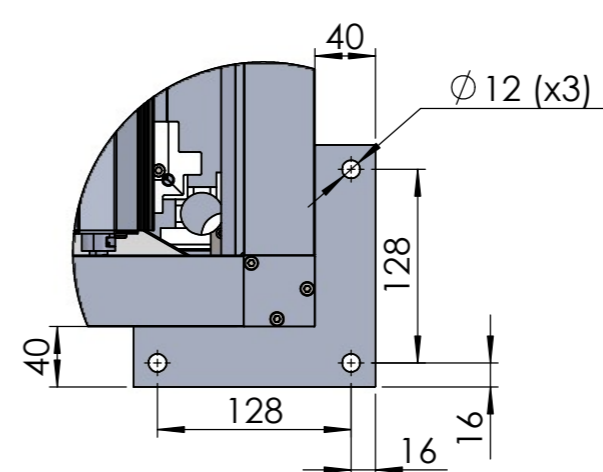

PERGOLUX

TITLE:
SUNDREAM S2 3X5 FREESTANDING

WEIGHT:
306kg

SKU:
SUN_MA_XXX_3X5_FRE_02

PART NUMBER: PN-200000639	REVISION: V2.1
------------------------------	-------------------

DO NOT SCALE DRAWING SHEET 2 OF 2