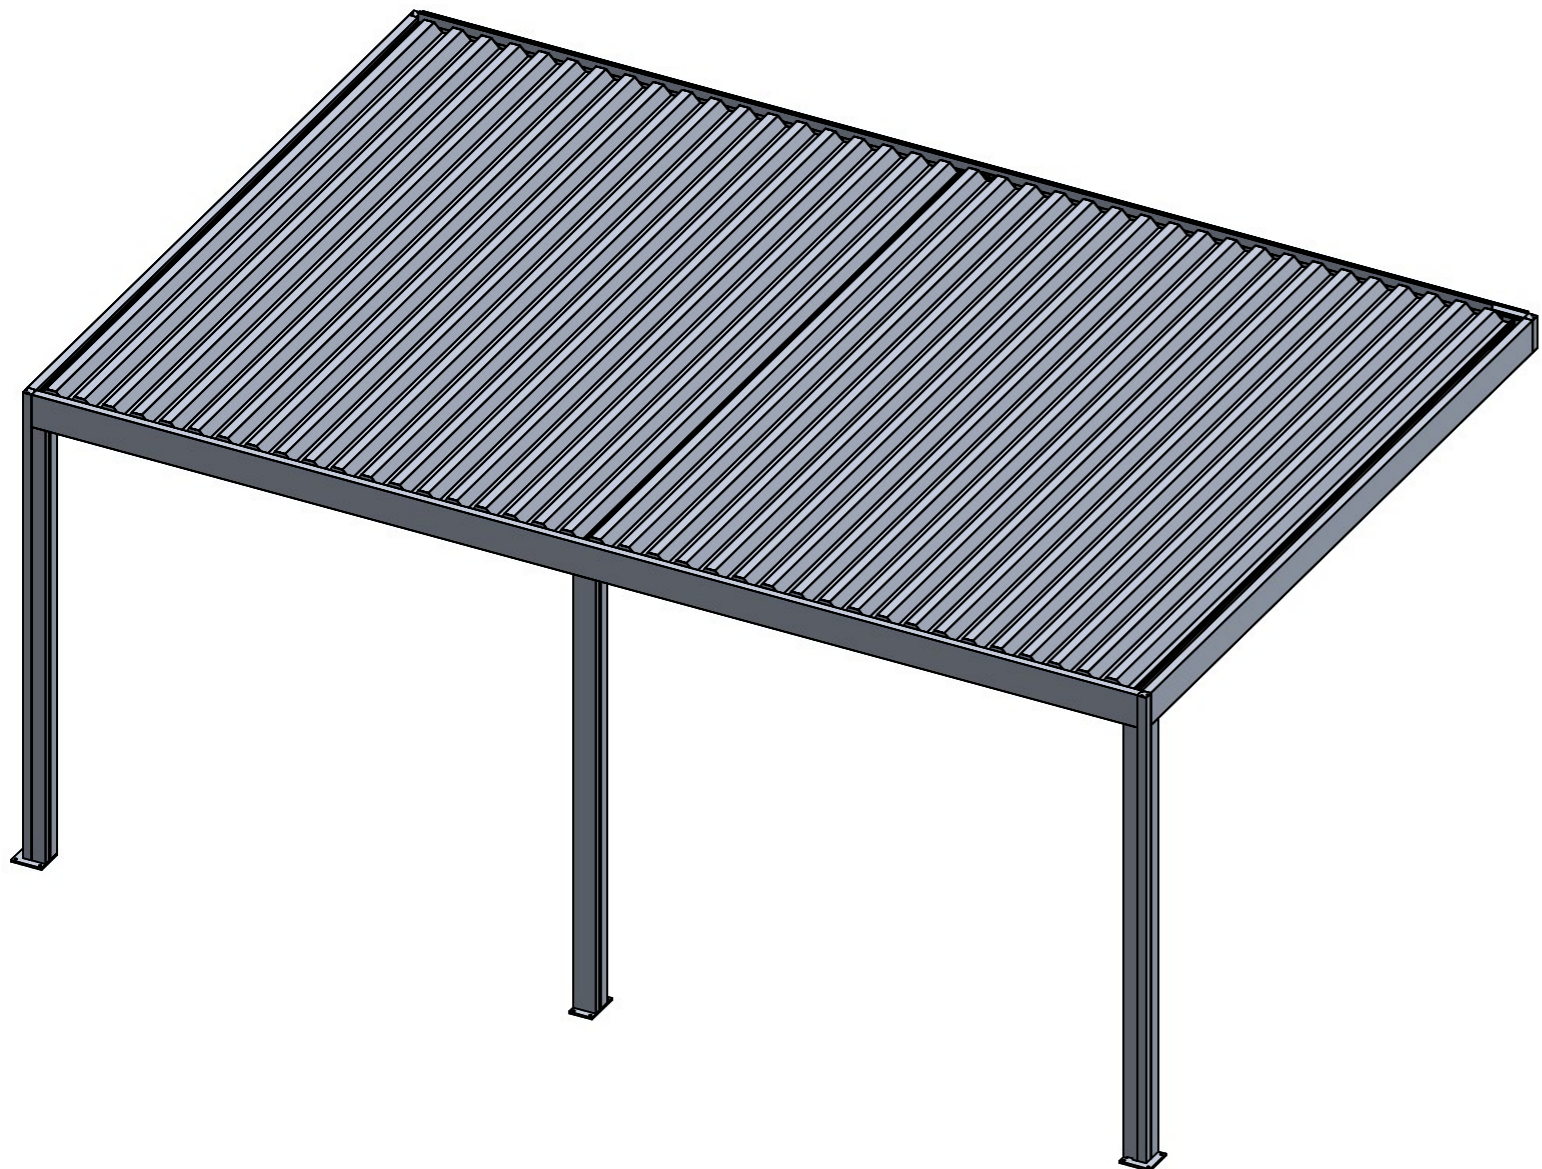

LOUVER THICKNESS: 1,5

PERGOLUX

TITLE: SUNDREAM S2 4X6 WALLFIX	
WEIGHT: 423kg	
SKU: SUN_MA_XXX_4X6_WAL_02	
PART NUMBER: PN-200000775	REVISION: 0.1
DO NOT SCALE DRAWING	ALL DIMENSIONS ARE IN MILLIMETERS
SHEET 1 OF 2