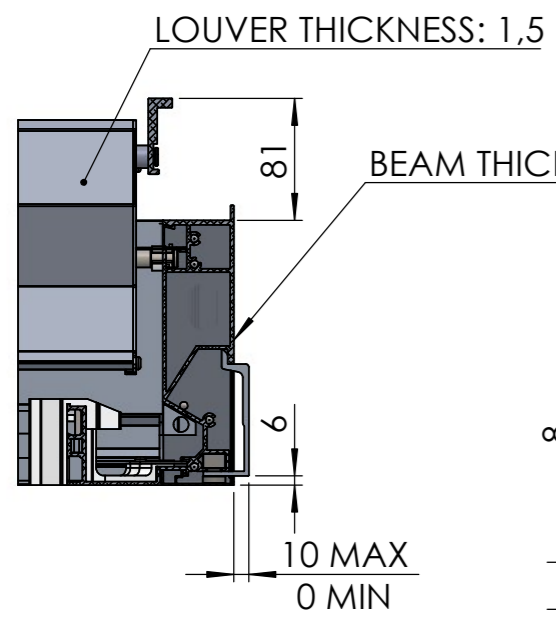

8 7 6 5 4 3 2 1

F E D C B A

PERGOLUX	
TITLE: SUNDREAM S2 3X6 WALLFIX	
WEIGHT: 337kg	
SKU: SUN_MA_XXX_3X6_WAL_02	
PART NUMBER: PN-200000771	REVISION 0.1
DO NOT SCALE DRAWING	ALL DIMENSIONS ARE IN MILLIMETERS
SHEET 1 OF 2	

8 7 6 5 4 3 2 1

A B C D E F