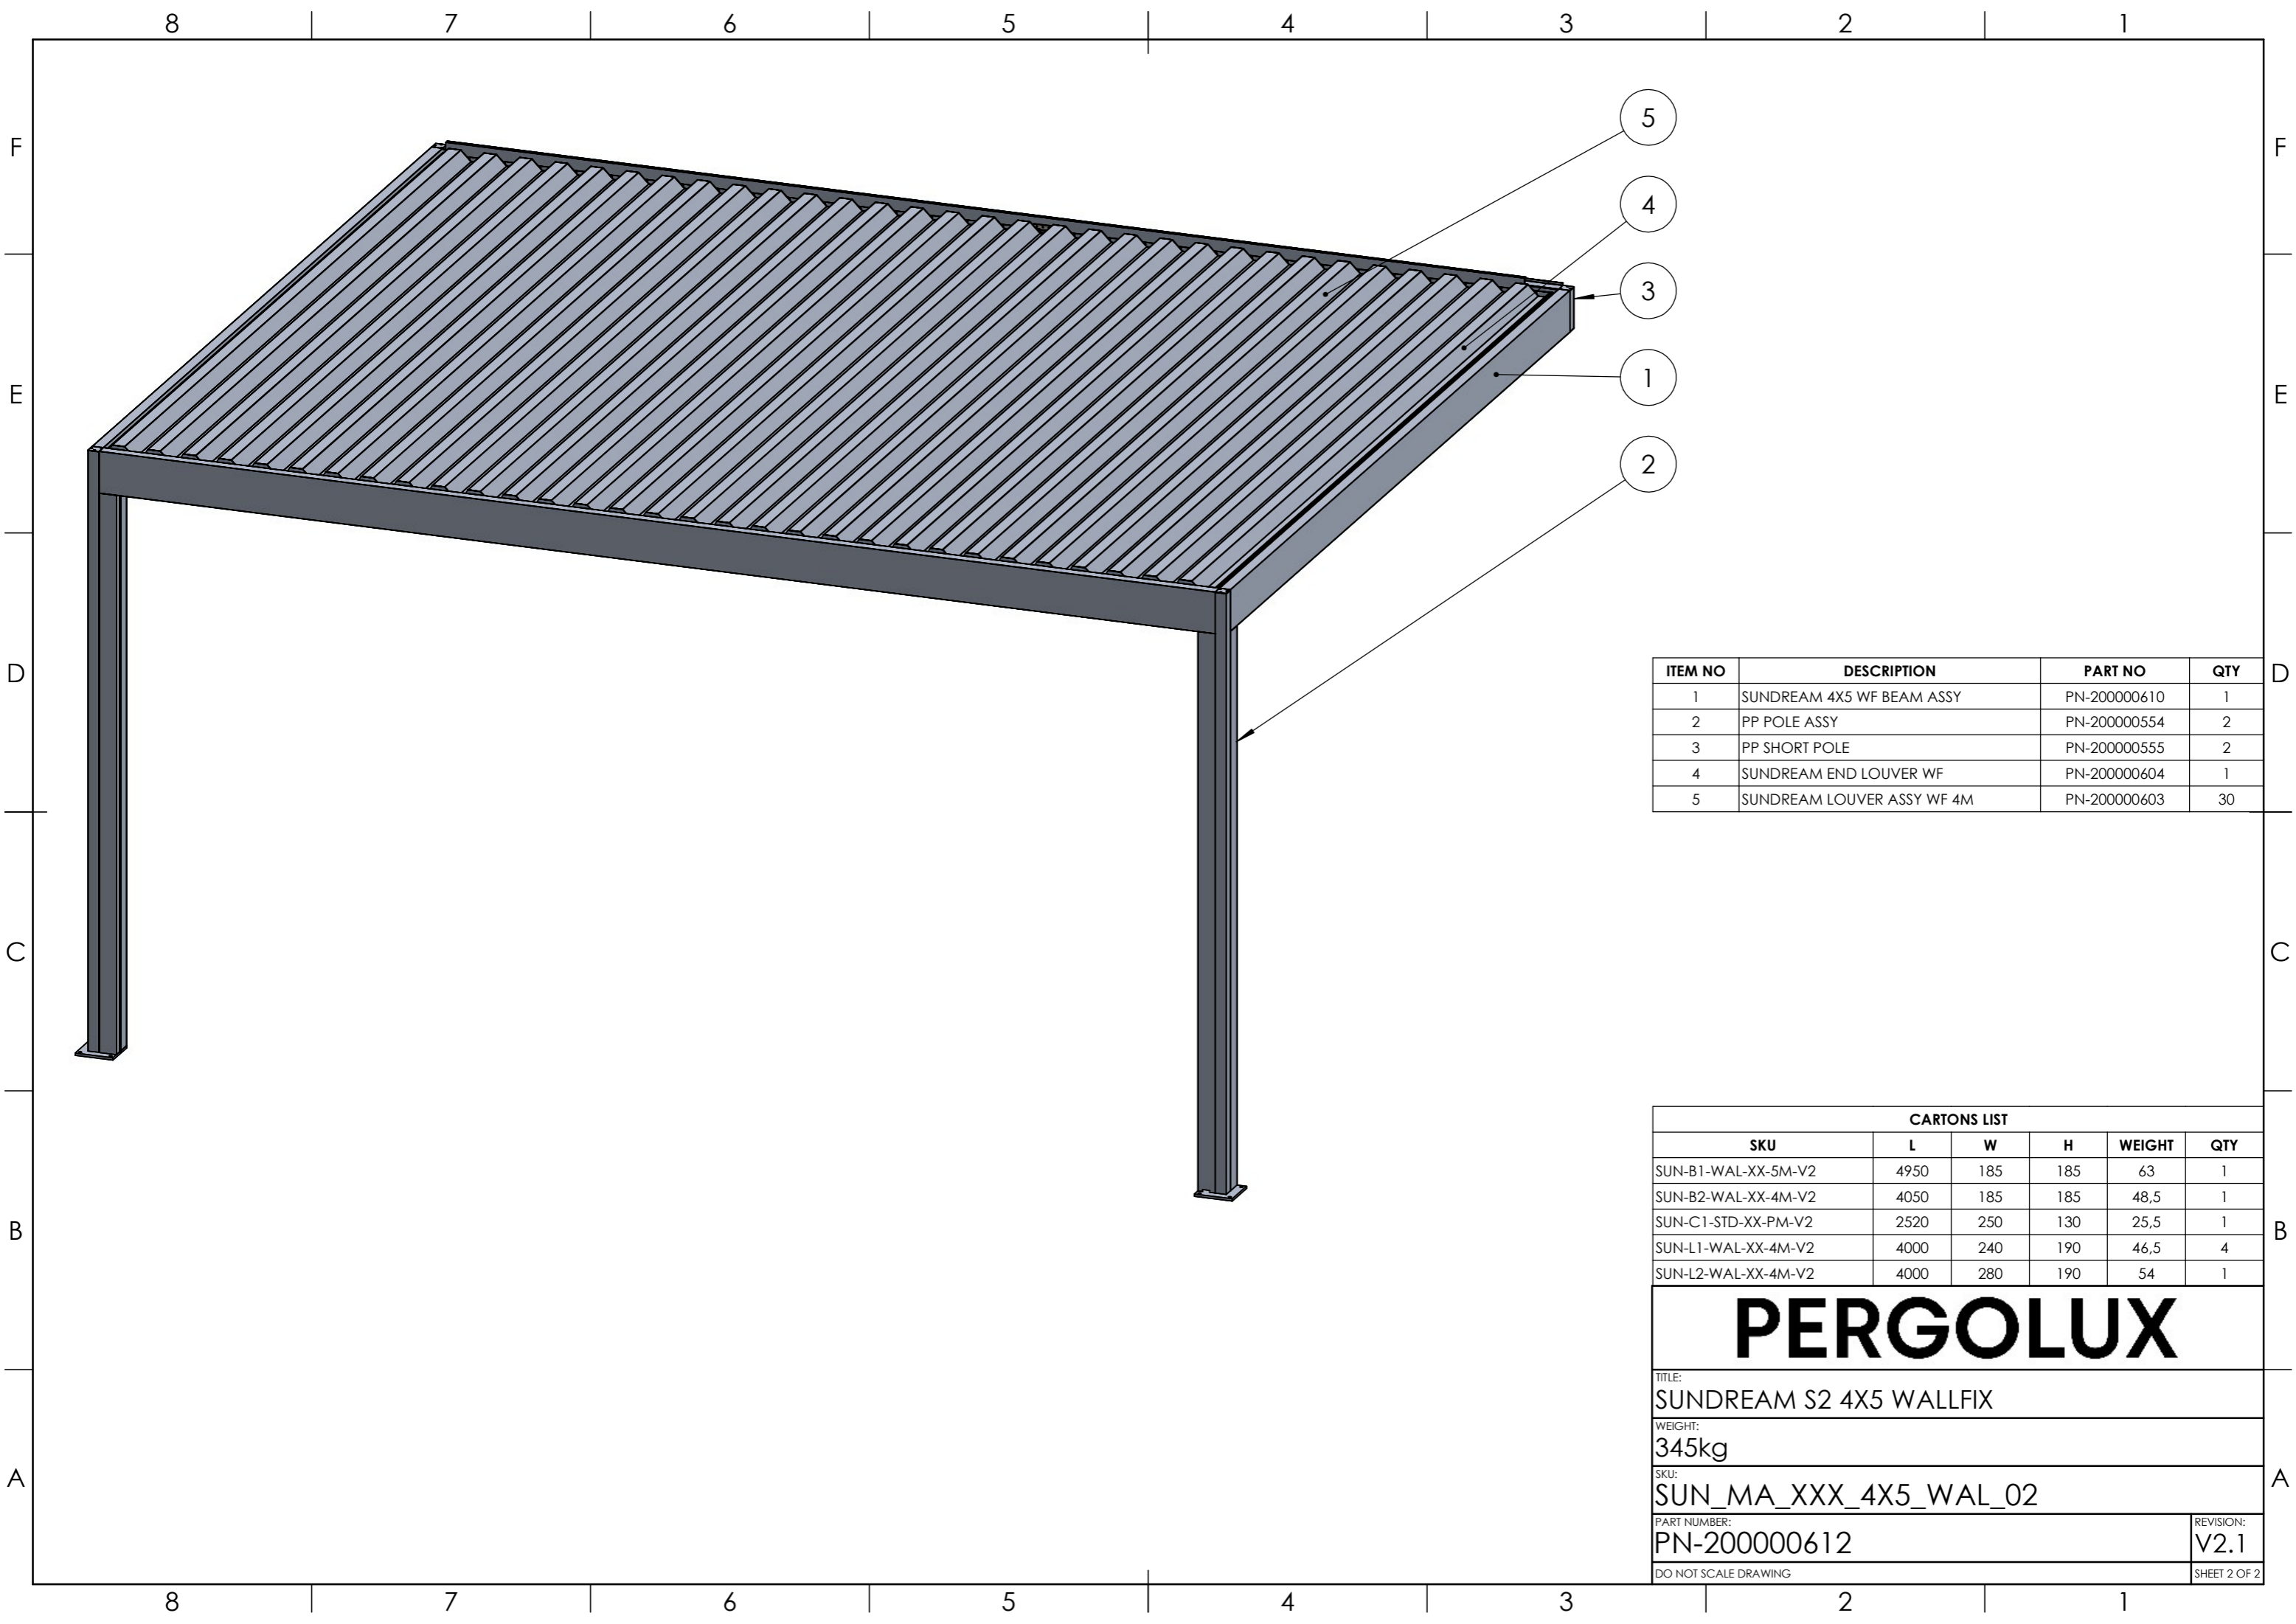

ITEM NO	DESCRIPTION	PART NO	QTY
1	SUNDREAM 4X5 WF BEAM ASSY	PN-200000610	1
2	PP POLE ASSY	PN-200000554	2
3	PP SHORT POLE	PN-200000555	2
4	SUNDREAM END LOUVER WF	PN-200000604	1
5	SUNDREAM LOUVER ASSY WF 4M	PN-200000603	30

CARTONS LIST					
SKU	L	W	H	WEIGHT	QTY
SUN-B1-WAL-XX-5M-V2	4950	185	185	63	1
SUN-B2-WAL-XX-4M-V2	4050	185	185	48,5	1
SUN-C1-STD-XX-PM-V2	2520	250	130	25,5	1
SUN-L1-WAL-XX-4M-V2	4000	240	190	46,5	4
SUN-L2-WAL-XX-4M-V2	4000	280	190	54	1

PERGOLUX

TITLE:
SUNDREAM S2 4X5 WALLFIX

WEIGHT:
345kg

SKU:
SUN_MA_XXX_4X5_WAL_02

PART NUMBER: PN-200000612	REVISION: V2.1

DO NOT SCALE DRAWING SHEET 2 OF 2