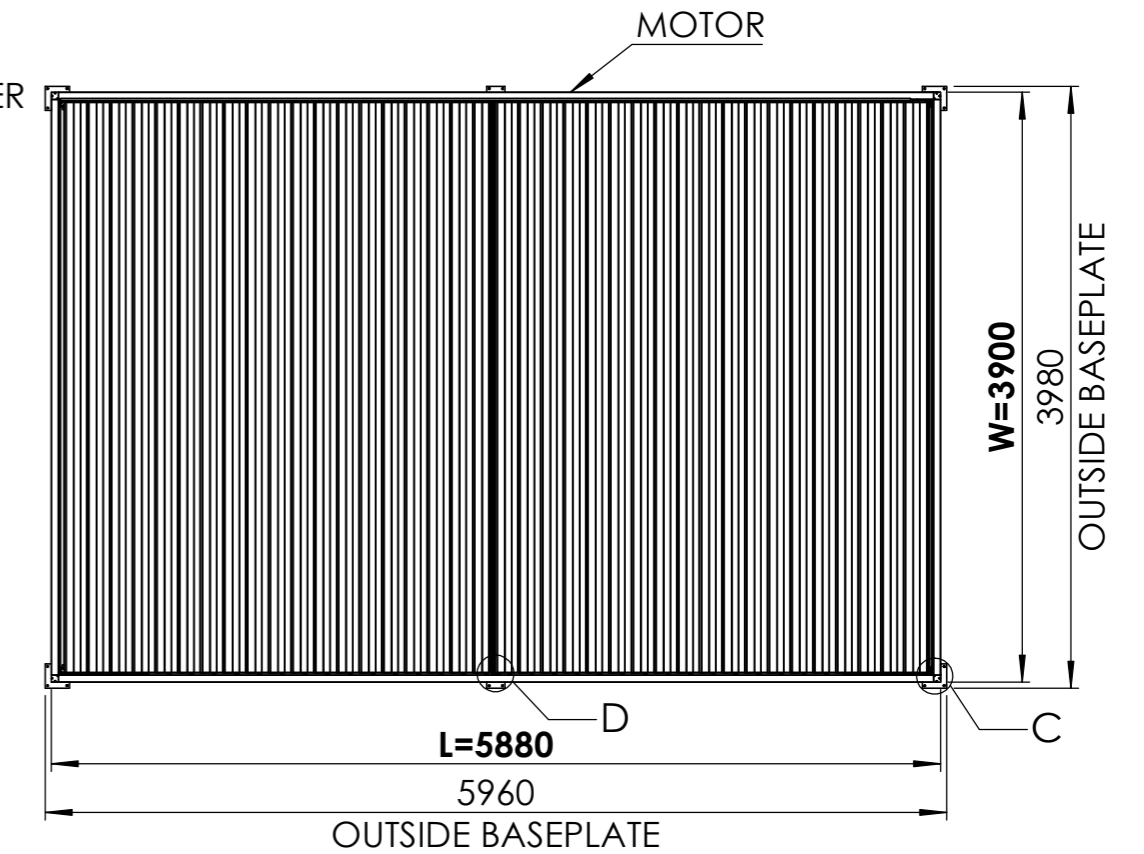

LOUVER
DRAIN
SLOPE

PERGOLUX	
TITLE: SUNDREAM S2 4X6 FREESTANDING	
WEIGHT: 463kg	
SKU: SUN_MA_XXX_4X6_FRE_02	
PART NUMBER: PN-200000768	REVISION 0.1
DO NOT SCALE DRAWING	ALL DIMENSIONS ARE IN MILLIMETERS
	SHEET 1 OF 2