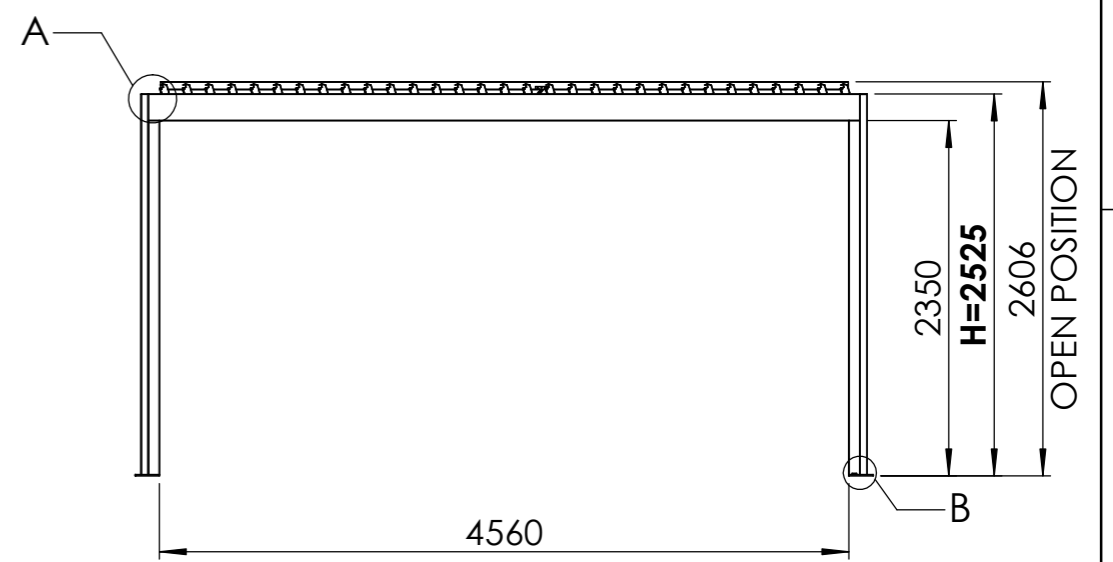

PERGOLUX

TITLE:
SUNDREAM S2 4X4 WALLFIX

WEIGHT:
291kg

SKU:
SUN_MA_XXX_4X4_WAL_02

PART NUMBER: PN-200000613	REVISION: V2.1
------------------------------	-------------------

DO NOT SCALE DRAWING SHEET 2 OF 2