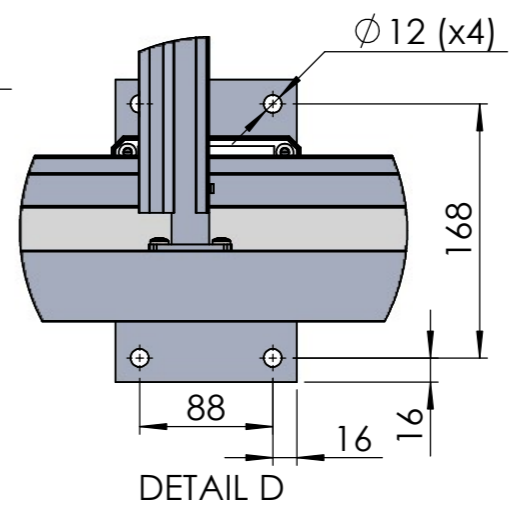

WEIGHT:
463kg

SKU:
SUN_MA_XXX_4X6_FRE_02

PART NUMBER: PN-200000768	REVISION: 0.1
------------------------------	------------------

DO NOT SCALE DRAWING SHEET 2 OF 2

LOUVER THICKNESS: 1,5

PERGOLUX

TITLE: SUNDREAM S2 4X6 WALLFIX	
WEIGHT: 423kg	
SKU: SUN_MA_XXX_4X6_WAL_02	
PART NUMBER: PN-200000775	REVISION: 0.1
DO NOT SCALE DRAWING	ALL DIMENSIONS ARE IN MILLIMETERS
SHEET 1 OF 2	