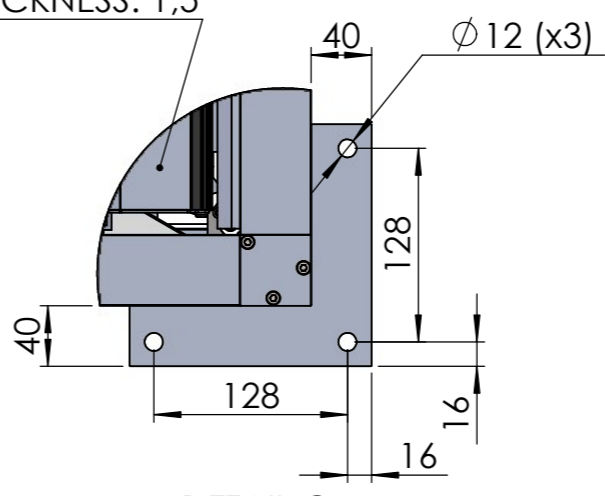

BEAM THICKNESS: 2,3

DETAIL A
OPEN POSITION

POST THICKNESS: 2

WATER DRAIN

DETAIL B

LOUVER THICKNESS: 1,5

DETAIL C

PERGOLUX