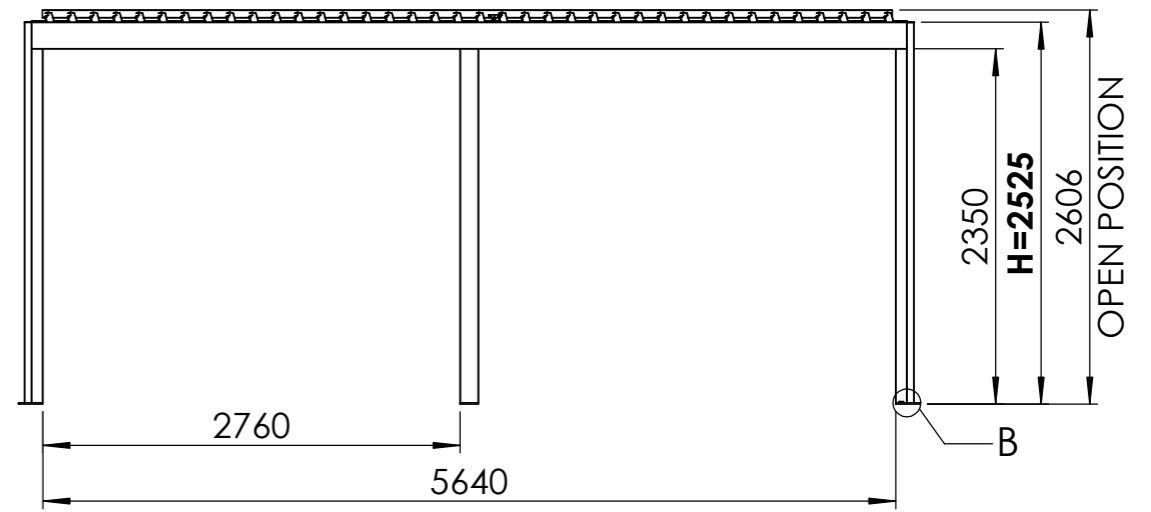

8 7 6 5 4 3 2 1

F E D C B A

PERGOLUX	
TITLE: SUNDREAM S2 3X6 WALLFIX	
WEIGHT: 337kg	
SKU: SUN_MA_XXX_3X6_WAL_02	
PART NUMBER: PN-200000771	REVISION 0.1
DO NOT SCALE DRAWING	ALL DIMENSIONS ARE IN MILLIMETERS
SHEET 1 OF 2	

8 7 6 5 4 3 2 1

A B C D E F