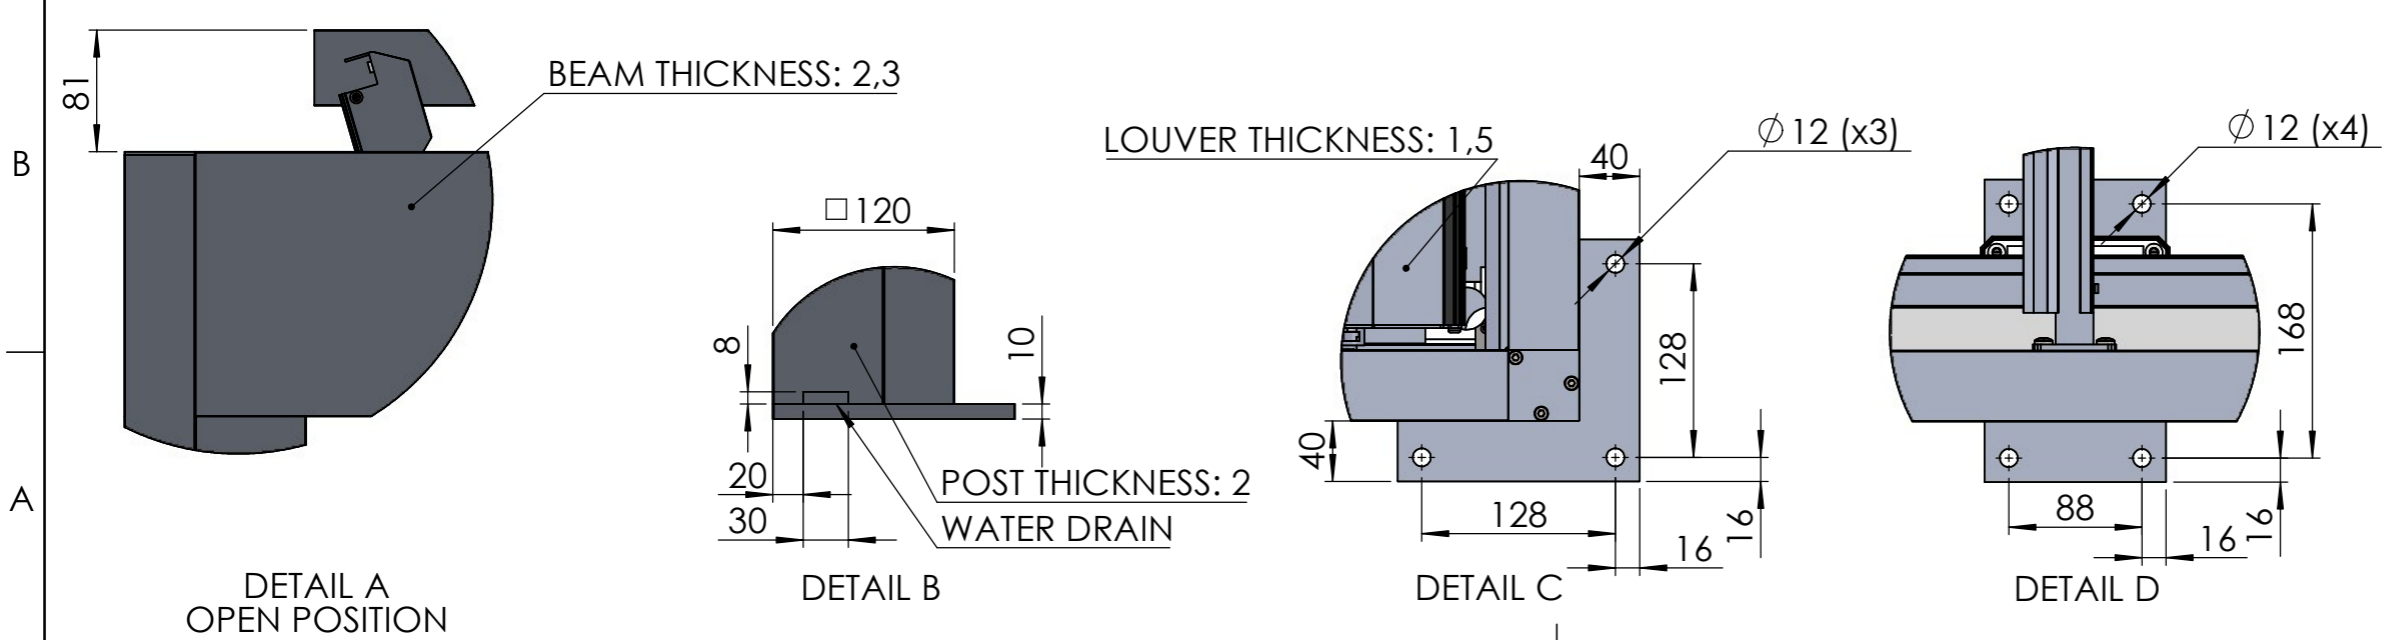

PERGOLUX

TITLE:
SUN V2 3X6 FREESTANDING

WEIGHT:
380kg

SKU:
SUN_MA_XXX_3X6_FRE_02

PART NUMBER:
PN-200000766

REVISION:
0.1

DO NOT SCALE DRAWING   ALL DIMENSIONS ARE IN MILLIMETERS   SHEET 1 OF 2