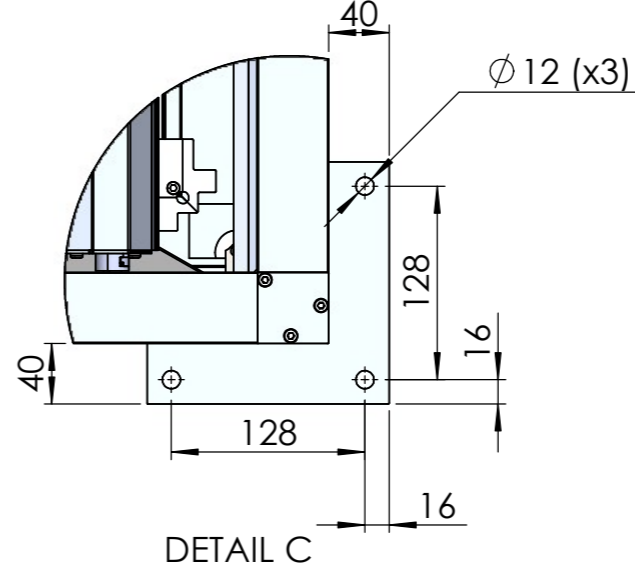

PERGOLUX

TITLE:
SUNDREAM S2 3X4 FREESTANDING

WEIGHT:
261kg

SKU:
SUN_MA_XXX_3X4_FRE_02

PART NUMBER: PN-200000625	REVISION: V2.1
------------------------------	-------------------

DO NOT SCALE DRAWING SHEET 2 OF 2