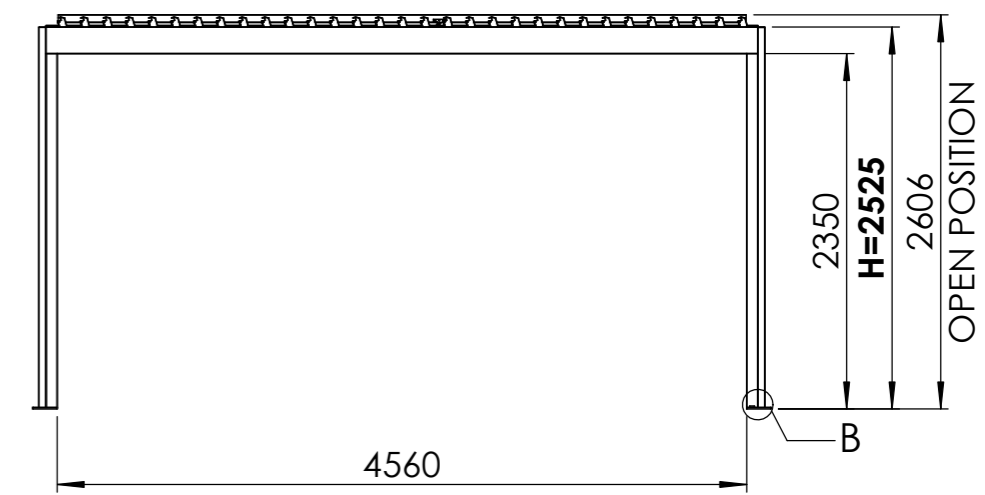

PERGOLUX

TITLE:
SUNDREAM S2 3X5 FREESTANDING

WEIGHT:
306kg

SKU:
SUN_MA_XXX_3X5_FRE_02

PART NUMBER: PN-200000639	REVISION: V2.1
------------------------------	-------------------

DO NOT SCALE DRAWING SHEET 2 OF 2