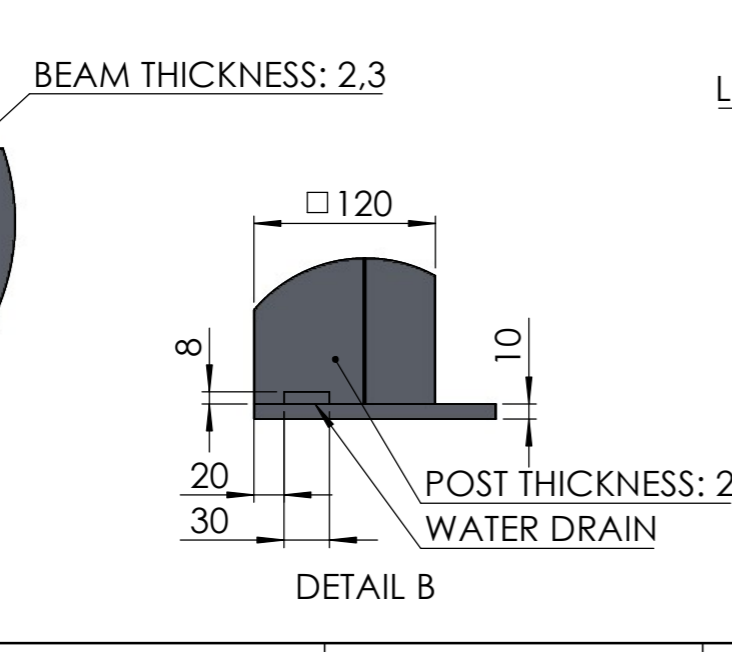

PERGOLUX

TITLE:
SUNDREAM S2 4X5 WALLFIX

WEIGHT:
345kg

SKU:
SUN_MA_XXX_4X5_WAL_02

PART NUMBER: PN-200000612	REVISION: V2.1
------------------------------	-------------------

DO NOT SCALE DRAWING SHEET 2 OF 2

LOUVER
DRAIN
SLOPE

PERGOLUX	
TITLE: SUNDREAM S2 4X6 FREESTANDING	
WEIGHT: 463kg	
SKU: SUN_MA_XXX_4X6_FRE_02	
PART NUMBER: PN-200000768	REVISION 0.1
DO NOT SCALE DRAWING	ALL DIMENSIONS ARE IN MILLIMETERS
	SHEET 1 OF 2