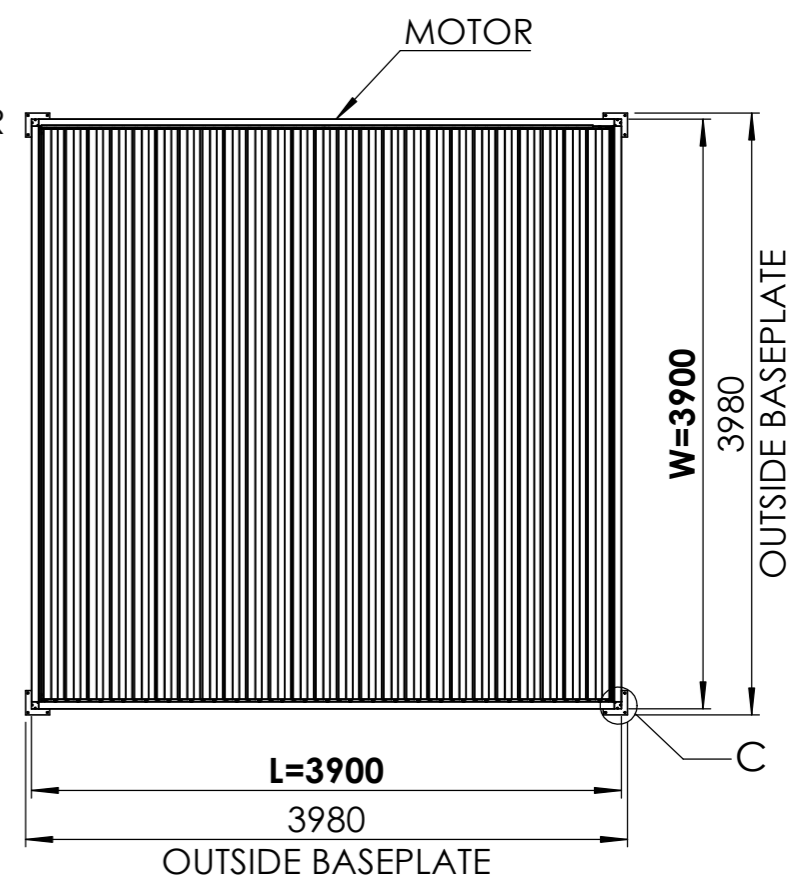

WEIGHT:
337kg

SKU:
SUN_MA_XXX_3X6_WAL_02

PART NUMBER: PN-200000771	REVISION: 0.1
------------------------------	------------------

DO NOT SCALE DRAWING SHEET 2 OF 2

8 7 6 5 4 3 2 1

F
E
D
C
B
A

LOUVER
DRAIN
SLOPE