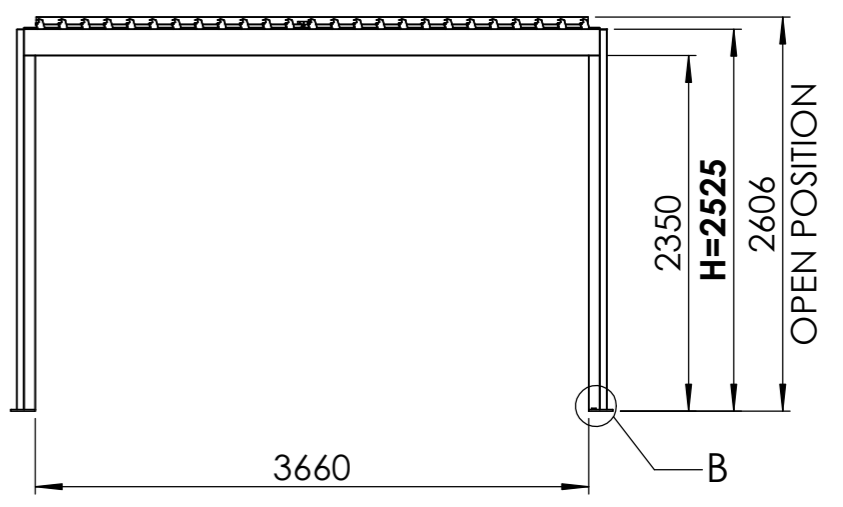

PERGOLUX

TITLE:
SUNDREAM S2 3X4 FREESTANDING

WEIGHT:
261kg

SKU:
SUN_MA_XXX_3X4_FRE_02

PART NUMBER: PN-200000625	REVISION: V2.1
------------------------------	-------------------

DO NOT SCALE DRAWING SHEET 2 OF 2