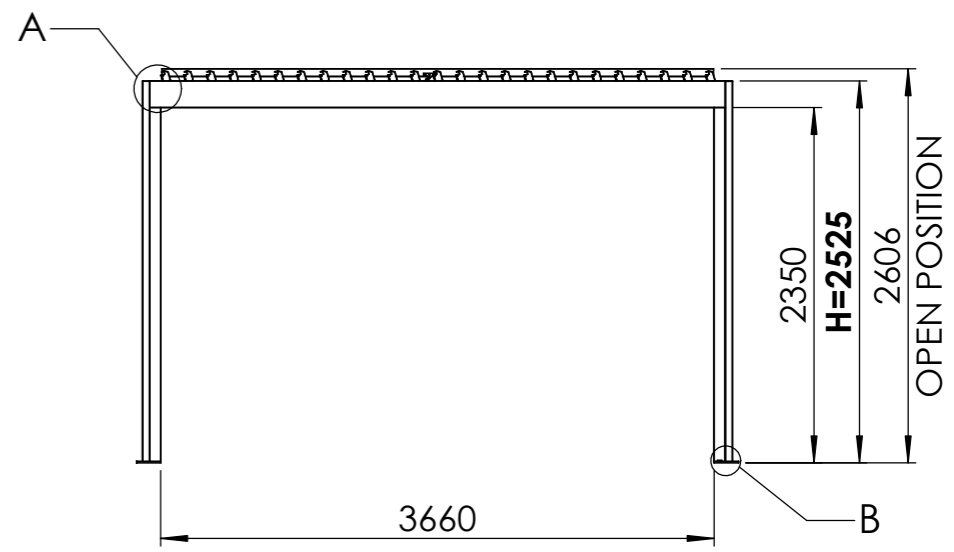

WEIGHT:
337kg

SKU:
SUN_MA_XXX_3X6_WAL_02

PART NUMBER: PN-200000771	REVISION: 0.1
------------------------------	------------------

DO NOT SCALE DRAWING SHEET 2 OF 2

8 7 6 5 4 3 2 1

F
E
D
C
B
A

LOUVER
DRAIN
SLOPE