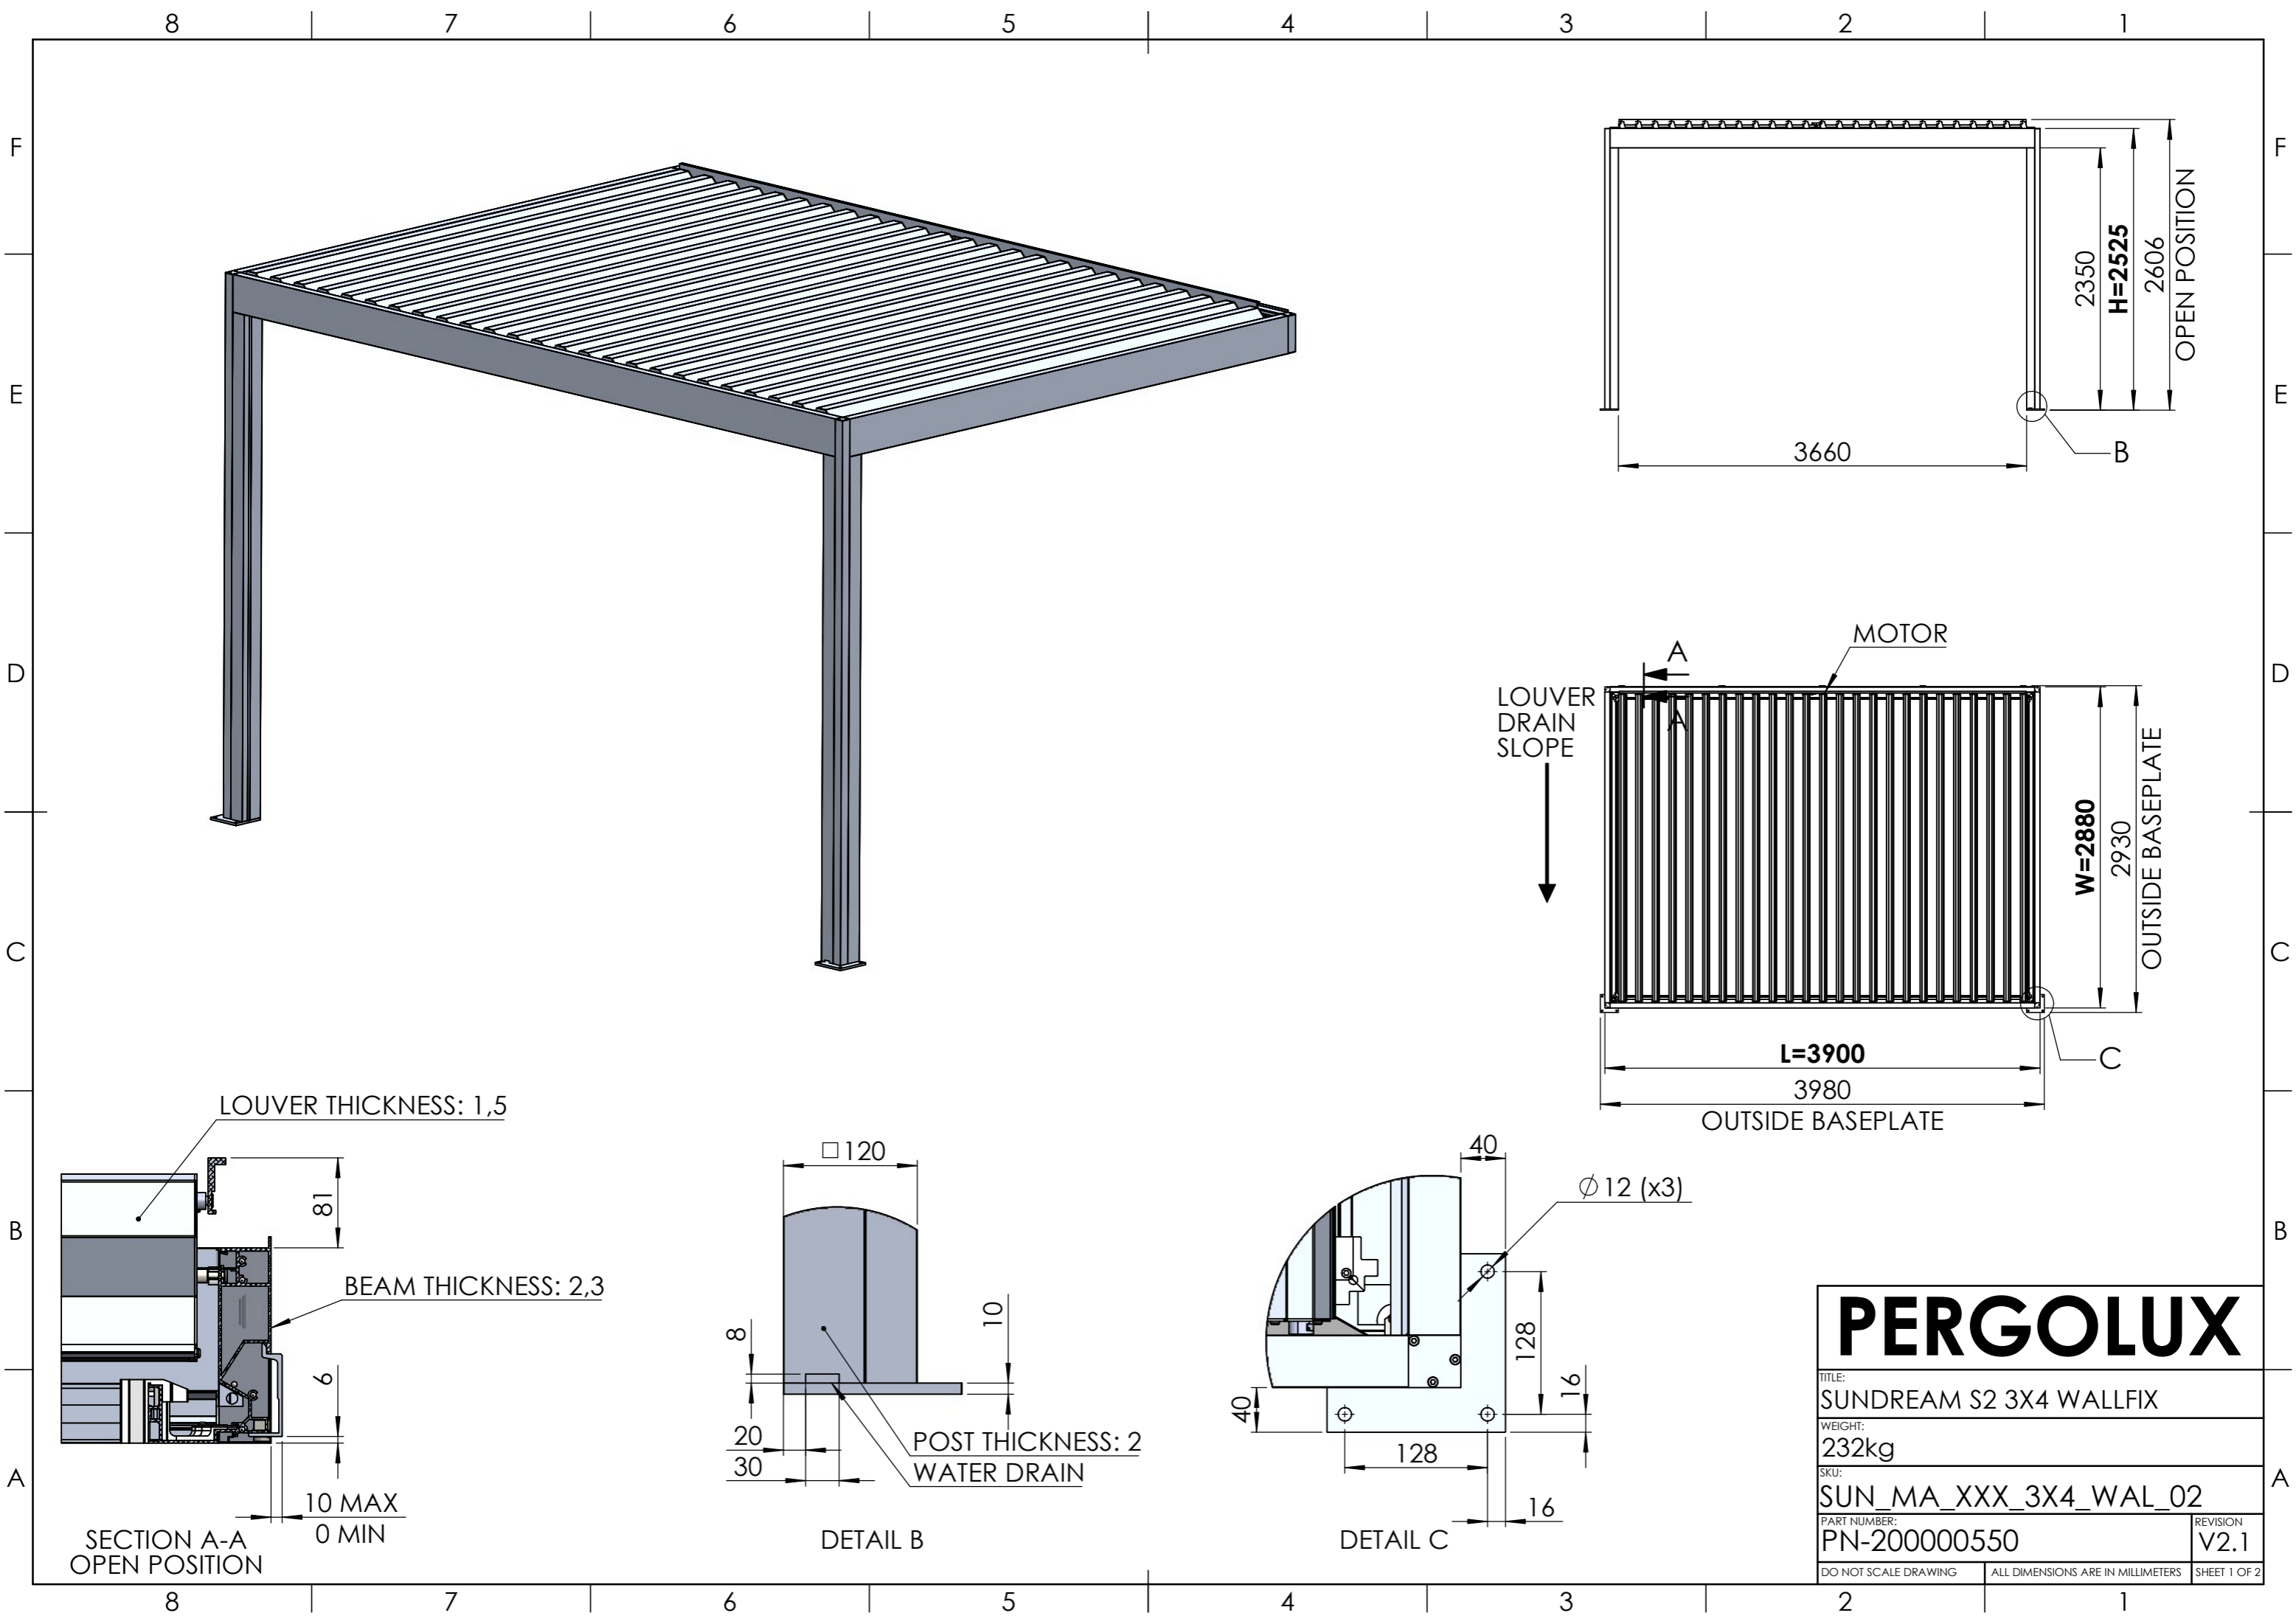

PERGOLUX

TITLE:
SUNDREAM S2 3X4 FREESTANDING

WEIGHT:
261kg

SKU:
SUN_MA_XXX_3X4_FRE_02

PART NUMBER: PN-200000625	REVISION: V2.1
------------------------------	-------------------

DO NOT SCALE DRAWING SHEET 2 OF 2

PERGOLUX	
TITLE: SUNDREAM S2 3X4 WALLFIX	
WEIGHT: 232kg	
SKU: SUN_MA_XXX_3X4_WAL_02	
PART NUMBER: PN-200000550	REVISION V2.1
DO NOT SCALE DRAWING	ALL DIMENSIONS ARE IN MILLIMETERS
SHEET 1 OF 2	

ITEM NO	DESCRIPTION	PART NO	QTY
1	PP POLE ASSY	PN-200000554	2
2	PP SHORT POLE	PN-200000555	2
3	SUNDREAM END LOUVER WF	PN-200000552	1
4	SUNDREAM LOUVER ASSY WF 3M	PN-200000551	24
5	SUNDREAM 3X4 ROOF/BEAM ASSY	PN-200000556	1