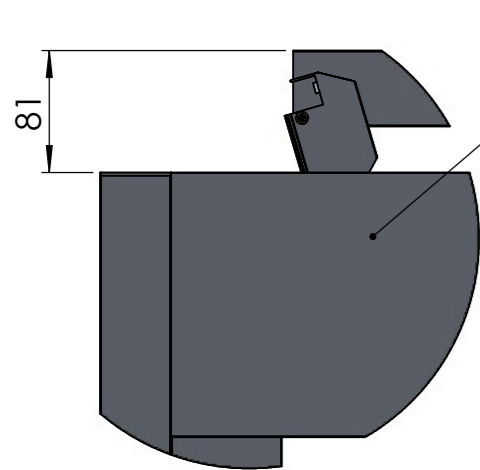

PERGOLUX

TITLE:
SUNDREAM S2 3X4 WALLFIX

WEIGHT:
232kg

SKU:
SUN_MA_XXX_3X4_WAL_02

PART NUMBER: PN-200000550	REVISION V2.1
------------------------------	------------------

DO NOT SCALE DRAWING SHEET 2 OF 2

DETAIL A
OPEN POSITION