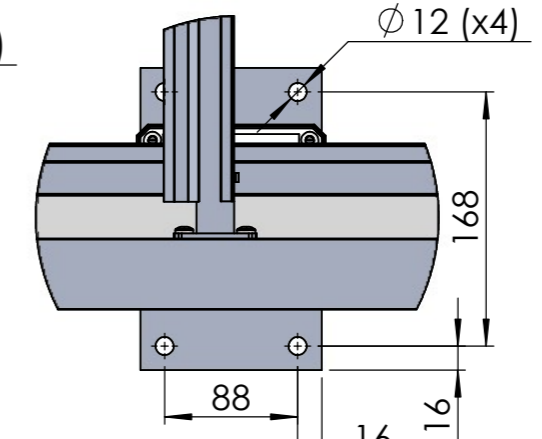

8 7 6 5 4 3 2 1

F E D C B A

PERGOLUX	
TITLE: SUNDREAM S2 3X6 WALLFIX	
WEIGHT: 337kg	
SKU: SUN_MA_XXX_3X6_WAL_02	
PART NUMBER: PN-200000771	REVISION 0.1
DO NOT SCALE DRAWING	ALL DIMENSIONS ARE IN MILLIMETERS
SHEET 1 OF 2	

8 7 6 5 4 3 2 1

A B C D E F