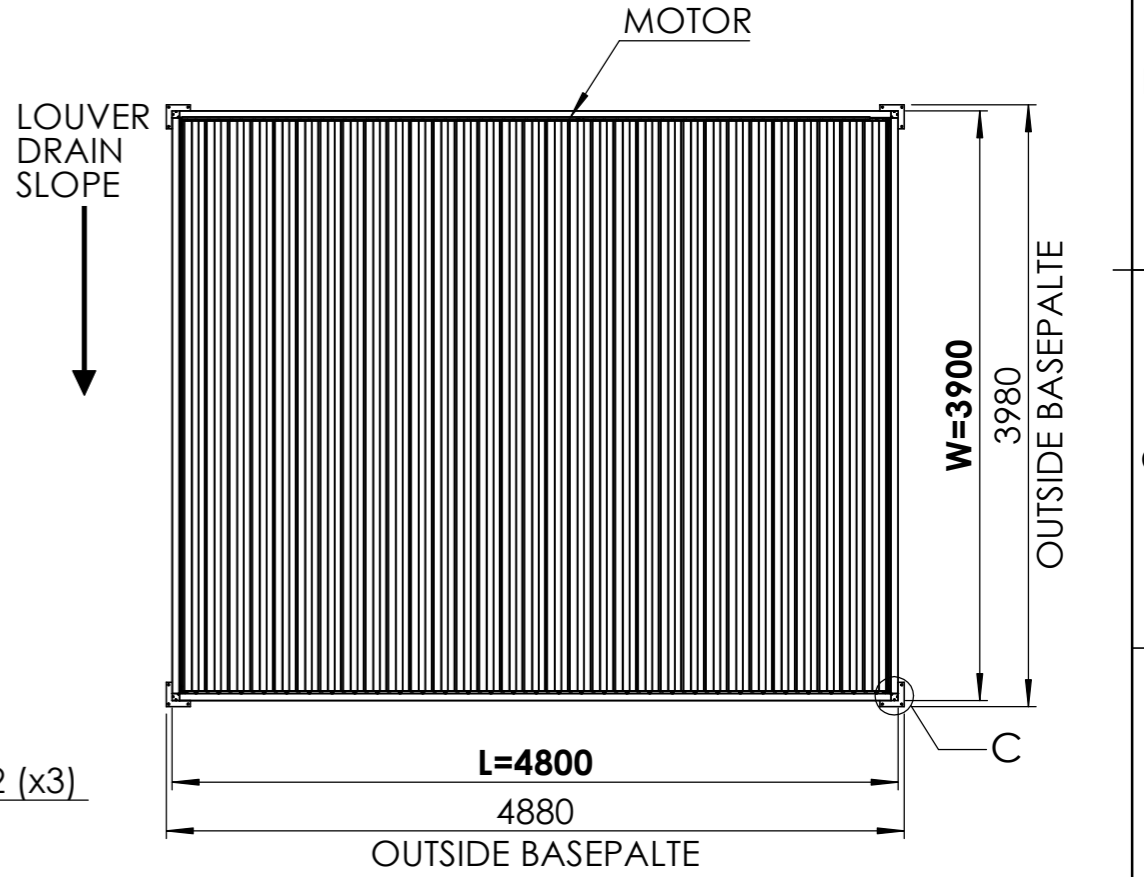

PERGOLUX

TITLE:
SUNDREAM S2 4X4 WALLFIX

WEIGHT:
291kg

SKU:
SUN_MA_XXX_4X4_WAL_02

PART NUMBER: PN-200000613	REVISION: V2.1
------------------------------	-------------------

DO NOT SCALE DRAWING SHEET 2 OF 2