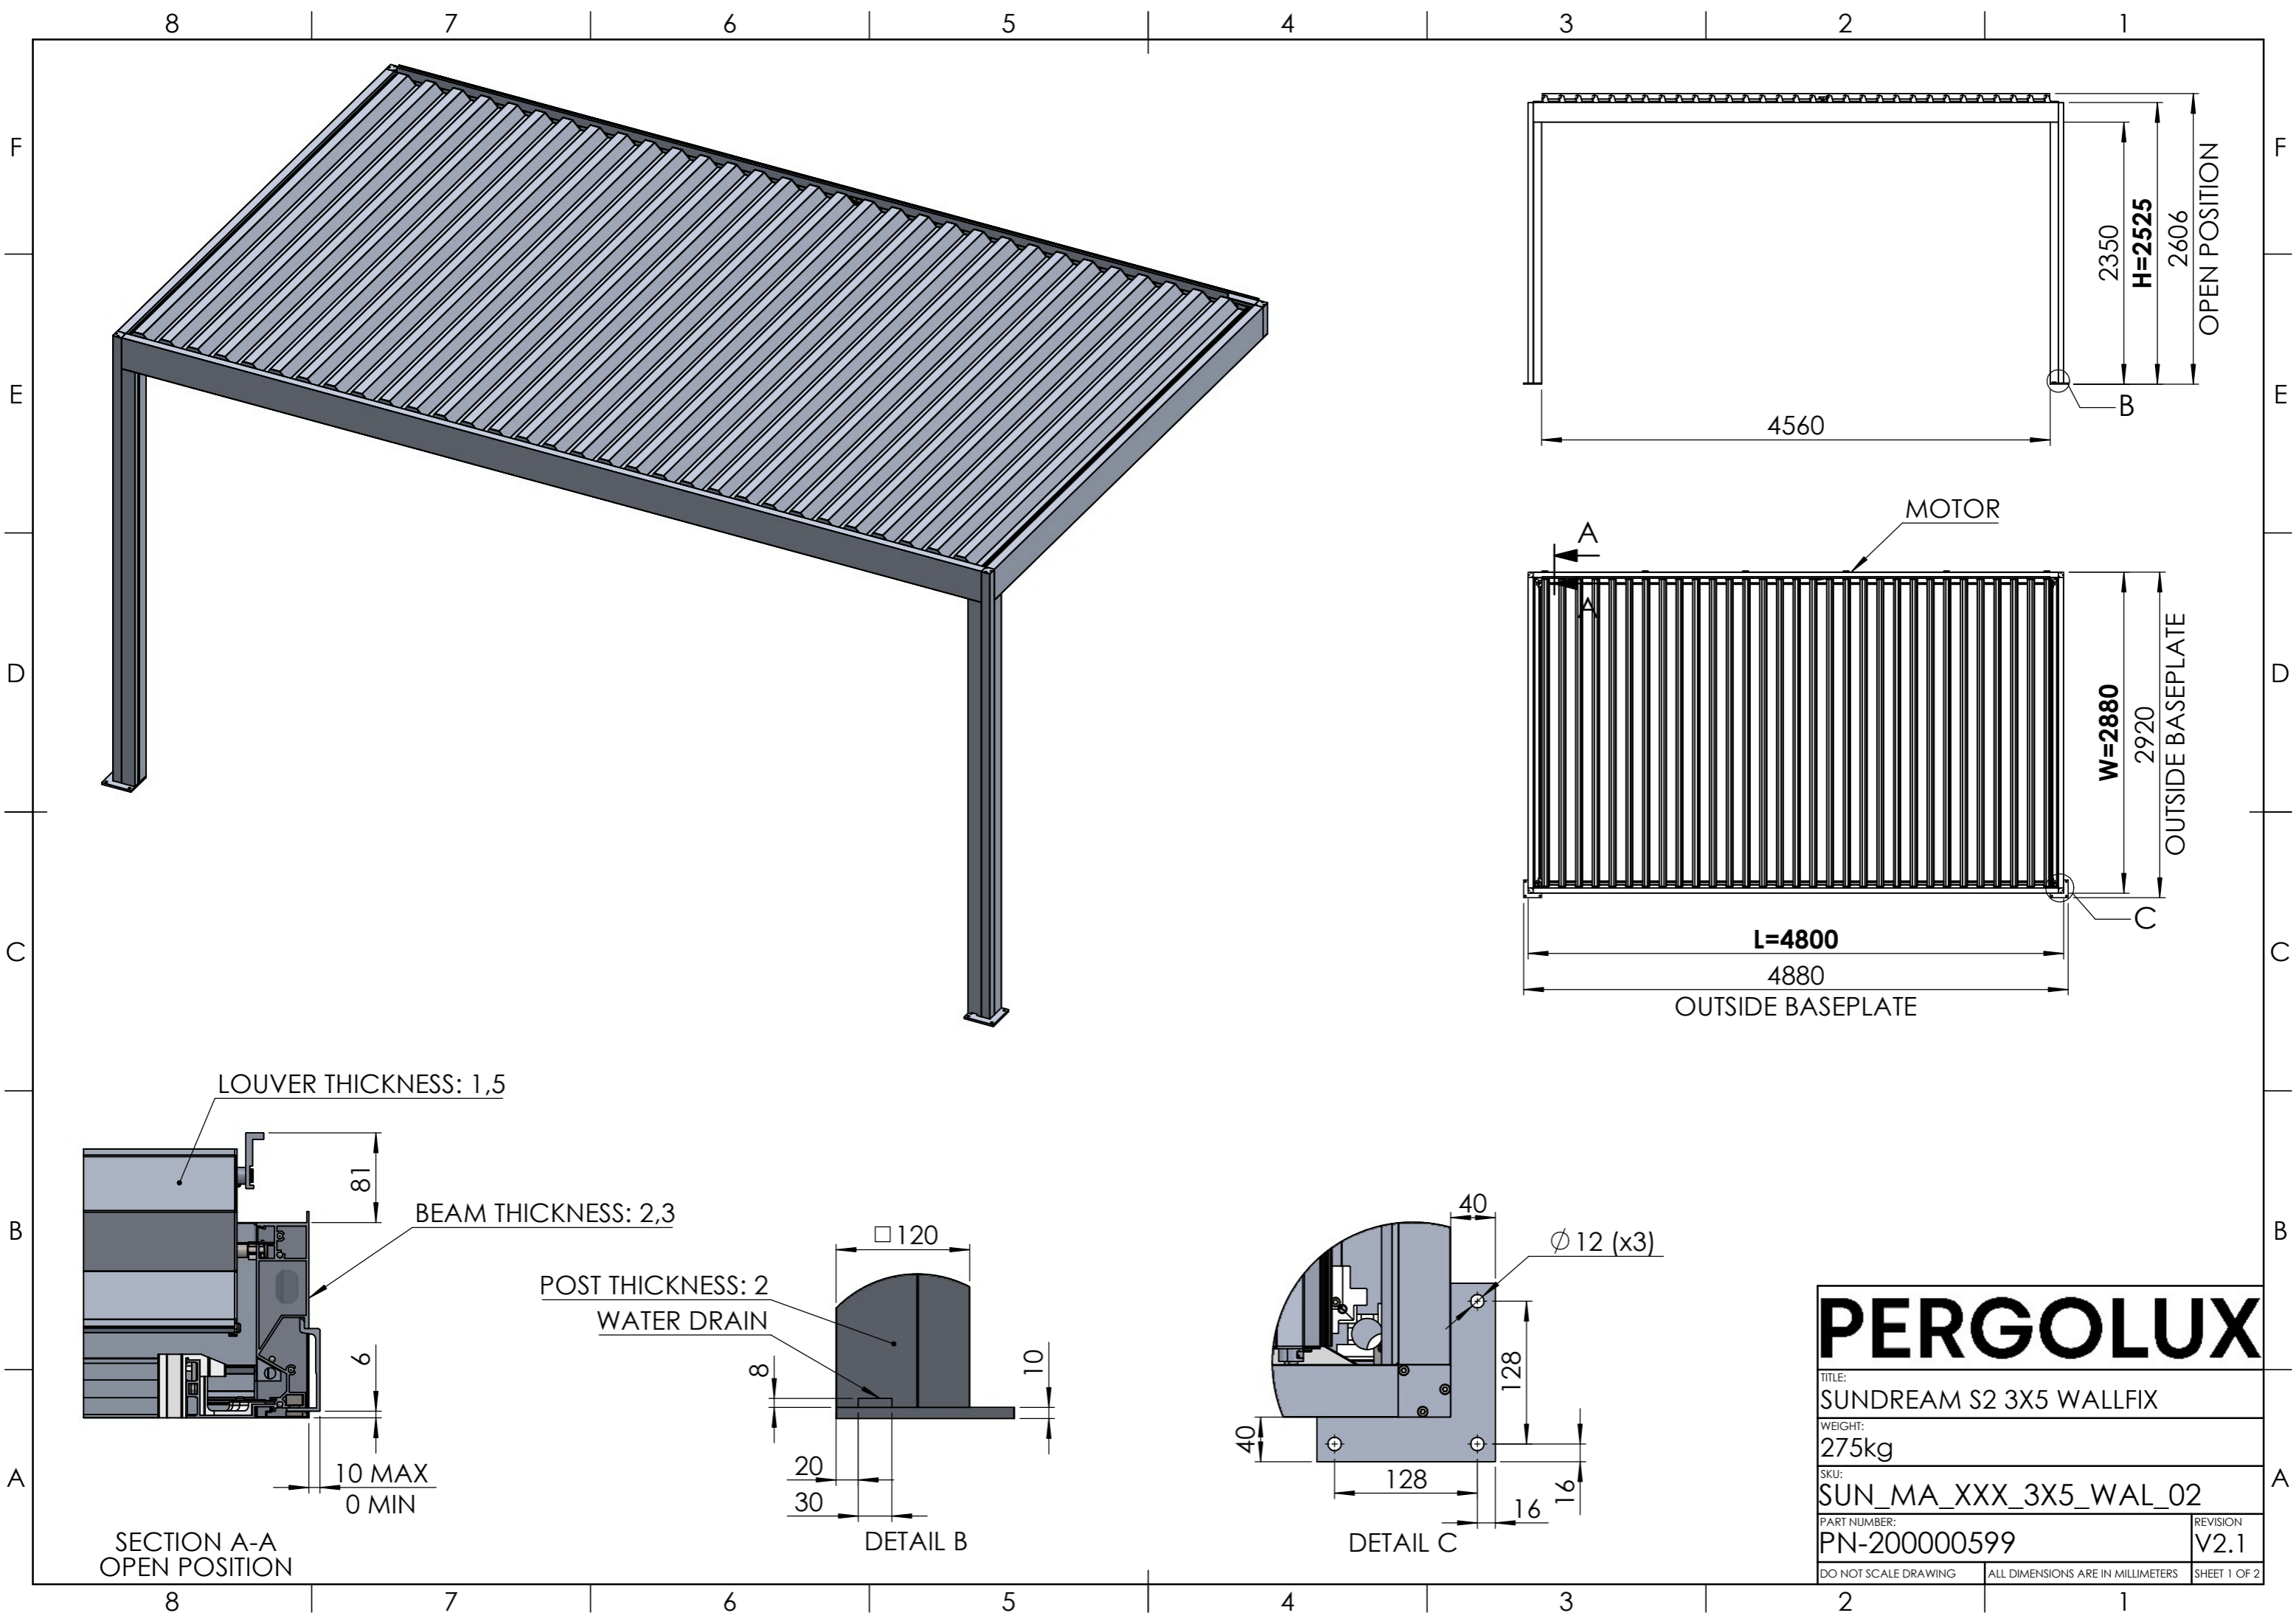

PERGOLUX

TITLE:
SUNDREAM S2 3X5 FREESTANDING

WEIGHT:
306kg

SKU:
SUN_MA_XXX_3X5_FRE_02

PART NUMBER: PN-200000639	REVISION: V2.1
------------------------------	-------------------

DO NOT SCALE DRAWING SHEET 2 OF 2

PERGOLUX	
TITLE: SUNDREAM S2 3X5 WALLFIX	
WEIGHT: 275kg	
SKU: SUN_MA_XXX_3X5_WAL_02	
PART NUMBER: PN-200000599	REVISION V2.1
DO NOT SCALE DRAWING	ALL DIMENSIONS ARE IN MILLIMETERS
SHEET 1 OF 2	

ITEM NO	DESCRIPTION	PART NO	QTY
1	SUNDREAM 3X5 WF BEAM ASSY	PN-200000597	1
2	PP POLE ASSY	PN-200000554	2
3	PP SHORT POLE	PN-200000555	2
4	SUNDREAM END LOUVER WF	PN-200000552	1
5	SUNDREAM LOUVER ASSY WF 3M	PN-200000551	30