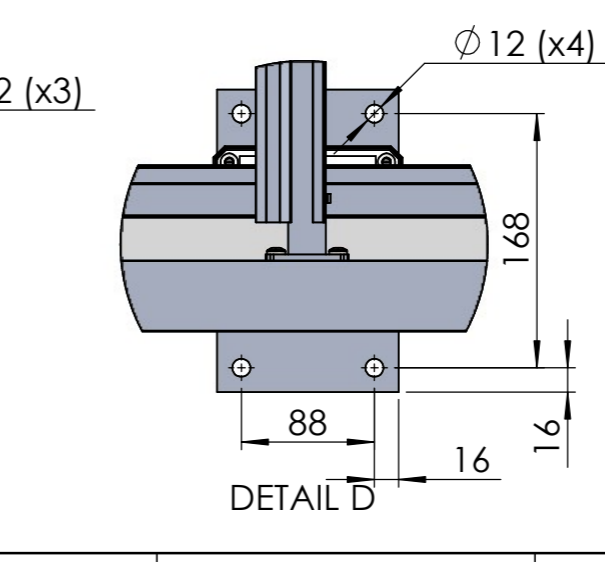

PERGOLUX	
TITLE: SUNDREAM S2 4X6 FREESTANDING	
WEIGHT: 463kg	
SKU: SUN_MA_XXX_4X6_FRE_02	
PART NUMBER: PN-200000768	REVISION 0.1
DO NOT SCALE DRAWING	ALL DIMENSIONS ARE IN MILLIMETERS
	SHEET 1 OF 2