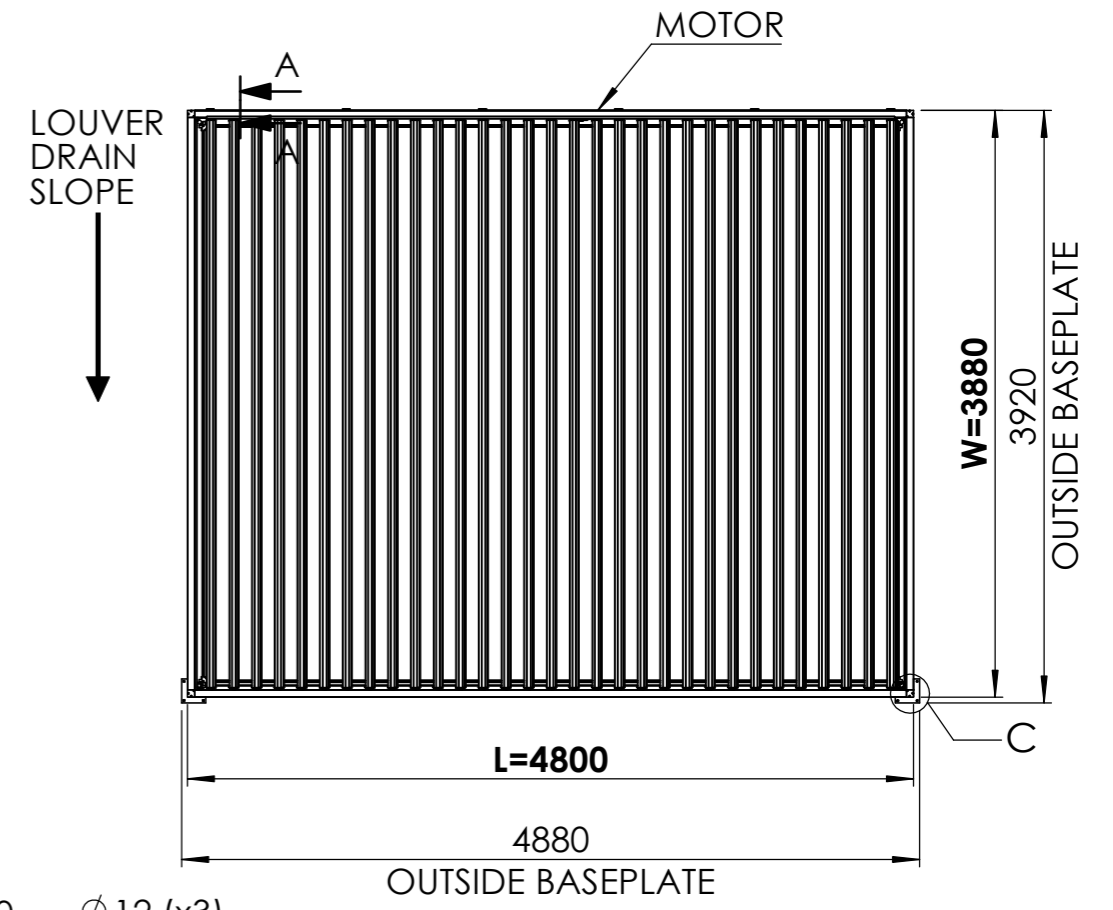

PERGOLUX

TITLE:
SUNDREAM S2 4X5 FREESTANDING

WEIGHT:
374kg

SKU:
SUN_MA_XXX_4X5_FRE_02

PART NUMBER: PN-200000644	REVISION: V2.1
------------------------------	-------------------

DO NOT SCALE DRAWING SHEET 2 OF 2