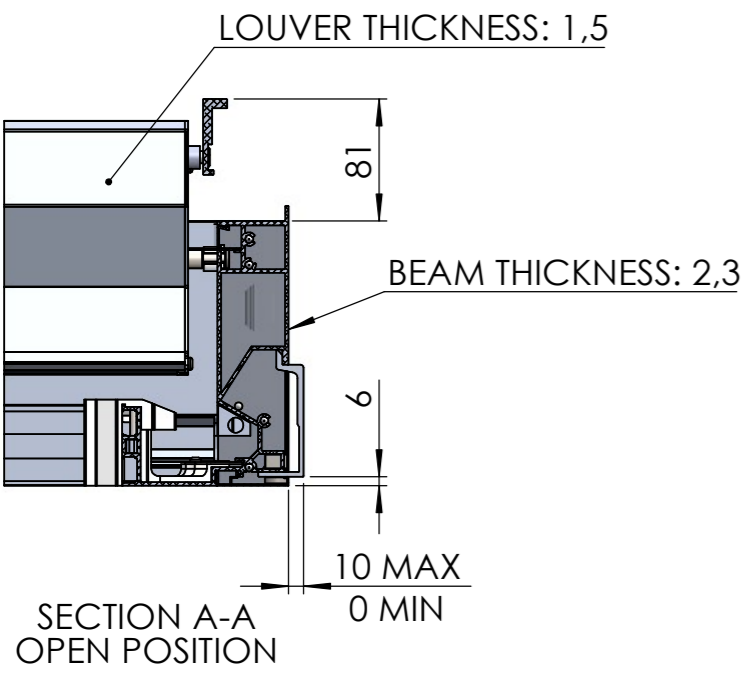

PERGOLUX

TITLE:
SUNDREAM S2 3X4 FREESTANDING

WEIGHT:
261kg

SKU:
SUN_MA_XXX_3X4_FRE_02

PART NUMBER: PN-200000625	REVISION: V2.1
------------------------------	-------------------

DO NOT SCALE DRAWING SHEET 2 OF 2