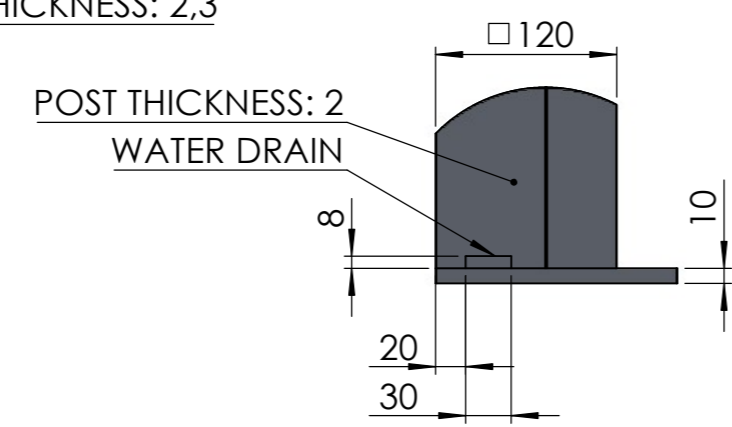

PERGOLUX

TITLE:
SUNDREAM S2 3X5 FREESTANDING

WEIGHT:
306kg

SKU:
SUN_MA_XXX_3X5_FRE_02

PART NUMBER: PN-200000639	REVISION: V2.1
------------------------------	-------------------

DO NOT SCALE DRAWING SHEET 2 OF 2