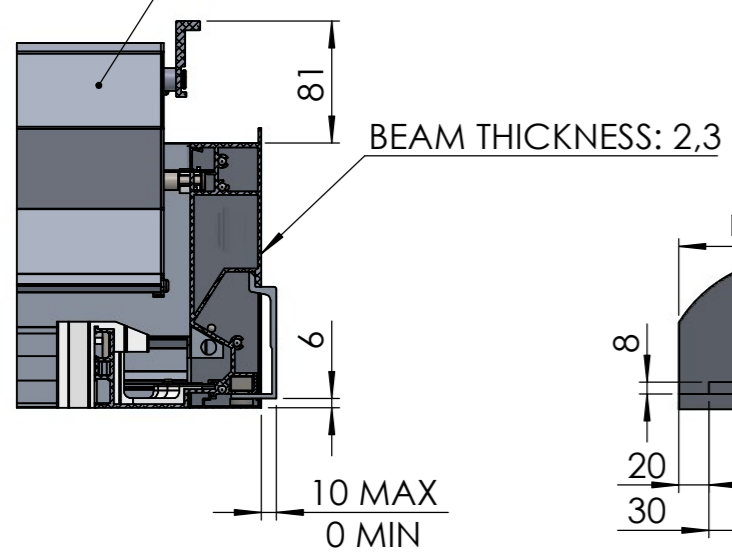

WEIGHT:
463kg

SKU:
SUN_MA_XXX_4X6_FRE_02

PART NUMBER: PN-200000768	REVISION: 0.1
------------------------------	------------------

DO NOT SCALE DRAWING SHEET 2 OF 2

LOUVER THICKNESS: 1,5

PERGOLUX

TITLE: SUNDREAM S2 4X6 WALLFIX	
WEIGHT: 423kg	
SKU: SUN_MA_XXX_4X6_WAL_02	
PART NUMBER: PN-200000775	REVISION: 0.1
DO NOT SCALE DRAWING	ALL DIMENSIONS ARE IN MILLIMETERS
SHEET 1 OF 2	