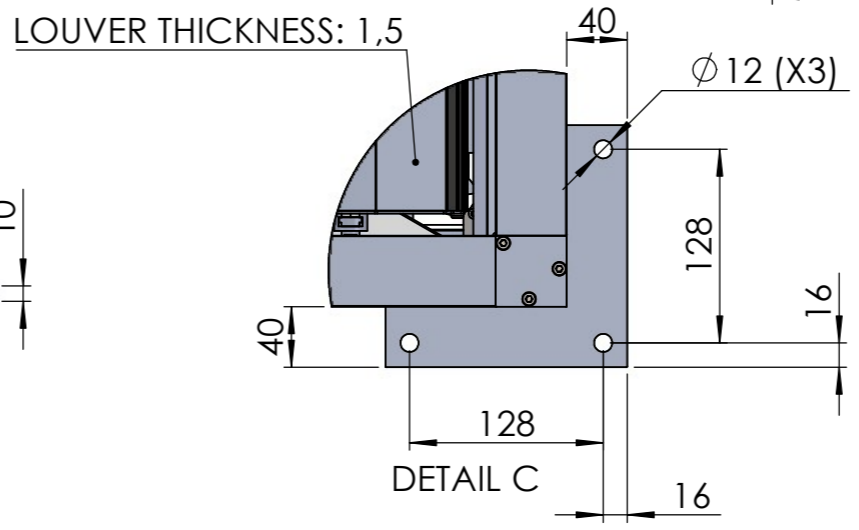

DETAIL C

PERGOLUX

TITLE: SUNDREAM S2 3X4 FREESTANDING	
WEIGHT: 261kg	
SKU: SUN_MA_XXX_3X4_FRE_02	
PART NUMBER: PN-200000625	REVISION V2.1
DO NOT SCALE DRAWING	SHEET 1 OF 2

8 7 6 5 4 3 2 1