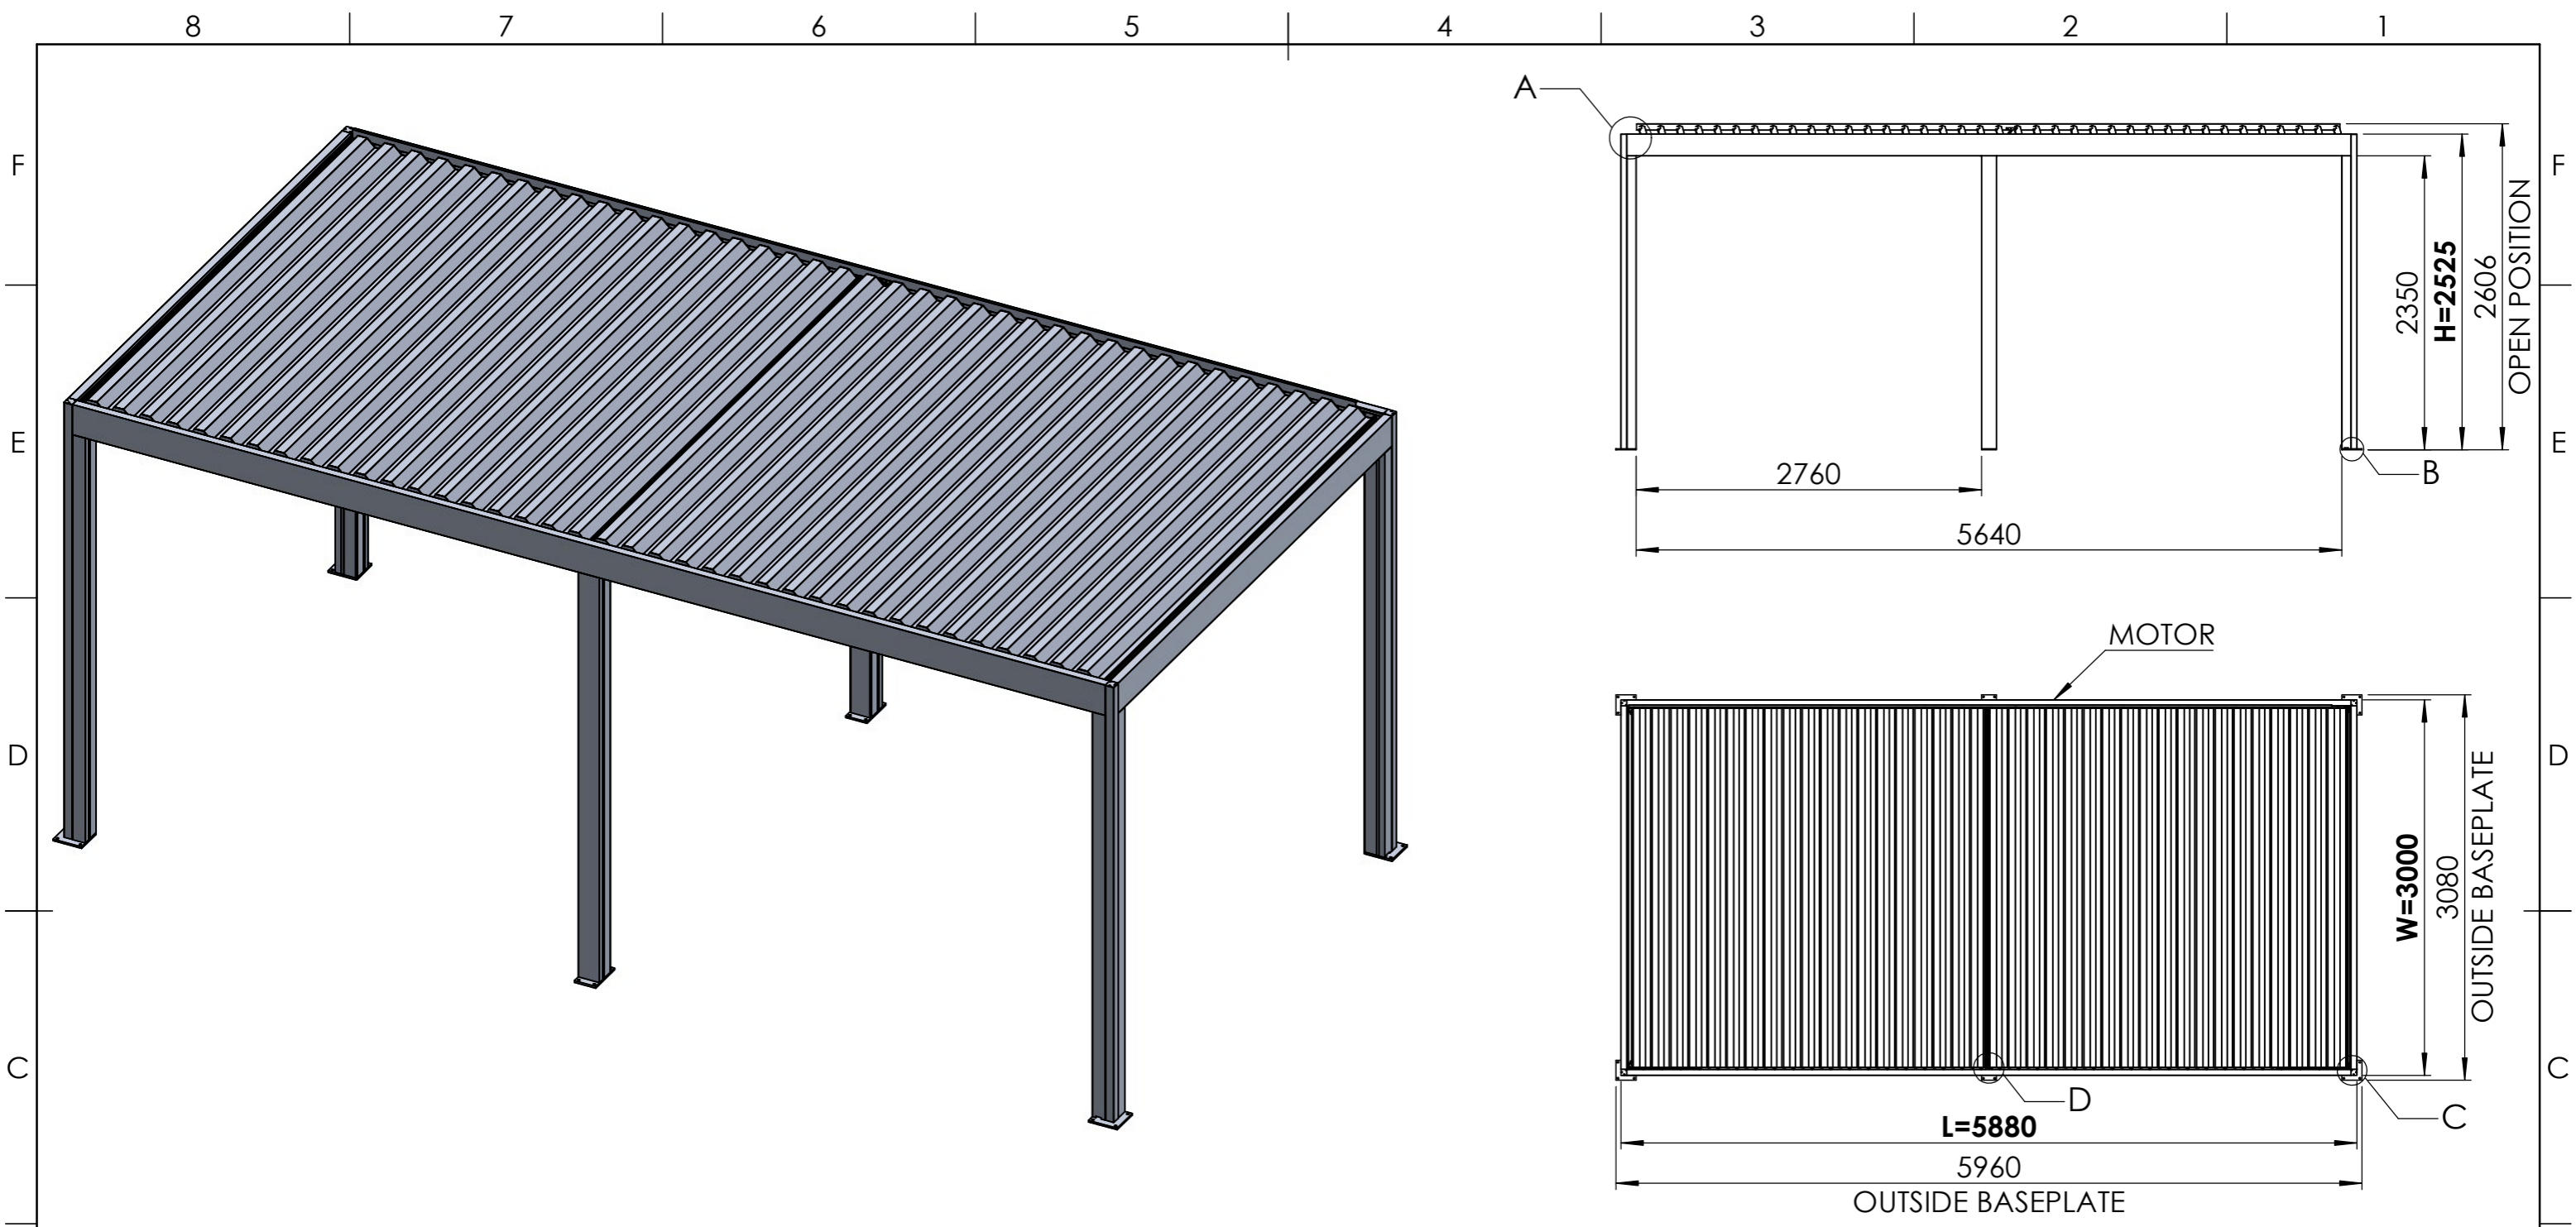

PERGOLUX

TITLE:
SUN V2 3X6 FREESTANDING

WEIGHT:
380kg

SKU:
SUN_MA_XXX_3X6_FRE_02

PART NUMBER:
PN-200000766

REVISION:
0.1

DO NOT SCALE DRAWING   ALL DIMENSIONS ARE IN MILLIMETERS   SHEET 1 OF 2