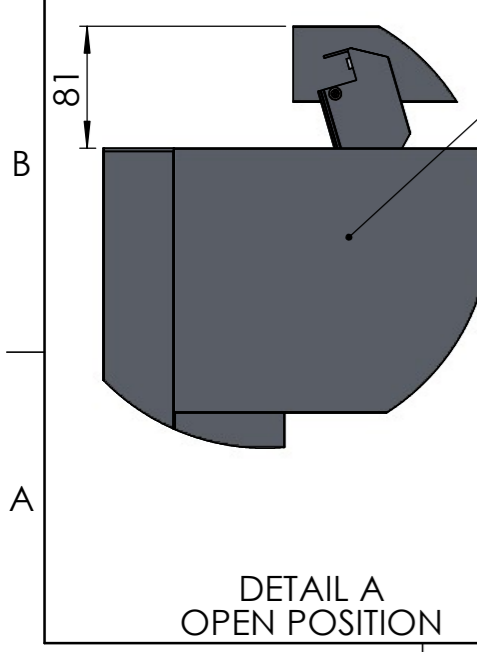

PERGOLUX	
TITLE: SUNDREAM S2 4X6 FREESTANDING	
WEIGHT: 463kg	
SKU: SUN_MA_XXX_4X6_FRE_02	
PART NUMBER: PN-200000768	REVISION 0.1
DO NOT SCALE DRAWING	ALL DIMENSIONS ARE IN MILLIMETERS
	SHEET 1 OF 2