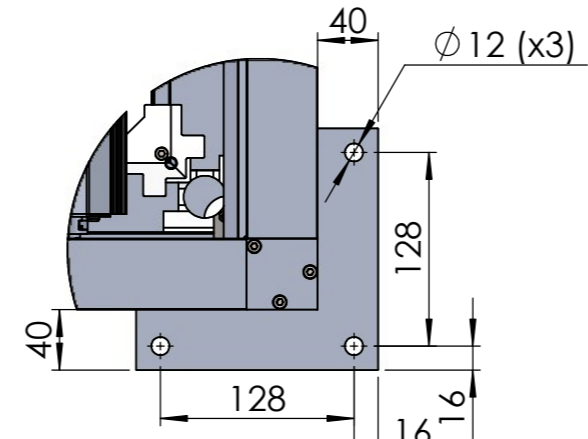

8 7 6 5 4 3 2 1

F E D C B A

PERGOLUX	
TITLE: SUNDREAM S2 3X6 WALLFIX	
WEIGHT: 337kg	
SKU: SUN_MA_XXX_3X6_WAL_02	
PART NUMBER: PN-200000771	REVISION 0.1
DO NOT SCALE DRAWING	ALL DIMENSIONS ARE IN MILLIMETERS
SHEET 1 OF 2	

8 7 6 5 4 3 2 1

A B C D E F