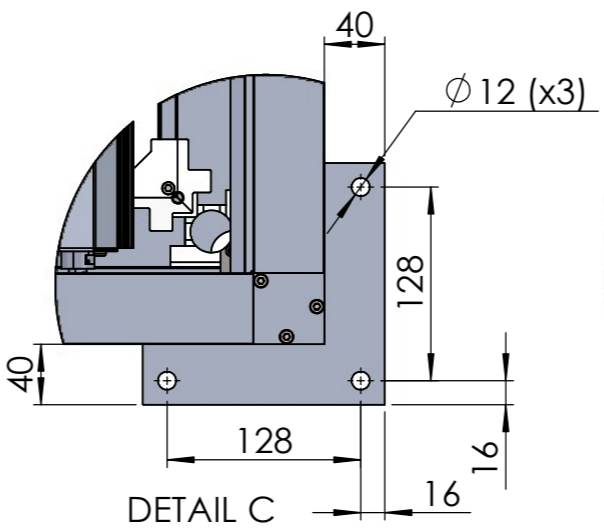

WEIGHT:
463kg

SKU:
SUN_MA_XXX_4X6_FRE_02

PART NUMBER: PN-200000768	REVISION: 0.1
------------------------------	------------------

DO NOT SCALE DRAWING SHEET 2 OF 2

LOUVER THICKNESS: 1,5

PERGOLUX

TITLE: SUNDREAM S2 4X6 WALLFIX	
WEIGHT: 423kg	
SKU: SUN_MA_XXX_4X6_WAL_02	
PART NUMBER: PN-200000775	REVISION: 0.1
DO NOT SCALE DRAWING	ALL DIMENSIONS ARE IN MILLIMETERS
SHEET 1 OF 2	