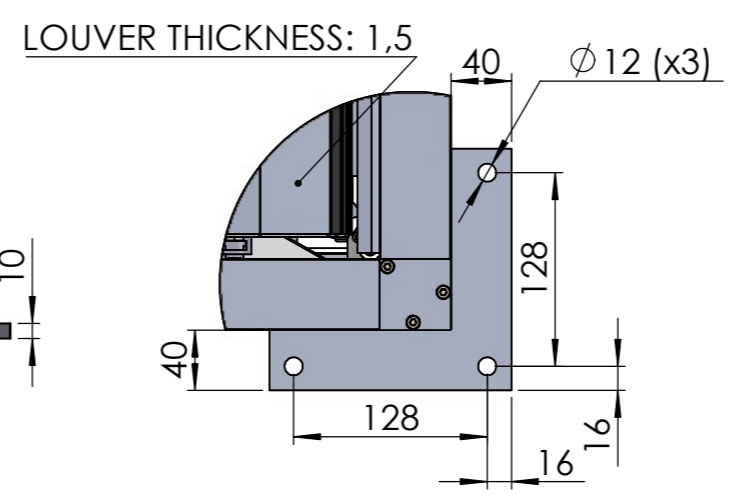

PERGOLUX

TITLE:
SUNDREAM S2 4X4 WALLFIX

WEIGHT:
291kg

SKU:
SUN_MA_XXX_4X4_WAL_02

PART NUMBER: PN-200000613	REVISION: V2.1
------------------------------	-------------------

DO NOT SCALE DRAWING SHEET 2 OF 2