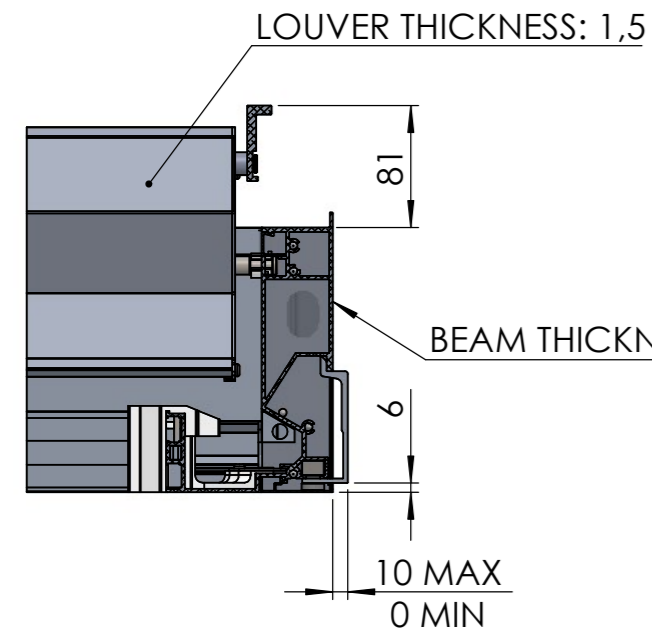

8 7 6 5 4 3 2 1

F
E
D
C
B
A

PERGOLUX

TITLE: SUNDREAM S2 4X4 WALLFIX	
WEIGHT: 291kg	
SKU: SUN_MA_XXX_4X4_WAL_02	
PART NUMBER: PN-200000613	REVISION V2.1
DO NOT SCALE DRAWING	ALL DIMENSIONS ARE IN MILLIMETERS
SHEET 1 OF 2	

8 7 6 5 4 3 2 1