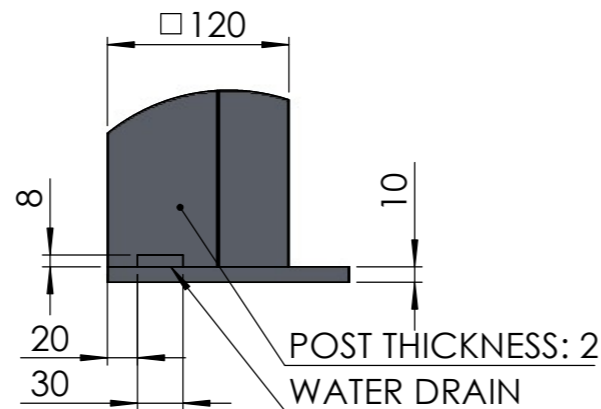

PERGOLUX

TITLE:
SUNDREAM S2 3X3 FREESTANDING

WEIGHT:
218kg

SKU:
SUN_MA_XXX_3X3_FRE_02

PART NUMBER: PN-200000642	REVISION: V2.1
-------------------------------------	--------------------------

DO NOT SCALE DRAWING SHEET 2 OF 2