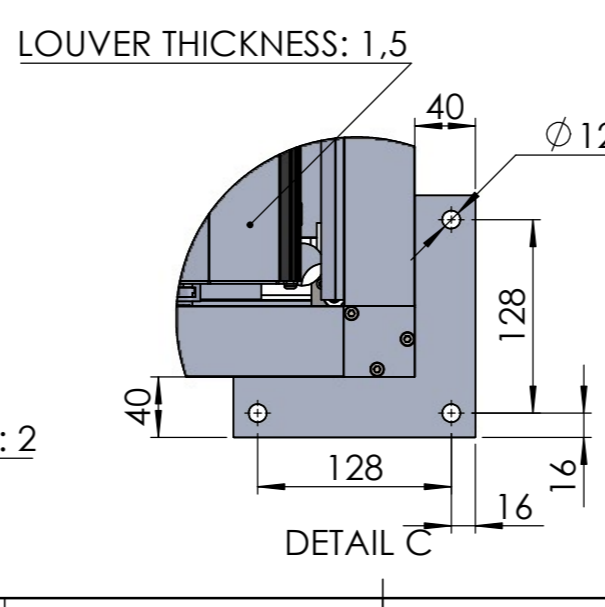

PERGOLUX	
TITLE: SUNDREAM S2 4X6 FREESTANDING	
WEIGHT: 463kg	
SKU: SUN_MA_XXX_4X6_FRE_02	
PART NUMBER: PN-200000768	REVISION 0.1
DO NOT SCALE DRAWING	ALL DIMENSIONS ARE IN MILLIMETERS
	SHEET 1 OF 2