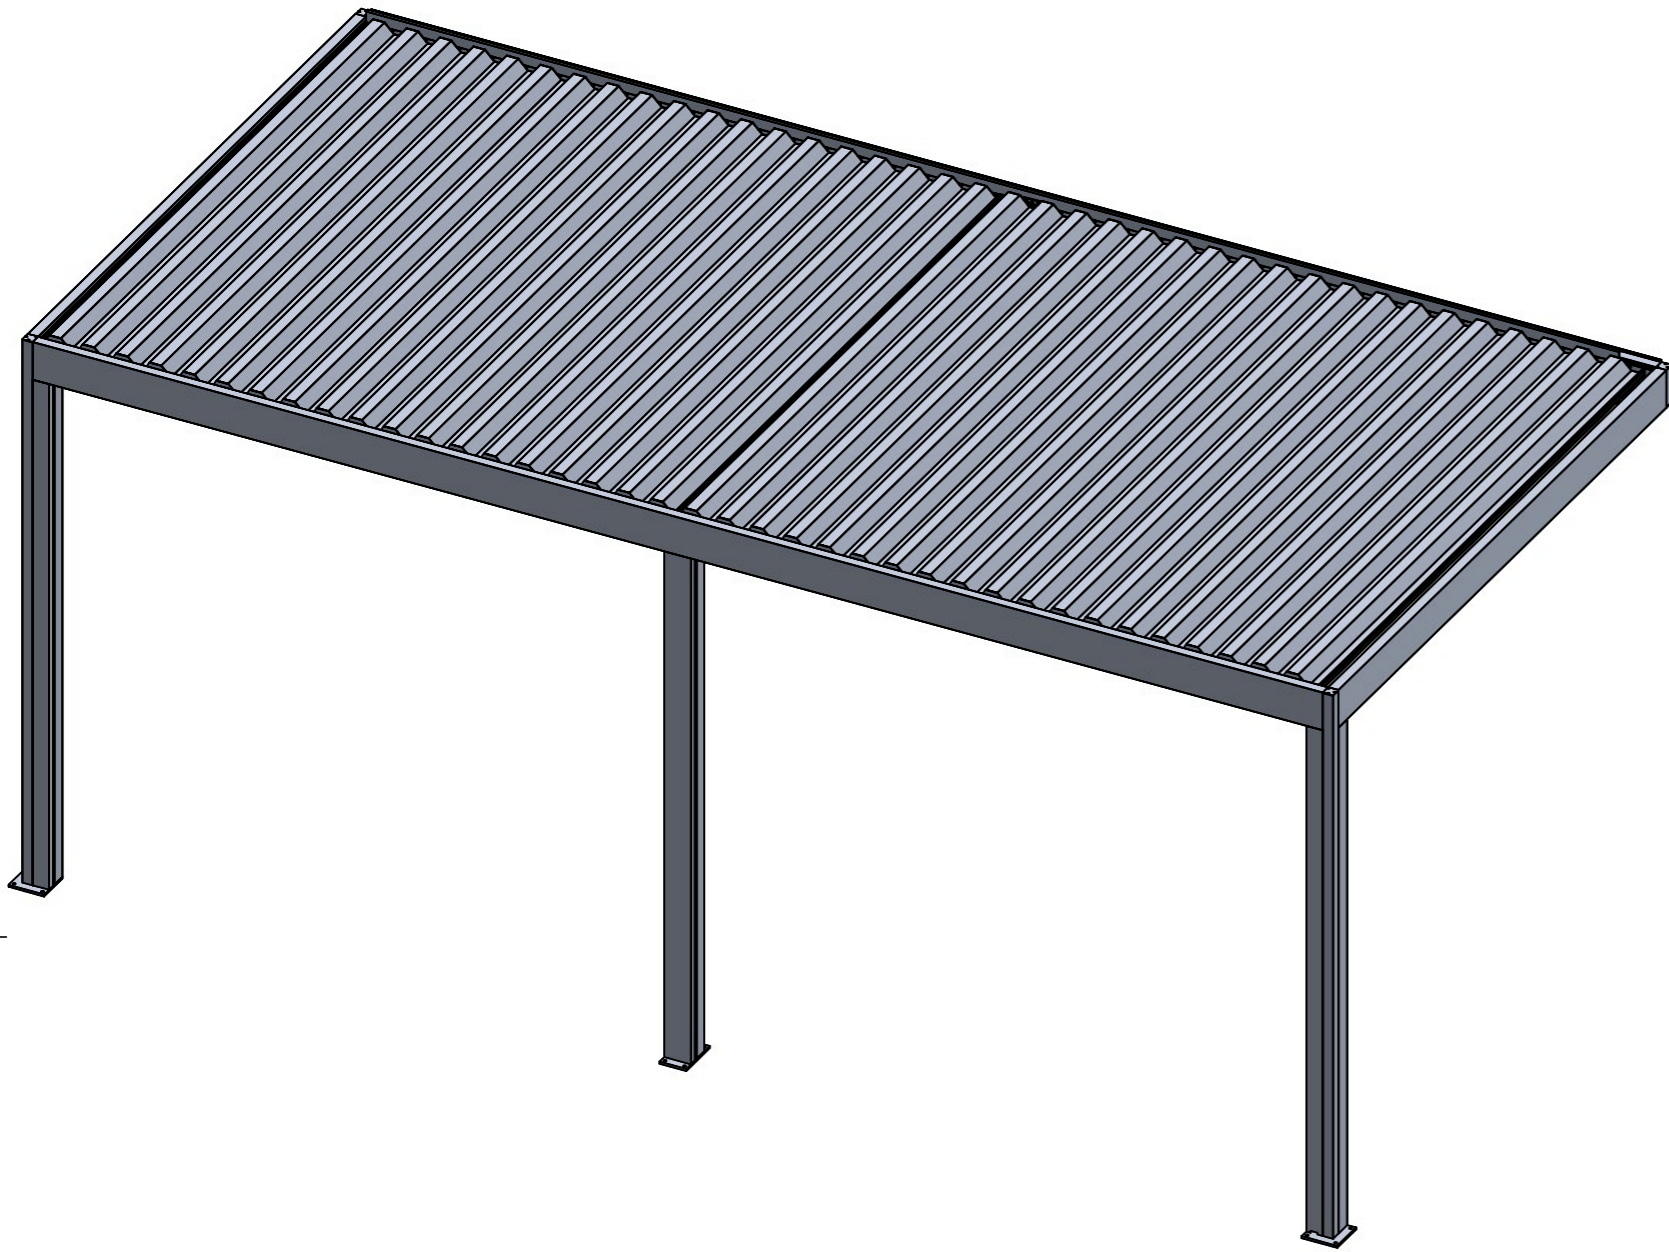

8 7 6 5 4 3 2 1

F E D C B A

PERGOLUX	
TITLE: SUNDREAM S2 3X6 WALLFIX	
WEIGHT: 337kg	
SKU: SUN_MA_XXX_3X6_WAL_02	
PART NUMBER: PN-200000771	REVISION 0.1
DO NOT SCALE DRAWING	ALL DIMENSIONS ARE IN MILLIMETERS
SHEET 1 OF 2	

8 7 6 5 4 3 2 1

A B C D E F