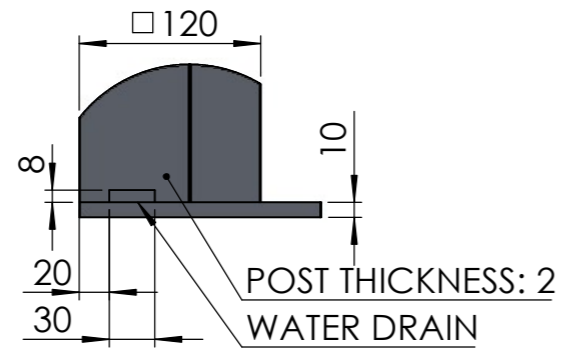

8 7 6 5 4 3 2 1

F E D C B A

PERGOLUX	
TITLE: SUNDREAM S2 3X6 WALLFIX	
WEIGHT: 337kg	
SKU: SUN_MA_XXX_3X6_WAL_02	
PART NUMBER: PN-200000771	REVISION 0.1
DO NOT SCALE DRAWING	ALL DIMENSIONS ARE IN MILLIMETERS
SHEET 1 OF 2	

8 7 6 5 4 3 2 1

A B C D E F