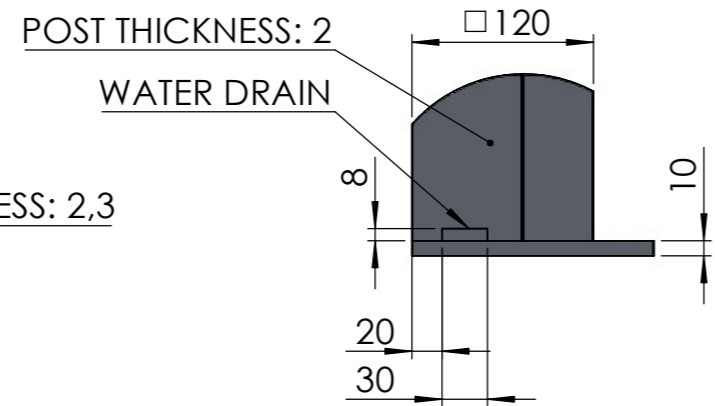

8 7 6 5 4 3 2 1

F
E
D
C
B
A

PERGOLUX

TITLE: SUNDREAM S2 4X4 WALLFIX	
WEIGHT: 291kg	
SKU: SUN_MA_XXX_4X4_WAL_02	
PART NUMBER: PN-200000613	REVISION V2.1
DO NOT SCALE DRAWING	ALL DIMENSIONS ARE IN MILLIMETERS
SHEET 1 OF 2	

8 7 6 5 4 3 2 1