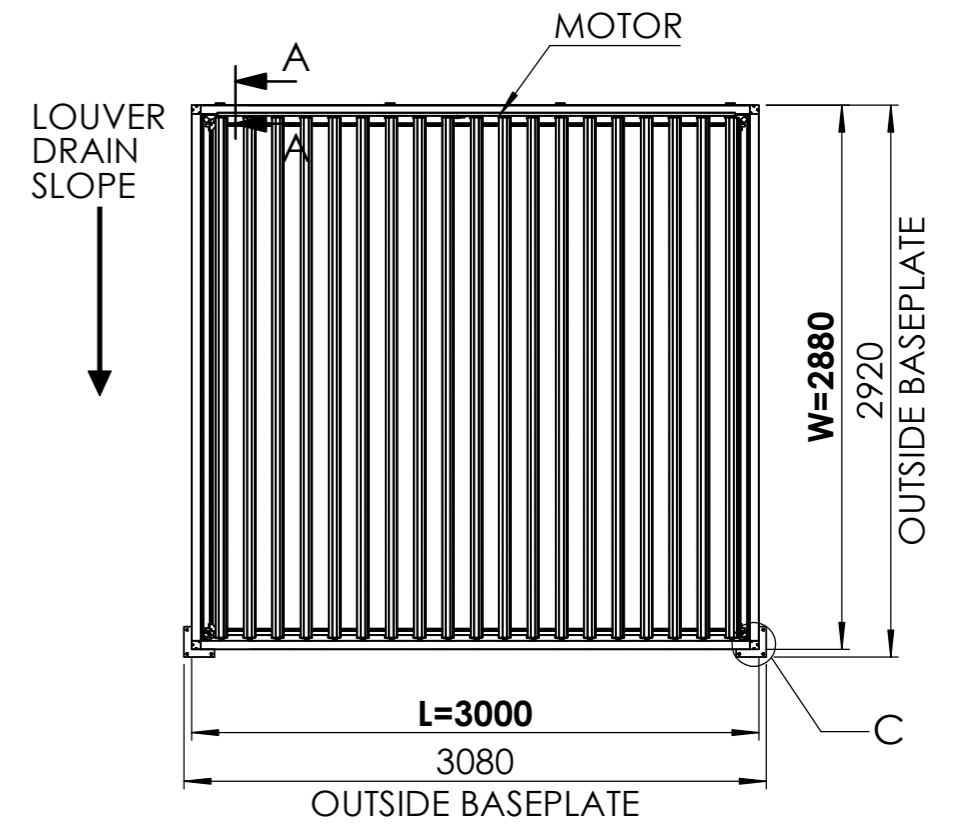

PERGOLUX

TITLE:
SUNDREAM S2 3X3 FREESTANDING

WEIGHT:
218kg

SKU:
SUN_MA_XXX_3X3_FRE_02

PART NUMBER: PN-200000642	REVISION: V2.1
-------------------------------------	--------------------------

DO NOT SCALE DRAWING SHEET 2 OF 2