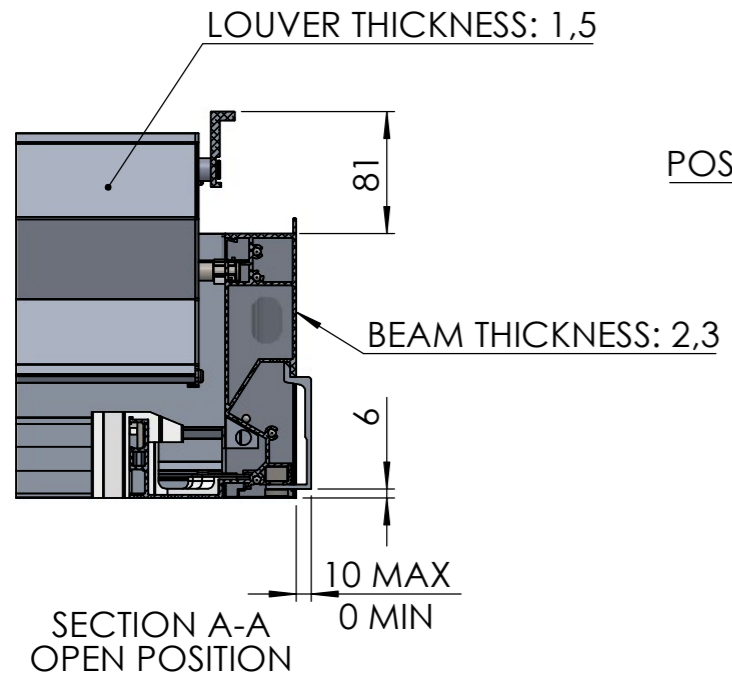

PERGOLUX

TITLE:
SUNDREAM S2 4X5 FREESTANDING

WEIGHT:
374kg

SKU:
SUN_MA_XXX_4X5_FRE_02

PART NUMBER: PN-200000644	REVISION: V2.1
------------------------------	-------------------

DO NOT SCALE DRAWING SHEET 2 OF 2