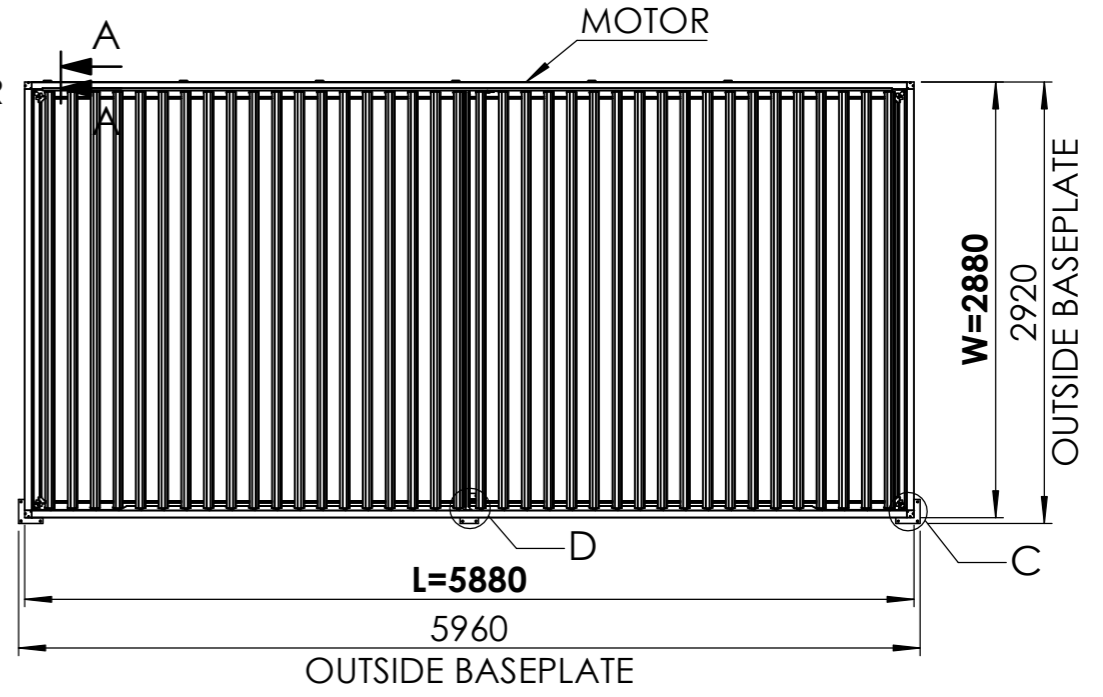

8 7 6 5 4 3 2 1

F E D C B A

PERGOLUX	
TITLE: SUNDREAM S2 3X6 WALLFIX	
WEIGHT: 337kg	
SKU: SUN_MA_XXX_3X6_WAL_02	
PART NUMBER: PN-200000771	REVISION 0.1
DO NOT SCALE DRAWING	ALL DIMENSIONS ARE IN MILLIMETERS
SHEET 1 OF 2	

8 7 6 5 4 3 2 1

A B C D E F