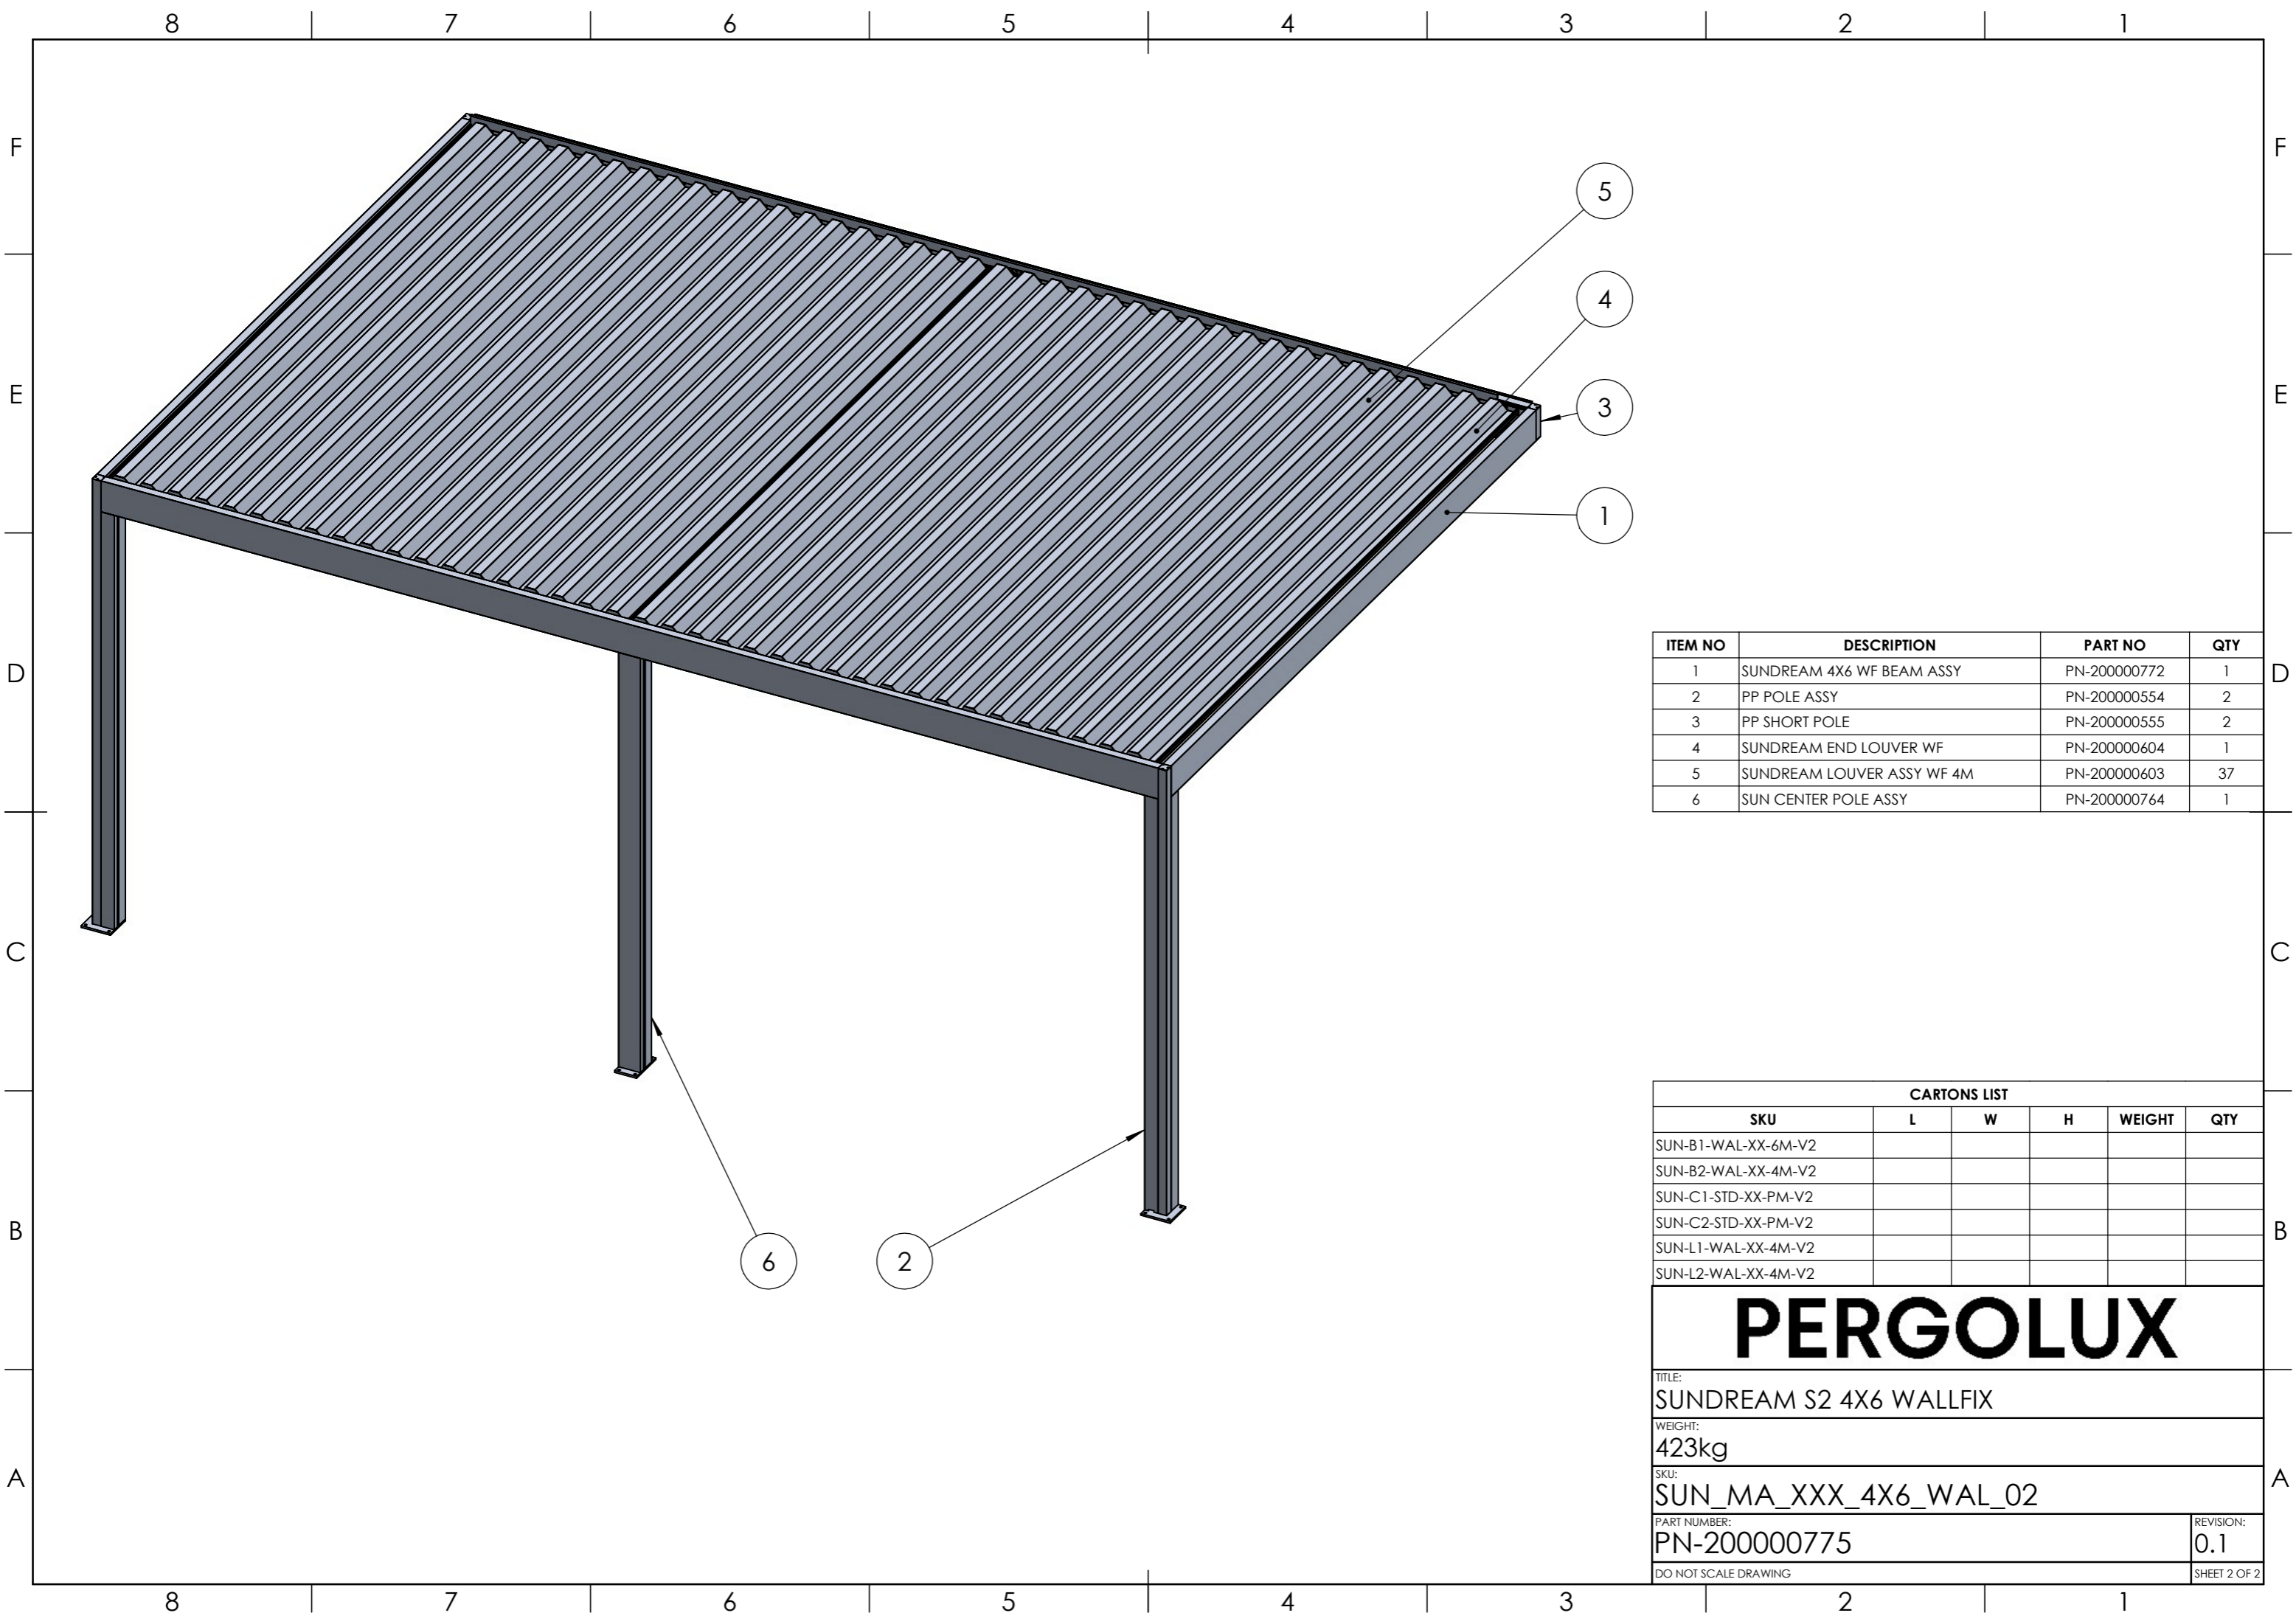

WEIGHT:
463kg

SKU:
SUN_MA_XXX_4X6_FRE_02

PART NUMBER: PN-200000768	REVISION: 0.1
------------------------------	------------------

DO NOT SCALE DRAWING SHEET 2 OF 2

LOUVER THICKNESS: 1,5

PERGOLUX

TITLE: SUNDREAM S2 4X6 WALLFIX	
WEIGHT: 423kg	
SKU: SUN_MA_XXX_4X6_WAL_02	
PART NUMBER: PN-200000775	REVISION: 0.1
DO NOT SCALE DRAWING	ALL DIMENSIONS ARE IN MILLIMETERS
SHEET 1 OF 2	