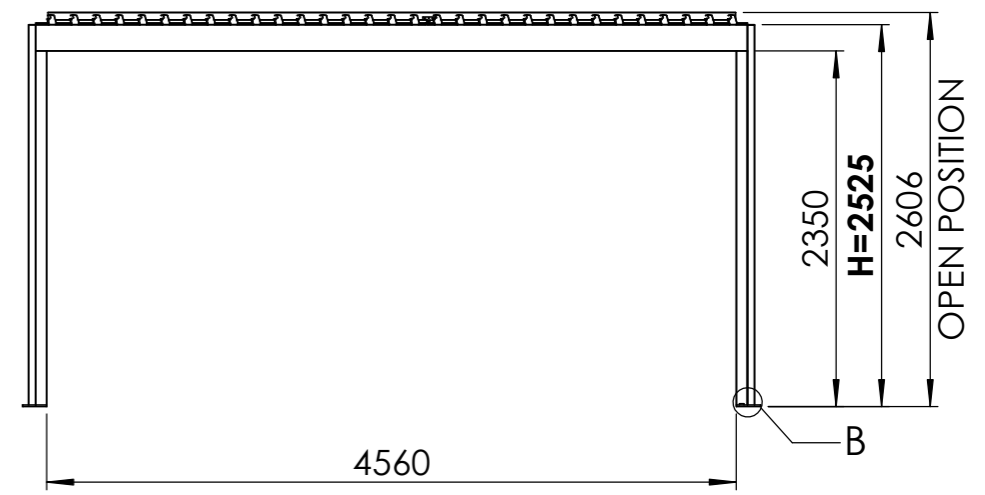

PERGOLUX

TITLE:
SUNDREAM S2 4X5 FREESTANDING

WEIGHT:
374kg

SKU:
SUN_MA_XXX_4X5_FRE_02

PART NUMBER: PN-200000644	REVISION: V2.1
------------------------------	-------------------

DO NOT SCALE DRAWING SHEET 2 OF 2