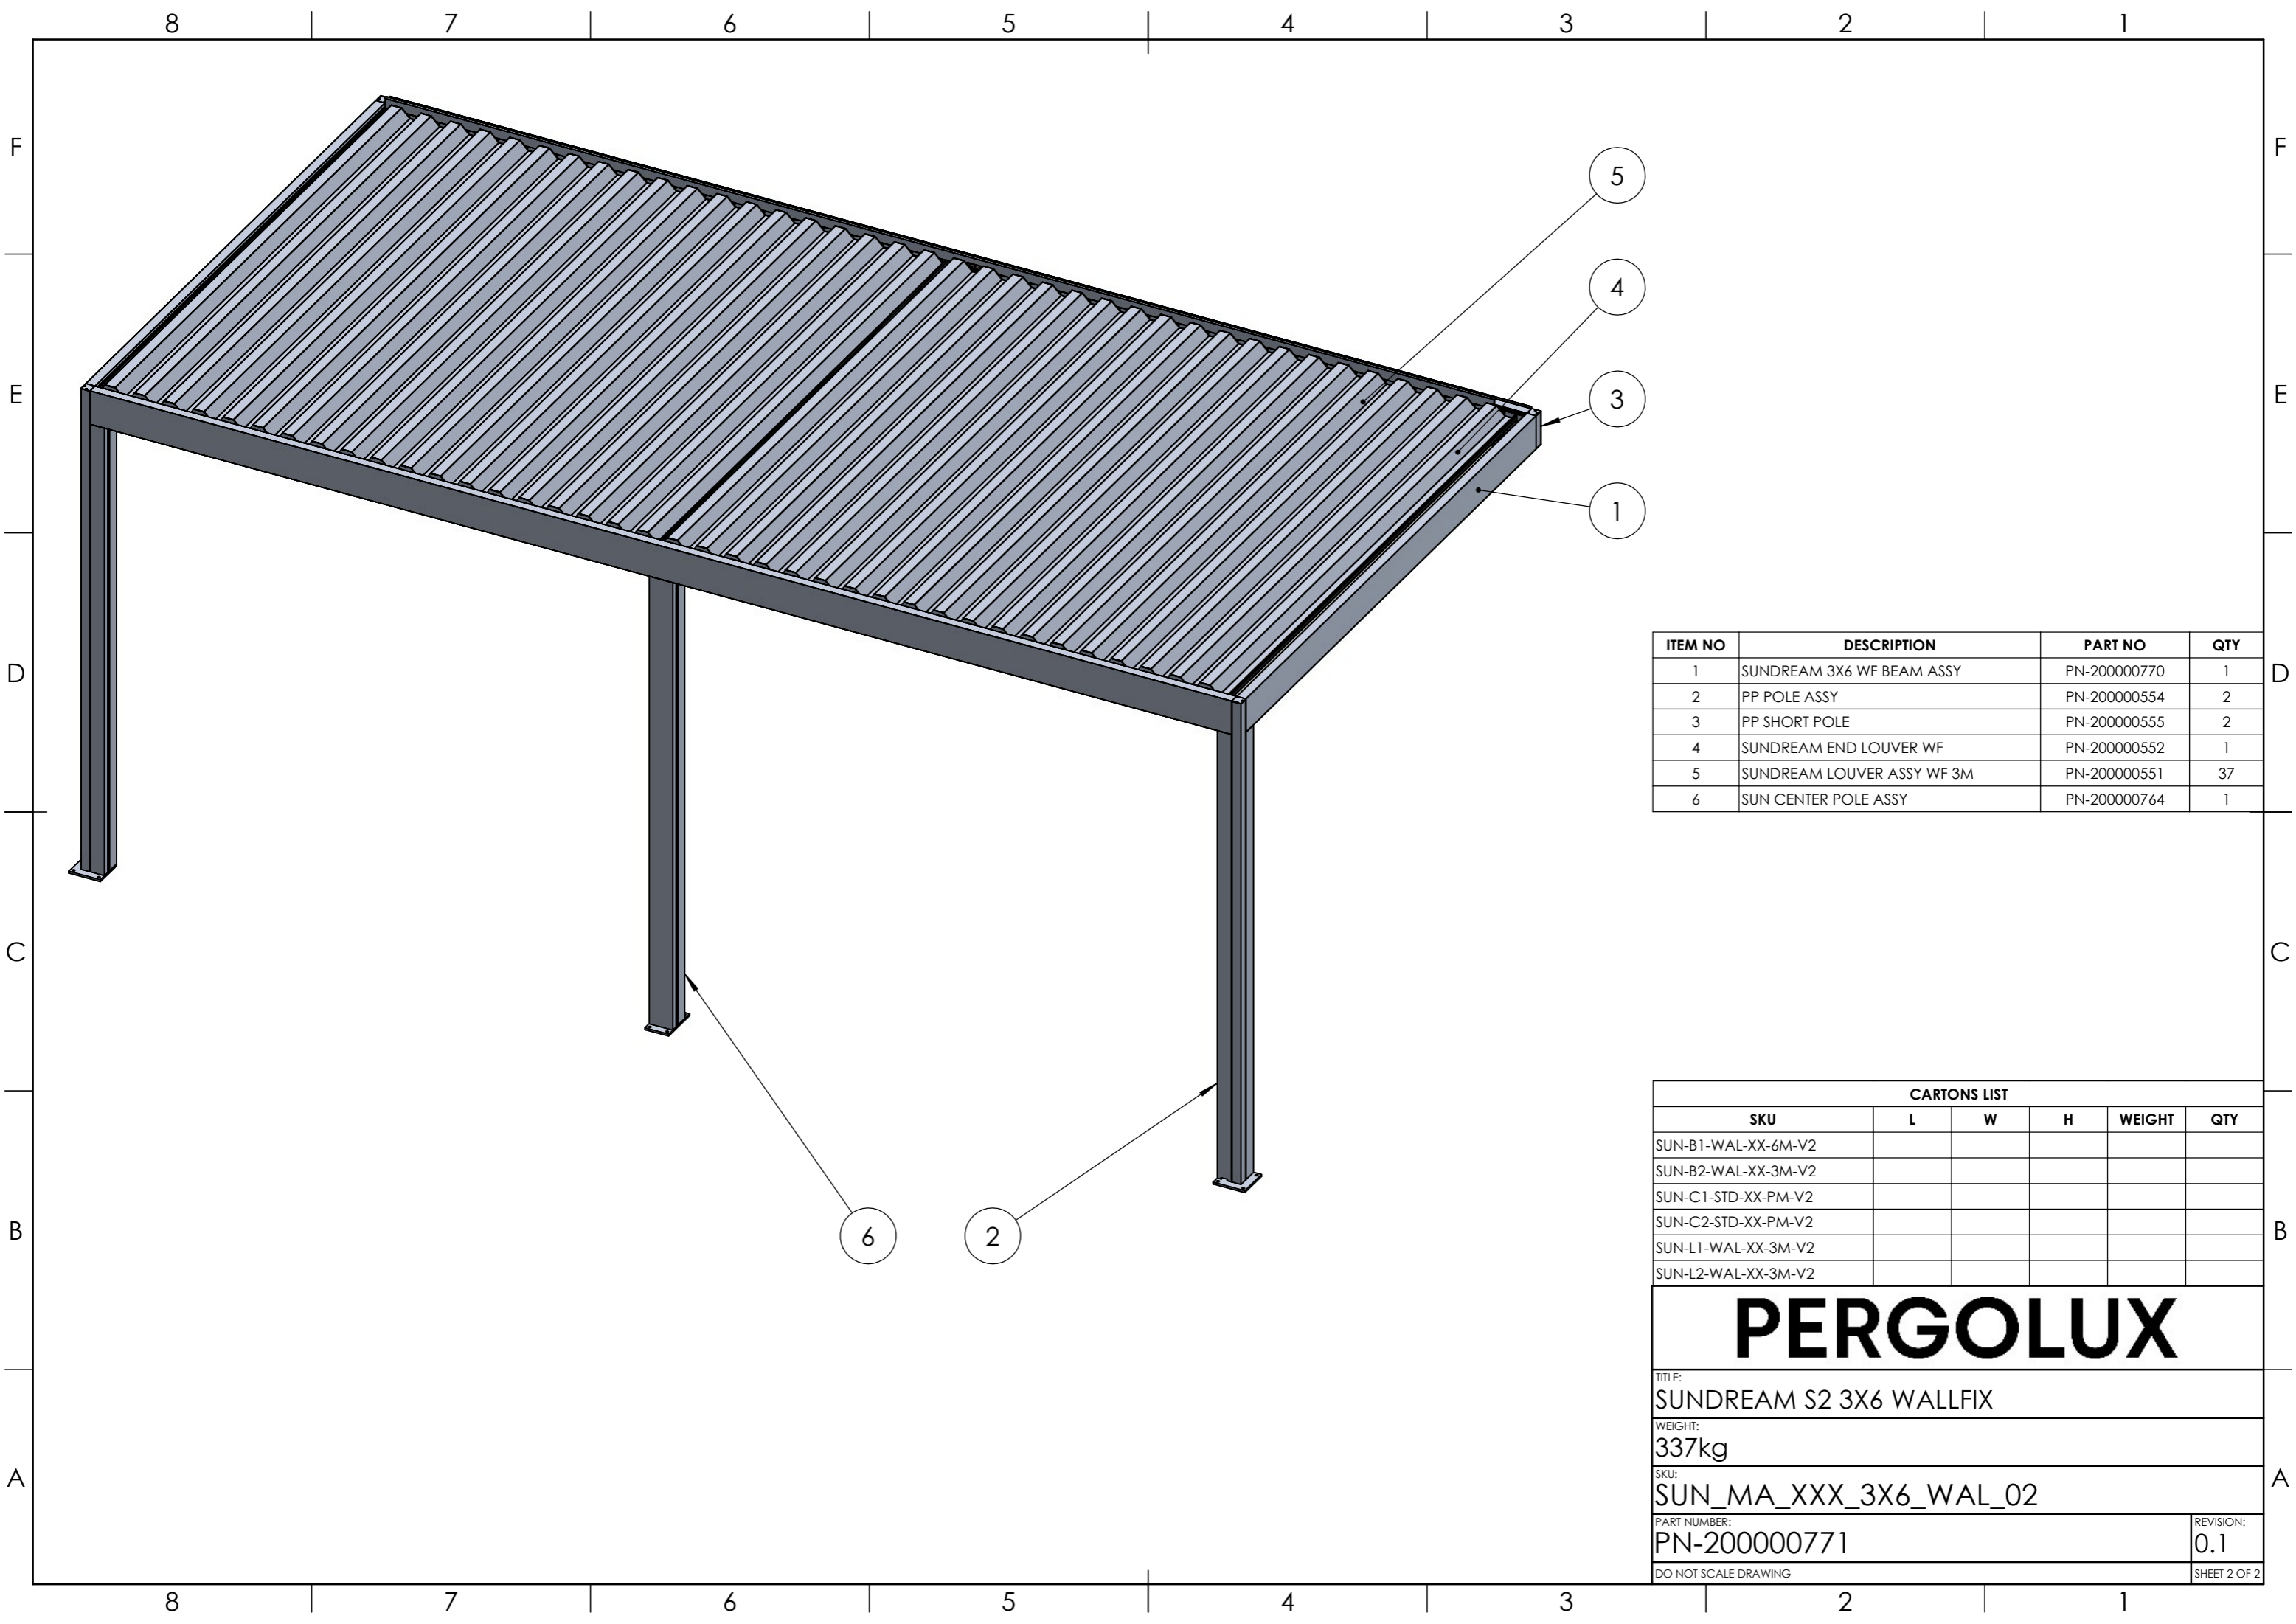

ITEM NO	DESCRIPTION	PART NO	QTY
1	SUNDREAM 3X6 WF BEAM ASSY	PN-200000770	1
2	PP POLE ASSY	PN-200000554	2
3	PP SHORT POLE	PN-200000555	2
4	SUNDREAM END LOUVER WF	PN-200000552	1
5	SUNDREAM LOUVER ASSY WF 3M	PN-200000551	37
6	SUN CENTER POLE ASSY	PN-200000764	1

CARTONS LIST					
SKU	L	W	H	WEIGHT	QTY
SUN-B1-WAL-XX-6M-V2					
SUN-B2-WAL-XX-3M-V2					
SUN-C1-STD-XX-PM-V2					
SUN-C2-STD-XX-PM-V2					
SUN-L1-WAL-XX-3M-V2					
SUN-L2-WAL-XX-3M-V2					

PERGOLUX

TITLE:
SUNDREAM S2 3X6 WALLFIX

WEIGHT:
337kg

SKU:
SUN_MA_XXX_3X6_WAL_02

PART NUMBER: PN-200000771	REVISION: 0.1

DO NOT SCALE DRAWING SHEET 2 OF 2