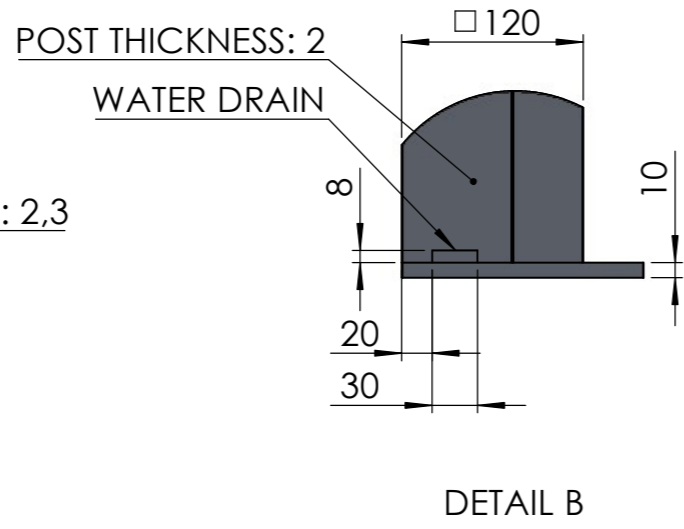

PERGOLUX

TITLE:
SUNDREAM S2 4X5 FREESTANDING

WEIGHT:
374kg

SKU:
SUN_MA_XXX_4X5_FRE_02

PART NUMBER: PN-200000644	REVISION: V2.1
------------------------------	-------------------

DO NOT SCALE DRAWING SHEET 2 OF 2

PERGOLUX	
TITLE: SUNDREAM S2 4X5 WALLFIX	
WEIGHT: 345kg	
SKU: SUN_MA_XXX_4X5_WAL_02	
PART NUMBER: PN-200000612	REVISION V2.1
DO NOT SCALE DRAWING	ALL DIMENSIONS ARE IN MILLIMETERS
	SHEET 1 OF 2

ITEM NO	DESCRIPTION	PART NO	QTY
1	SUNDREAM 4X5 WF BEAM ASSY	PN-200000610	1
2	PP POLE ASSY	PN-200000554	2
3	PP SHORT POLE	PN-200000555	2
4	SUNDREAM END LOUVER WF	PN-200000604	1
5	SUNDREAM LOUVER ASSY WF 4M	PN-200000603	30