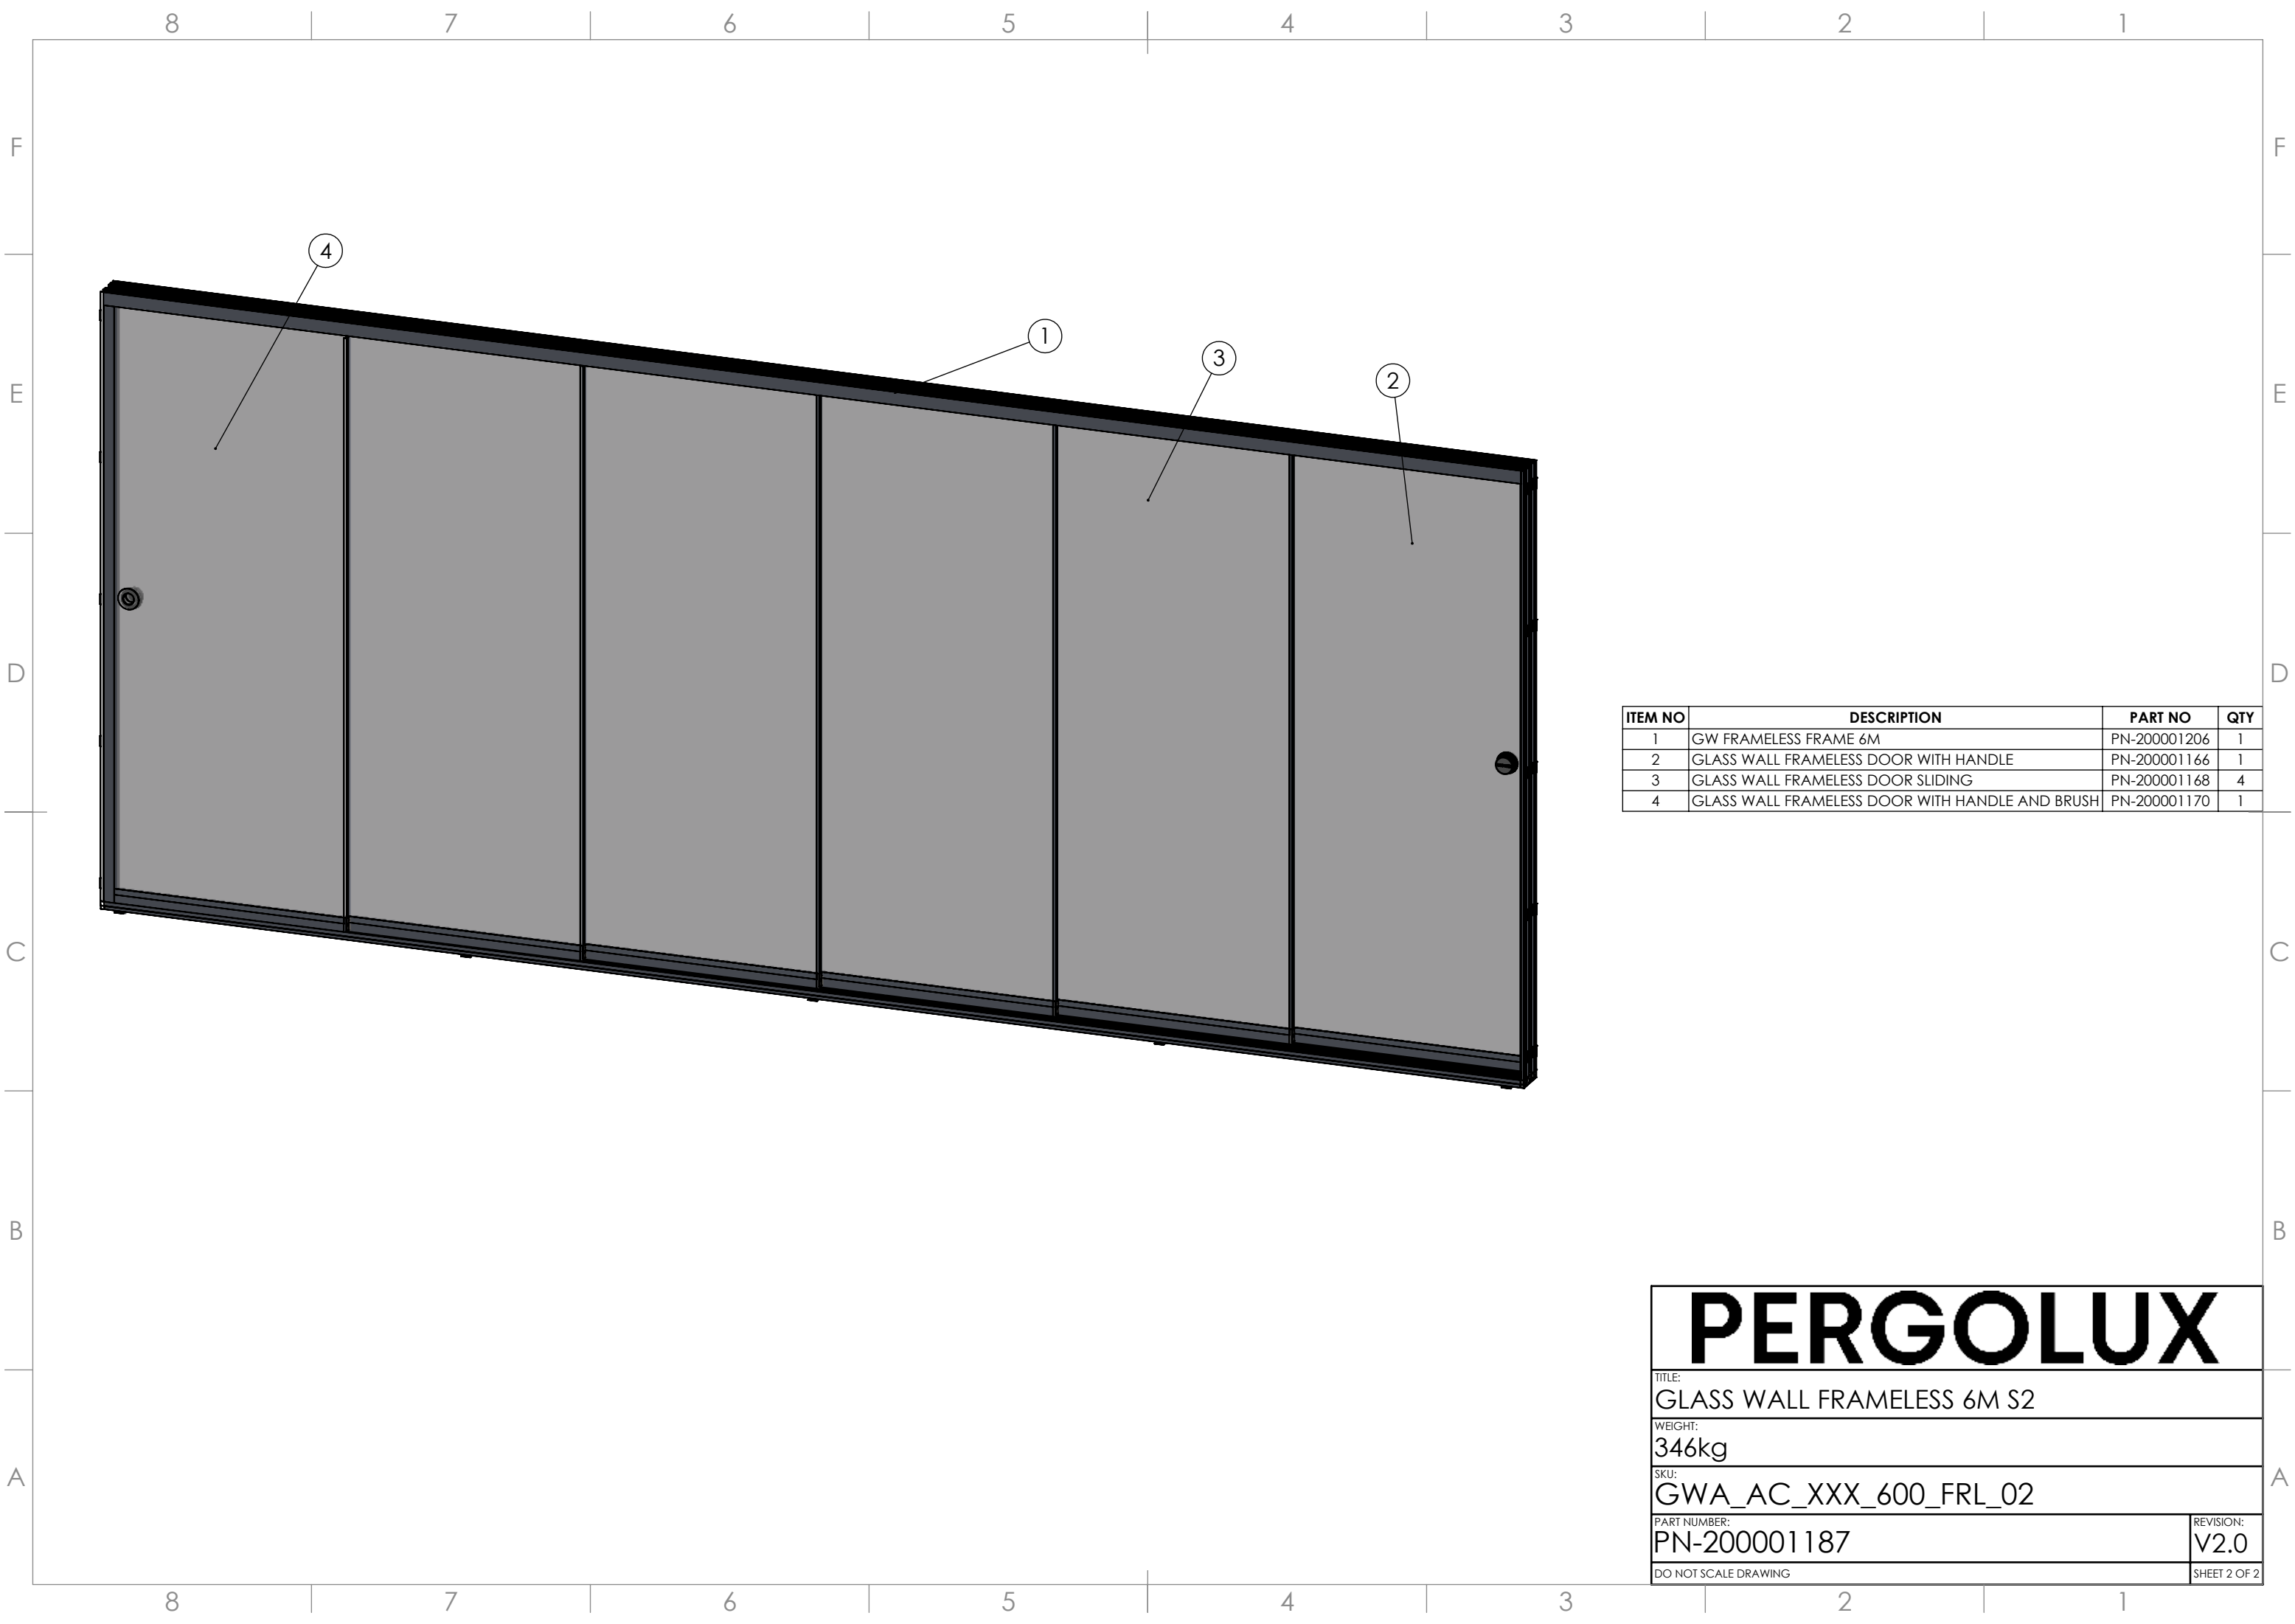

PERGOLUX

TITLE: GLASS WALL FRAMELESS 6M S2	
WEIGHT: 346kg	
SKU: GWA_AC_XXX_600_FRL_02	
PART NUMBER: PN-200001187	REVISION V2.0
DO NOT SCALE DRAWING	ALL DIMENSIONS ARE IN MILLIMETERS
SHEET 1 OF 2	

ITEM NO	DESCRIPTION	PART NO	QTY
1	GW FRAMELESS FRAME 6M	PN-200001206	1
2	GLASS WALL FRAMELESS DOOR WITH HANDLE	PN-200001166	1
3	GLASS WALL FRAMELESS DOOR SLIDING	PN-200001168	4
4	GLASS WALL FRAMELESS DOOR WITH HANDLE AND BRUSH	PN-200001170	1

<h1>PERGOLUX</h1>	
TITLE: GLASS WALL FRAMELESS 6M S2	
WEIGHT: 346kg	
SKU: GWA_AC_XXX_600_FRL_02	
PART NUMBER: PN-200001187	REVISION: V2.0
DO NOT SCALE DRAWING	SHEET 2 OF 2