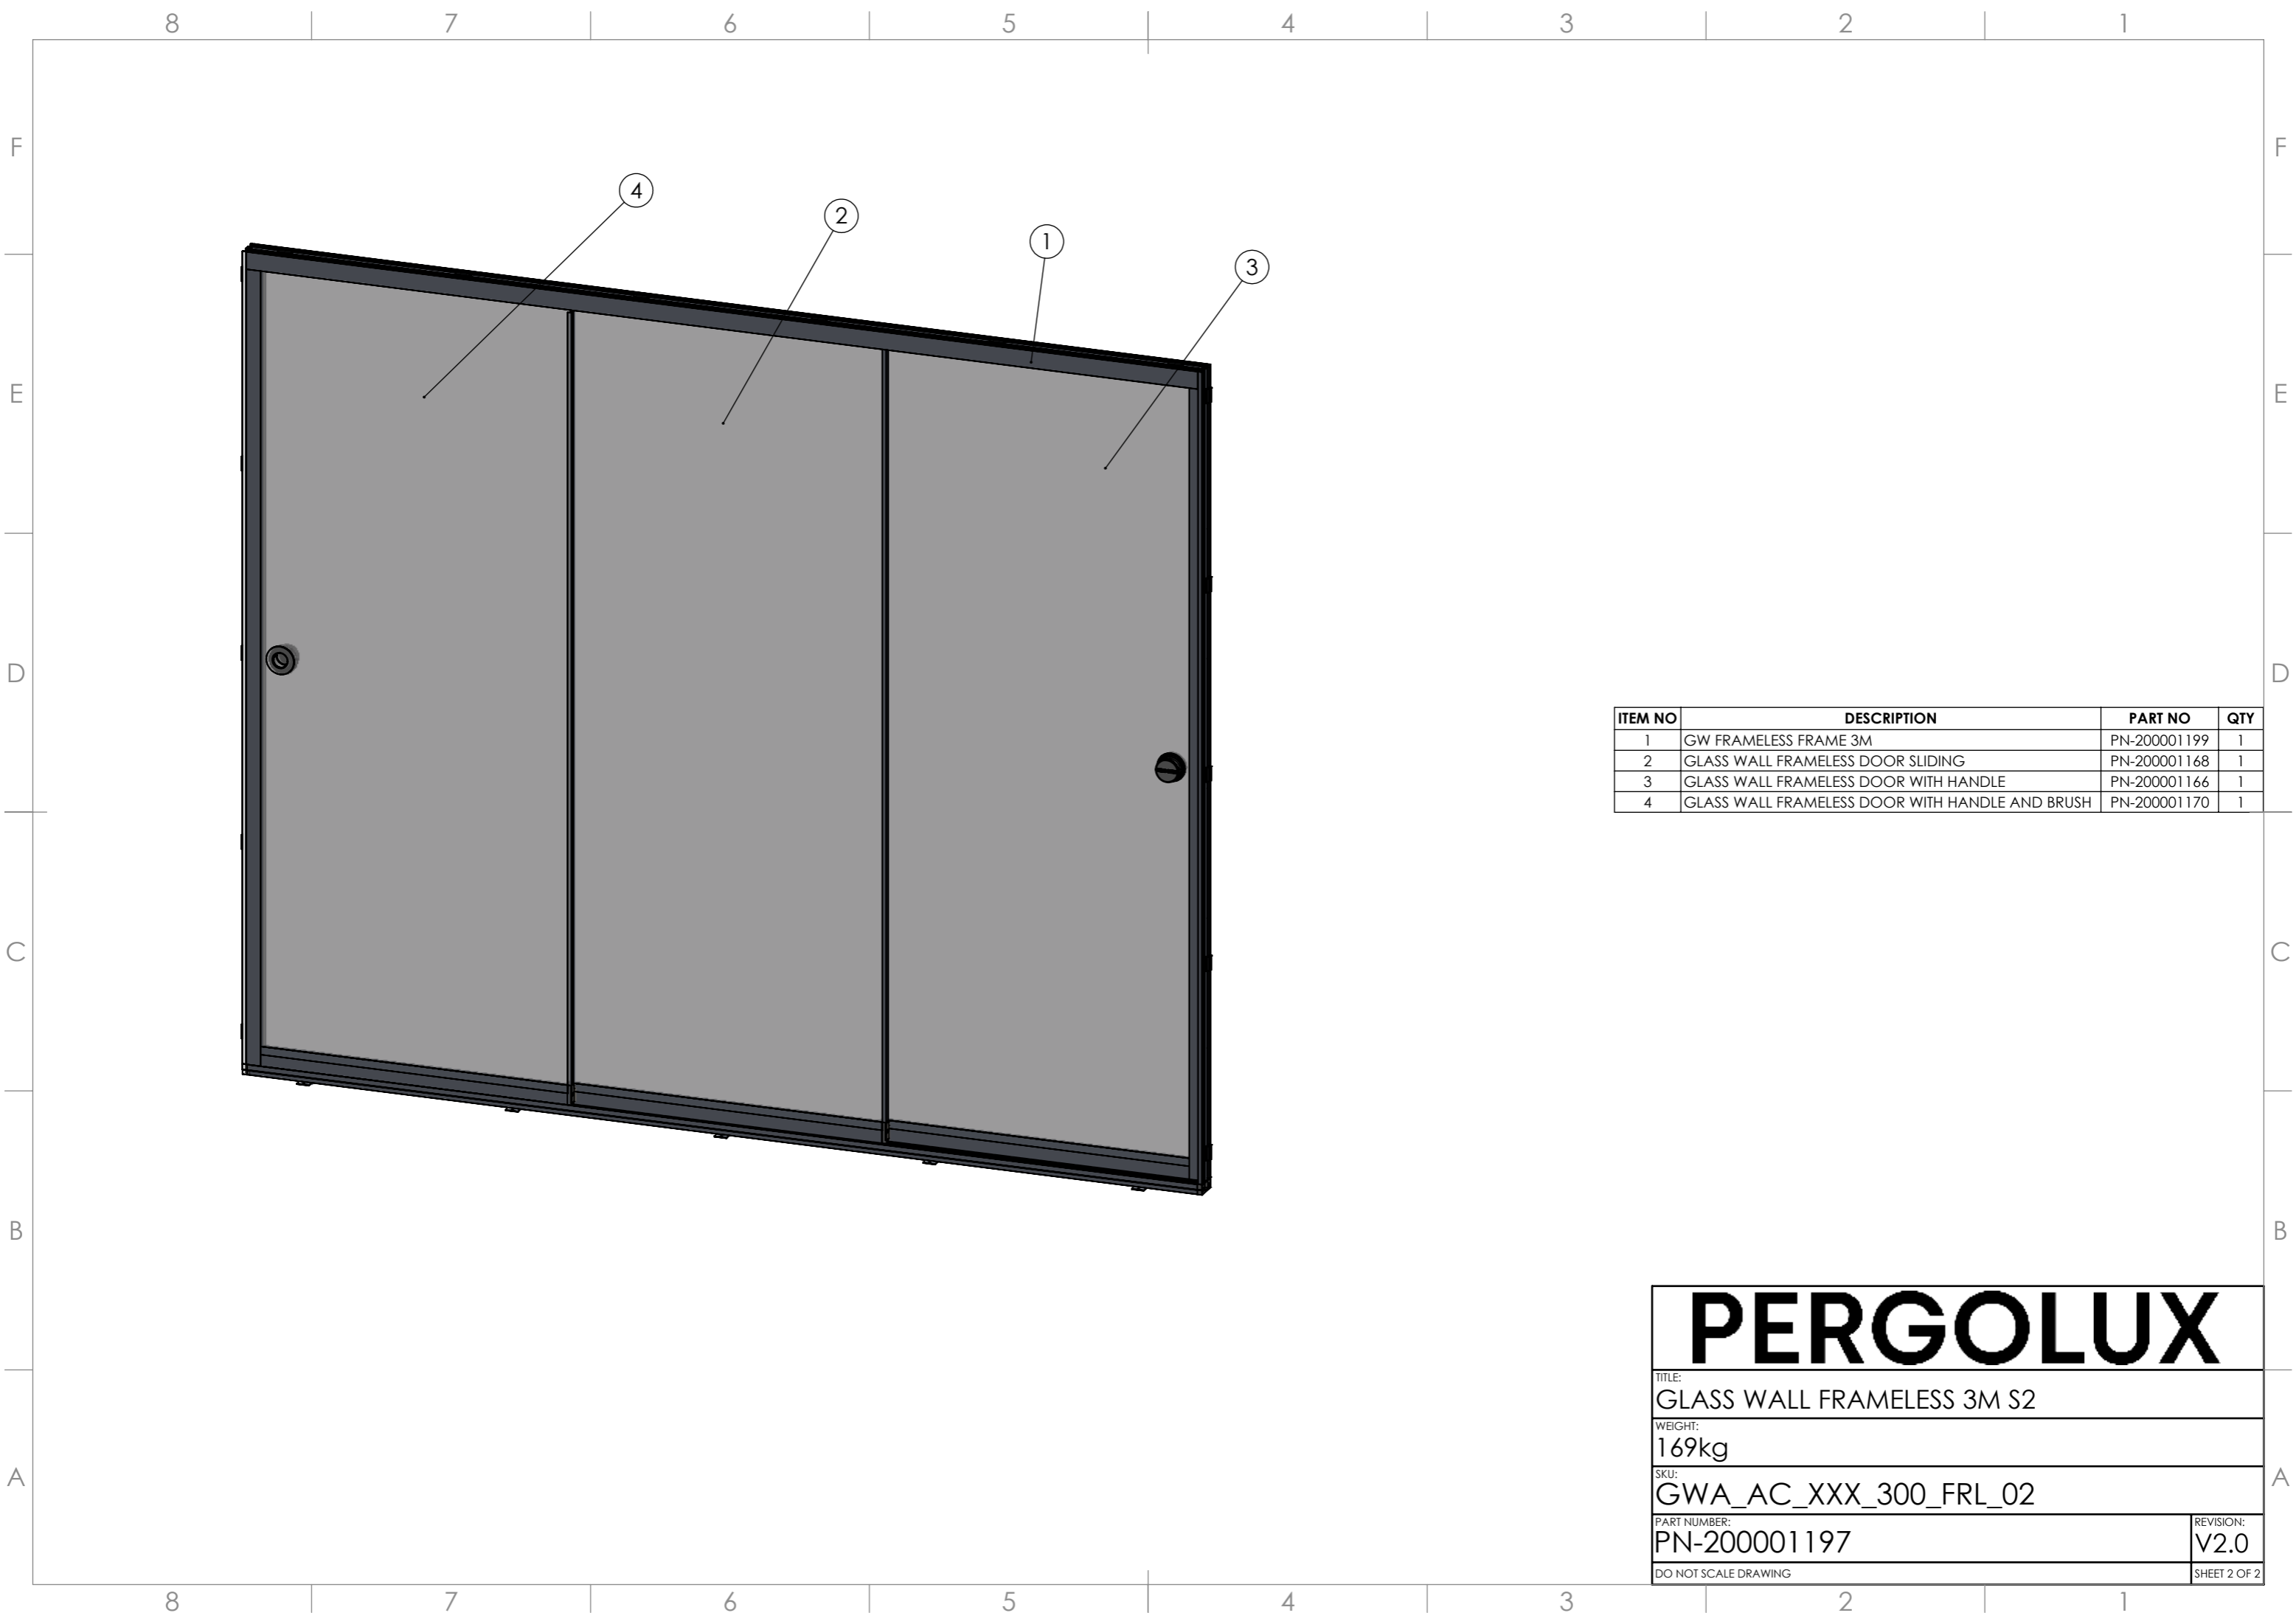

PERGOLUX

TITLE: GLASS WALL FRAMELESS 3M S2	
WEIGHT: 169kg	
SKU: GWA_AC_XXX_300_FRL_02	
PART NUMBER: PN-200001197	REVISION V2.0
DO NOT SCALE DRAWING	ALL DIMENSIONS ARE IN MILLIMETERS
	SHEET 1 OF 2

ITEM NO	DESCRIPTION	PART NO	QTY
1	GW FRAMELESS FRAME 3M	PN-200001199	1
2	GLASS WALL FRAMELESS DOOR SLIDING	PN-200001168	1
3	GLASS WALL FRAMELESS DOOR WITH HANDLE	PN-200001166	1
4	GLASS WALL FRAMELESS DOOR WITH HANDLE AND BRUSH	PN-200001170	1

<h1>PERGOLUX</h1>	
TITLE: GLASS WALL FRAMELESS 3M S2	
WEIGHT: 169kg	
SKU: GWA_AC_XXX_300_FRL_02	
PART NUMBER: PN-200001197	REVISION: V2.0
DO NOT SCALE DRAWING	SHEET 2 OF 2