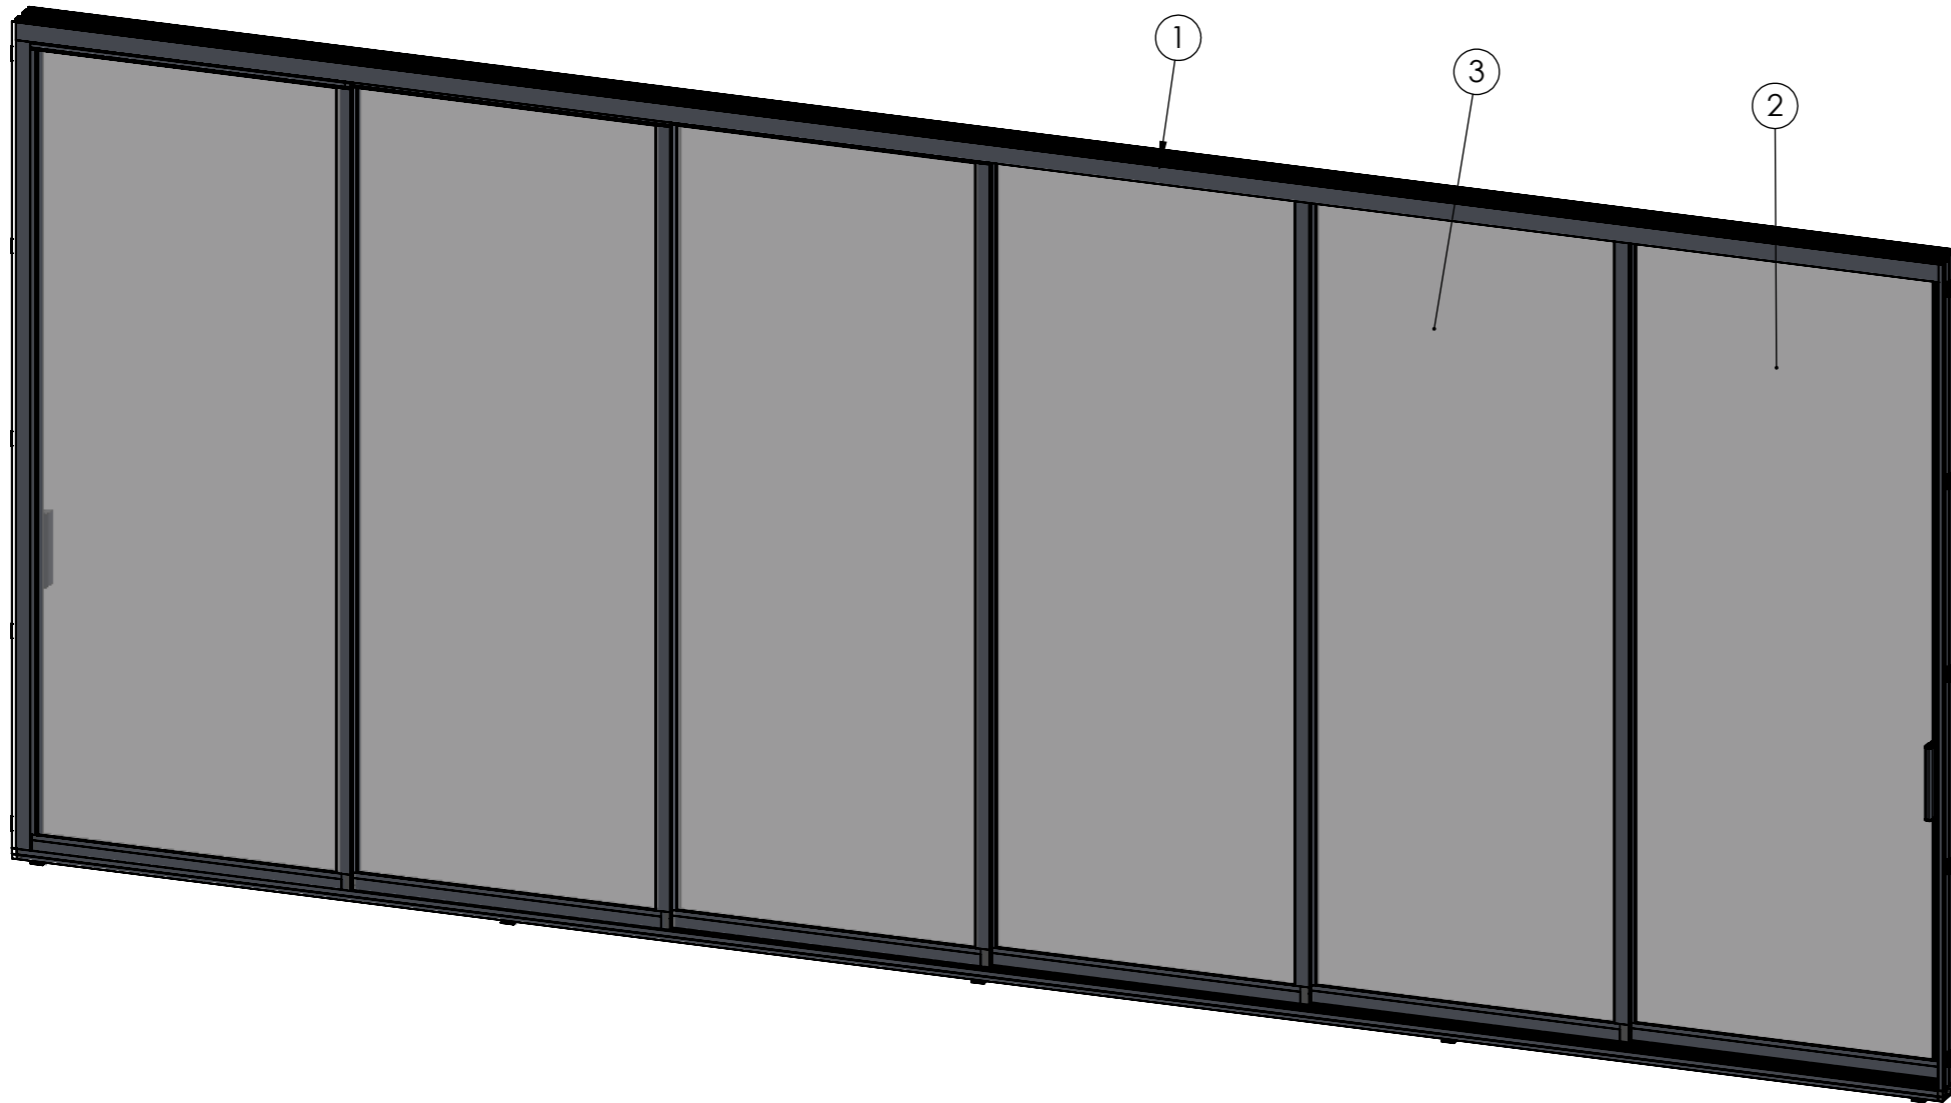

PERGOLUX

TITLE: GLASS WALL FRAMED 6M S2	
WEIGHT: 288kg	
SKU: GWA_AC_XXX_600_FRA_02	
PART NUMBER: PN-200001194	REVISION V2.0
DO NOT SCALE DRAWING	ALL DIMENSIONS ARE IN MILLIMETERS
SHEET 1 OF 2	

ITEM NO	DESCRIPTION	PART NO	QTY
1	GW FRAMED FRAME 6M	PN-200001180	1
2	GW DOOR WITH HANDLE	PN-200001163	2
3	GW DOOR	PN-200001161	4

PERGOLUX

TITLE: GLASS WALL FRAMED 6M S2	
WEIGHT: 288kg	
SKU: GWA_AC_XXX_600_FRA_02	
PART NUMBER: PN-200001194	REVISION: V2.0
DO NOT SCALE DRAWING	SHEET 2 OF 2