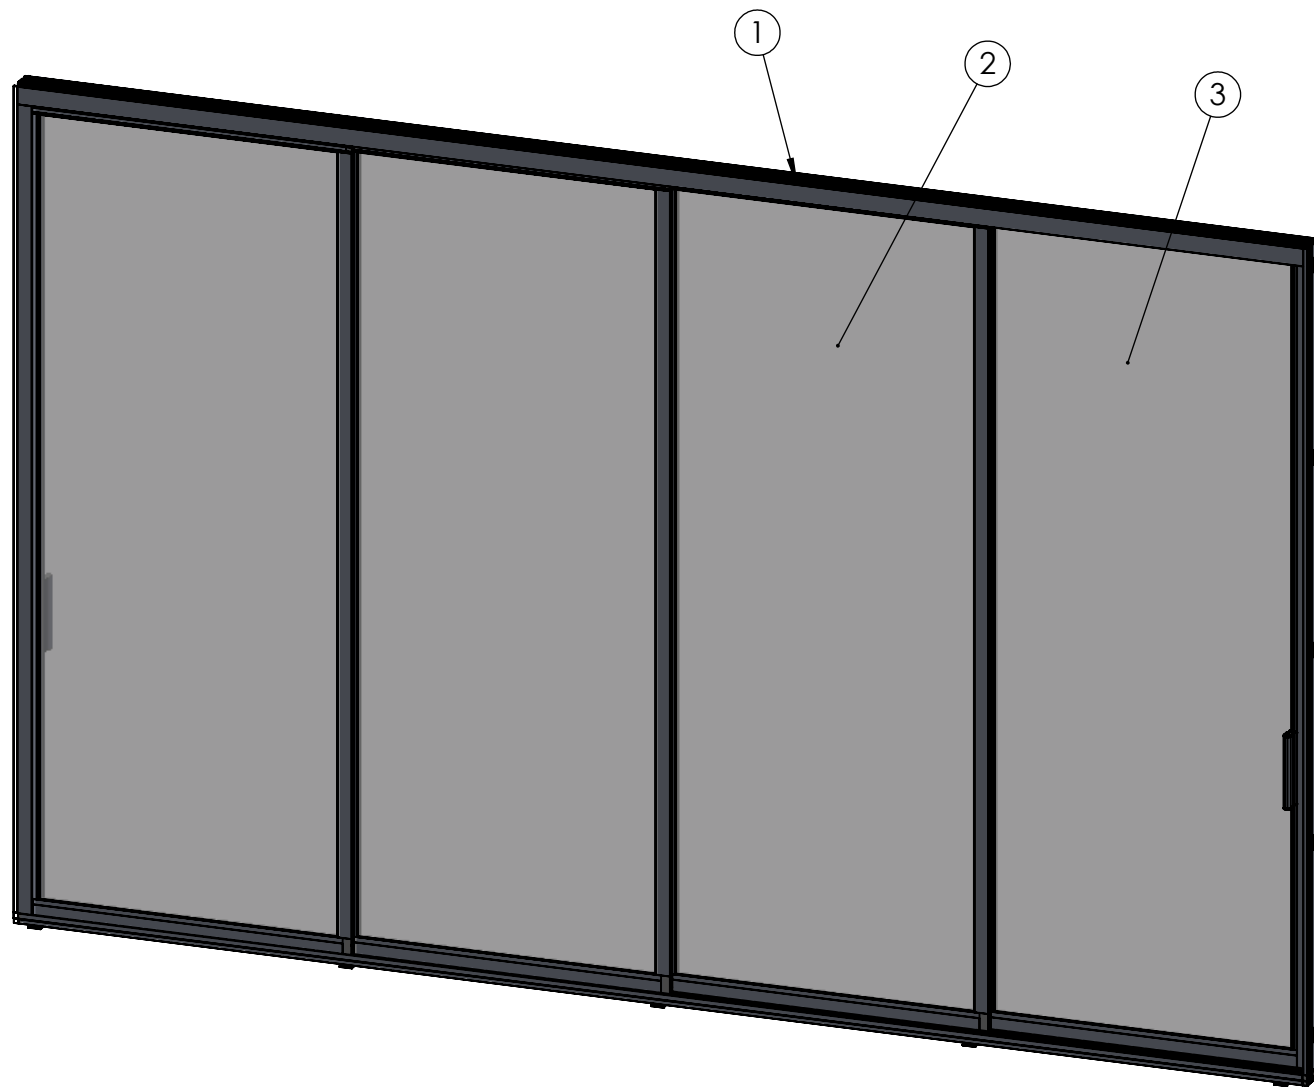

PERGOLUX

TITLE: GLASS WALL FRAMED 4M S2	
WEIGHT: 188kg	
SKU: GWA_AC_XXX_400_FRA_02	
PART NUMBER: PN-200001185	REVISION V2.0
DO NOT SCALE DRAWING	ALL DIMENSIONS ARE IN MILLIMETERS
SHEET 1 OF 2	

ITEM NO	DESCRIPTION	PART NO	QTY
1	GW FRAMED FRAME 4M	PN-200001167	1
2	GW DOOR	PN-200001161	2
3	GW DOOR WITH HANDLE	PN-200001163	2

PERGOLUX	
TITLE: GLASS WALL FRAMED 4M S2	
WEIGHT: 188kg	
SKU: GWA_AC_XXX_400_FRA_02	
PART NUMBER: PN-200001185	REVISION: V2.0
DO NOT SCALE DRAWING	SHEET 2 OF 2