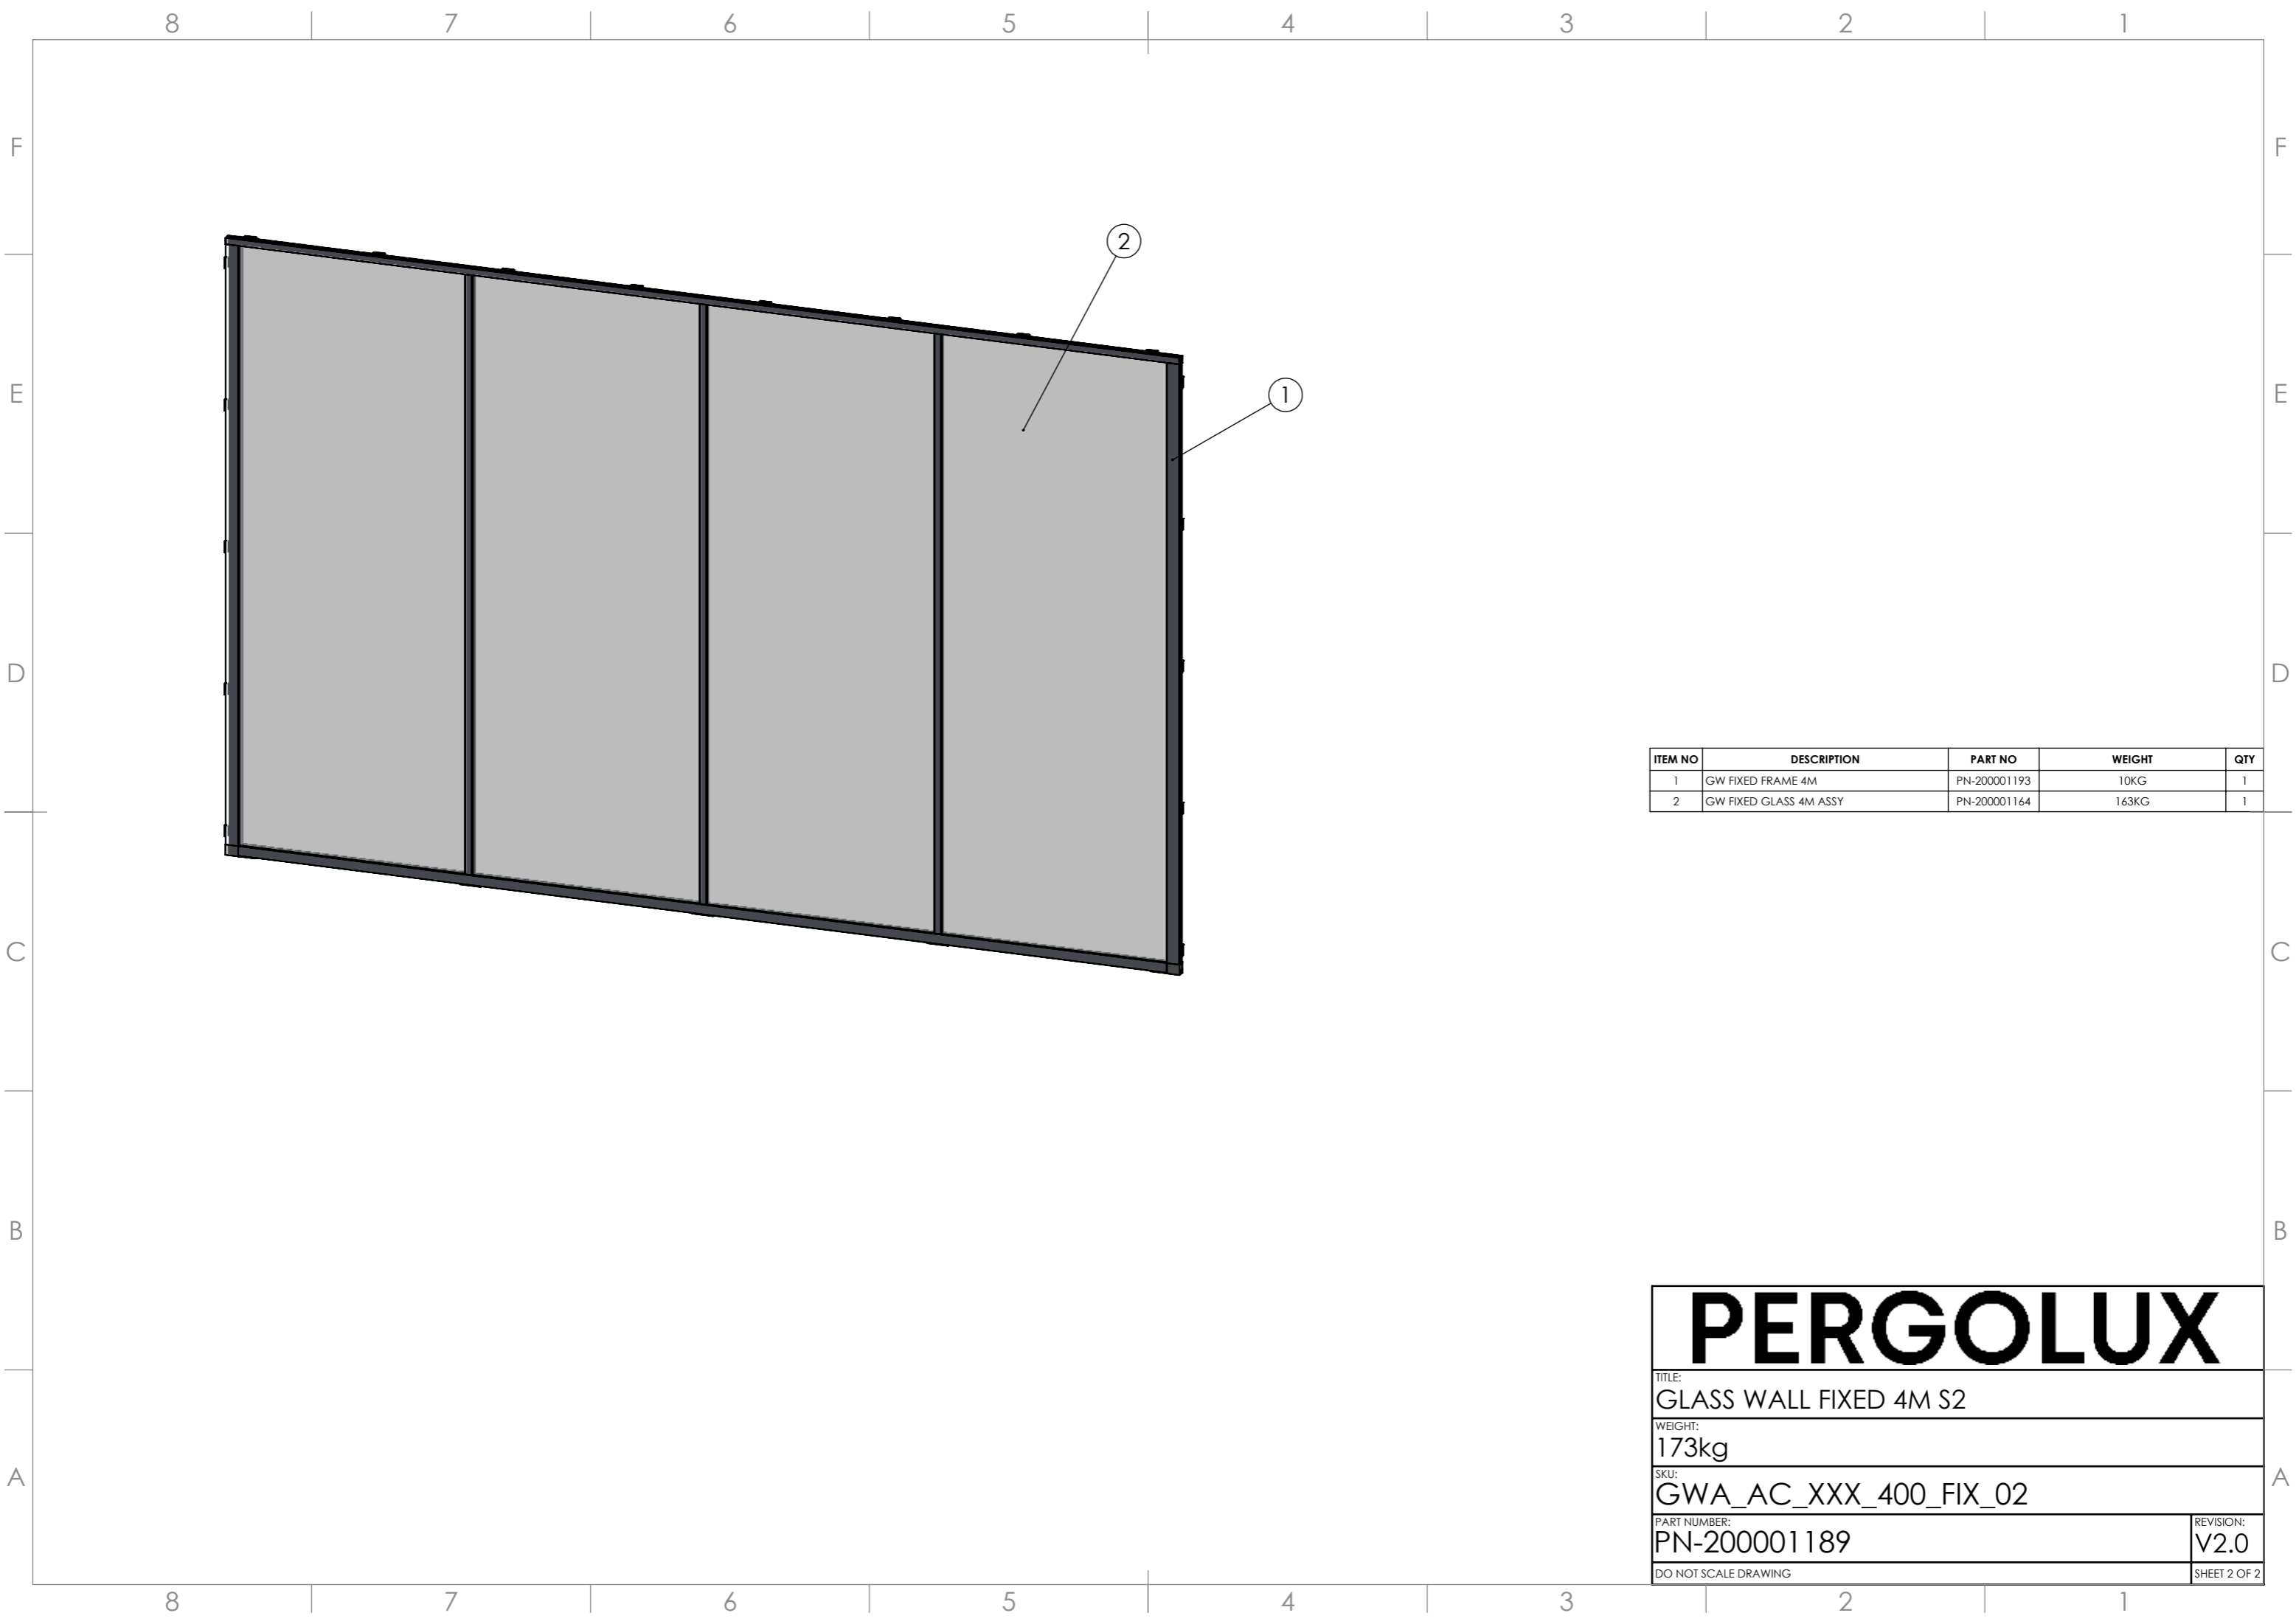

8 7 6 5 4 3 2 1

F
E
D
C
B
A

8 7 6 5 4 3 2 1

PERGOLUX	
TITLE: GLASS WALL FIXED 4M S2	
WEIGHT: 173kg	
SKU: GWA_AC_XXX_400_FIX_02	
PART NUMBER: PN-200001189	REVISION V2.0
DO NOT SCALE DRAWING	ALL DIMENSIONS ARE IN MILLIMETERS
	SHEET 1 OF 2

F
E
D
C
B
A

ITEM NO	DESCRIPTION	PART NO	WEIGHT	QTY
1	GW FIXED FRAME 4M	PN-200001193	10KG	1
2	GW FIXED GLASS 4M ASSY	PN-200001164	163KG	1

<h1>PERGOLUX</h1>	
TITLE: GLASS WALL FIXED 4M S2	
WEIGHT: 173kg	
SKU: GWA_AC_XXX_400_FIX_02	
PART NUMBER: PN-200001189	REVISION: V2.0
DO NOT SCALE DRAWING	SHEET 2 OF 2