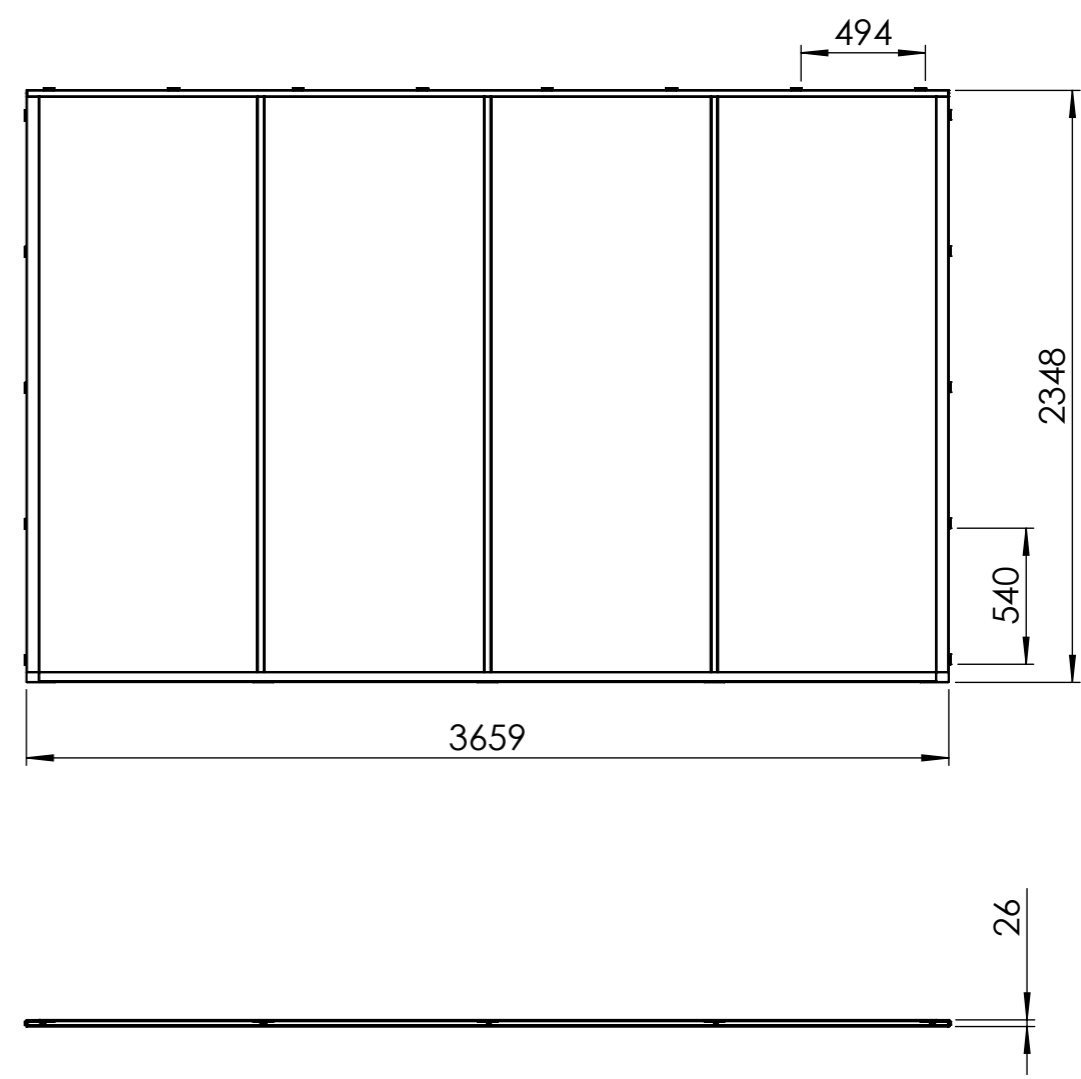

8 7 6 5 4 3 2 1

F
E
D
C
B
A

8 7 6 5 4 3 2 1

PERGOLUX	
TITLE: GLASS WALL FIXED 4M S2	
WEIGHT: 173kg	
SKU: GWA_AC_XXX_400_FIX_02	
PART NUMBER: PN-200001189	REVISION V2.0
DO NOT SCALE DRAWING	ALL DIMENSIONS ARE IN MILLIMETERS
	SHEET 1 OF 2

F
E
D
C
B
A

ITEM NO	DESCRIPTION	PART NO	WEIGHT	QTY
1	GW FIXED FRAME 4M	PN-200001193	10KG	1
2	GW FIXED GLASS 4M ASSY	PN-200001164	163KG	1

<h1>PERGOLUX</h1>	
TITLE: GLASS WALL FIXED 4M S2	
WEIGHT: 173kg	
SKU: GWA_AC_XXX_400_FIX_02	
PART NUMBER: PN-200001189	REVISION: V2.0
DO NOT SCALE DRAWING	SHEET 2 OF 2