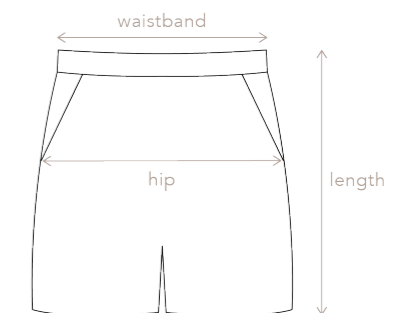

SIZE	WIDTH (inches)	LENGTH (inches)
0	13	18
2	14	19

● Wisteria

All measurements are taken across garment in inches.

SIZE	WAISTBAND (inches)	HIP (inches)	LENGTH (inches)
0	9-12	13	11
2	10-13	15	12
4	11-14	17	13