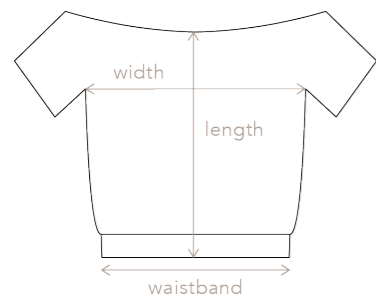

### Lea Off Shoulder Crop Top

OFF2201

Off shoulder ruffled cropped top with an elastic waistband allowing you to move freely without worry. Pair it with our Linda Sweatpants for a complete look. Embroidered 'Sonata Ballet Dancer' logo on the left.

Made with our signature cotton material, Danskni™, for extra comfort.

● Wisteria

All measurements are taken across garment in inches.

SIZE	WIDTH (inches)	LENGTH (inches)	WAISTBAND (inches)
0	16.5	9.5	10.5
2	18	10.5	11.5
4	19.5	11.5	12.5

SIZE	WIDTH (inches)	LENGTH (inches)
2	13.5	13.5
4	14.5	14

SIZE	WIDTH (inches)	LENGTH (inches)
0	13	18
2	14	19