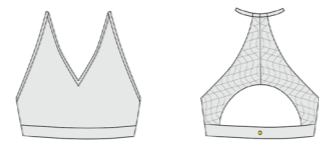

CH Size: 1, 2

AD Size: XS, S, M, L

- Nero (No Lining)
- Bianco (Front & Back Lining)
- Flamingo (No Lining)
- Nero (Lining)
- Bianco (Front & Back Lining)

ALYSE
PL2104

High neck leotard with front keyhole, lace sleeve, and open back design with gold clasp.

AD Size: XS, S, M, L

- Nero (Lining)
- Bianco (Front & Back Lining)
- Fango (Lining)

melrose waves

ARA LONG BRA
SAW2101

Long camisole bra top with lace fringe back design.
Removable bra paddings included.

XS, S, M, L (Bra Shelf Panel)

- Nero
- Bianco

FLEUR BRA
SAW2102

V-neck bra top with lace overlay racer-back design.
Removable bra paddings included.

XS, S, M, L (Bra Shelf Panel)

- Nero
- Bianco

melrose waves