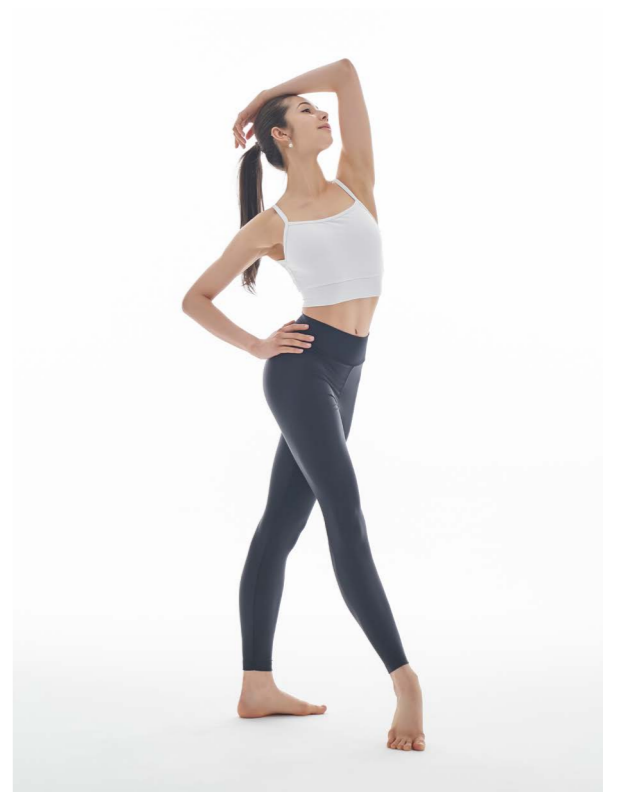

FLORENCE (Nero)

FLORENCE (Bianco)

leila

LEILA (Nero)

LEILA (Fango)

ren

REN (Bianco)

ara

Aleur

REN
PL2101

Camisole leotard with front lace fringe, lace panel around the waist, and straight back.

CH Size: 1, 2

AD Size: XS, S, M, L

- Nero (No Lining)
- Bianco (Front & Back Lining)
- Nero (Lining)
- Bianco (Front & Back Lining)
- Flamingo (No Lining)
- Bianco (Front & Back Lining)

LEILA
PL2102

Cap-sleeve leotard with lace neckline, lace sleeves, and a deep V back design.

AD Size: XS, S, M, L

- Nero (Lining)
- Bianco (Front & Back Lining)
- Fango (Lining)

FLORENCE
PL2103

V-neck leotard with front lace overlay, and a lace overlay racer-back with cut-out design.

CH Size: 1, 2

AD Size: XS, S, M, L

- Nero (No Lining)
- Bianco (Front & Back Lining)
- Flamingo (No Lining)
- Nero (Lining)
- Bianco (Front & Back Lining)

ALYSE
PL2104

High neck leotard with front keyhole, lace sleeve, and open back design with gold clasp.