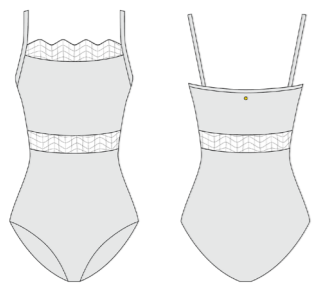

FLORENCE (Nero)

FLORENCE (Bianco)

leila

LEILA (Nero)

LEILA (Fango)

ren

REN (Bianco)

ara

Aleur

REN
PL2101

Camisole leotard with front lace fringe, lace panel around the waist, and straight back.

CH Size: 1, 2

AD Size: XS, S, M, L

- Nero (No Lining)
- Bianco (Front & Back Lining)
- Nero (Lining)
- Bianco (Front & Back Lining)
- Flamingo (No Lining)
- Bianco (Front & Back Lining)

LEILA
PL2102

Cap-sleeve leotard with lace neckline, lace sleeves, and a deep V back design.

AD Size: XS, S, M, L

- Nero (Lining)
- Bianco (Front & Back Lining)
- Fango (Lining)

FLORENCE
PL2103

V-neck leotard with front lace overlay, and a lace overlay racer-back with cut-out design.

CH Size: 1, 2

AD Size: XS, S, M, L

- Nero (No Lining)
- Bianco (Front & Back Lining)
- Flamingo (No Lining)
- Nero (Lining)
- Bianco (Front & Back Lining)

ALYSE
PL2104

High neck leotard with front keyhole, lace sleeve, and open back design with gold clasp.