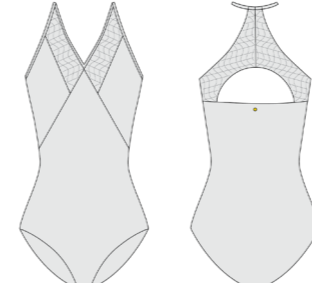

FLORENCE (Nero)

FLORENCE (Bianco)

leila

LEILA (Nero)

LEILA (Fango)

ren

REN (Bianco)

ara

Aleur

REN
PL2101

Camisole leotard with front lace fringe, lace panel around the waist, and straight back.

CH Size: 1, 2

AD Size: XS, S, M, L

- Nero (No Lining)
- Bianco (Front & Back Lining)
- Nero (Lining)
- Bianco (Front & Back Lining)
- Flamingo (No Lining)
- Bianco (Front & Back Lining)

LEILA
PL2102

Cap-sleeve leotard with lace neckline, lace sleeves, and a deep V back design.

AD Size: XS, S, M, L

- Nero (Lining)
- Bianco (Front & Back Lining)
- Fango (Lining)

FLORENCE
PL2103

V-neck leotard with front lace overlay, and a lace overlay racer-back with cut-out design.

CH Size: 1, 2

AD Size: XS, S, M, L

- Nero (No Lining)
- Bianco (Front & Back Lining)
- Flamingo (No Lining)
- Nero (Lining)
- Bianco (Front & Back Lining)

ALYSE
PL2104

High neck leotard with front keyhole, lace sleeve, and open back design with gold clasp.