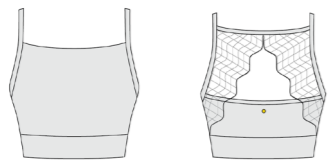

LEILA
PL2102

Cap-sleeve leotard with lace neckline, lace sleeves, and a deep V back design.

AD Size: XS, S, M, L

- Nero (Lining)
- Bianco (Front & Back Lining)
- Fango (Lining)

FLORENCE
PL2103

V-neck leotard with front lace overlay, and a lace overlay racer-back with cut-out design.

CH Size: 1, 2

AD Size: XS, S, M, L

- Nero (No Lining)
- Bianco (Front & Back Lining)
- Flamingo (No Lining)
- Nero (Lining)
- Bianco (Front & Back Lining)

ALYSE
PL2104

High neck leotard with front keyhole, lace sleeve, and open back design with gold clasp.

AD Size: XS, S, M, L

- Nero (Lining)
- Bianco (Front & Back Lining)
- Fango (Lining)

melrose waves

ARA LONG BRA
SAW2101

Long camisole bra top with lace fringe back design.
Removable bra paddings included.

XS, S, M, L (Bra Shelf Panel)

- Nero
- Bianco

FLEUR BRA
SAW2102

V-neck bra top with lace overlay racer-back design.
Removable bra paddings included.

XS, S, M, L (Bra Shelf Panel)

- Nero
- Bianco

melrose waves