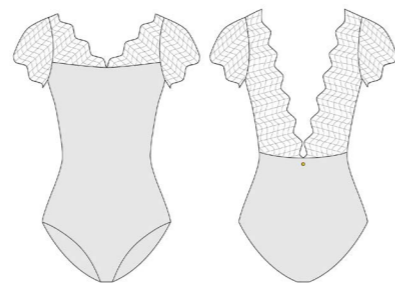

Aleur

REN
PL2101

Camisole leotard with front lace fringe, lace panel around the waist, and straight back.

CH Size: 1, 2

AD Size: XS, S, M, L

- Nero (No Lining)
- Bianco (Front & Back Lining)
- Nero (Lining)
- Bianco (Front & Back Lining)
- Flamingo (No Lining)
- Bianco (Front & Back Lining)

LEILA
PL2102

Cap-sleeve leotard with lace neckline, lace sleeves, and a deep V back design.

AD Size: XS, S, M, L

- Nero (Lining)
- Bianco (Front & Back Lining)
- Fango (Lining)

FLORENCE
PL2103

V-neck leotard with front lace overlay, and a lace overlay racer-back with cut-out design.

CH Size: 1, 2

AD Size: XS, S, M, L

- Nero (No Lining)
- Bianco (Front & Back Lining)
- Flamingo (No Lining)
- Nero (Lining)
- Bianco (Front & Back Lining)

ALYSE
PL2104

High neck leotard with front keyhole, lace sleeve, and open back design with gold clasp.

AD Size: XS, S, M, L

- Nero (Lining)
- Bianco (Front & Back Lining)
- Fango (Lining)

melrose waves

ARA LONG BRA
SAW2101

Long camisole bra top with lace fringe back design.
Removable bra paddings included.