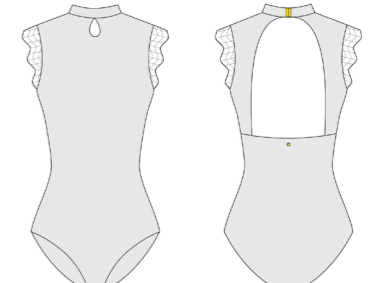

Aleur

REN
PL2101

Camisole leotard with front lace fringe, lace panel around the waist, and straight back.

CH Size: 1, 2

AD Size: XS, S, M, L

- Nero (No Lining)
- Bianco (Front & Back Lining)
- Nero (Lining)
- Bianco (Front & Back Lining)
- Flamingo (No Lining)
- Bianco (Front & Back Lining)

LEILA
PL2102

Cap-sleeve leotard with lace neckline, lace sleeves, and a deep V back design.

AD Size: XS, S, M, L

- Nero (Lining)
- Bianco (Front & Back Lining)
- Fango (Lining)

FLORENCE
PL2103

V-neck leotard with front lace overlay, and a lace overlay racer-back with cut-out design.

CH Size: 1, 2

AD Size: XS, S, M, L

- Nero (No Lining)
- Bianco (Front & Back Lining)
- Flamingo (No Lining)
- Nero (Lining)
- Bianco (Front & Back Lining)

ALYSE
PL2104

High neck leotard with front keyhole, lace sleeve, and open back design with gold clasp.

AD Size: XS, S, M, L

- Nero (Lining)
- Bianco (Front & Back Lining)
- Fango (Lining)

melrose waves

ARA LONG BRA
SAW2101

Long camisole bra top with lace fringe back design.
Removable bra paddings included.