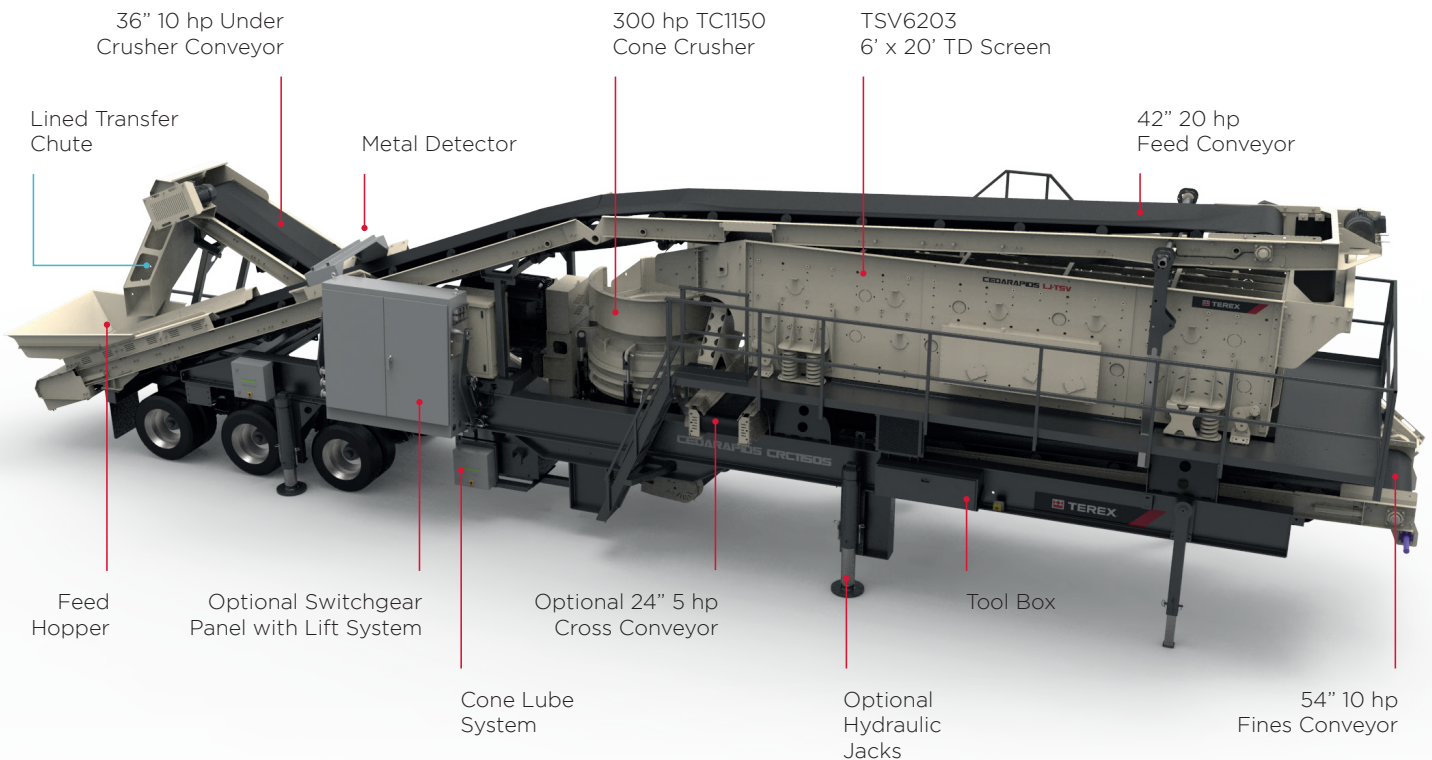

CEDARAPIDS®
A TEREX BRAND

Portable Plants

CRC1150S
Closed Circuit Cone
& Screen Plant

A world working better™

 **TEREX® MPS**

Cedarapids® Portable Plants

CRC1150S Closed Circuit Cone & Screen Plant

CRC1150S Plant Specifications

Highly Portable Triple Axle Plant

- Triple Axle Load = 58,500 lbs*
- King Pin Load = 52,300 lbs*
- Travel Height = 14'-0" (zero deg)
- Travel Width = 12'-0"

Cost Efficient, Sector Leading Technology.

- 300 hp tried and tested floating head design with efficient roller bearings
- Large feed size: Standard Medium Course 190mm (7.5"), Optional Extra Course 220mm (8.66")
- Large 65mm (2.55") stroke producing good product shape & high capacity
- "Hammer-less" Concave retention system (quick-safe)
- No Welding lift ears for mantle change improving safety
- Spiral bevel drive gear train for long life, smooth running, low noise
- 160mm (6.3") Tramp Clearance increasing protection
- Increased Clamp Hold Down Pressure allowing tighter settings
- Inspection ports through crusher frame for easy maintenance
- Metal detector on main feed conveyor

Options

- Electrical switchgear panel and hydraulic lift
- Hydraulic levelling, pinned run-on jacks or crank jacks (gas, 12v, 24v power unit)
- 24" mid plant cross conveyor
- Hydraulic feed conveyor lift - 2.5 deg screen lift
- Oversize tires
- Various power configurations (380v thru 575v, 50hz or 60hz)

TC1150 Cone

Cone Specifications

Approximate Component Weights & Basic Dimensions

Whole Crusher Dry Weight	14000 Kg	31,360 lbs
Upper Frame Assembly	4861 Kg	10,717 lbs
Cone Head Assembly	1770 Kg	3,902 lbs
Eccentric Assembly	1511 Kg	3,331 lbs
Countershaft Assembly	237 Kg	522 lbs
Main Frame Assembly	5356 Kg	11,808 lbs
Mantle Liner	610 Kg	1,345 lbs
Concave Medium Course	553 Kg	1,219 lbs
Concave Extra Course	524 Kg	1,155 lbs
Concave Fine	576 Kg	1,270 lbs