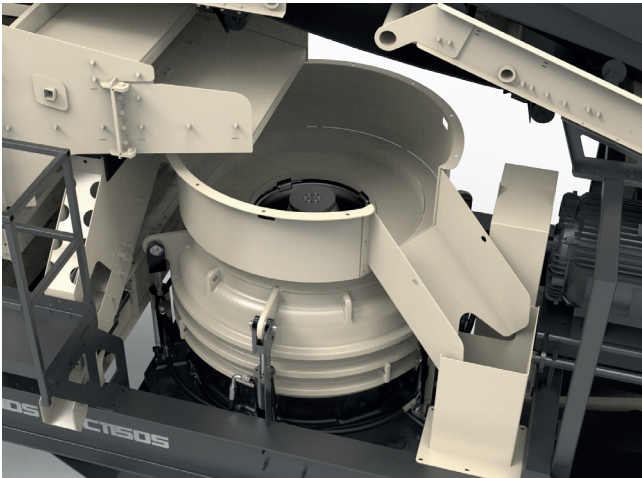

CEDARAPIDS®
A TEREX BRAND

Portable Plants

CRC1150S
Closed Circuit Cone
& Screen Plant

A world working better™

 **TEREX® MPS**

Cedarapids® Portable Plants

CRC1150S Closed Circuit Cone & Screen Plant

CRC1150S Plant Specifications

Highly Portable Triple Axle Plant

- Triple Axle Load = 58,500 lbs*
- King Pin Load = 52,300 lbs*
- Travel Height = 14'-0" (zero deg)
- Travel Width = 12'-0"

Cost Efficient, Sector Leading Technology.

- 300 hp tried and tested floating head design with efficient roller bearings
- Large feed size: Standard Medium Course 190mm (7.5"), Optional Extra Course 220mm (8.66")
- Large 65mm (2.55") stroke producing good product shape & high capacity
- "Hammer-less" Concave retention system (quick-safe)
- No Welding lift ears for mantle change improving safety
- Spiral bevel drive gear train for long life, smooth running, low noise
- 160mm (6.3") Tramp Clearance increasing protection
- Increased Clamp Hold Down Pressure allowing tighter settings
- Inspection ports through crusher frame for easy maintenance
- Metal detector on main feed conveyor

Options

- Electrical switchgear panel and hydraulic lift
- Hydraulic levelling, pinned run-on jacks or crank jacks (gas, 12v, 24v power unit)
- 24" mid plant cross conveyor
- Hydraulic feed conveyor lift - 2.5 deg screen lift
- Oversize tires
- Various power configurations (380v thru 575v, 50hz or 60hz)

TC1150 Cone

Cone Specifications

Approximate Component Weights & Basic Dimensions

Whole Crusher Dry Weight	14000 Kg	31,360 lbs
Upper Frame Assembly	4861 Kg	10,717 lbs
Cone Head Assembly	1770 Kg	3,902 lbs
Eccentric Assembly	1511 Kg	3,331 lbs
Countershaft Assembly	237 Kg	522 lbs
Main Frame Assembly	5356 Kg	11,808 lbs
Mantle Liner	610 Kg	1,345 lbs
Concave Medium Course	553 Kg	1,219 lbs
Concave Extra Course	524 Kg	1,155 lbs
Concave Fine	576 Kg	1,270 lbs