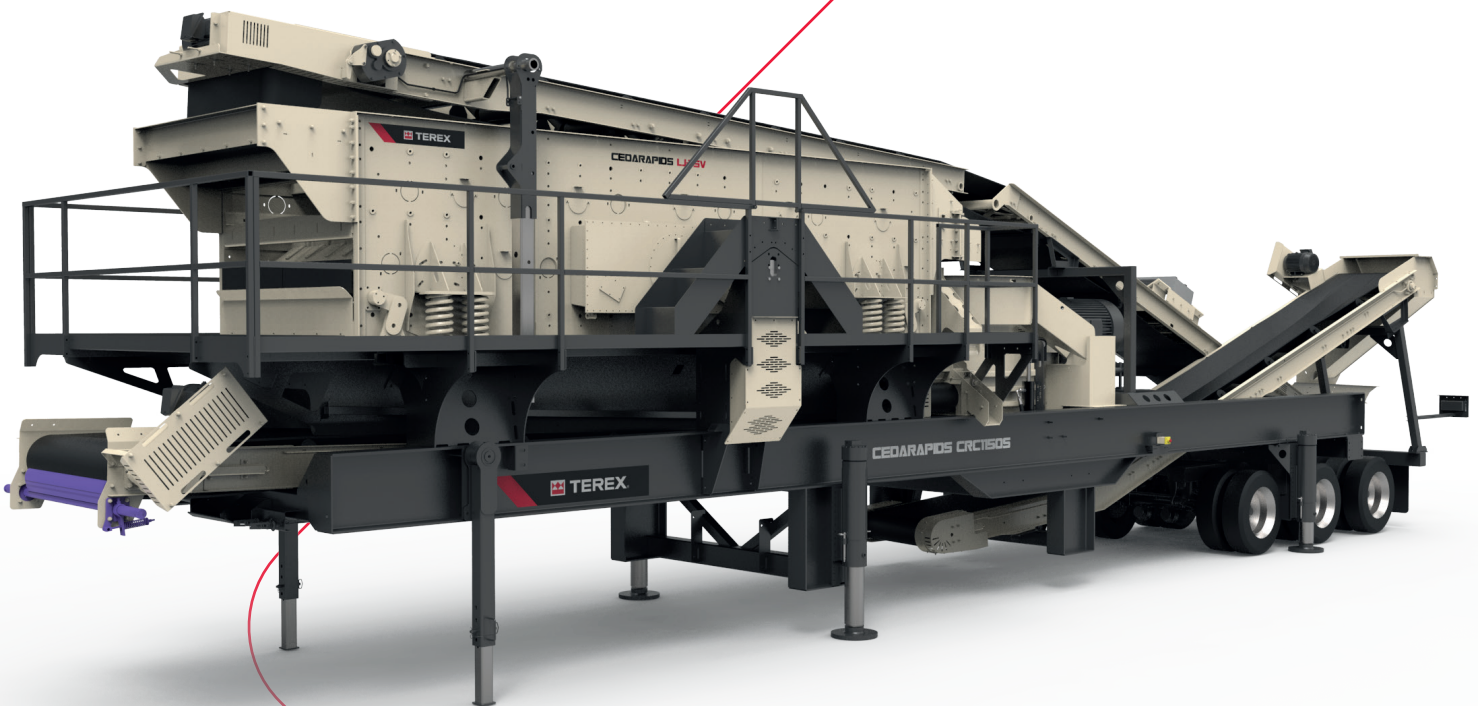

CEDARAPIDS®
A TEREX BRAND

Portable Plants

CRC1150S
Closed Circuit Cone
& Screen Plant

A world working better™

 **TEREX® MPS**

Cedarapids® Portable Plants

CRC1150S Closed Circuit Cone & Screen Plant

CRC1150S Plant Specifications

Highly Portable Triple Axle Plant

- Triple Axle Load = 58,500 lbs*
- King Pin Load = 52,300 lbs*
- Travel Height = 14'-0" (zero deg)
- Travel Width = 12'-0"

Cost Efficient, Sector Leading Technology.

- 300 hp tried and tested floating head design with efficient roller bearings
- Large feed size: Standard Medium Course 190mm (7.5"), Optional Extra Course 220mm (8.66")
- Large 65mm (2.55") stroke producing good product shape & high capacity
- "Hammer-less" Concave retention system (quick-safe)
- No Welding lift ears for mantle change improving safety
- Spiral bevel drive gear train for long life, smooth running, low noise
- 160mm (6.3") Tramp Clearance increasing protection
- Increased Clamp Hold Down Pressure allowing tighter settings
- Inspection ports through crusher frame for easy maintenance
- Metal detector on main feed conveyor

Options

- Electrical switchgear panel and hydraulic lift
- Hydraulic levelling, pinned run-on jacks or crank jacks (gas, 12v, 24v power unit)
- 24" mid plant cross conveyor
- Hydraulic feed conveyor lift - 2.5 deg screen lift
- Oversize tires
- Various power configurations (380v thru 575v, 50hz or 60hz)

TC1150 Cone

Cone Specifications

Approximate Component Weights & Basic Dimensions

Whole Crusher Dry Weight	14000 Kg	31,360 lbs
Upper Frame Assembly	4861 Kg	10,717 lbs
Cone Head Assembly	1770 Kg	3,902 lbs
Eccentric Assembly	1511 Kg	3,331 lbs
Countershaft Assembly	237 Kg	522 lbs
Main Frame Assembly	5356 Kg	11,808 lbs
Mantle Liner	610 Kg	1,345 lbs
Concave Medium Course	553 Kg	1,219 lbs
Concave Extra Course	524 Kg	1,155 lbs
Concave Fine	576 Kg	1,270 lbs