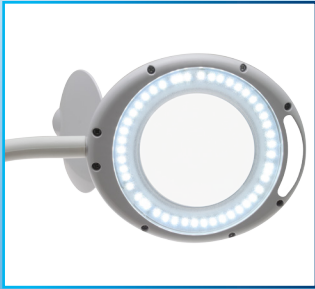

OptiVue 5 Diopter LED Magnification Desk Lamp

LED Illumination

- 36 SMD LED lights
- Super bright illumination
- Low power consumption

Crystal Clear Lens

- 4 inch round glass lens
- 5 Diopter (2.25x magnification)
- Removable for easy replacement

Compact and Convenient

- Flexible Gooseneck Arm
- 11" Reach Span
- Stays In Place In Any Position

Aven's OptiVue 5D Magnification Desk Lamp is a compact and convenient inspection lighting solution for your work bench. Featuring a sturdy flexible arm, 360° rotatable lamp head, 5 diopter 4" lens, protective lens cover, and a built-in handle for easy positioning.

- 4 inch, 5 diopter glass lens for crystal-clear viewing
- 360 swivel lamp head. Inspect from any angle.
- On/Off switch
- 36 energy-efficient SMD LED lights
- Built-in handle for easy positioning
- Low power consumption: 6W
- Includes power adapter

Item Number	26507-XL5
Lens Size	4 inch diameter
Optical Power	5 Diopter (2.25x magnification)
Illumination	36 SMD LED lights
Power Consumption	6W
AC/DC Adapter	Input: 100-240V AC 50~60Hz Output: 20V 300mA
Lumen	570lm
Dimensions	Base: 7" diameter - Total Extended Height: 20.5" - Reach: 11"
Weight	3.3 LBS