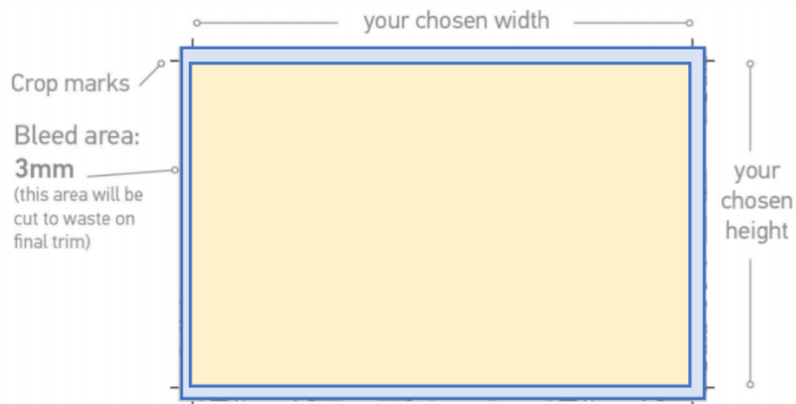

Greaseproof Paper Specifications & Artwork

Sizes Available

- 500 X 335 mm
- 420 X 297 mm
- 406 X 255 mm
- 335 X 335 mm
- 335 X 250 mm
- 297 X 210 mm
- 250 X 250 mm
- 250 X 167 mm
- 210 X 148 mm
- 160 X 160 mm

Artwork Guidelines

If you have your artwork already laid out and have chosen to have it printed in black, 1 Pantone Colour or full colour (CMYK) you should supply us a 'High Res PDF' please ensure all fonts are outlines and any images embedded @300dpi. PDF files should be set up at the required greaseproof sheet size and include an additional 3mm of bleed on each for trimming, with crop marks added.