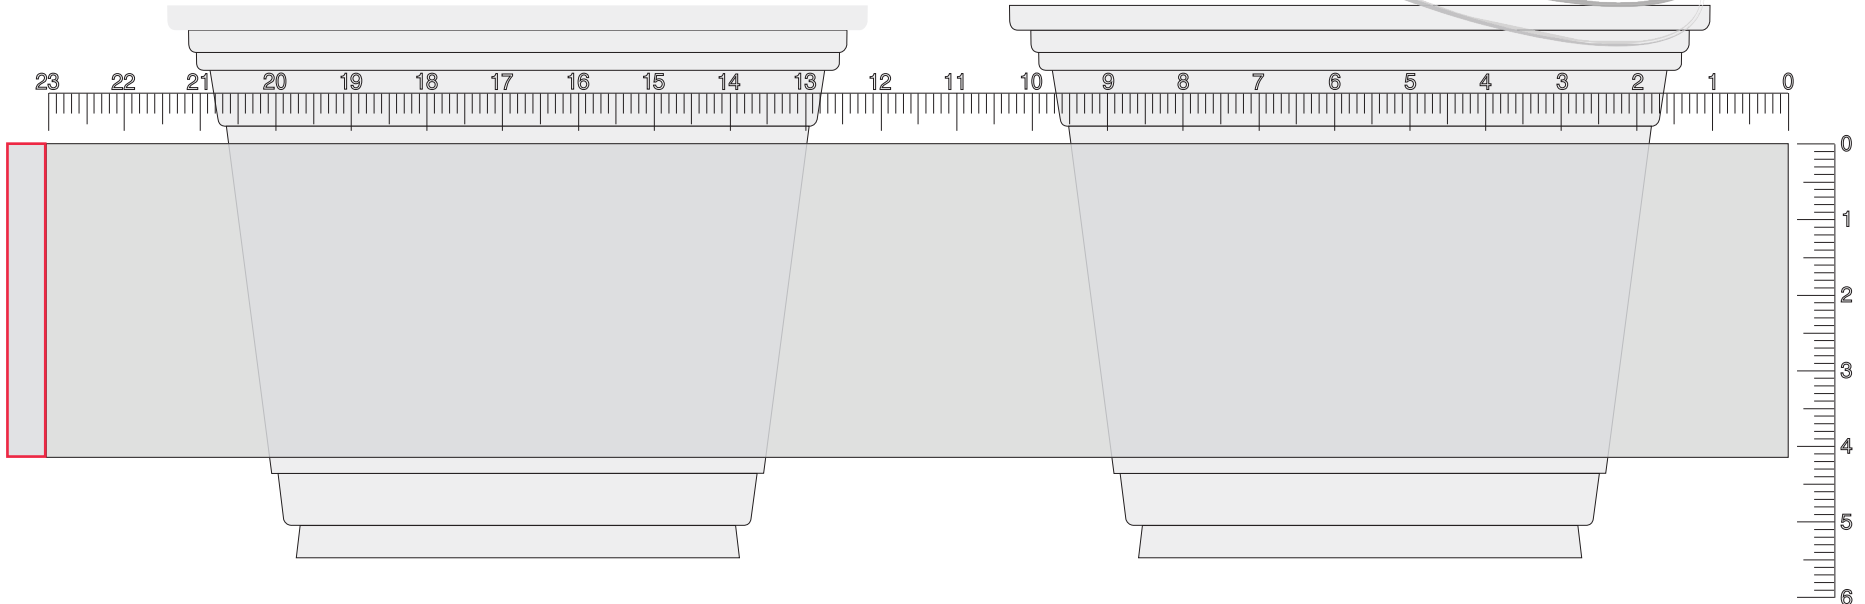

4 x 4cm maximum print area in a single position

Please note that any bands of colour/design running horizontally around the cup may not join perfectly at the seam when the cup is formed. Please allow a 2mm up/down tolerance at the seam.