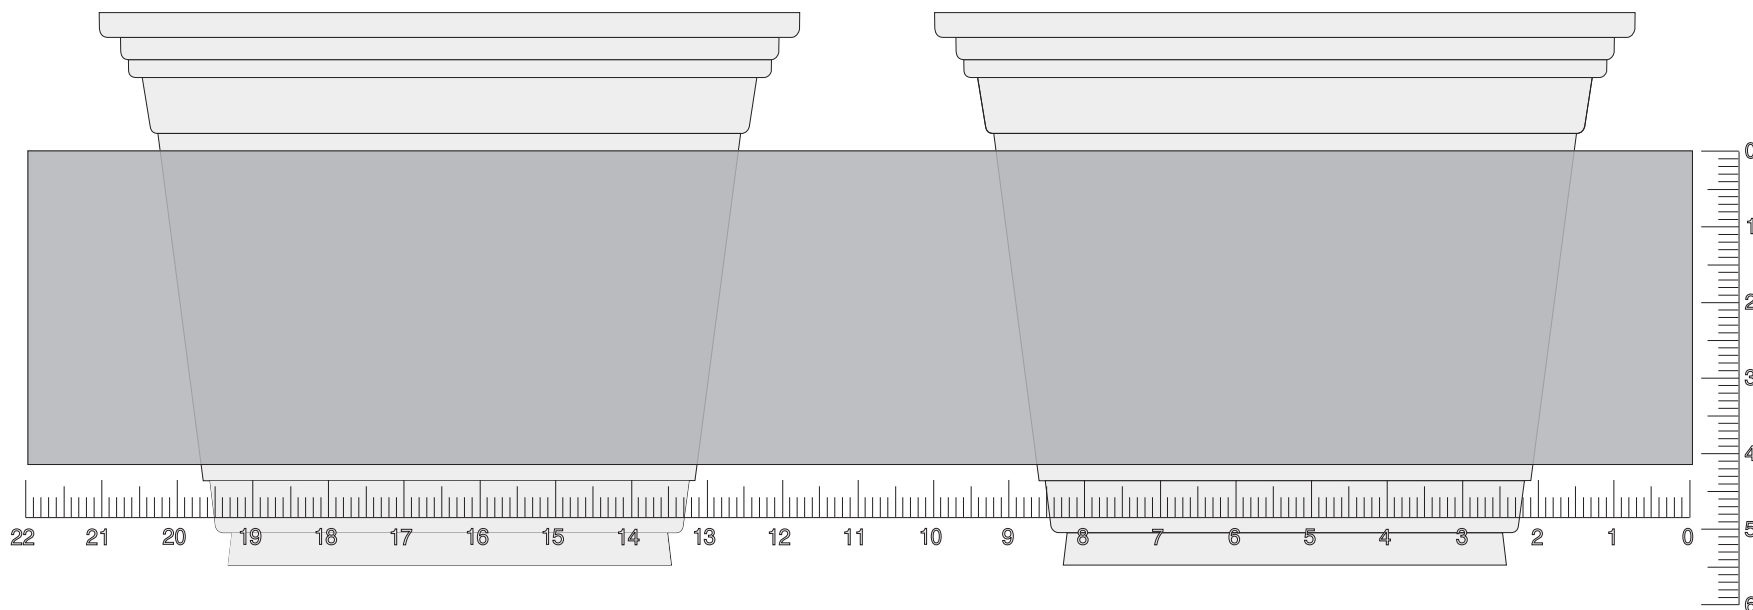

Please note that any bands of colour/design running horizontally around the cup may not join perfectly at the seam when the cup is formed. Please allow a 2mm up/down tolerance at the seam.

Brand your

With circular logos, the circle on the final printed cup may appear to be slightly oval due to the conical shape of the cup. Please accept this.