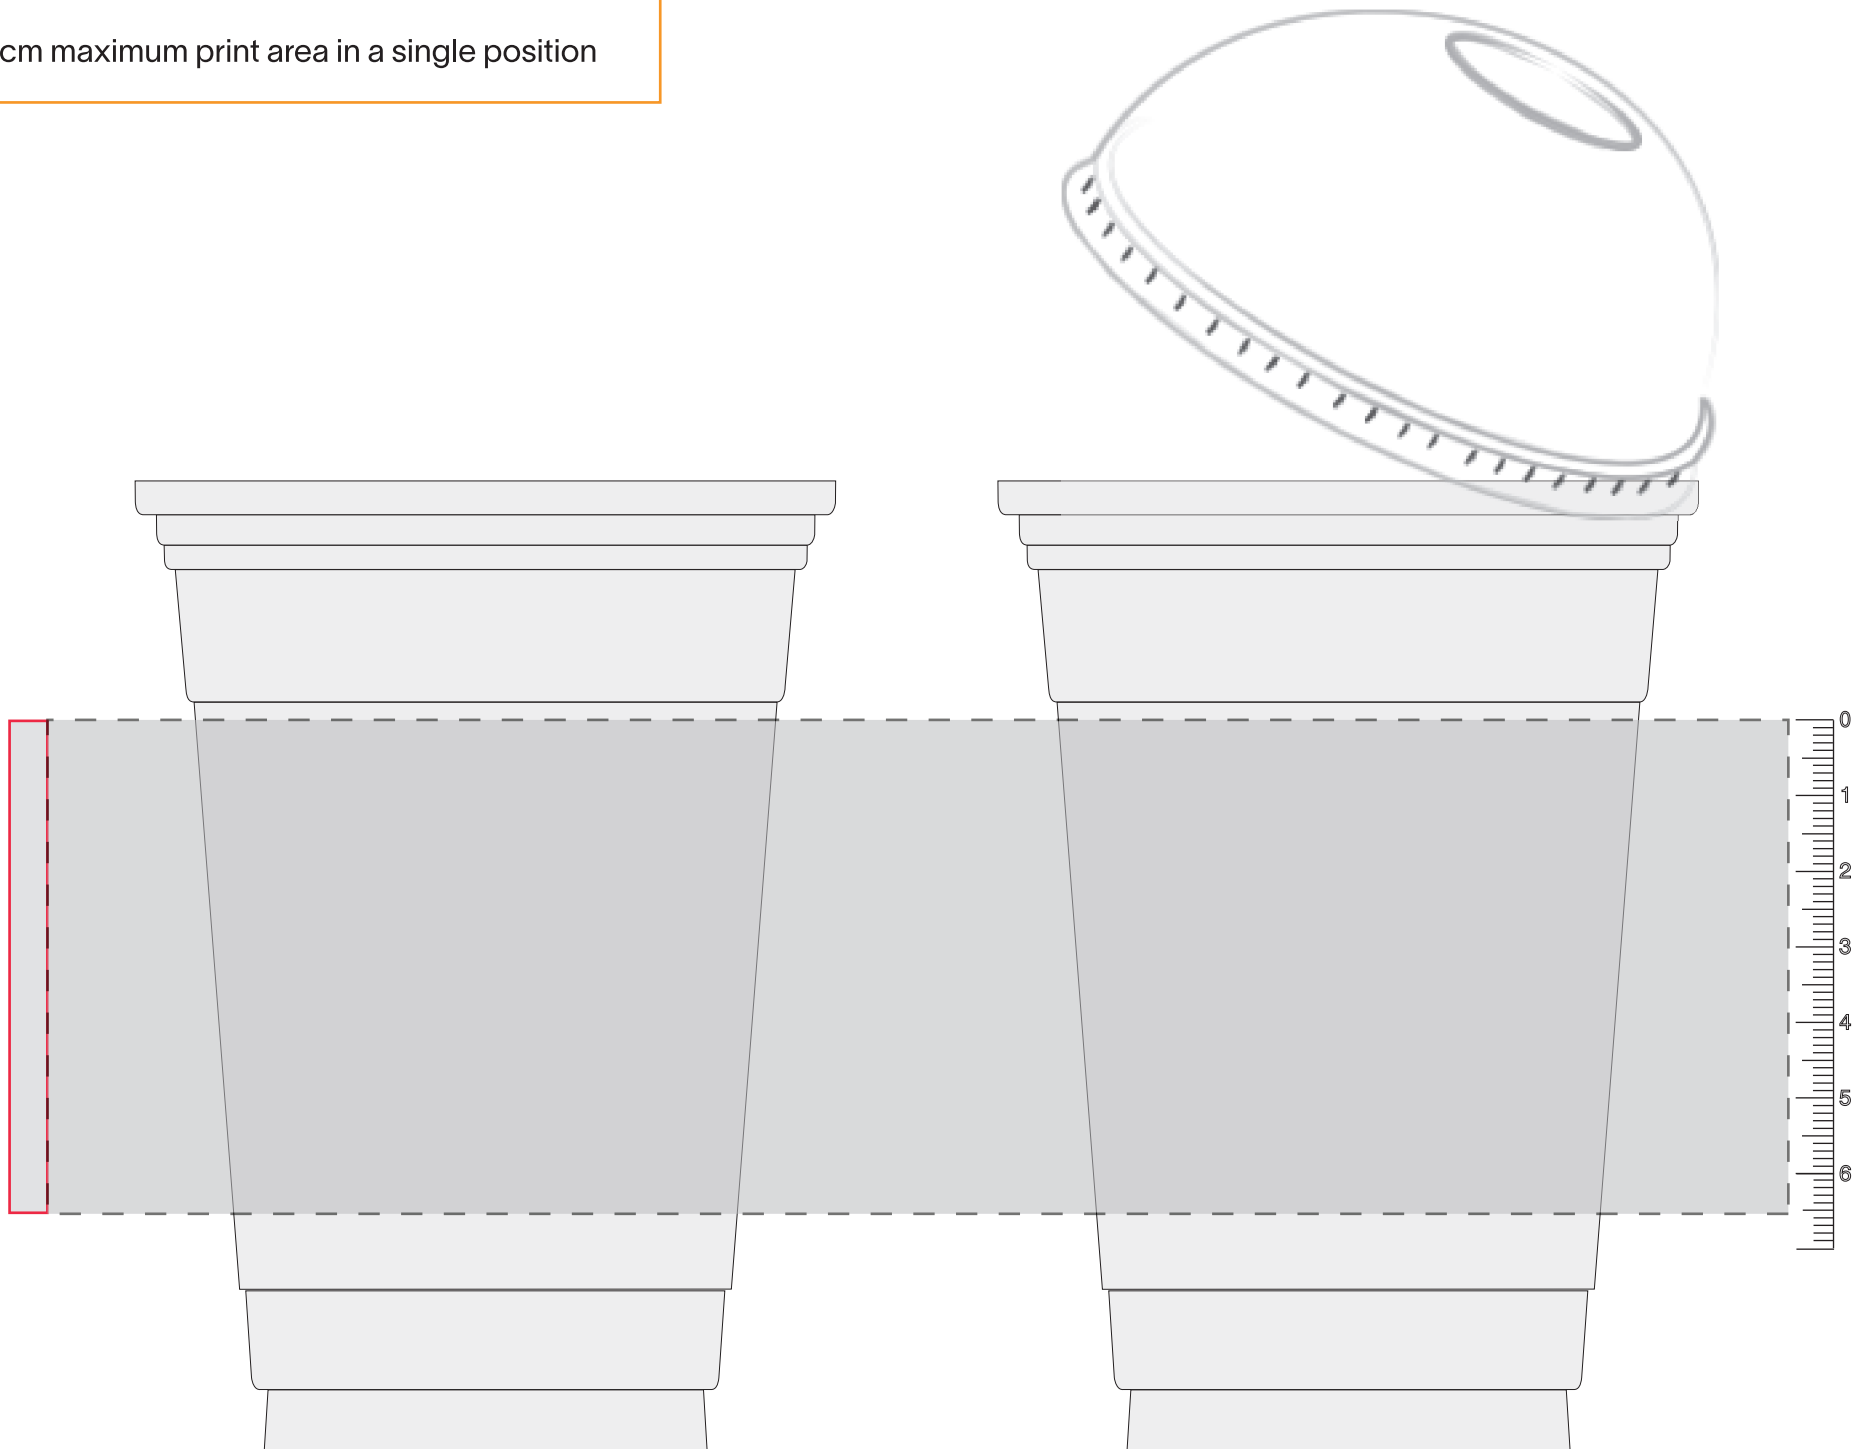

4 x 4cm maximum print area in a single position

Please note that any bands of colour/design running horizontally around the cup may not join perfectly at the seam when the cup is formed. Please allow a 2mm up/down tolerance at the seam.