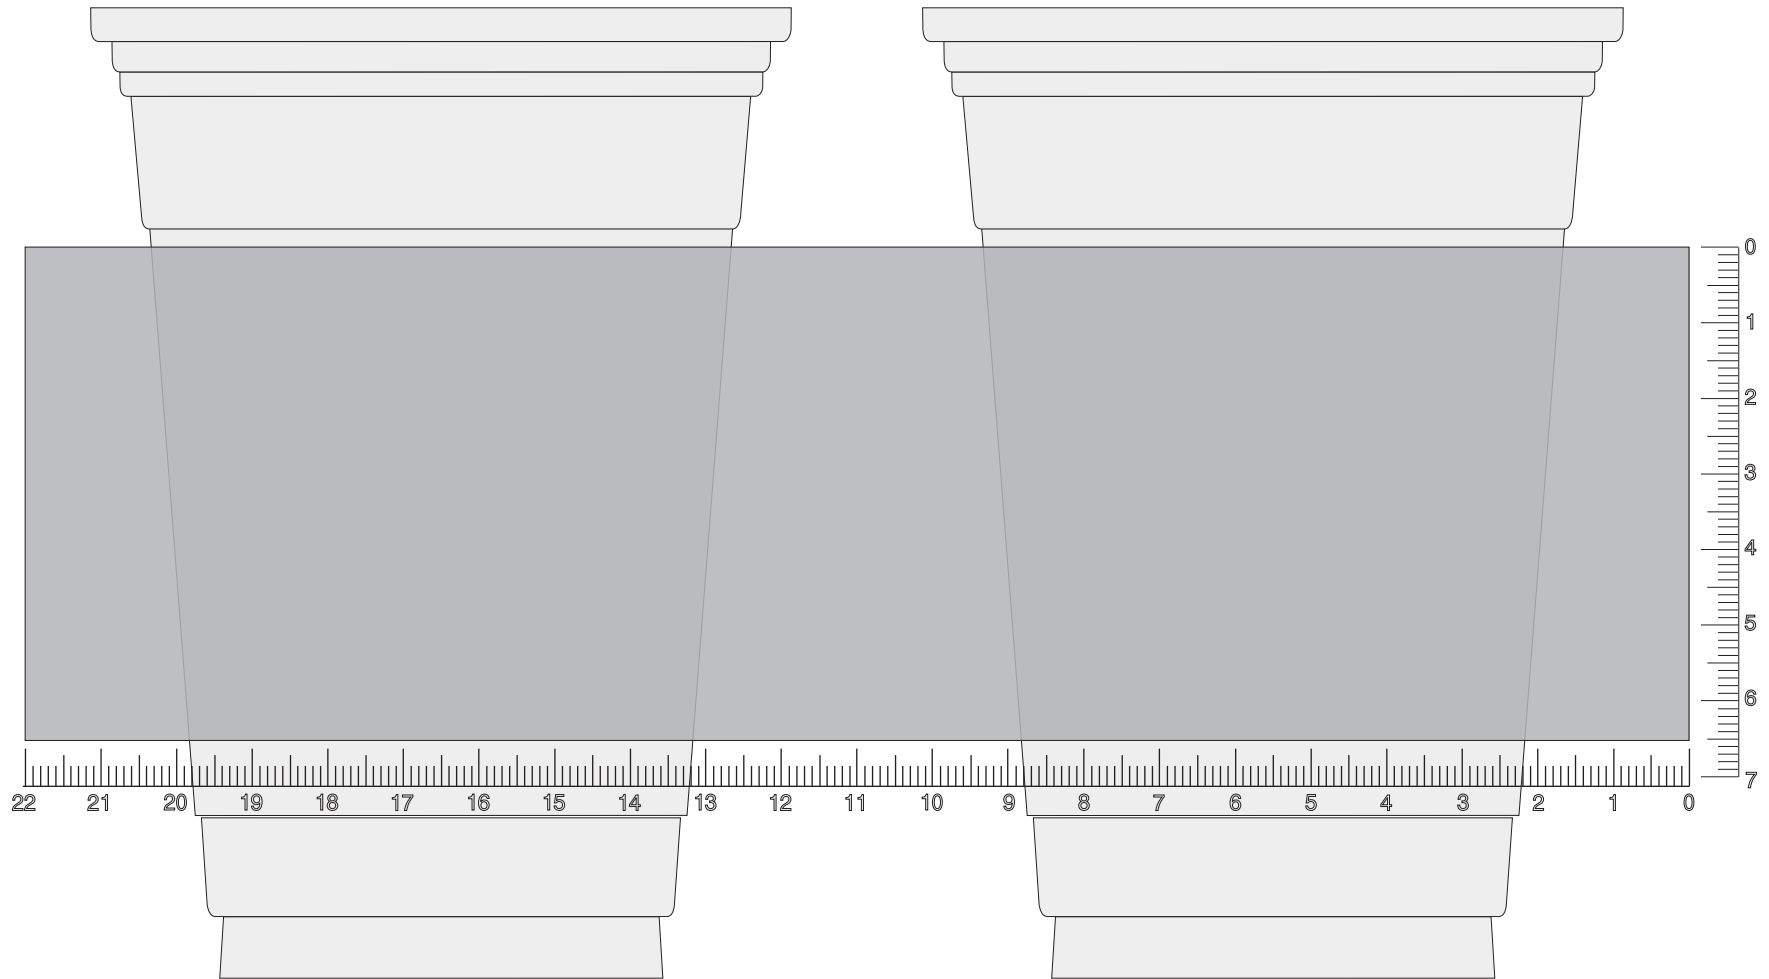

Please note that any bands of colour/design running horizontally around the cup may not join perfectly at the seam when the cup is formed. Please allow a 2mm up/down tolerance at the seam.

Brand your

With circular logos, the circle on the final printed cup may appear to be slightly oval due to the conical shape of the cup. Please accept this.