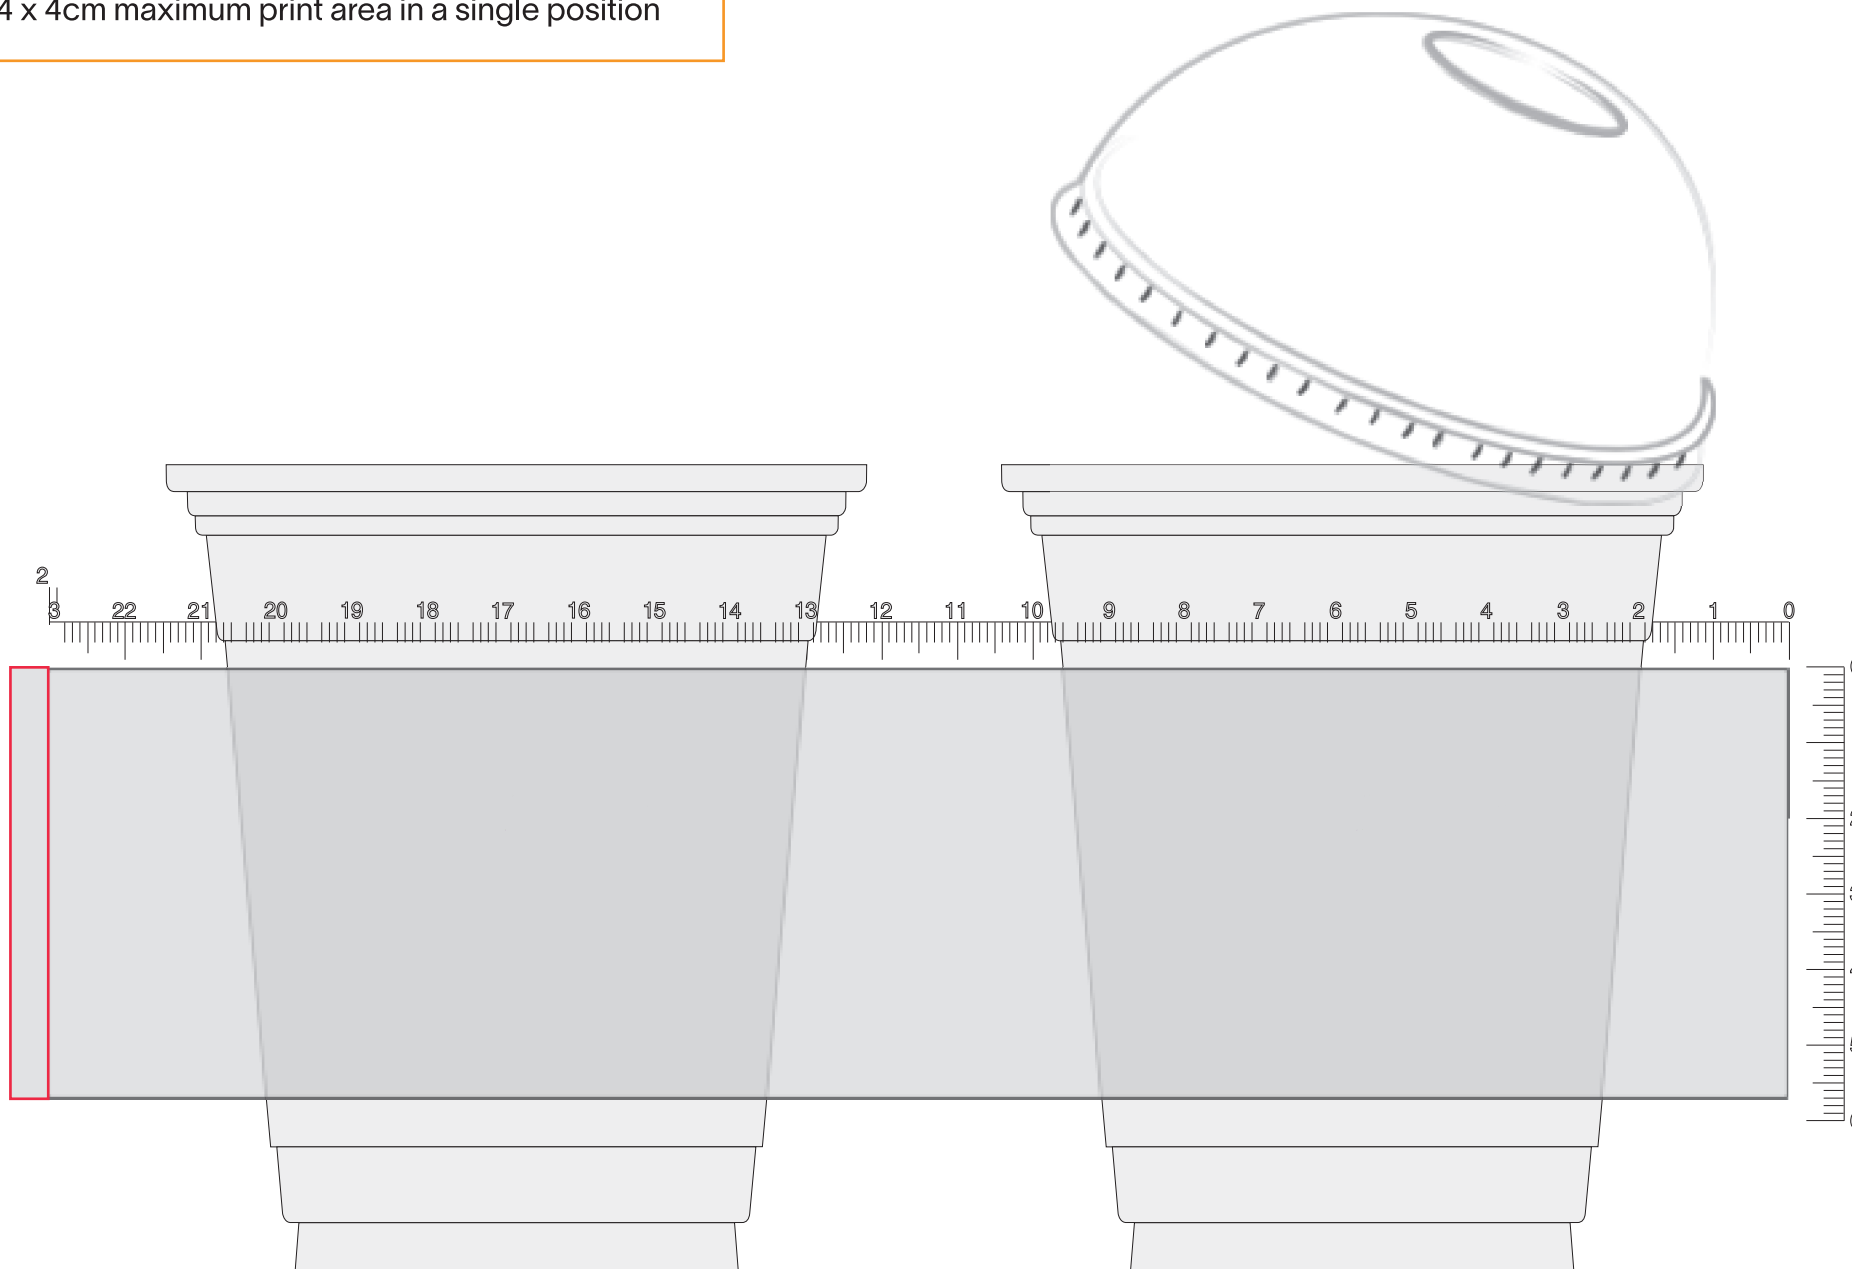

4 x 4cm maximum print area in a single position

Please note that any bands of colour/design running horizontally around the cup may not join perfectly at the seam when the cup is formed. Please allow a 2mm up/down tolerance at the seam.