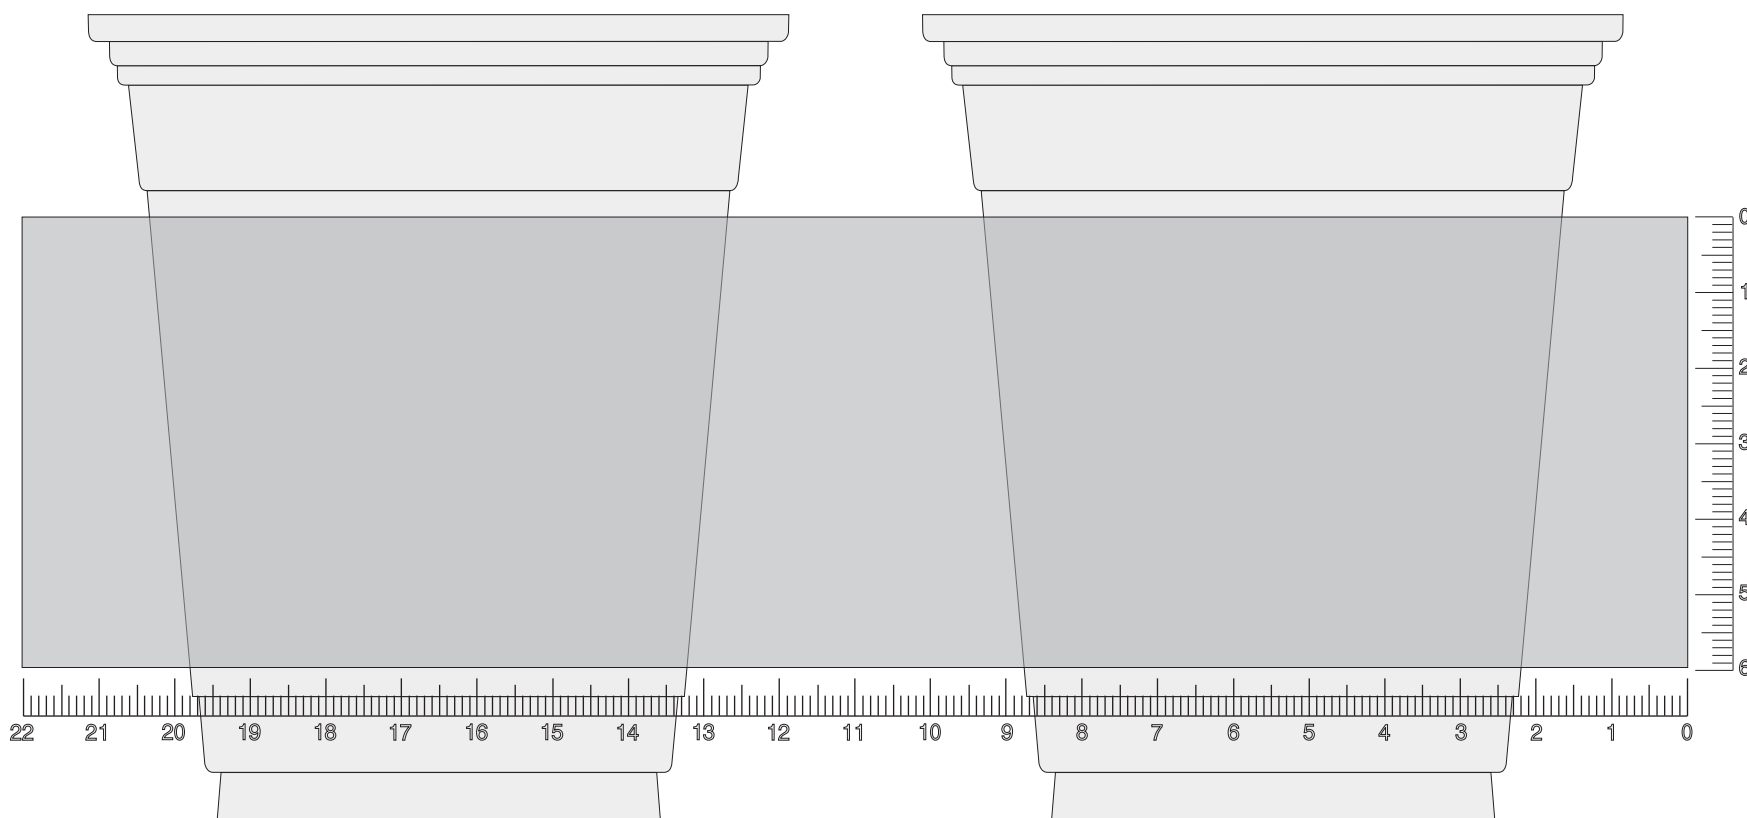

Please note that any bands of colour/design running horizontally around the cup may not join perfectly at the seam when the cup is formed. Please allow a 2mm up/down tolerance at the seam.

Brand your

With circular logos, the circle on the final printed cup may appear to be slightly oval due to the conical shape of the cup. Please accept this.