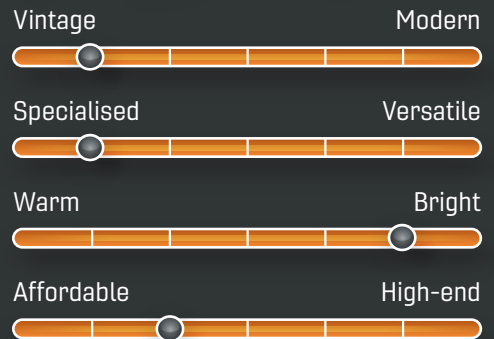

Joe Doe JDV32 Gambler

The Breakdown