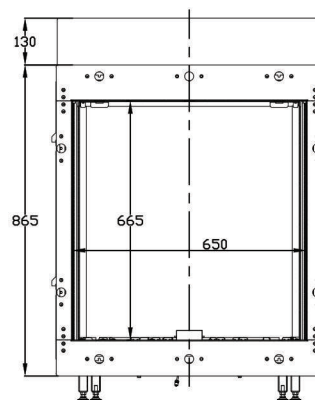

Whether the aim is to create a clean modern finish, or suit it to a more traditional installation, this fireplace provides the flexibility for a variety of different styles.

Specifications

- Minimalism in design
- Double glazed
- High efficiency space heater approval by IAMPO
- Balanced flue technology
- 650mm portrait glass width
- Intelligent single burner technology
- Available on natural gas & LPG
- Heat output 5.4 kW
- Suitable for central house automation
- Full remote-control operation, timer and eco function
- Wi-Fi compatible with App
- Natural convection and radiant heat output
- Realistic burnt log media
- Different by design