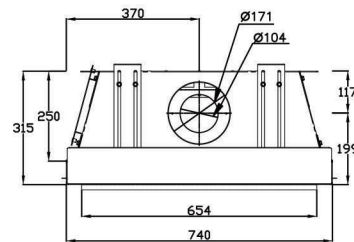

Whether the aim is to create a clean modern finish, or suit it to a more traditional installation, this fireplace provides the flexibility for a variety of different styles.

Specifications

- Minimalism in design
- Double glazed
- High efficiency space heater approval by IAMPO
- Balanced flue technology
- 650mm portrait glass width
- Intelligent single burner technology
- Available on natural gas & LPG
- Heat output 5.4 kW
- Suitable for central house automation
- Full remote-control operation, timer and eco function
- Wi-Fi compatible with App
- Natural convection and radiant heat output
- Realistic burnt log media
- Different by design