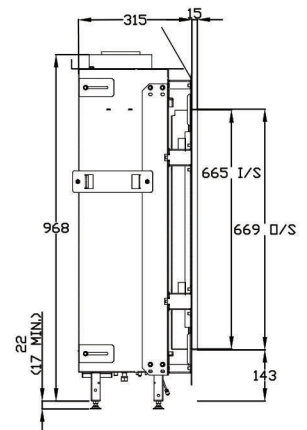

Whether the aim is to create a clean modern finish, or suit it to a more traditional installation, this fireplace provides the flexibility for a variety of different styles.

Specifications

- Minimalism in design
- Double glazed
- High efficiency space heater approval by IAMPO
- Balanced flue technology
- 650mm portrait glass width
- Intelligent single burner technology
- Available on natural gas & LPG
- Heat output 5.4 kW
- Suitable for central house automation
- Full remote-control operation, timer and eco function
- Wi-Fi compatible with App
- Natural convection and radiant heat output
- Realistic burnt log media
- Different by design