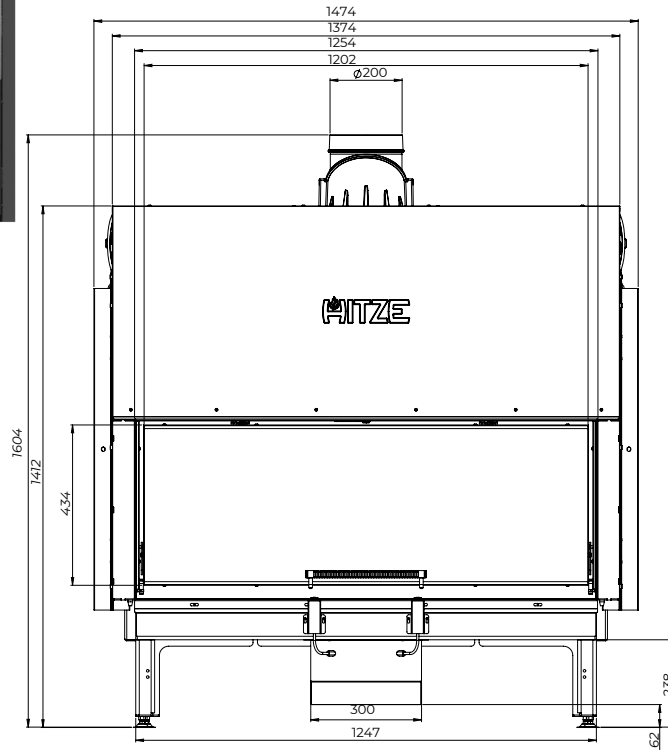

Hestia 1400 Guillotine Tunnel

Hestia 1400 Guillotine Tunnel

Door Size (mm)	1254 x 492
Flue Diameter (mm)	200
Weight (Kg)	435

359-361 Swan St, Richmond VIC 3121 | 148-150 Cochranes Rd, Moorabbin VIC 3189

www.livingfire.com.au | info@livingfire.com.au