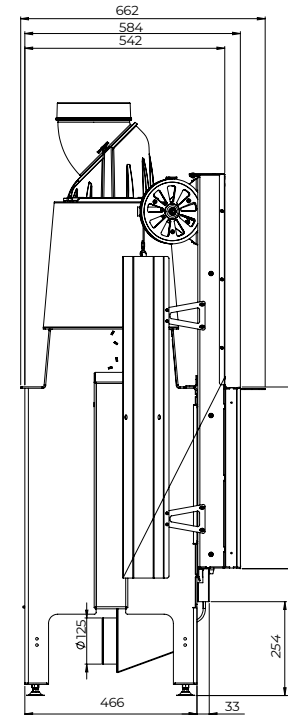

Hestia 1400 Guillotine Tunnel

Hestia 1400 Guillotine Tunnel

Door Size (mm)	1254 x 492
Flue Diameter (mm)	200
Weight (Kg)	435

359-361 Swan St, Richmond VIC 3121 | 148-150 Cochranes Rd, Moorabbin VIC 3189

www.livingfire.com.au | info@livingfire.com.au