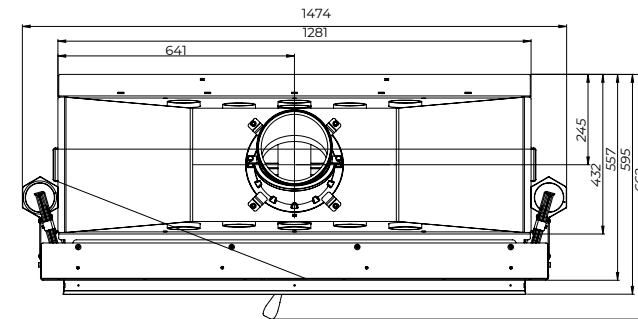

Hestia 1400 Guillotine Tunnel

Hestia 1400 Guillotine Tunnel

Door Size (mm)	1254 x 492
Flue Diameter (mm)	200
Weight (Kg)	435

359-361 Swan St, Richmond VIC 3121 | 148-150 Cochranes Rd, Moorabbin VIC 3189

www.livingfire.com.au | info@livingfire.com.au