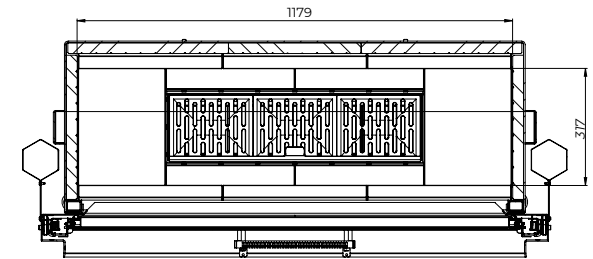

Hestia 1400 Guillotine Tunnel

Hestia 1400 Guillotine Tunnel

Door Size (mm)	1254 x 492
Flue Diameter (mm)	200
Weight (Kg)	435

359-361 Swan St, Richmond VIC 3121 | 148-150 Cochranes Rd, Moorabbin VIC 3189

www.livingfire.com.au | info@livingfire.com.au