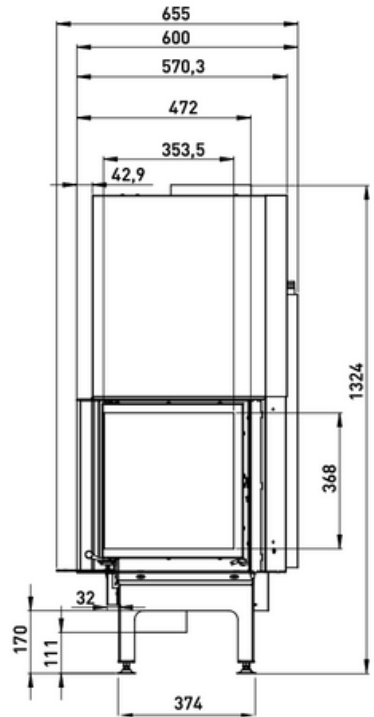

Hestia 1000 Guillotine Right

Hestia 1000 Guillotine Right

Door Size (mm)	996 x 471
Flue Diameter (mm)	220
Weight (Kg)	275

359-361 Swan St, Richmond VIC 3121 | 148-150 Cochranes Rd, Moorabbin VIC 3189

www.livingfire.com.au | info@livingfire.com.au