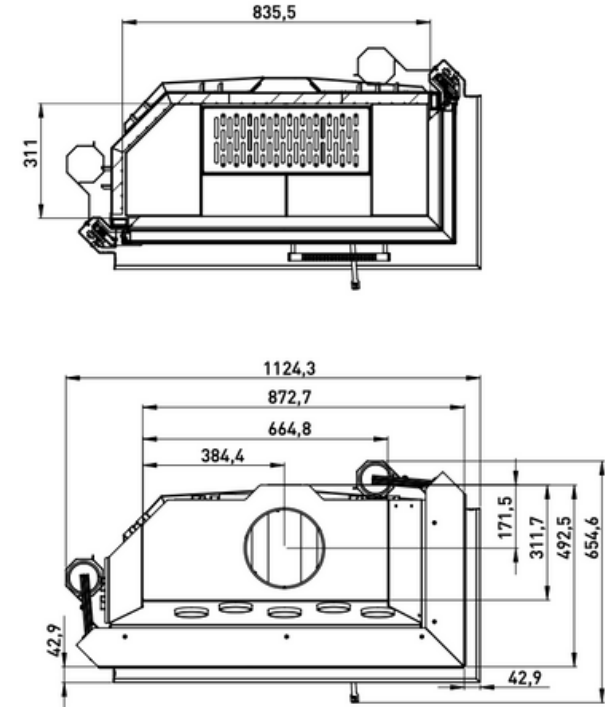

Hestia 1000 Guillotine Right

Hestia 1000 Guillotine Right

Door Size (mm)	996 x 471
Flue Diameter (mm)	220
Weight (Kg)	275

359-361 Swan St, Richmond VIC 3121 | 148-150 Cochranes Rd, Moorabbin VIC 3189

www.livingfire.com.au | info@livingfire.com.au