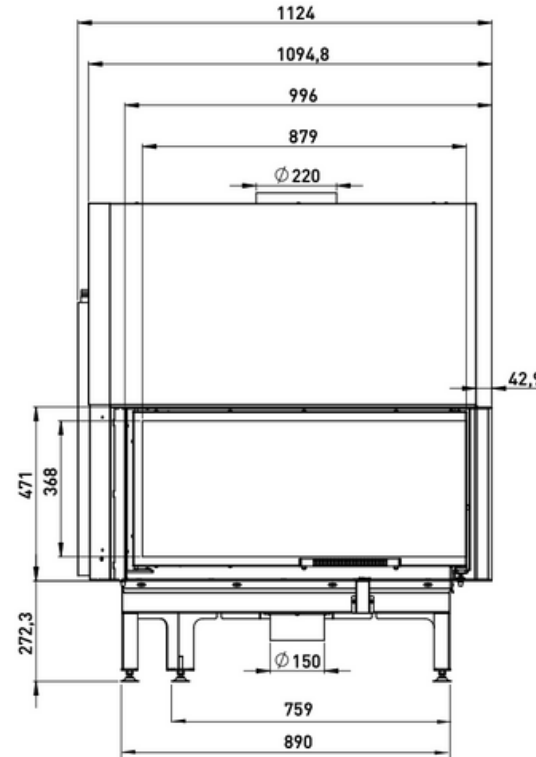

Hestia 1000 Guillotine Right

Hestia 1000 Guillotine Right

Door Size (mm)	996 x 471
Flue Diameter (mm)	220
Weight (Kg)	275

359-361 Swan St, Richmond VIC 3121 | 148-150 Cochranes Rd, Moorabbin VIC 3189

www.livingfire.com.au | info@livingfire.com.au