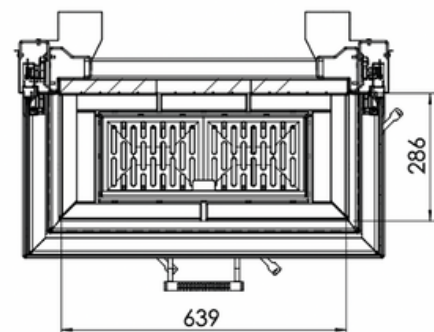

# Hestia 1000 Bay Guillotine

Door Size (mm)	830 x 584
Flue Diameter (mm)	200
Weight (Kg)	324

359-361 Swan St, Richmond VIC 3121 | 148-150 Cochranes Rd, Moorabbin VIC 3189

[www.livingfire.com.au](http://www.livingfire.com.au) | [info@livingfire.com.au](mailto:info@livingfire.com.au)