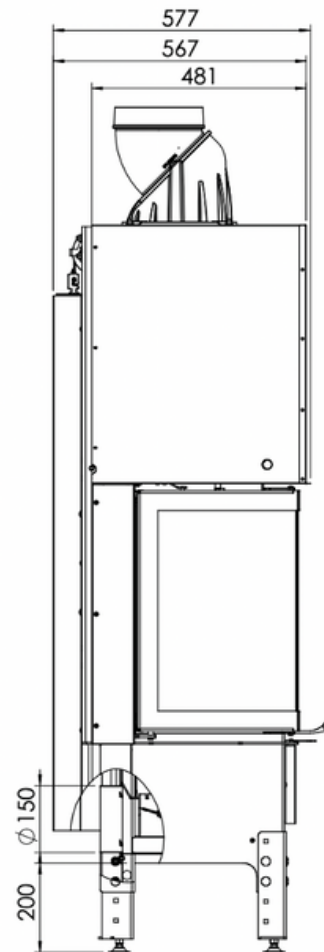

**Hestia 1000 Bay Guillotine**

# Hestia 1000 Bay Guillotine

Door Size (mm)	830 x 584
Flue Diameter (mm)	200
Weight (Kg)	324

359-361 Swan St, Richmond VIC 3121 | 148-150 Cochranes Rd, Moorabbin VIC 3189

[www.livingfire.com.au](http://www.livingfire.com.au) | [info@livingfire.com.au](mailto:info@livingfire.com.au)