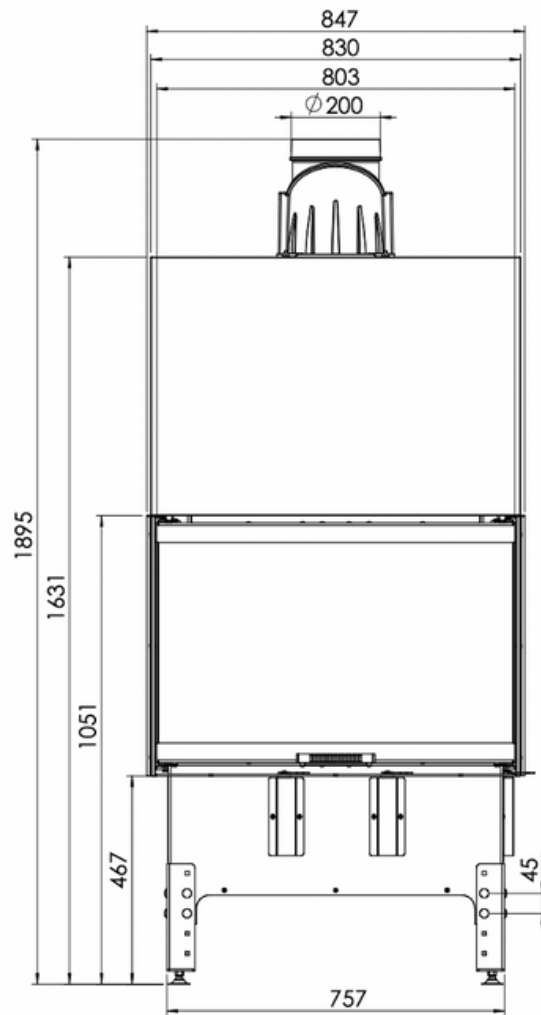

# Hestia 1000 Bay Guillotine

Door Size (mm)	830 x 584
Flue Diameter (mm)	200
Weight (Kg)	324

359-361 Swan St, Richmond VIC 3121 | 148-150 Cochranes Rd, Moorabbin VIC 3189

[www.livingfire.com.au](http://www.livingfire.com.au) | [info@livingfire.com.au](mailto:info@livingfire.com.au)