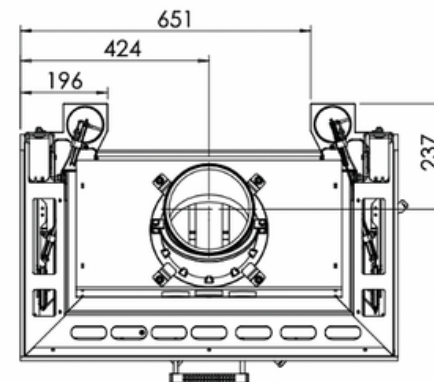

# Hestia 1000 Bay Guillotine

Door Size (mm)	830 x 584
Flue Diameter (mm)	200
Weight (Kg)	324

359-361 Swan St, Richmond VIC 3121 | 148-150 Cochranes Rd, Moorabbin VIC 3189

[www.livingfire.com.au](http://www.livingfire.com.au) | [info@livingfire.com.au](mailto:info@livingfire.com.au)