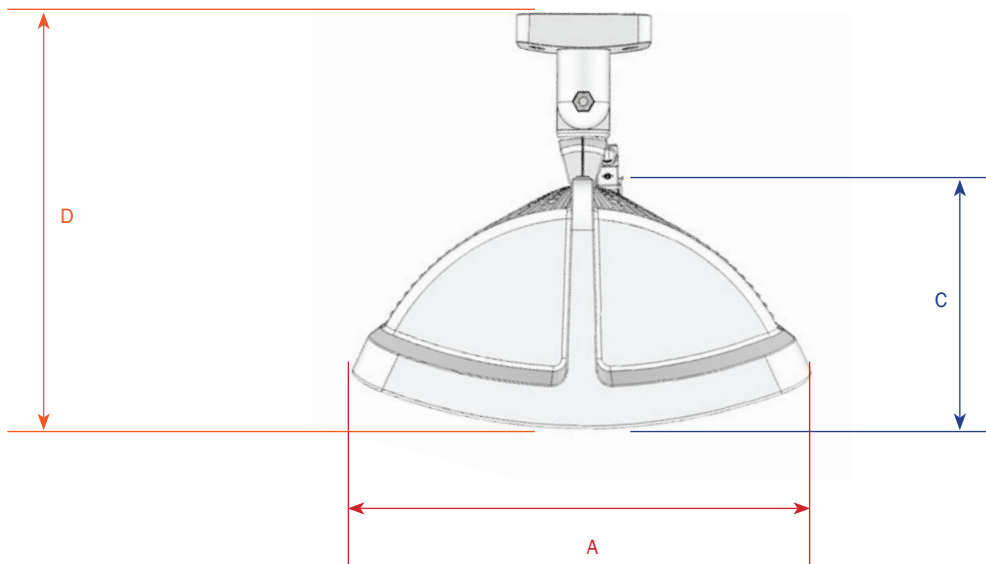

HEATSCOPE® PURE+

Cable Connection

	A	B	C	D
MHS-PE3000				
MHS-NM3000	166mm	1044mm	87mm	206mm
MHS-PH3000				

SERVICE & SALES: MAD DESIGN USA · 311 North Robertson Blvd, #932 · Beverly Hills, CA 90211 · USA
 phone: +1 (888) 590 3335 | e-mail: info@mad-usa.com | web: www.mad-usa.com