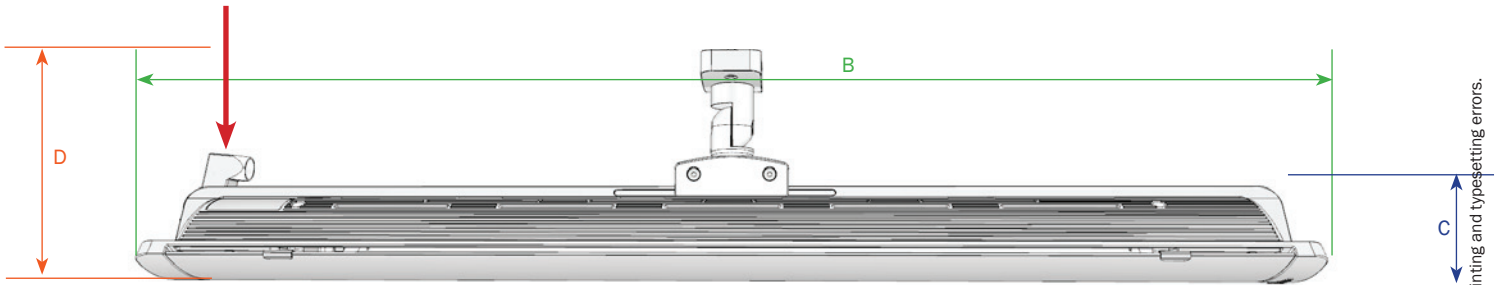

HEATSCOPE® PURE+

Cable Connection

	A	B	C	D
MHS-PE3000				
MHS-NM3000	166mm	1044mm	87mm	206mm
MHS-PH3000				

SERVICE & SALES: MAD DESIGN USA · 311 North Robertson Blvd, #932 · Beverly Hills, CA 90211 · USA
 phone: +1 (888) 590 3335 | e-mail: info@mad-usa.com | web: www.mad-usa.com