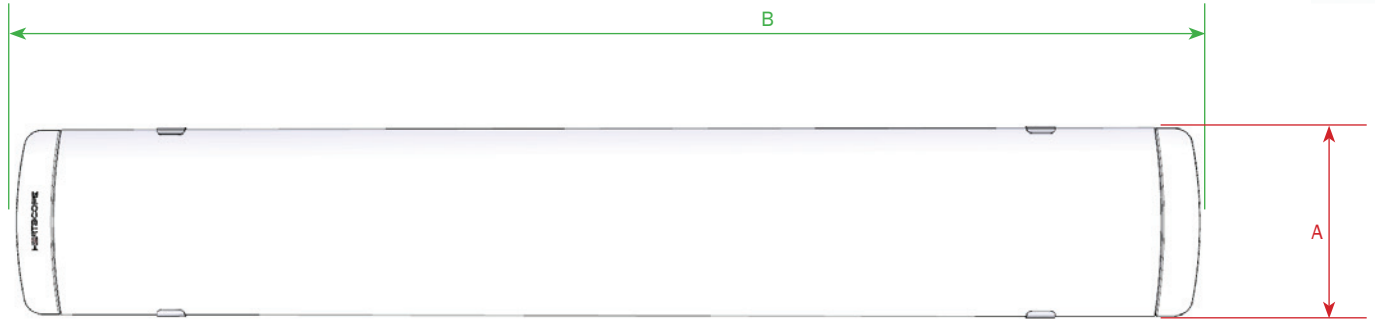

HEATSCOPE® PURE+

Cable Connection

	A	B	C	D
MHS-PE3000				
MHS-NM3000	166mm	1044mm	87mm	206mm
MHS-PH3000				

SERVICE & SALES: MAD DESIGN USA · 311 North Robertson Blvd, #932 · Beverly Hills, CA 90211 · USA
 phone: +1 (888) 590 3335 | e-mail: info@mad-usa.com | web: www.mad-usa.com