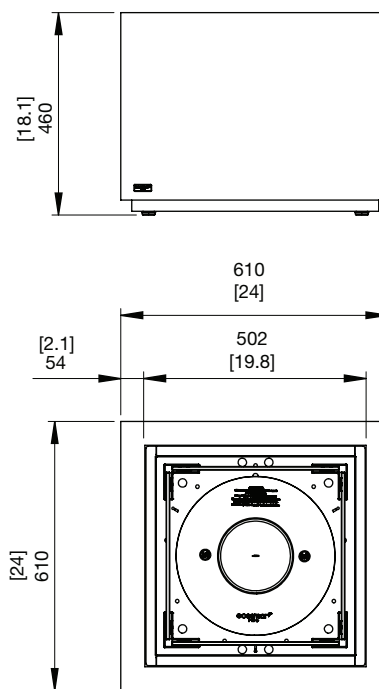

Sidecar 24 Specifications

Made with a smaller footprint to suit smaller spaces. It's equally at home in larger spaces when paired with one, two or more Blinde Design's Cube 24 side tables.

Ventilation and Efficiency*

Model Dimensions L x W x H mm/in	Compatible Burner	Fuel Capacity	Heats on Average (Indoors)	Thermal Output Net (MAX per burner)	Approx. Burn Time	Minimum Room Size
610 x 610 x 460 24 x 24 x 18.1	AB8	8 L [2.1 Gals]	Over 60 m² [645 ft²]	21.56 MJ/h 20,433 BTU/h, 5.99 kW	7 - 9 hours	116 m³ [4,096 ft³]
			Over 30 m² [322.9 ft²]	13.9 MJ/h 12,860 BTU/h, 3.77 kW	9 - 11 hours	

With Efficiency Ring** (EN Compliant)

Application¹	Indoor & Outdoor
Surround Colours	Natural ESF.O.SDC.24.NA Graphite ESF.O.SDC.24.GH
	Bone ESF.O.SDC.24.BO
Burner Colours	Stainless Steel Black
Materials	Fluid Concrete Surround, Grade 304 Stainless Steel Burner, with optional Black Ceramic Coating
Approx. Weight	49.9kg [109.9lbs] Weight includes burner, glass charcoal & glass fire screen.
Fuel Type	e-NRG Bioethanol / e-NRG.com

Line drawings show concrete models without a Fire Screen. Refer to the Fire Screen model specifications for dimensions.

*These values are indicative only and may vary depending on the model purchased, installation, and the seasonal resource used to manufacture e-NRG.

¹For Indoor Use, additional parts are required. Your chosen application is the ONLY application the model can be used in due to modified configuration of the model. Please advise your Sales Representative at time of purchase so that the product can be configured accordingly.

This model complies with existing standards in the USA, Europe, UK and Australia. O-TL listed to UL 1370, EN 16647 BSI Certified and ACCC Safety Mandate compliant. **To comply with EN 16647 the Indoor Safety Tray & included AB8 Burner Efficiency Ring must be installed before operating indoors.

FOR MORE INFORMATION PLEASE REFERENCE THE CLEARANCE & INSTALLATION MANUAL