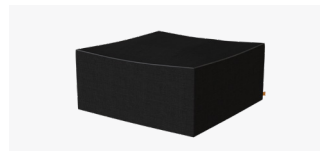

All Seasons Cover

Take care and protect your investment with our stain and water resistant custom outdoor cover.