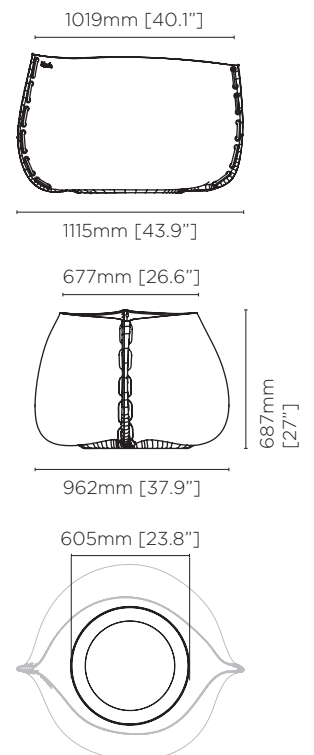

Stitch Rope

Yellow, Grey, Black, White, Orange
and Red

*Internal pot not included