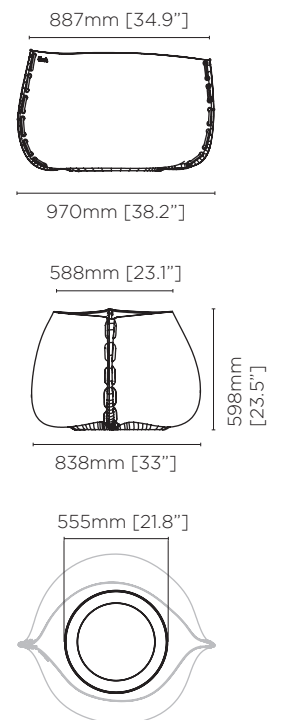

Stitch Rope

Yellow, Grey, Black, White, Orange
and Red

*Internal pot not included