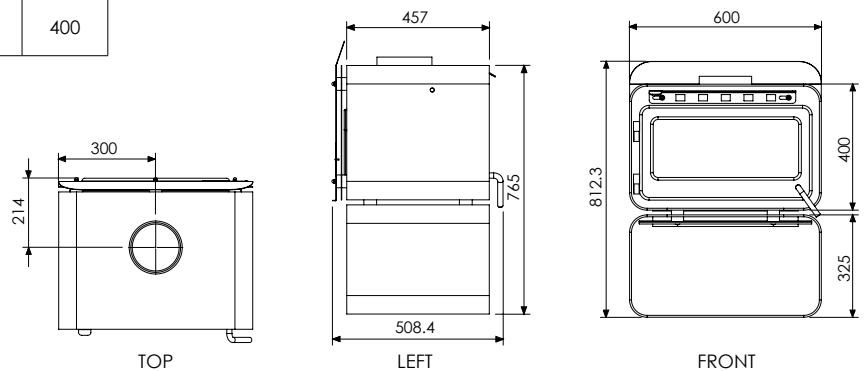

Model	Coverage	Efficiency	Heat Output	Emmissions	Heating Style	Weight
B100	120 - 160m ²	Ave 75%	Ave 12kW	0.96g/kg	Radiant	115kg

Clearances

Model	Flue shield	Side	Rear	Front	Corner
B100	900mm Rear Flue Shield	700	200	300	400
	Decromesh with 450mm Inner Reflector	600	225	300	400
	Solid outer with 450mm inner reflector	600	225	300	400