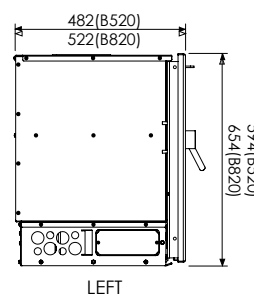

*All dimensions contained within this document are in millimeters (mm) unless specified otherwise. In the interest of product development, Glen Dimplex Australia Pty Ltd reserve the right to change the specifications without prior notice of the Blaze range products.