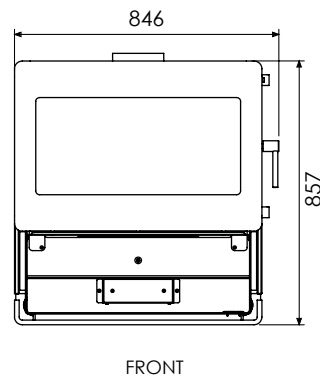

*All dimensions contained within this document are in millimeters (mm) unless specified otherwise. In the interest of product development, Glen Dimplex Australia Pty Ltd reserve the right to change the specifications without prior notice of the Blaze range products.