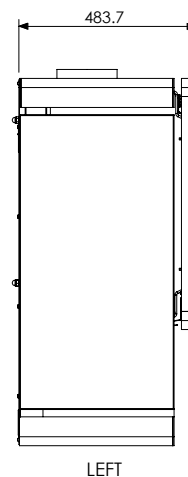

*All dimensions contained within this document are in millimeters (mm) unless specified otherwise. In the interest of product development, Glen Dimplex Australia Pty Ltd reserve the right to change the specifications without prior notice of the Blaze range products.