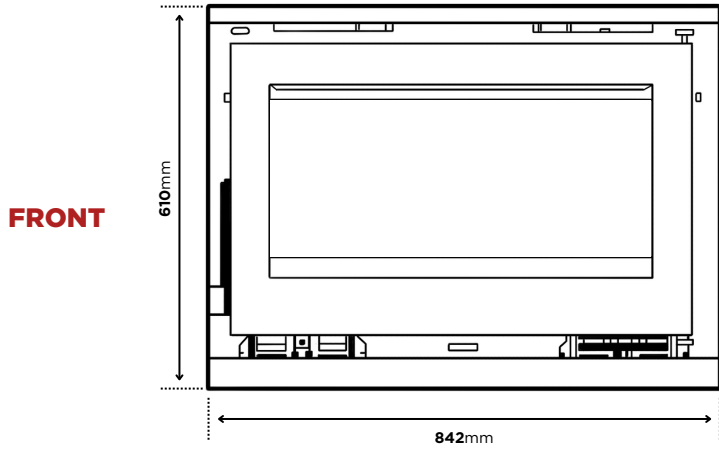

M 183 - FK

The Artis Fireplace, **M-183 FK** is a grand addition to any space. Crafted in Spain, this masterpiece boasts three glass sides for immersive viewing, internal cast iron liners, and the flexibility of freestanding or wall-mounted installation. With enhanced size and heating capacity, it promises to be the focal point of your home. Equipped with thermostatically controlled axial fans, triple combustion, and a clean glass system, it ensures efficient heat distribution and a crystal-clear view of the flames. Elevate your space with the Artis M-183 FK.

MATERIALS STEEL, CAST IRON
KW OUTPUT 20 KW
EFFICIENCY 62% AVERAGE | 67% LOW BURN
EMISSIONS 0.6 G/KG
HEATING CAPACITY 150 M2 - 230 M2*

MINIMUM FLUE HEIGHT 4.5 M (FROM HEARTH)
FLUE SIZE 150MM
OUTSIDE AIR KIT OPTIONAL EXTRA
WARRANTY 5 YEARS **
WEIGHT 135 KG

CLEARANCE AND HEARTH GUIDE

STRAIGHT WALL APPLICATION

CORNER APPLICATION