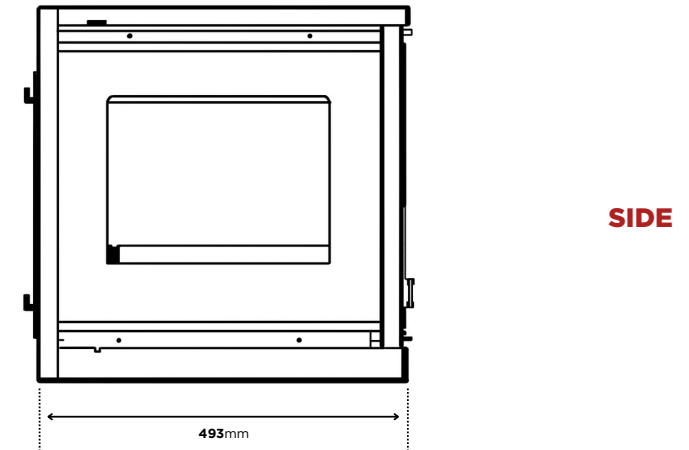

M 183 - FK

The Artis Fireplace, **M-183 FK** is a grand addition to any space. Crafted in Spain, this masterpiece boasts three glass sides for immersive viewing, internal cast iron liners, and the flexibility of freestanding or wall-mounted installation. With enhanced size and heating capacity, it promises to be the focal point of your home. Equipped with thermostatically controlled axial fans, triple combustion, and a clean glass system, it ensures efficient heat distribution and a crystal-clear view of the flames. Elevate your space with the Artis M-183 FK.

MATERIALS STEEL, CAST IRON
KW OUTPUT 20 KW
EFFICIENCY 62% AVERAGE | 67% LOW BURN
EMISSIONS 0.6 G/KG
HEATING CAPACITY 150 M2 - 230 M2*

MINIMUM FLUE HEIGHT 4.5 M (FROM HEARTH)
FLUE SIZE 150MM
OUTSIDE AIR KIT OPTIONAL EXTRA
WARRANTY 5 YEARS **
WEIGHT 135 KG