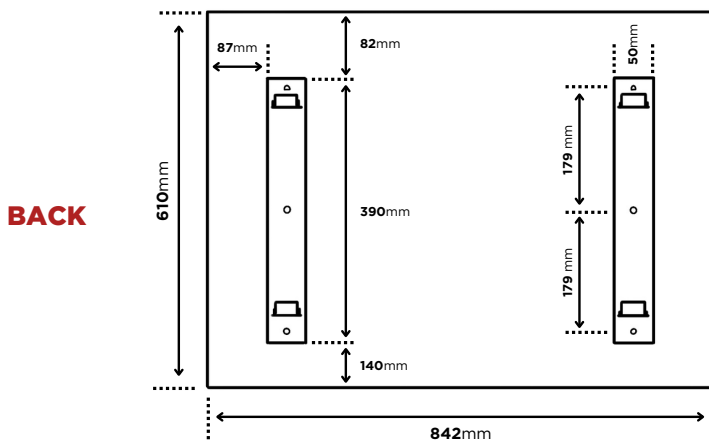

M 183 - FK

The Artis Fireplace, **M-183 FK** is a grand addition to any space. Crafted in Spain, this masterpiece boasts three glass sides for immersive viewing, internal cast iron liners, and the flexibility of freestanding or wall-mounted installation. With enhanced size and heating capacity, it promises to be the focal point of your home. Equipped with thermostatically controlled axial fans, triple combustion, and a clean glass system, it ensures efficient heat distribution and a crystal-clear view of the flames. Elevate your space with the Artis M-183 FK.

MATERIALS STEEL, CAST IRON
KW OUTPUT 20 KW
EFFICIENCY 62% AVERAGE | 67% LOW BURN
EMISSIONS 0.6 G/KG
HEATING CAPACITY 150 M2 - 230 M2*

MINIMUM FLUE HEIGHT 4.5 M (FROM HEARTH)
FLUE SIZE 150MM
OUTSIDE AIR KIT OPTIONAL EXTRA
WARRANTY 5 YEARS **
WEIGHT 135 KG

CLEARANCE AND HEARTH GUIDE

STRAIGHT WALL APPLICATION

CORNER APPLICATION