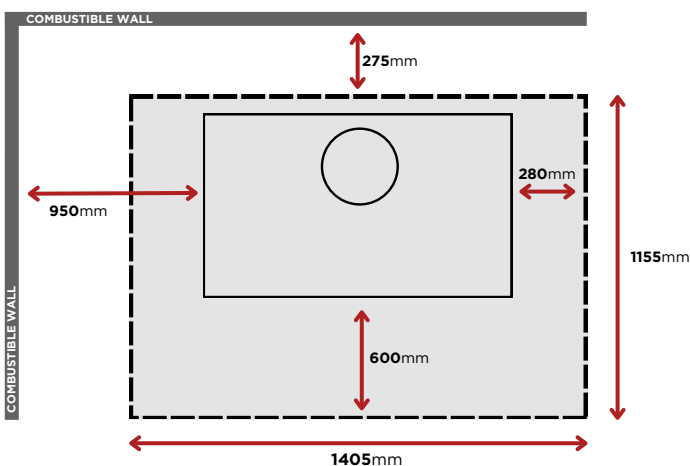

M 183 - FK

The Artis Fireplace, **M-183 FK** is a grand addition to any space. Crafted in Spain, this masterpiece boasts three glass sides for immersive viewing, internal cast iron liners, and the flexibility of freestanding or wall-mounted installation. With enhanced size and heating capacity, it promises to be the focal point of your home. Equipped with thermostatically controlled axial fans, triple combustion, and a clean glass system, it ensures efficient heat distribution and a crystal-clear view of the flames. Elevate your space with the Artis M-183 FK.

MATERIALS STEEL, CAST IRON
KW OUTPUT 20 KW
EFFICIENCY 62% AVERAGE | 67% LOW BURN
EMISSIONS 0.6 G/KG
HEATING CAPACITY 150 M2 - 230 M2*

MINIMUM FLUE HEIGHT 4.5 M (FROM HEARTH)
FLUE SIZE 150MM
OUTSIDE AIR KIT OPTIONAL EXTRA
WARRANTY 5 YEARS **
WEIGHT 135 KG

CLEARANCE AND HEARTH GUIDE

STRAIGHT WALL APPLICATION

CORNER APPLICATION