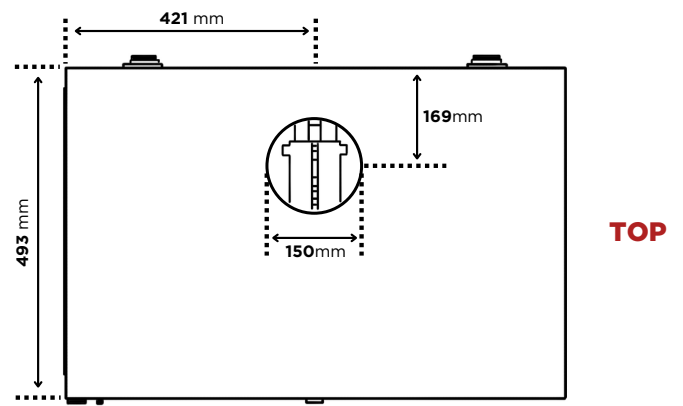

M 183 - FK

The Artis Fireplace, **M-183 FK** is a grand addition to any space. Crafted in Spain, this masterpiece boasts three glass sides for immersive viewing, internal cast iron liners, and the flexibility of freestanding or wall-mounted installation. With enhanced size and heating capacity, it promises to be the focal point of your home. Equipped with thermostatically controlled axial fans, triple combustion, and a clean glass system, it ensures efficient heat distribution and a crystal-clear view of the flames. Elevate your space with the Artis M-183 FK.

MATERIALS STEEL, CAST IRON
KW OUTPUT 20 KW
EFFICIENCY 62% AVERAGE | 67% LOW BURN
EMISSIONS 0.6 G/KG
HEATING CAPACITY 150 M2 - 230 M2*

MINIMUM FLUE HEIGHT 4.5 M (FROM HEARTH)
FLUE SIZE 150MM
OUTSIDE AIR KIT OPTIONAL EXTRA
WARRANTY 5 YEARS **
WEIGHT 135 KG