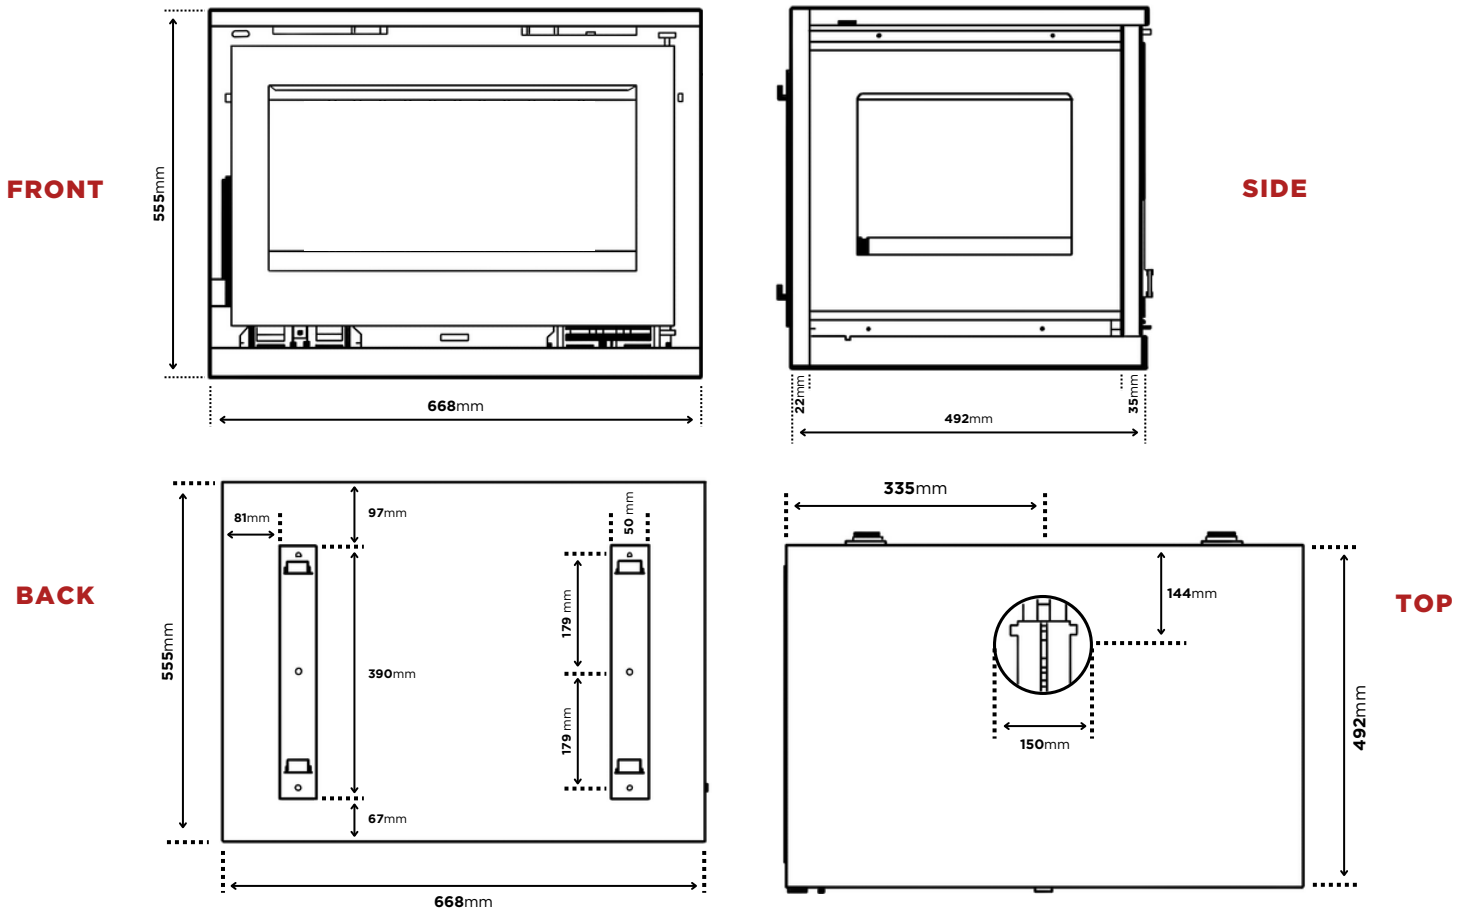

## M 173 - FK

Introducing the Artis **M-173 FK** wood fireplace, crafted in Spain. With three glass sides for optimal viewing, internal cast iron liners, and versatile installation options, it offers both elegance and functionality. Featuring thermostatically controlled axial fans and triple combustion it ensures efficient heat distribution and a clear view of the mesmerising flames. Redefine your living space with the Artis Fireplace Range M-173 FK.

**MATERIALS** STEEL, CAST IRON  
**KW OUTPUT** 14.5 KW  
**EFFICIENCY** 64% AVERAGE | 71% LOW BURN  
**EMISSIONS** 0.7 G/KG  
**HEATING CAPACITY** 100 M2 - 200 M2\*

**MINIMUM FLUE HEIGHT** 4.5 M (FROM HEARTH)  
**FLUE SIZE** 150MM  
**OUTSIDE AIR KIT** OPTIONAL EXTRA  
**WARRANTY** 5 YEARS \*\*  
**WEIGHT** 120 KG