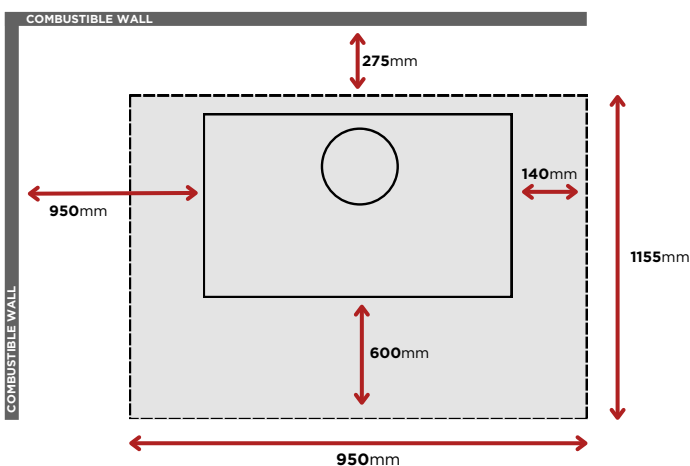

CLEARANCE AND HEARTH GUIDE

STRAIGHT WALL APPLICATION