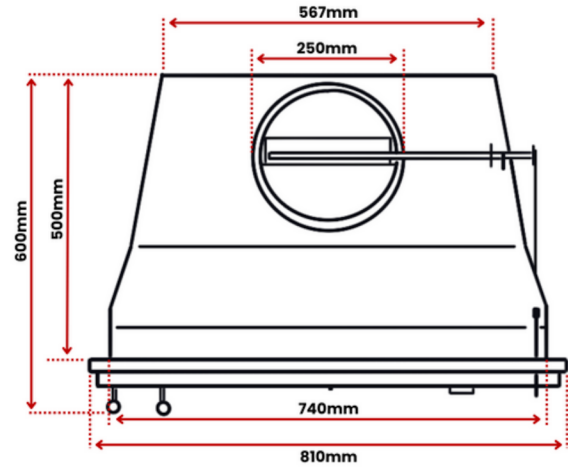

FRONT

TOP

SIDE

| | |
|-------------------|---|
| MATERIAL | High Quality Welded Steel |
| AIRFLOW | Dual airflow control (top damper & bottom air slide) |
| FINISH | Black High Temperature Paint |
| WEIGHT | 140kg |
| INCLUSIONS | <ul style="list-style-type: none"> Precision Temperature Guage Vitrocamic Glass Doors Removable Ash Tray Drawer Stainless Steel BBQ Grill Stainless steel tray (500mm x 350mm) Additional Paint Can Heat Resistant Glove |