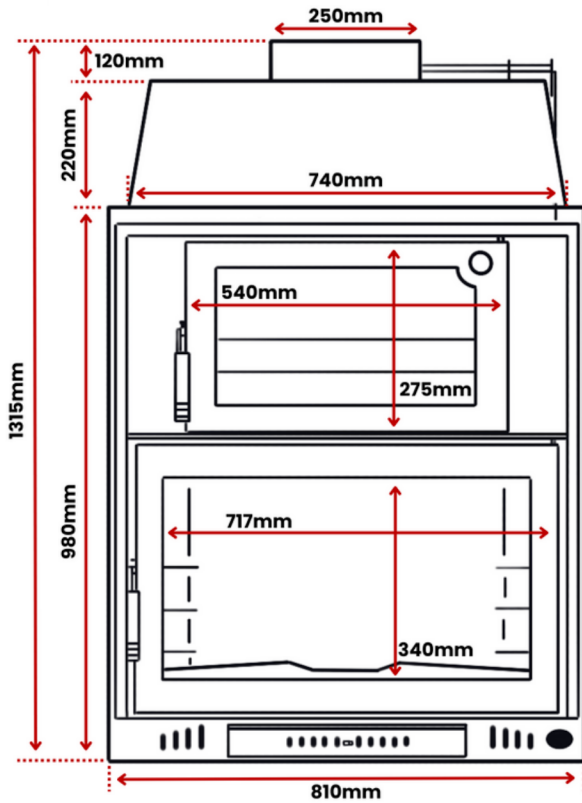

FRONT

TOP

SIDE

| | |
|-------------------|---|
| MATERIAL | High Quality Welded Steel |
| AIRFLOW | Dual airflow control (top damper & bottom air slide) |
| FINISH | Black High Temperature Paint |
| WEIGHT | 140kg |
| INCLUSIONS | <ul style="list-style-type: none"> Precision Temperature Guage Vitrocamic Glass Doors Removable Ash Tray Drawer Stainless Steel BBQ Grill Stainless steel tray (500mm x 350mm) Additional Paint Can Heat Resistant Glove |