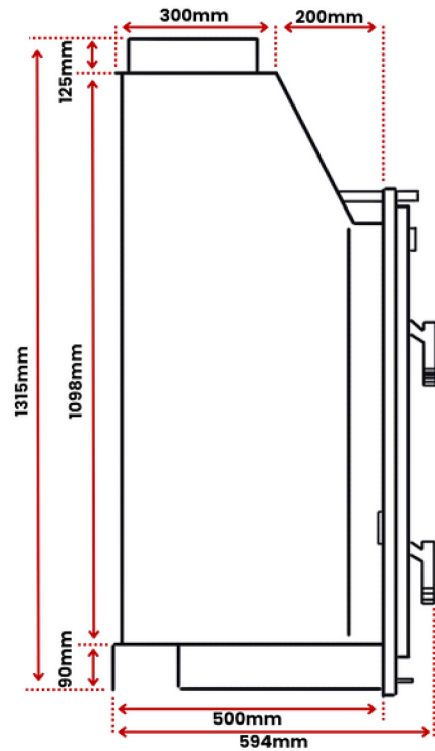

FRONT

TOP

SIDE

| | |
|-------------------|---|
| MATERIAL | High Quality Welded Steel |
| AIRFLOW | Dual airflow control (top damper & bottom air slide) |
| FINISH | Black High Temperature Paint |
| WEIGHT | 140kg |
| INCLUSIONS | <ul style="list-style-type: none"> Precision Temperature Guage Vitrocamic Glass Doors Removable Ash Tray Drawer Stainless Steel BBQ Grill Stainless steel tray (500mm x 350mm) Additional Paint Can Heat Resistant Glove |