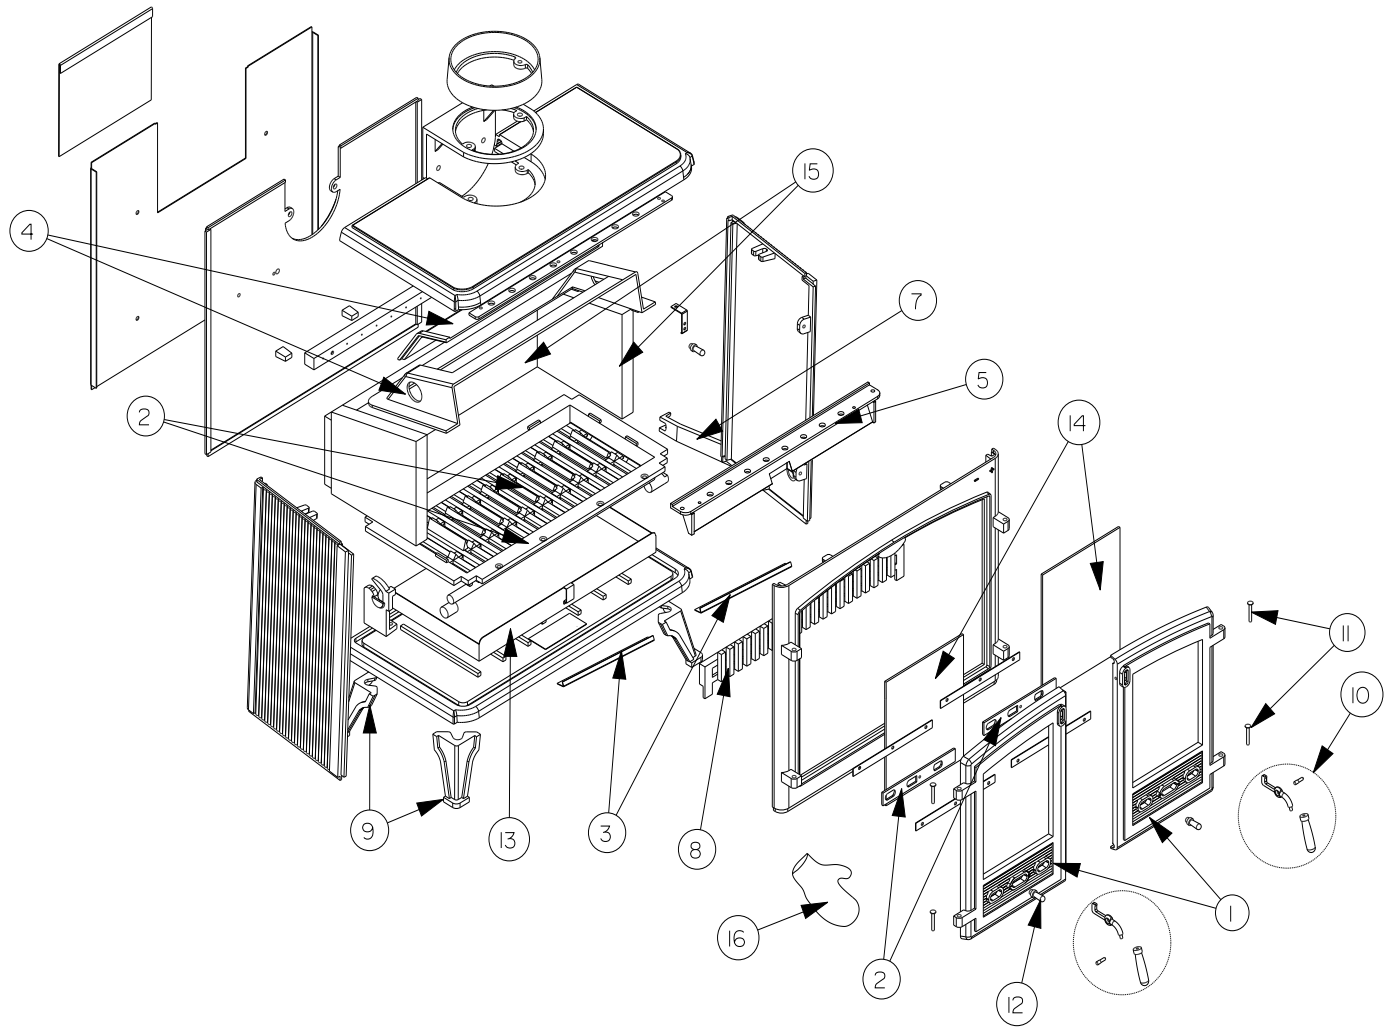

## WESTCOTT 12kW STOVE - SPARE PARTS

Item	Description	Part No
1	Door Accessory Pack (x1 LH, x1 RH)	MF09001
2	Grate Accessory Pack (incl Grate Outer, x10 Grate bars)	MF09002
3	Adjustable Grate Plate	MF09003
4	Baffle Plate Accessory Pack	MF09004
5	Air Wash Deflector Plate	3011015
6	Primary Air Slide	MF09006
7	Grate/Ashpan Operating Tool	MF09007
8	Front Bar (Log bar)	MF09008
9	Legs Accessory Pack (x2 off)	MF09009
10	Door Handle Accessory Pack (x1 steel, x1 black finish)	MF09010
11	Hinge Pins (x2 off)	MF09035
12	Air slide knob Accessory Pack (x1 steel, x1 black finish)	MF09011
13	Ash Pan	MF09012
14	Door Glass Accessory Pack (includes clips)	MF09013
15	Heat Bricks Accessory Pack (x2 side bricks, x2 rear bricks)	MF09014
16	Mitten	MF09036